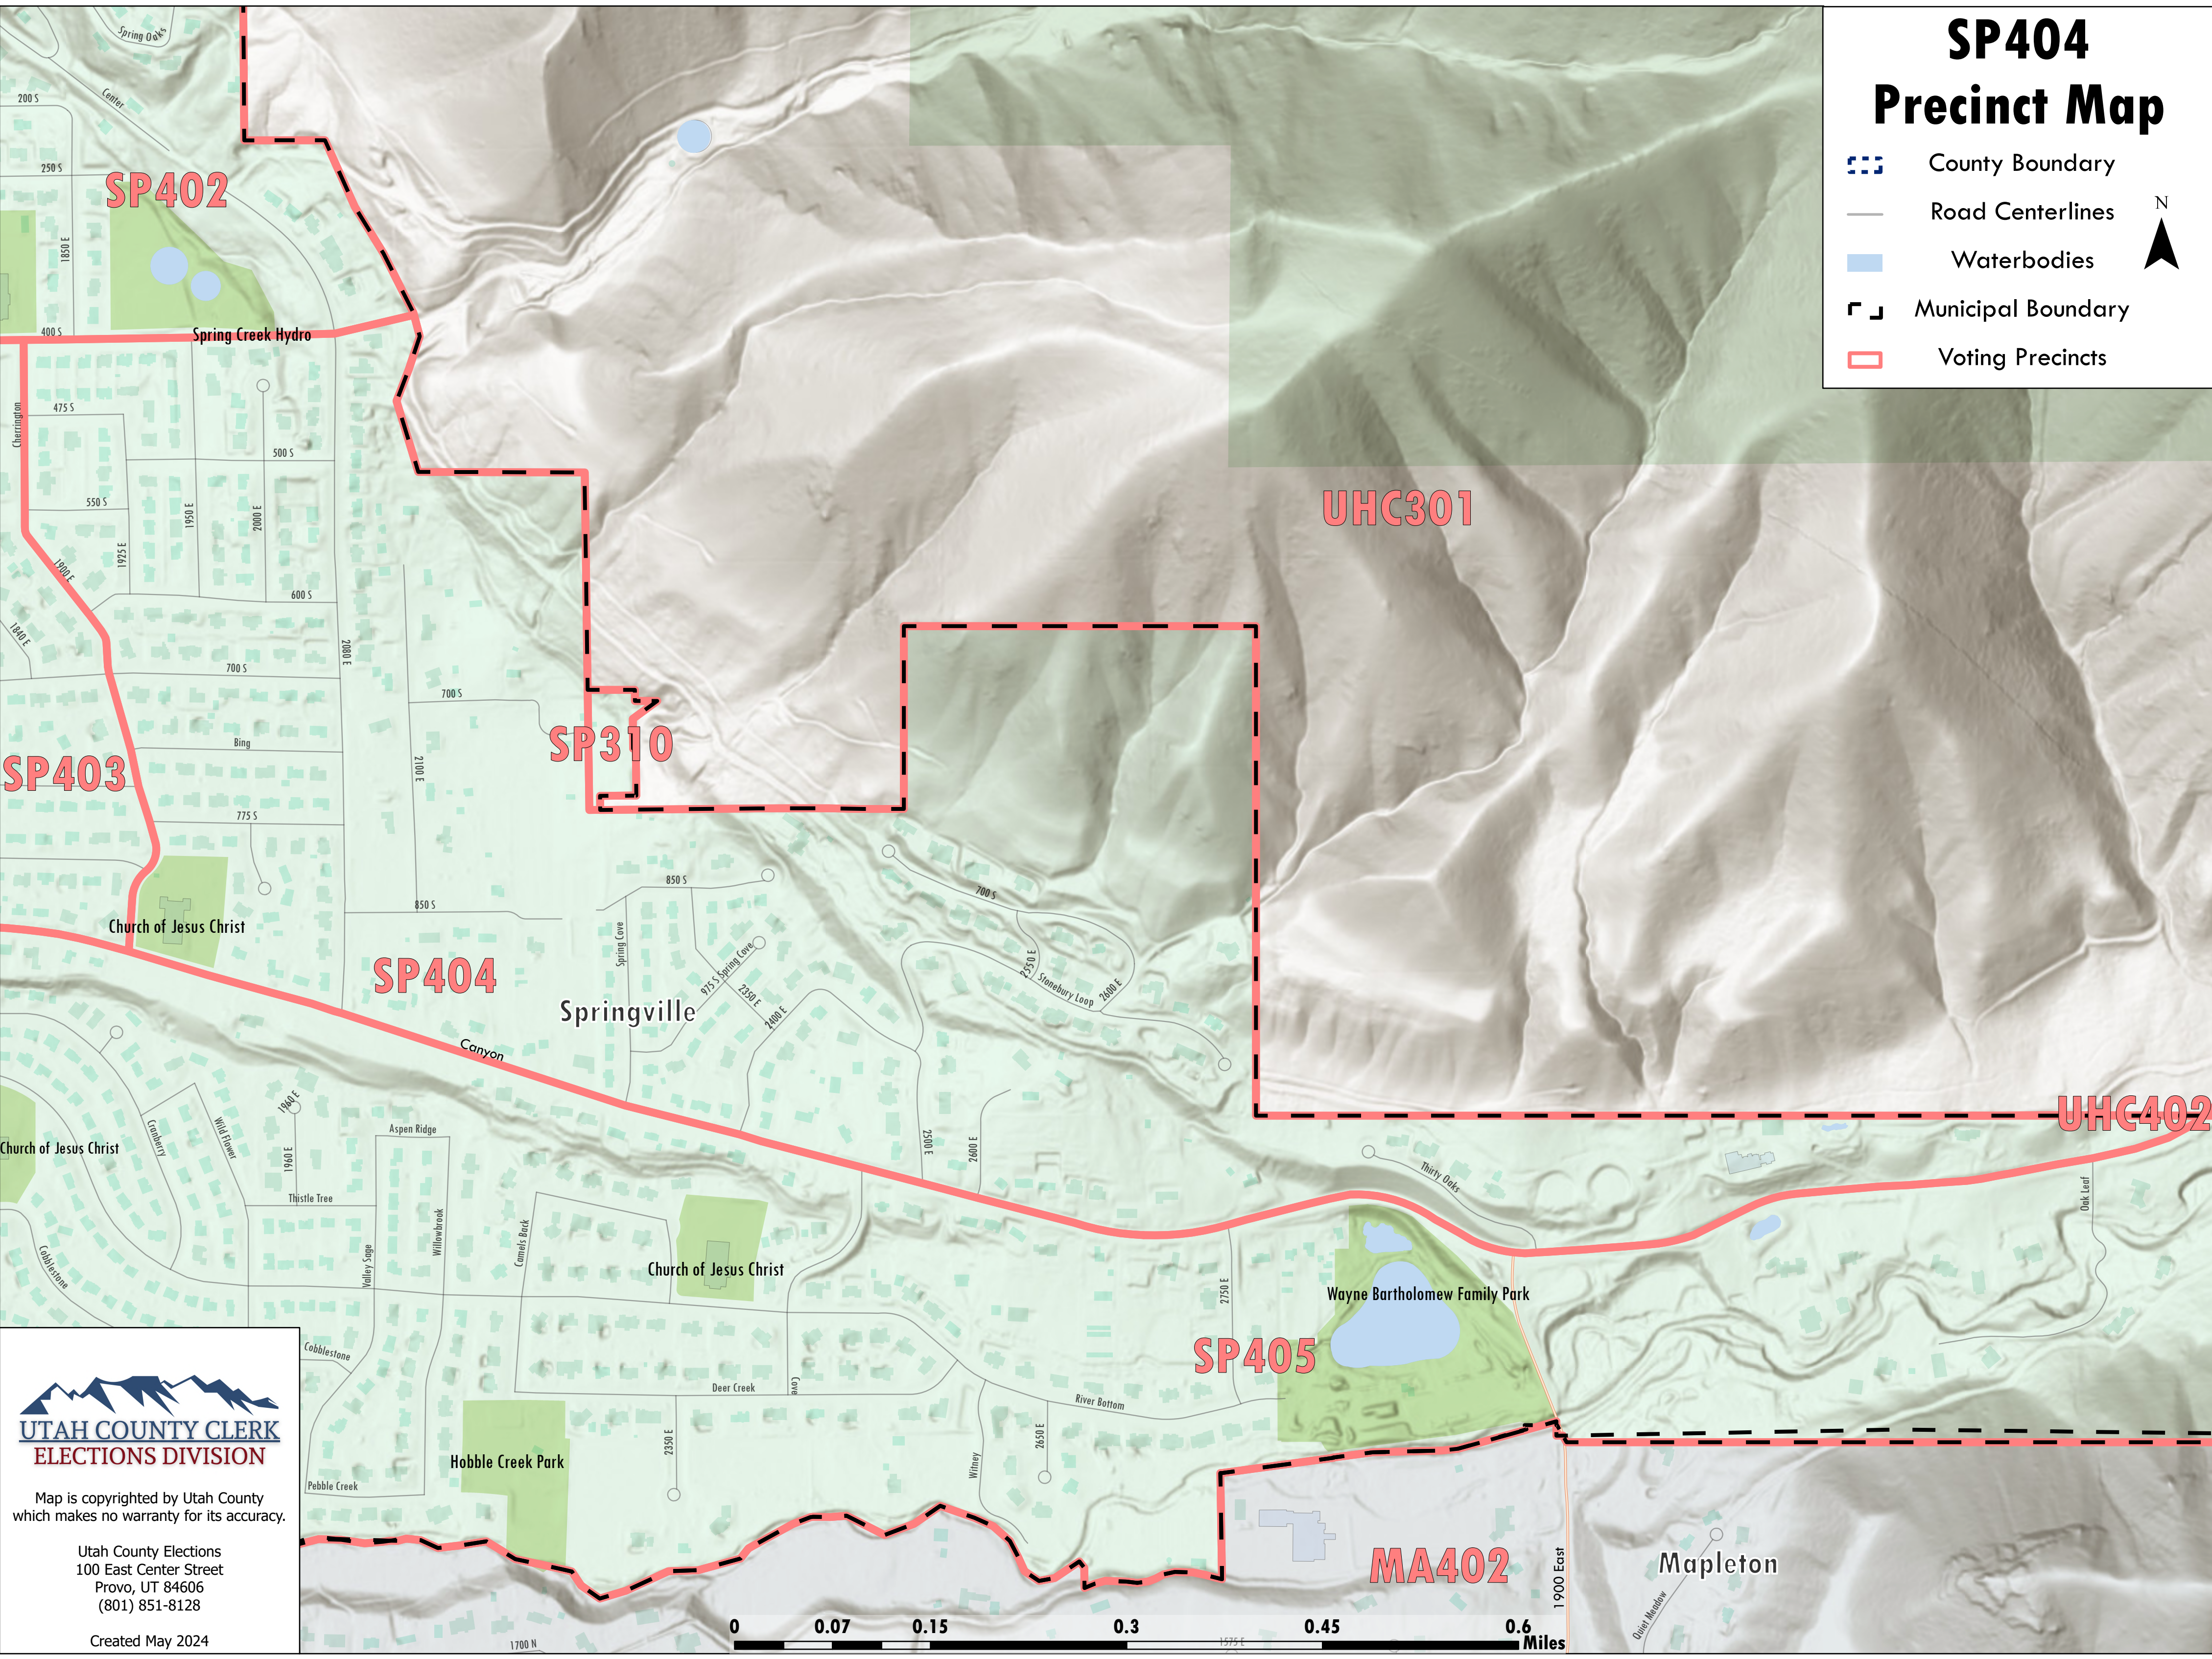

SP404 Precinct Map

-  County Boundary
-  Road Centerlines
-  Waterbodies
-  Municipal Boundary
-  Voting Precincts

UTAH COUNTY CLERK
ELECTIONS DIVISION

Map is copyrighted by Utah County
which makes no warranty for its accuracy.

Utah County Elections
100 East Center Street
Provo, UT 84606
(801) 851-8128

Created May 2024