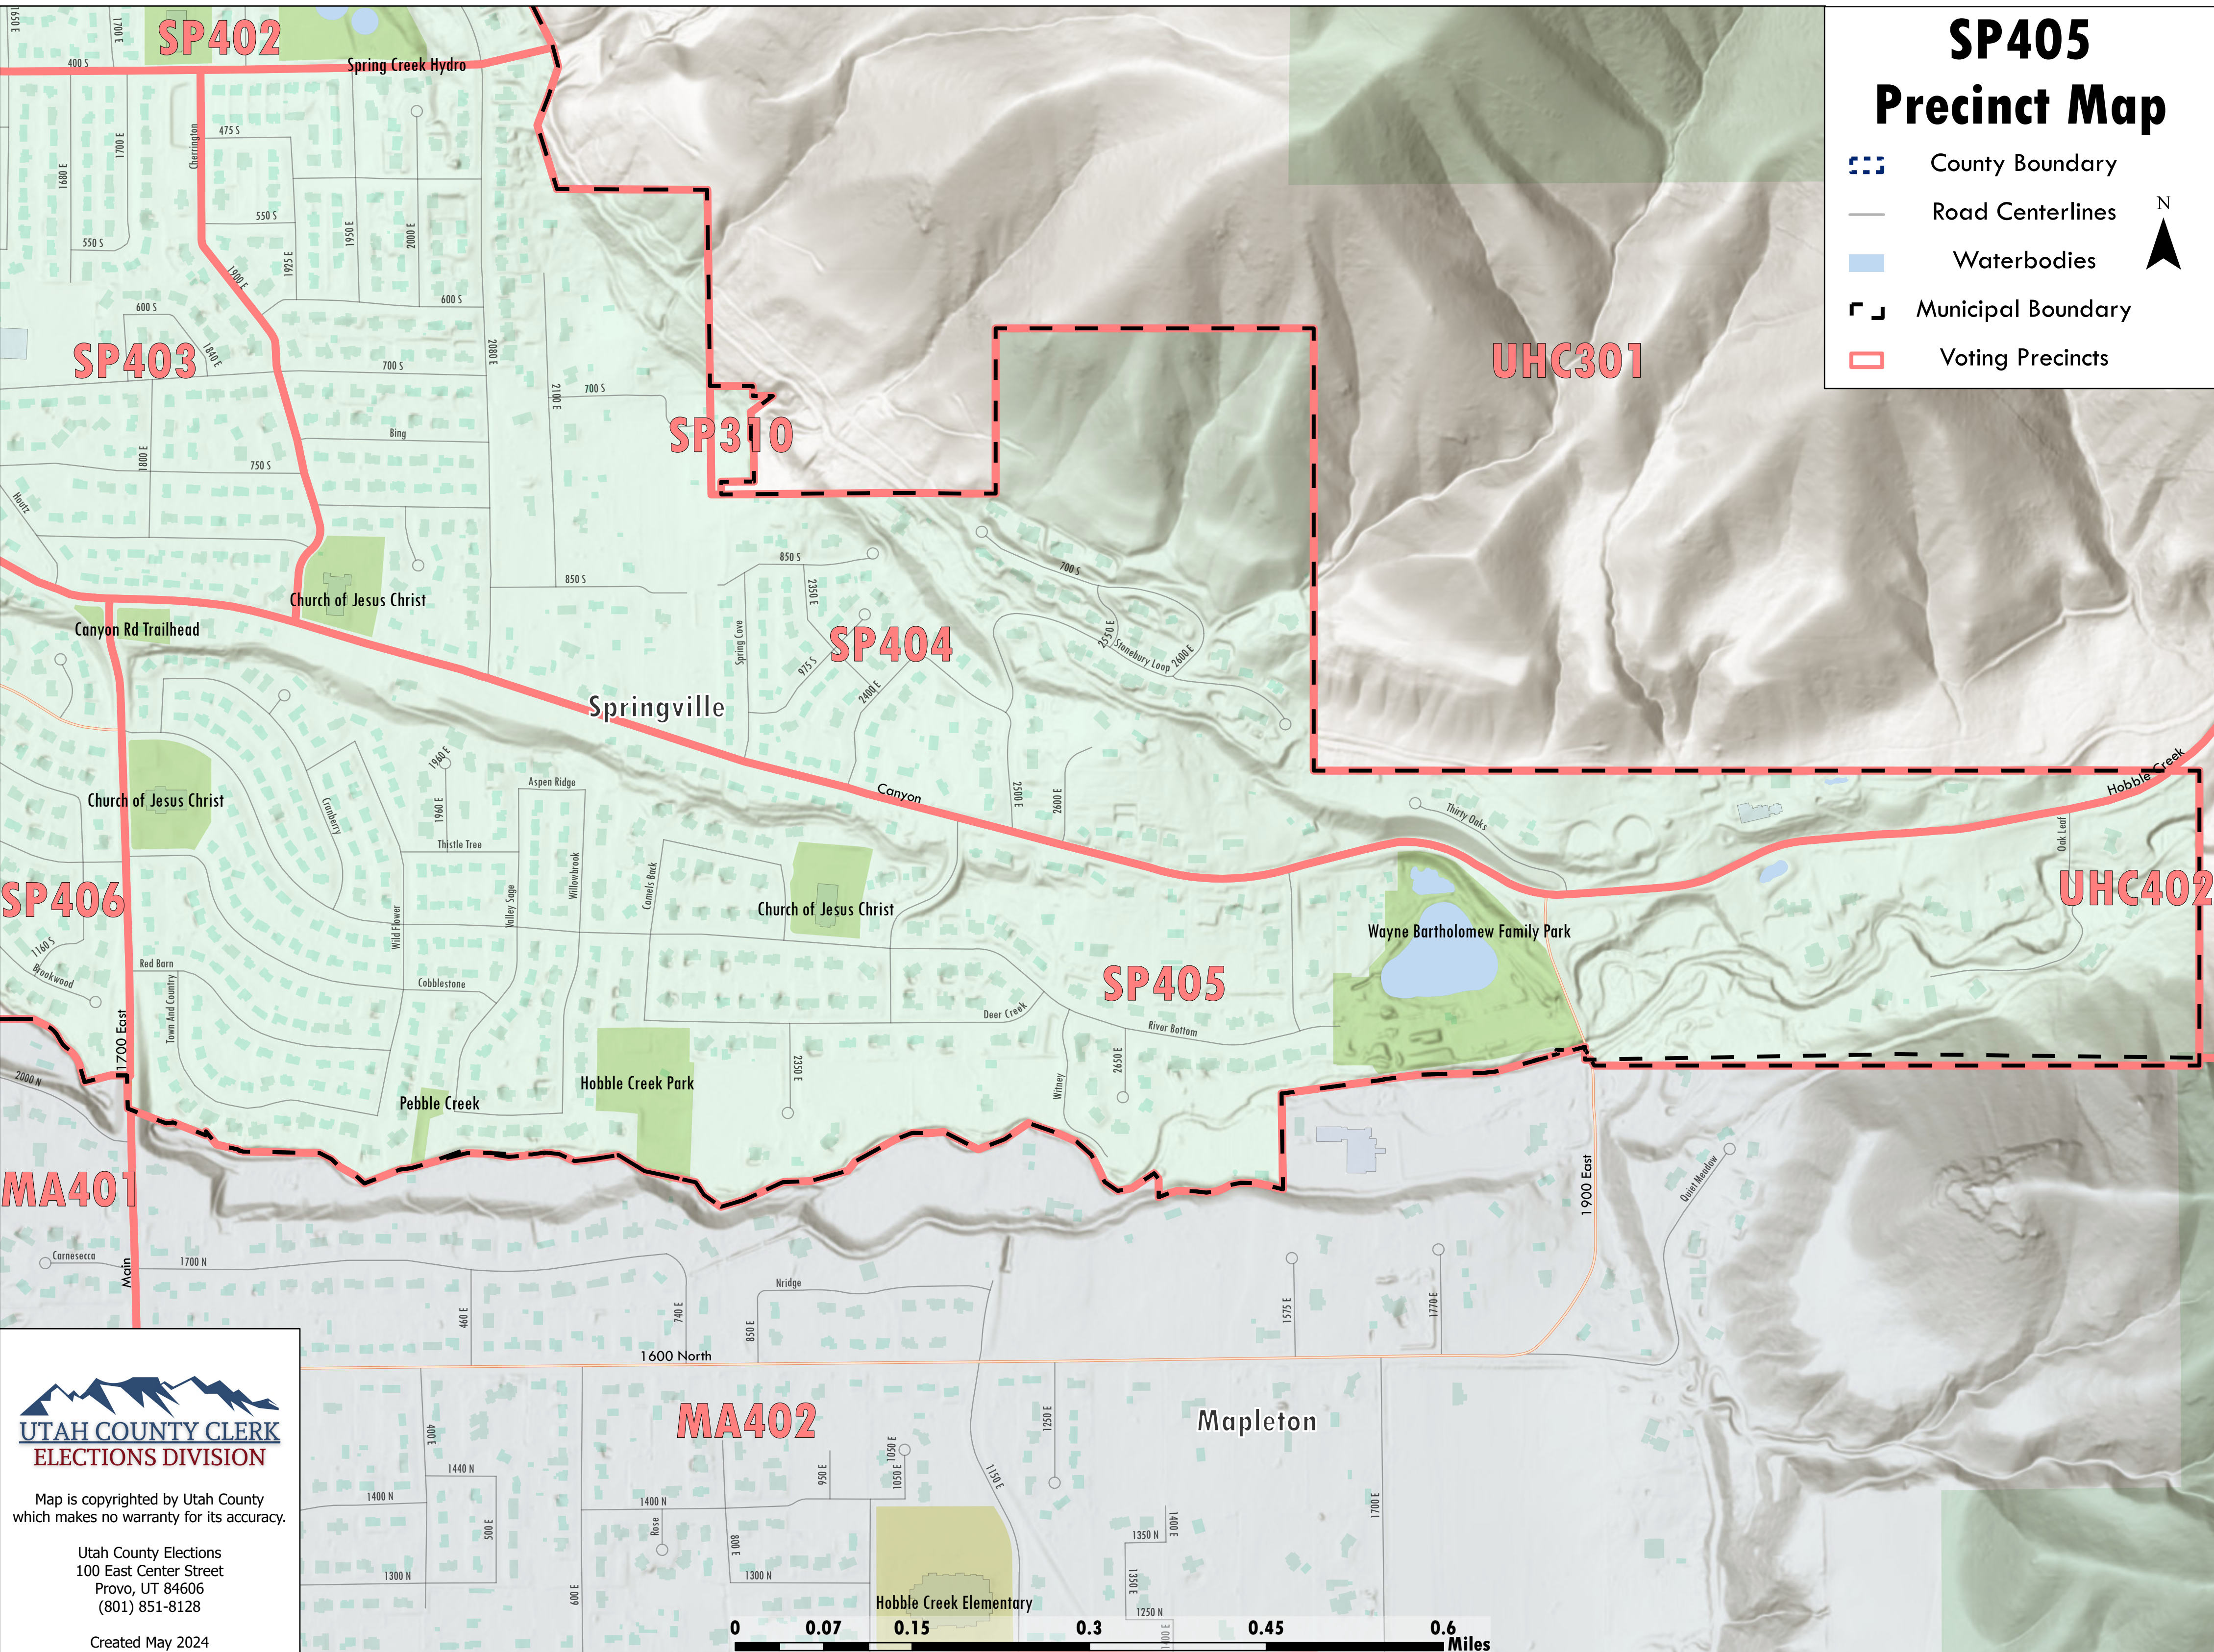

SP405 Precinct Map

-  County Boundary
-  Road Centerlines
-  Waterbodies
-  Municipal Boundary
-  Voting Precincts

**UTAH COUNTY CLERK
ELECTIONS DIVISION**

Map is copyrighted by Utah County
which makes no warranty for its accuracy.

Utah County Elections
100 East Center Street
Provo, UT 84606
(801) 851-8128

Created May 2024