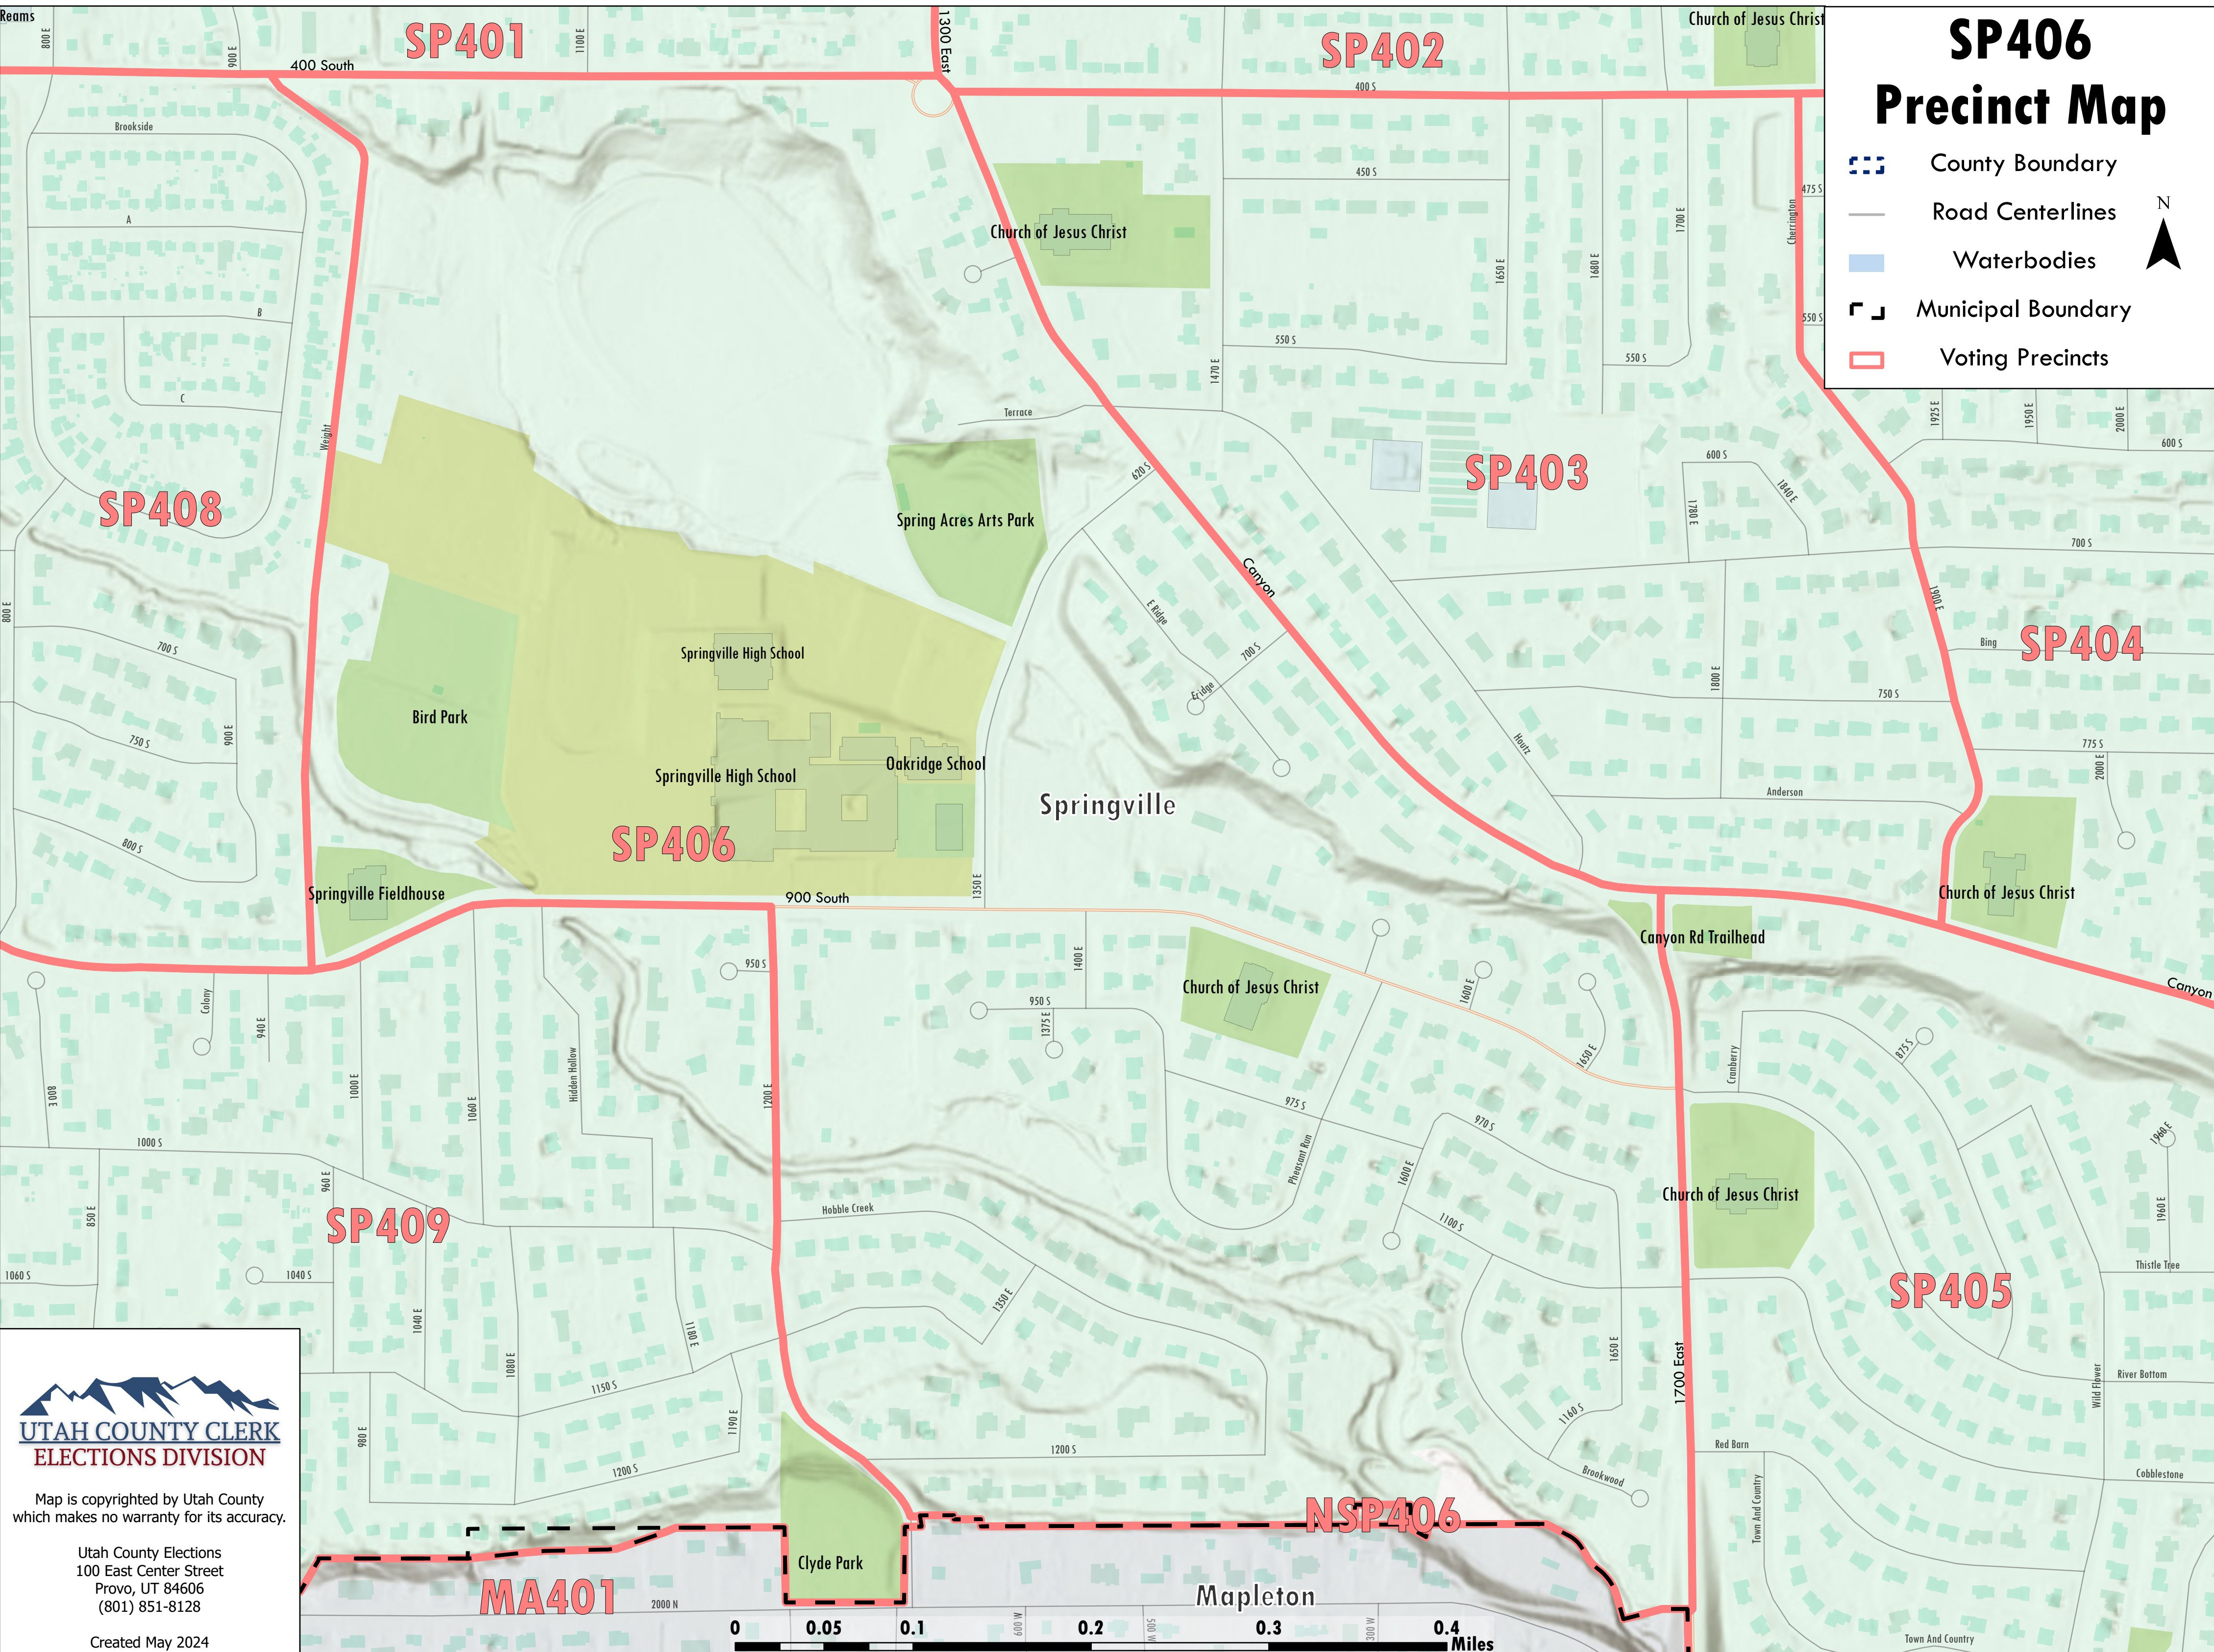

SP406

Precinct Map

-  County Boundary
-  Road Centerlines
-  Waterbodies
-  Municipal Boundary
-  Voting Precincts

UTAH COUNTY CLERK
ELECTIONS DIVISION

Map is copyrighted by Utah County
which makes no warranty for its accuracy.

Utah County Elections
100 East Center Street
Provo, UT 84606
(801) 851-8128

Created May 2024