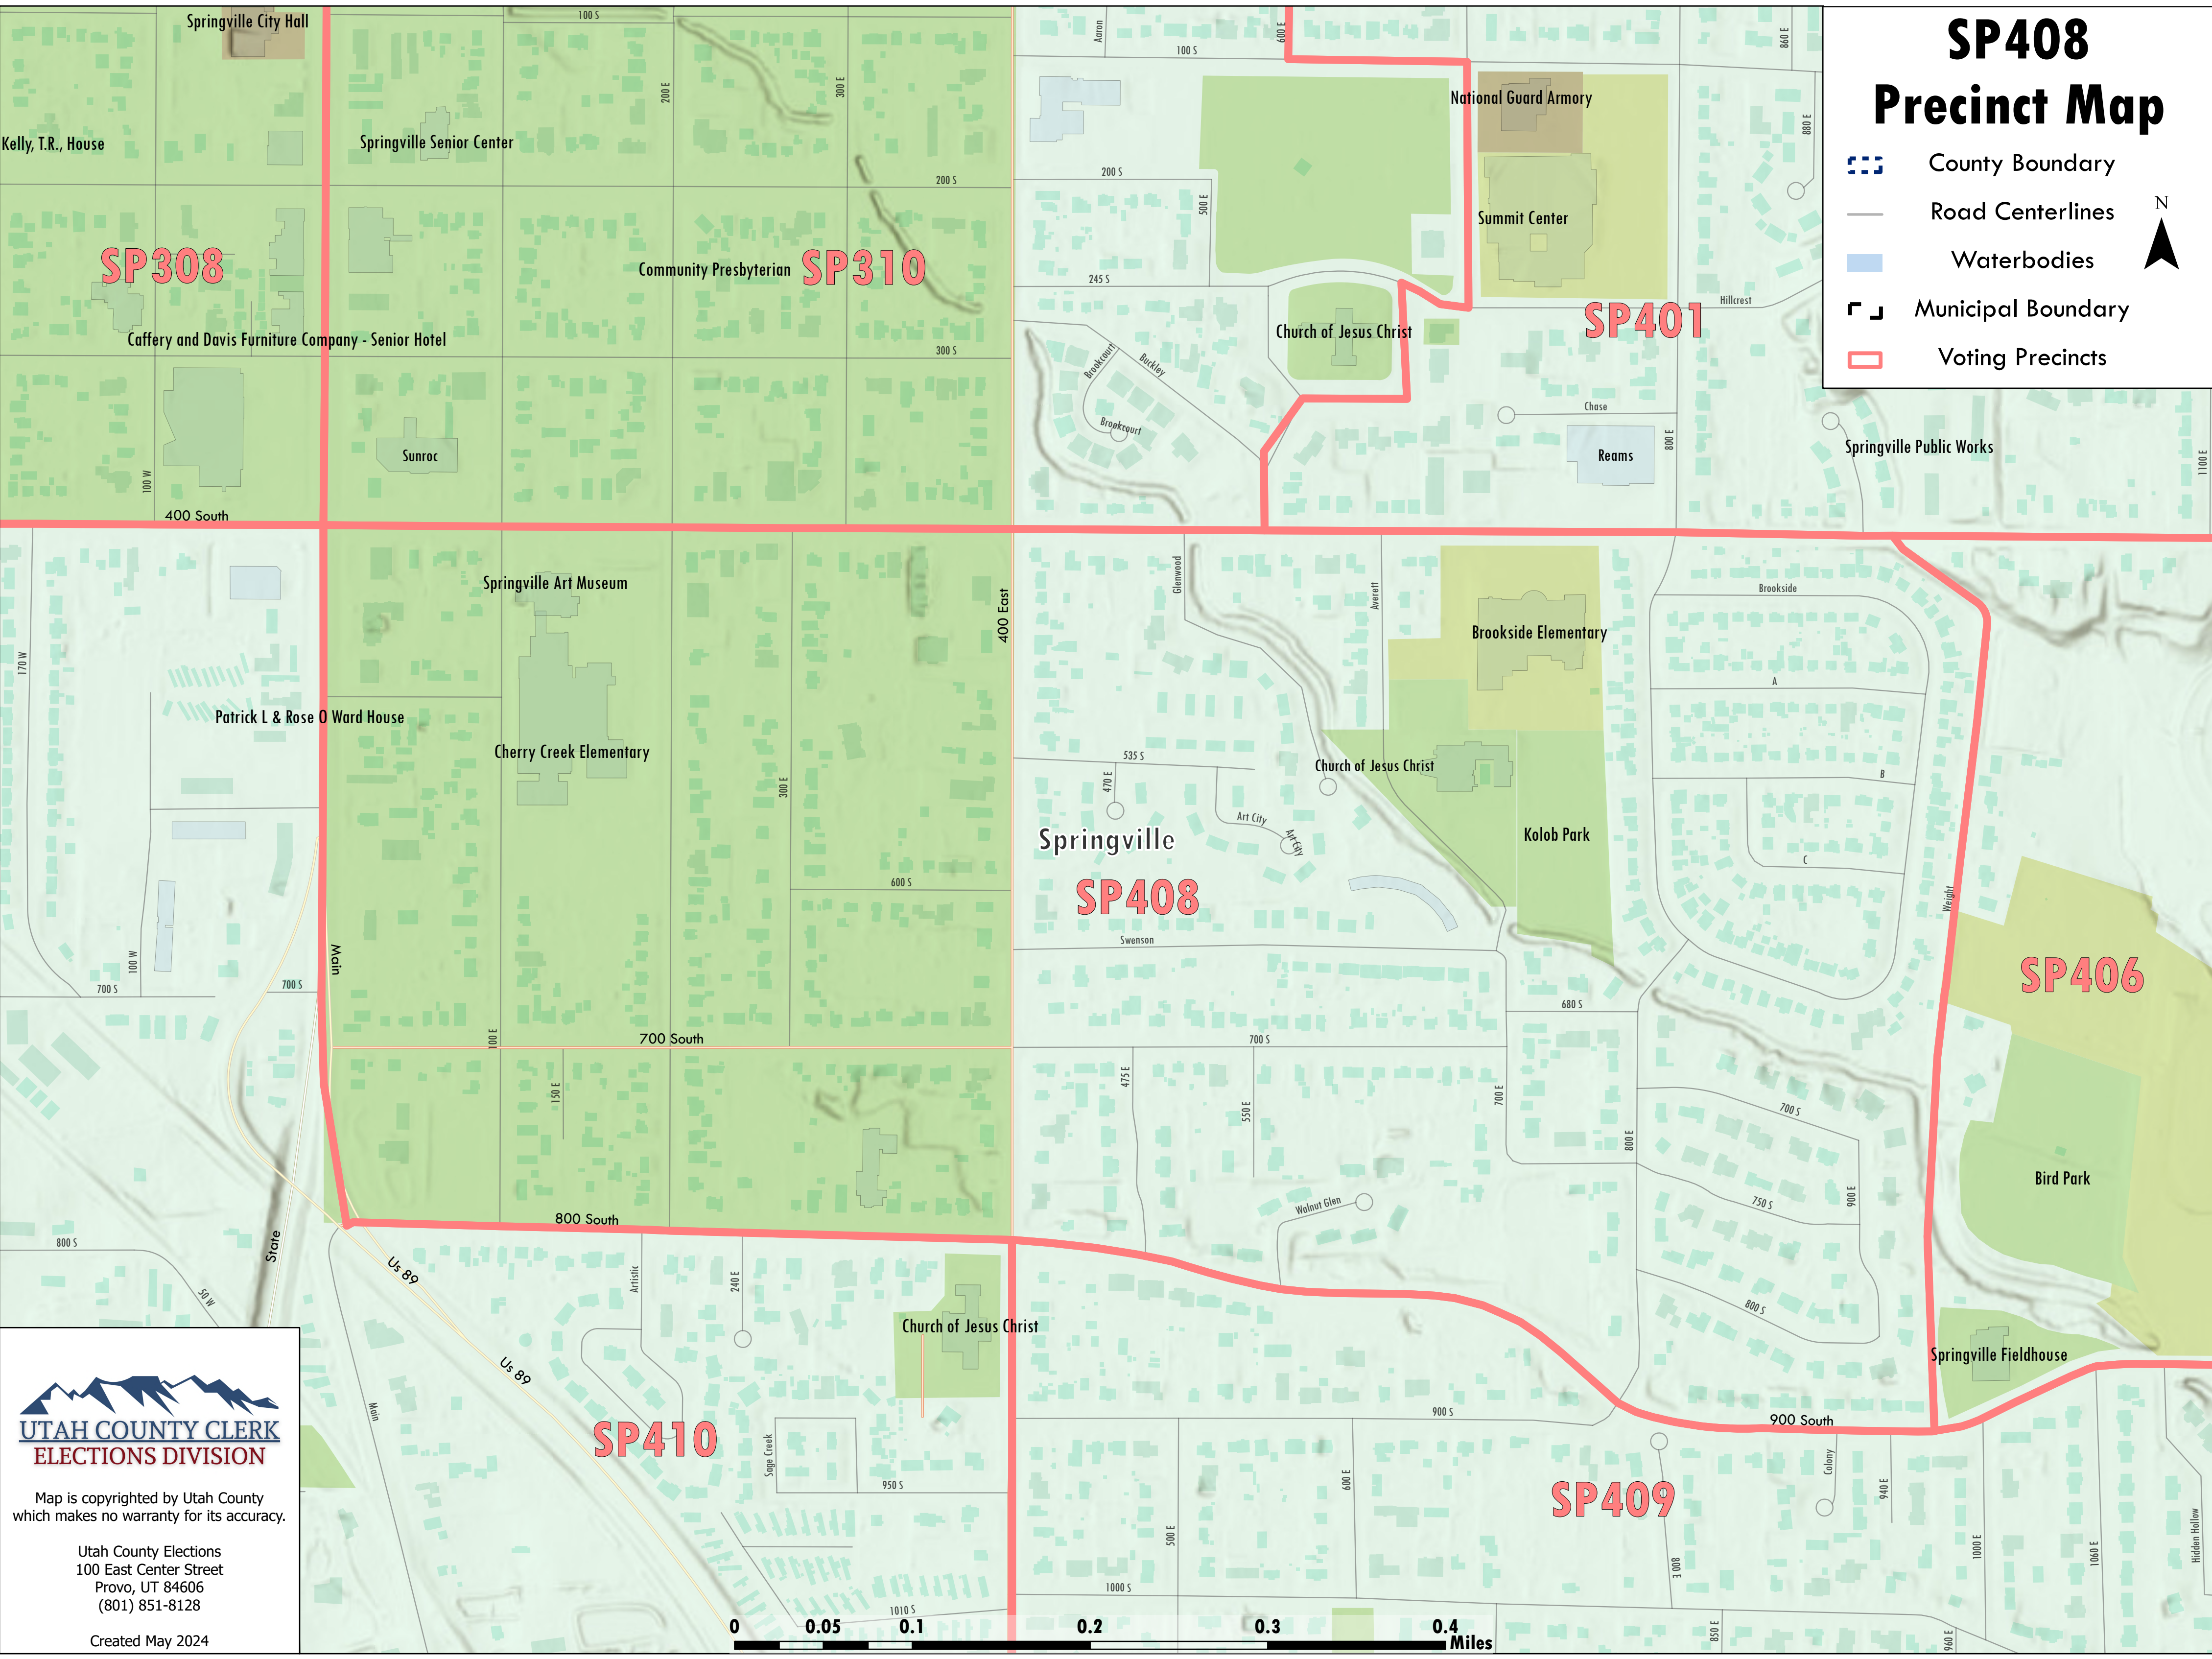

SP408 Precinct Map

-  County Boundary
-  Road Centerlines
-  Waterbodies
-  Municipal Boundary
-  Voting Precincts

Map is copyrighted by Utah County which makes no warranty for its accuracy.

Utah County Elections
100 East Center Street
Provo, UT 84606
(801) 851-8128

Created May 2024