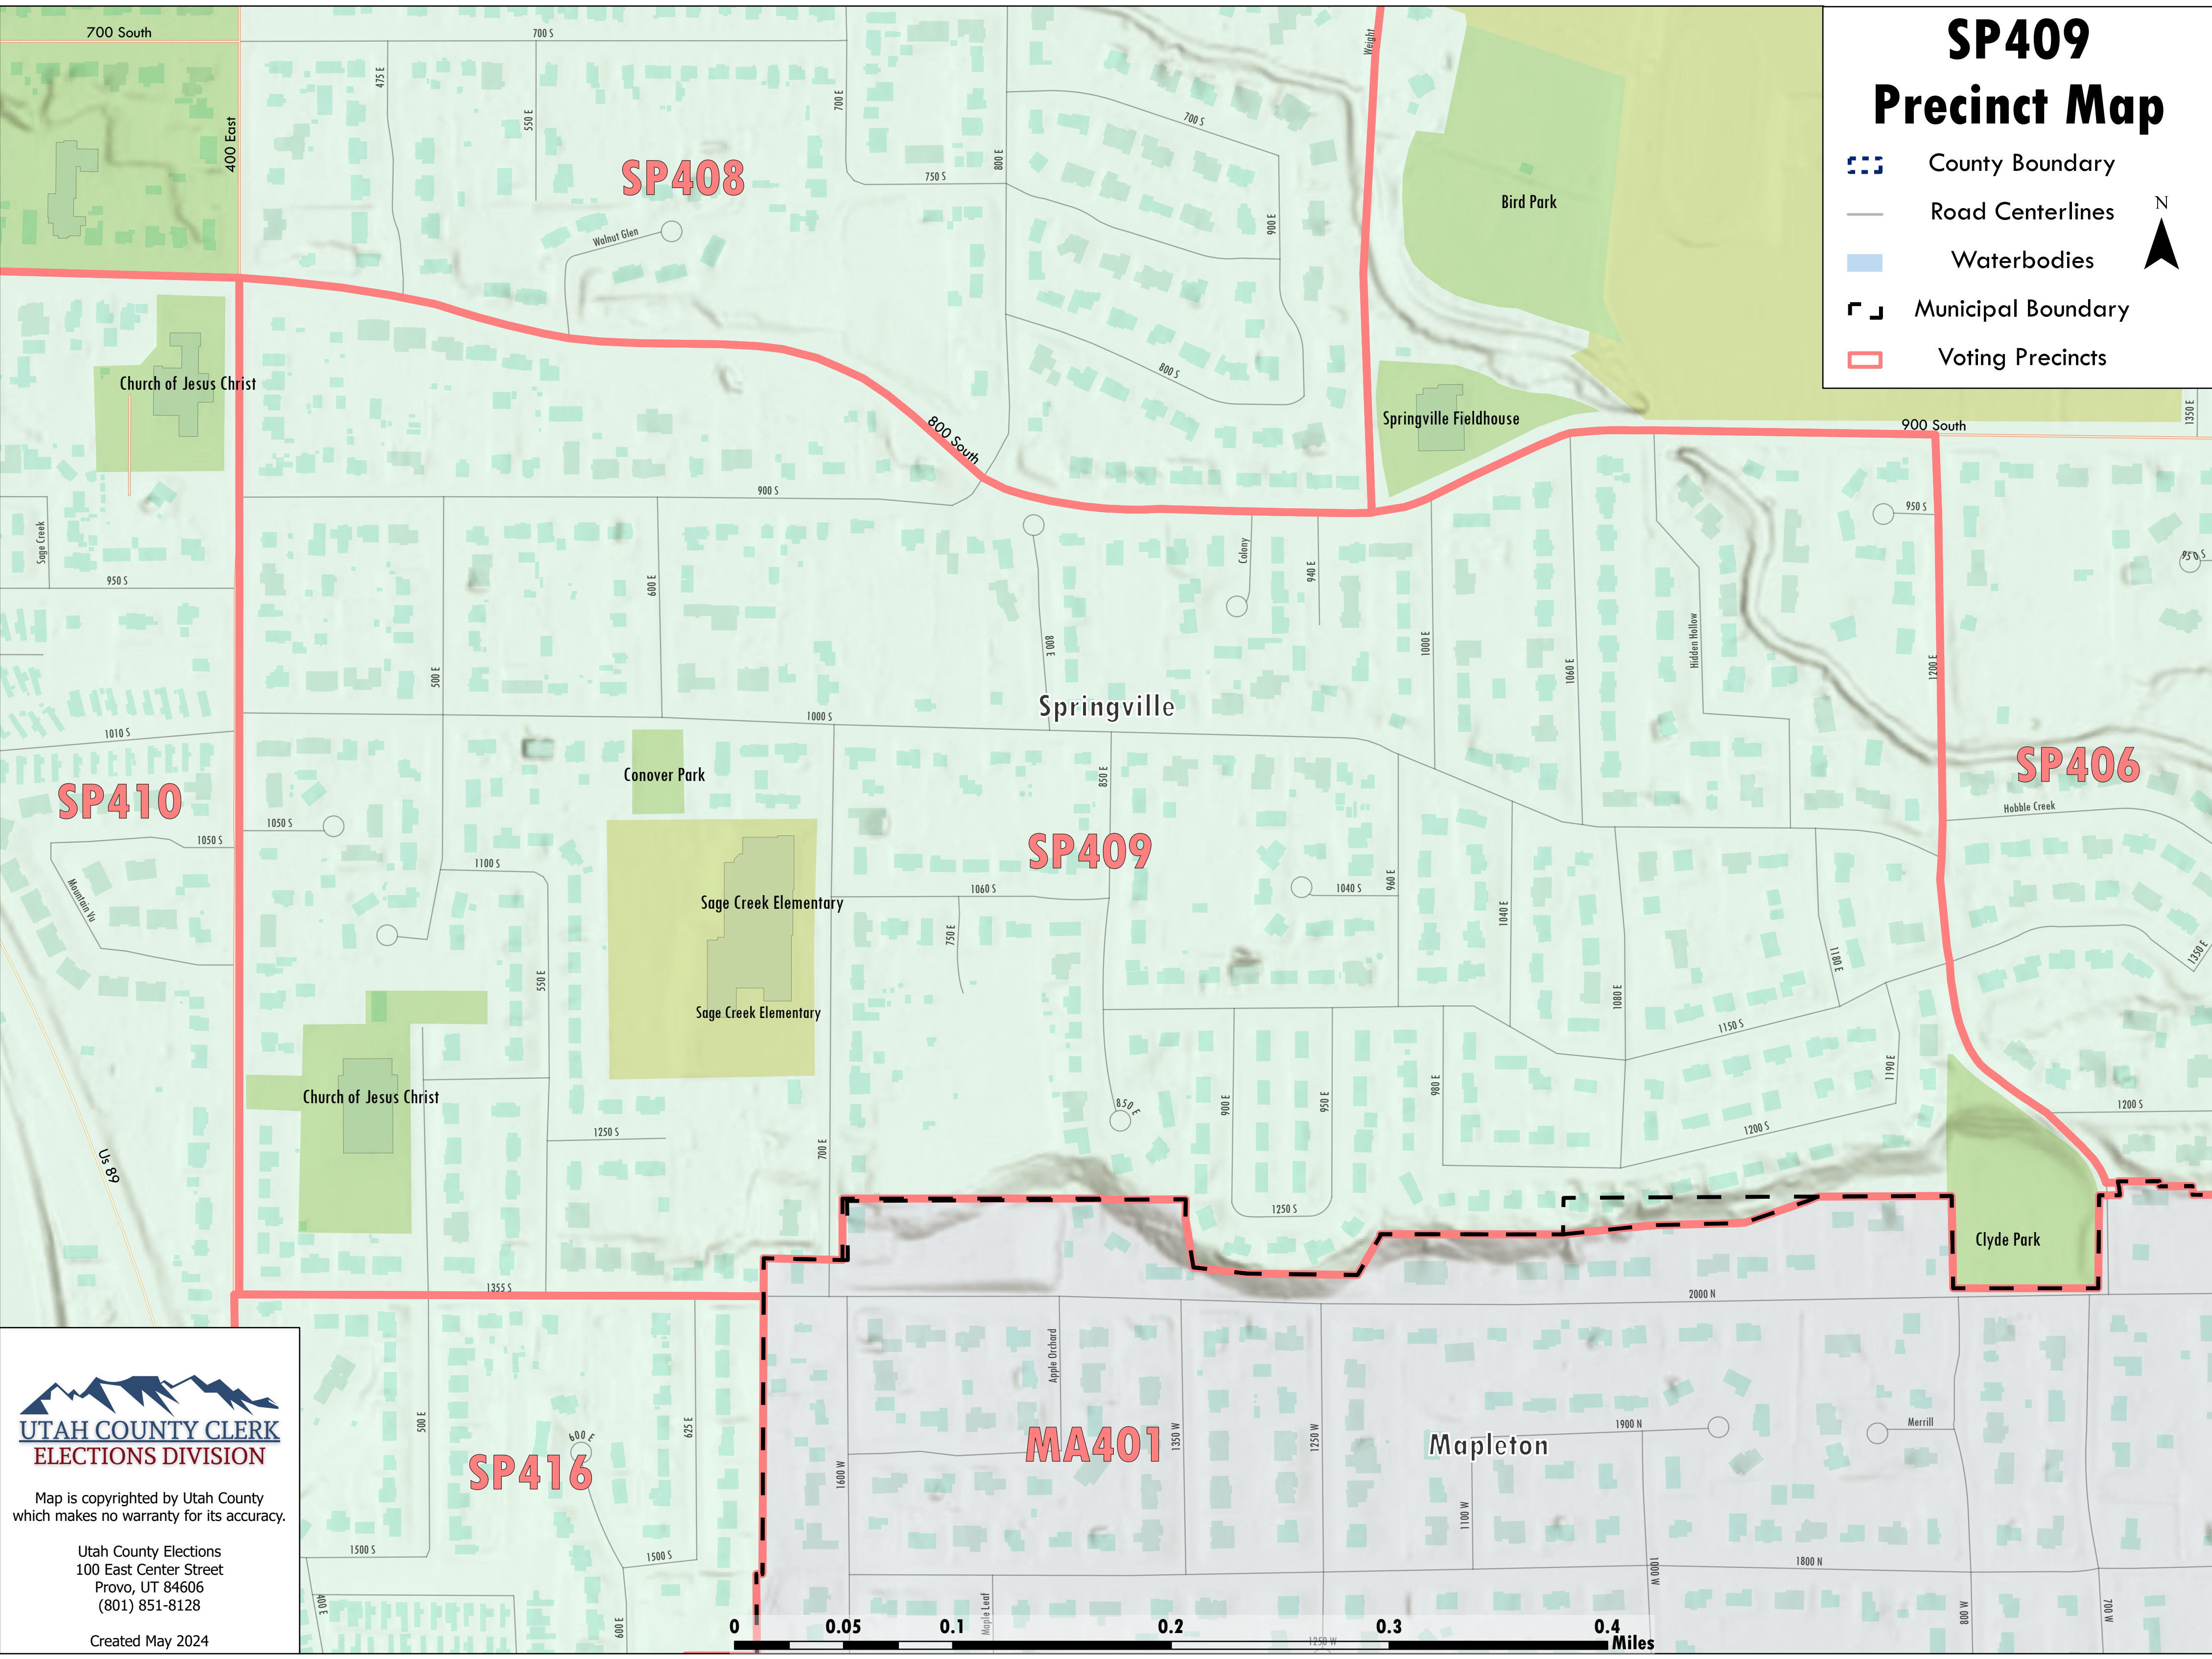

SP409 Precinct Map

-  County Boundary
-  Road Centerlines
-  Waterbodies
-  Municipal Boundary
-  Voting Precincts

Map is copyrighted by Utah County which makes no warranty for its accuracy.

Utah County Elections
100 East Center Street
Provo, UT 84606
(801) 851-8128

Created May 2024