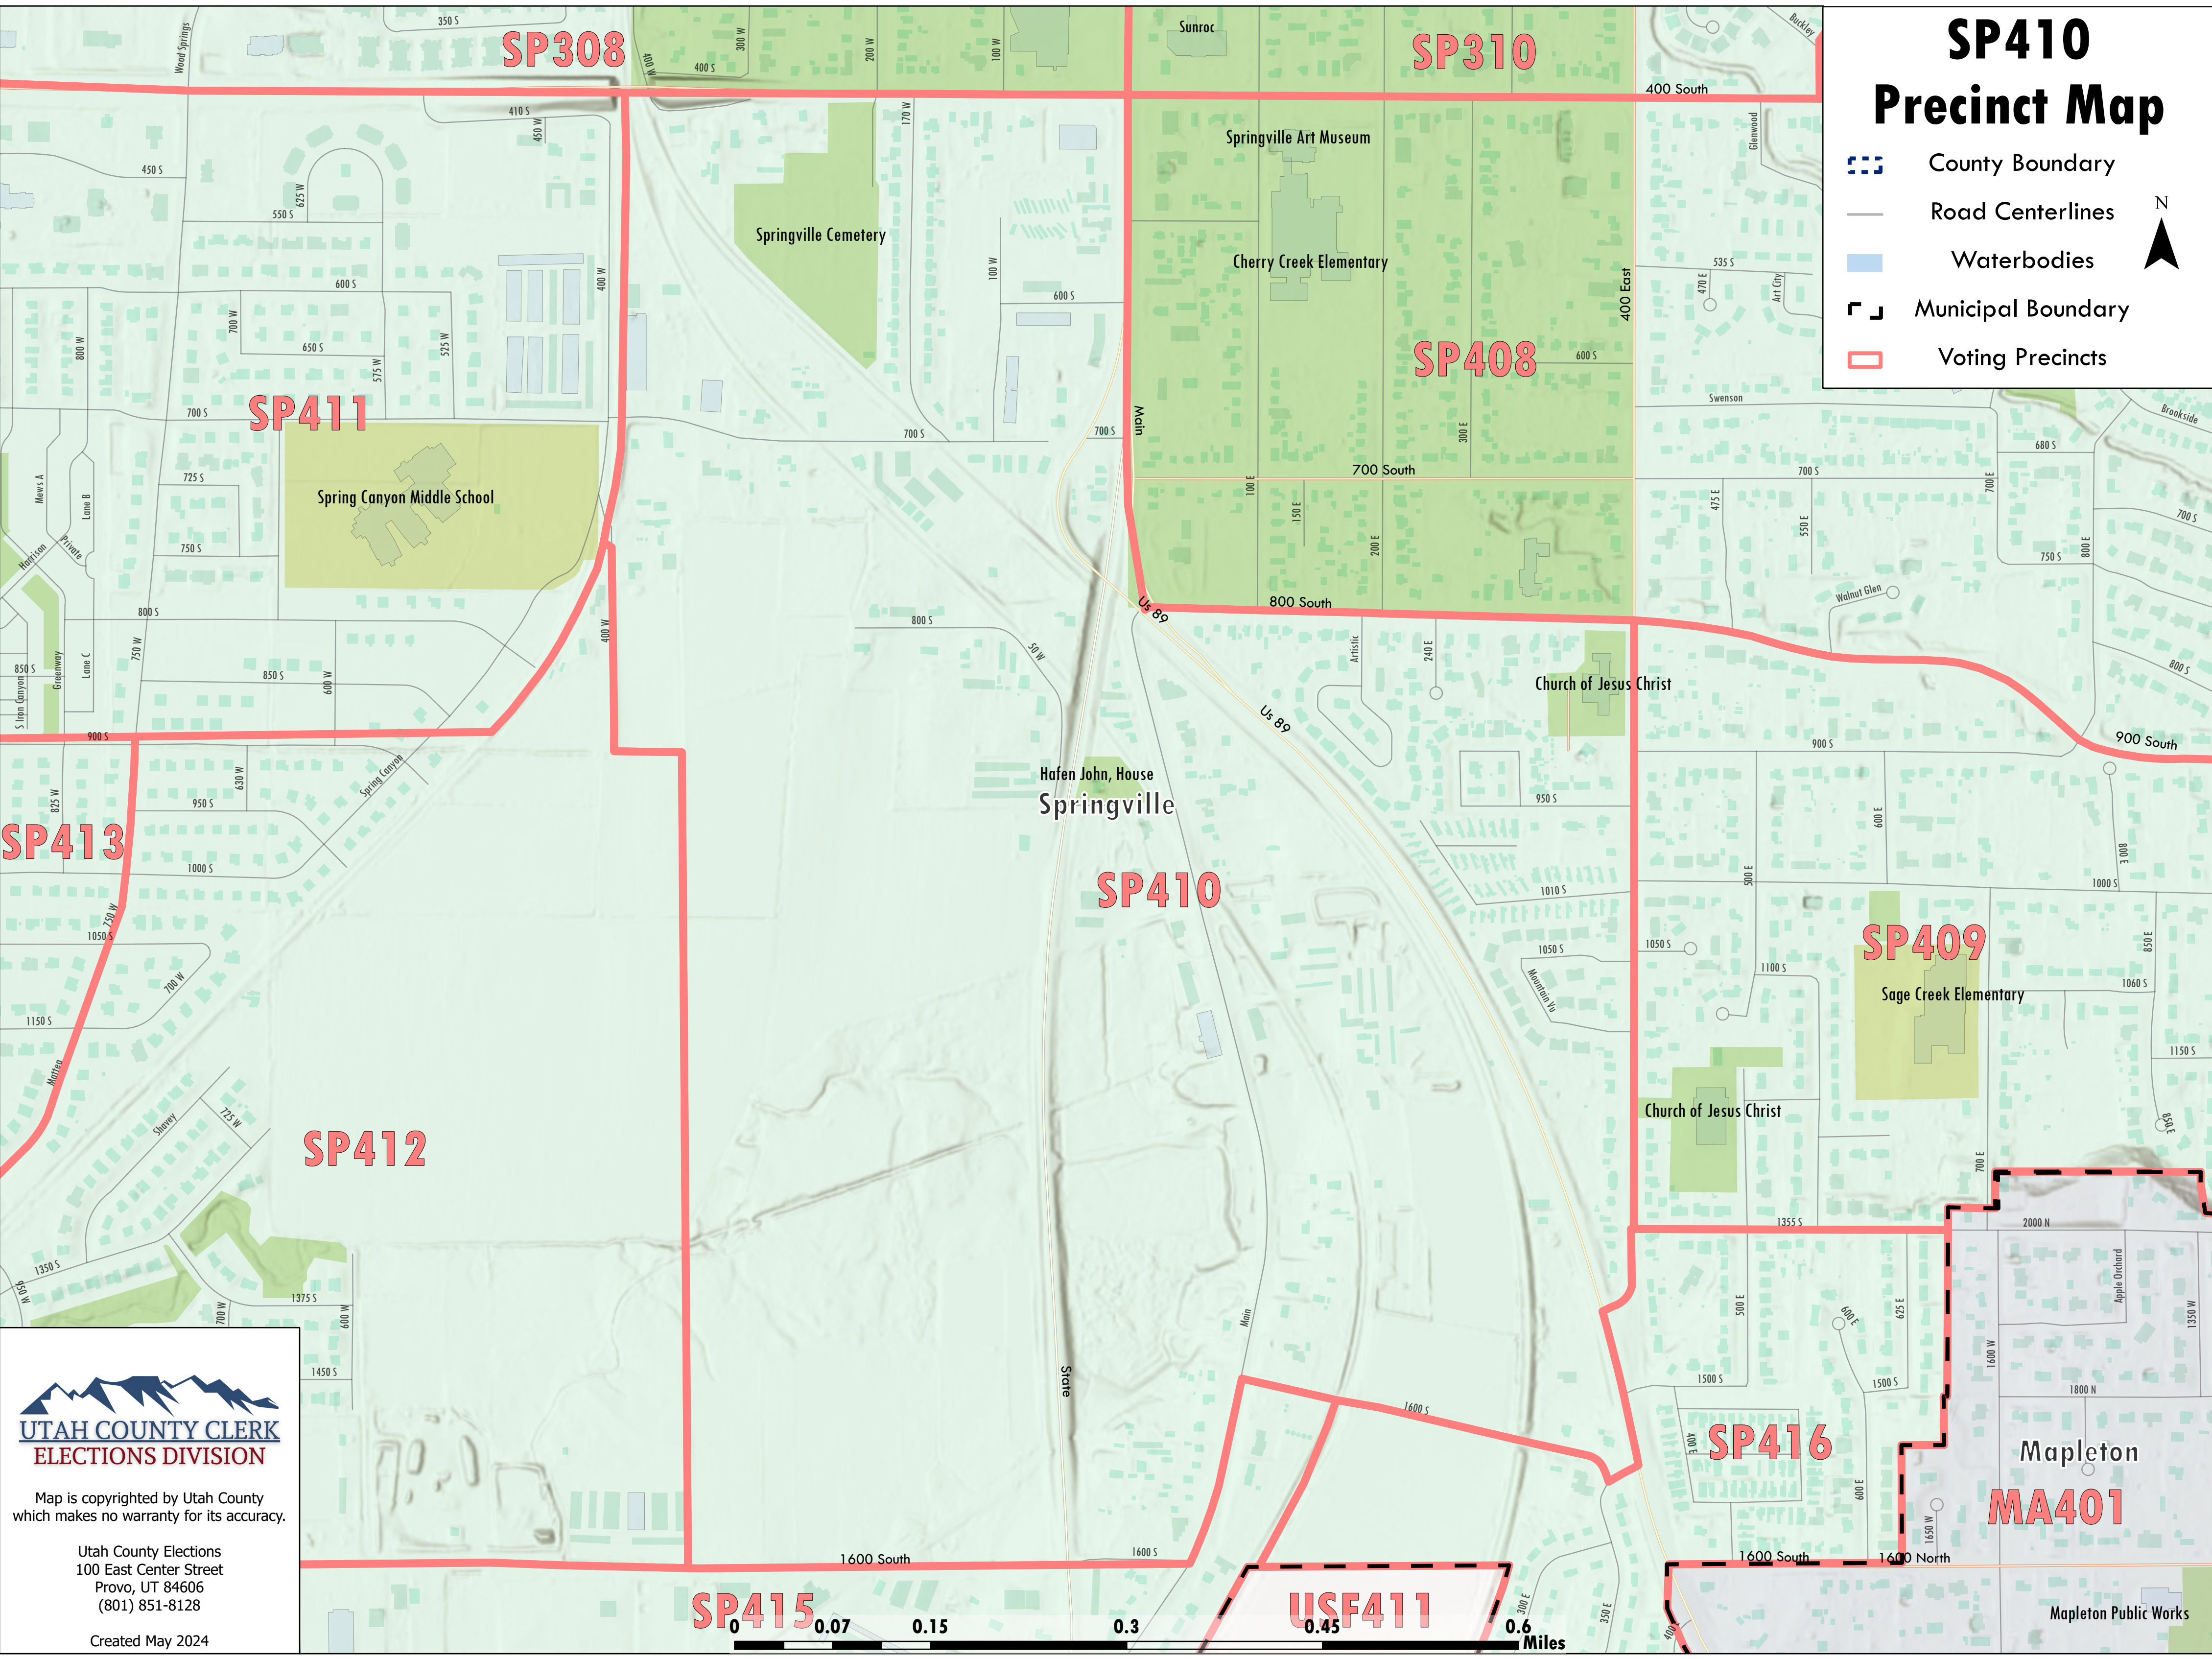

SP410 Precinct Map

-  County Boundary
-  Road Centerlines
-  Waterbodies
-  Municipal Boundary
-  Voting Precincts

**UTAH COUNTY CLERK
ELECTIONS DIVISION**

Map is copyrighted by Utah County
which makes no warranty for its accuracy.

Utah County Elections
100 East Center Street
Provo, UT 84606
(801) 851-8128

Created May 2024

Mapleton
MA401

Mapleton Public Works