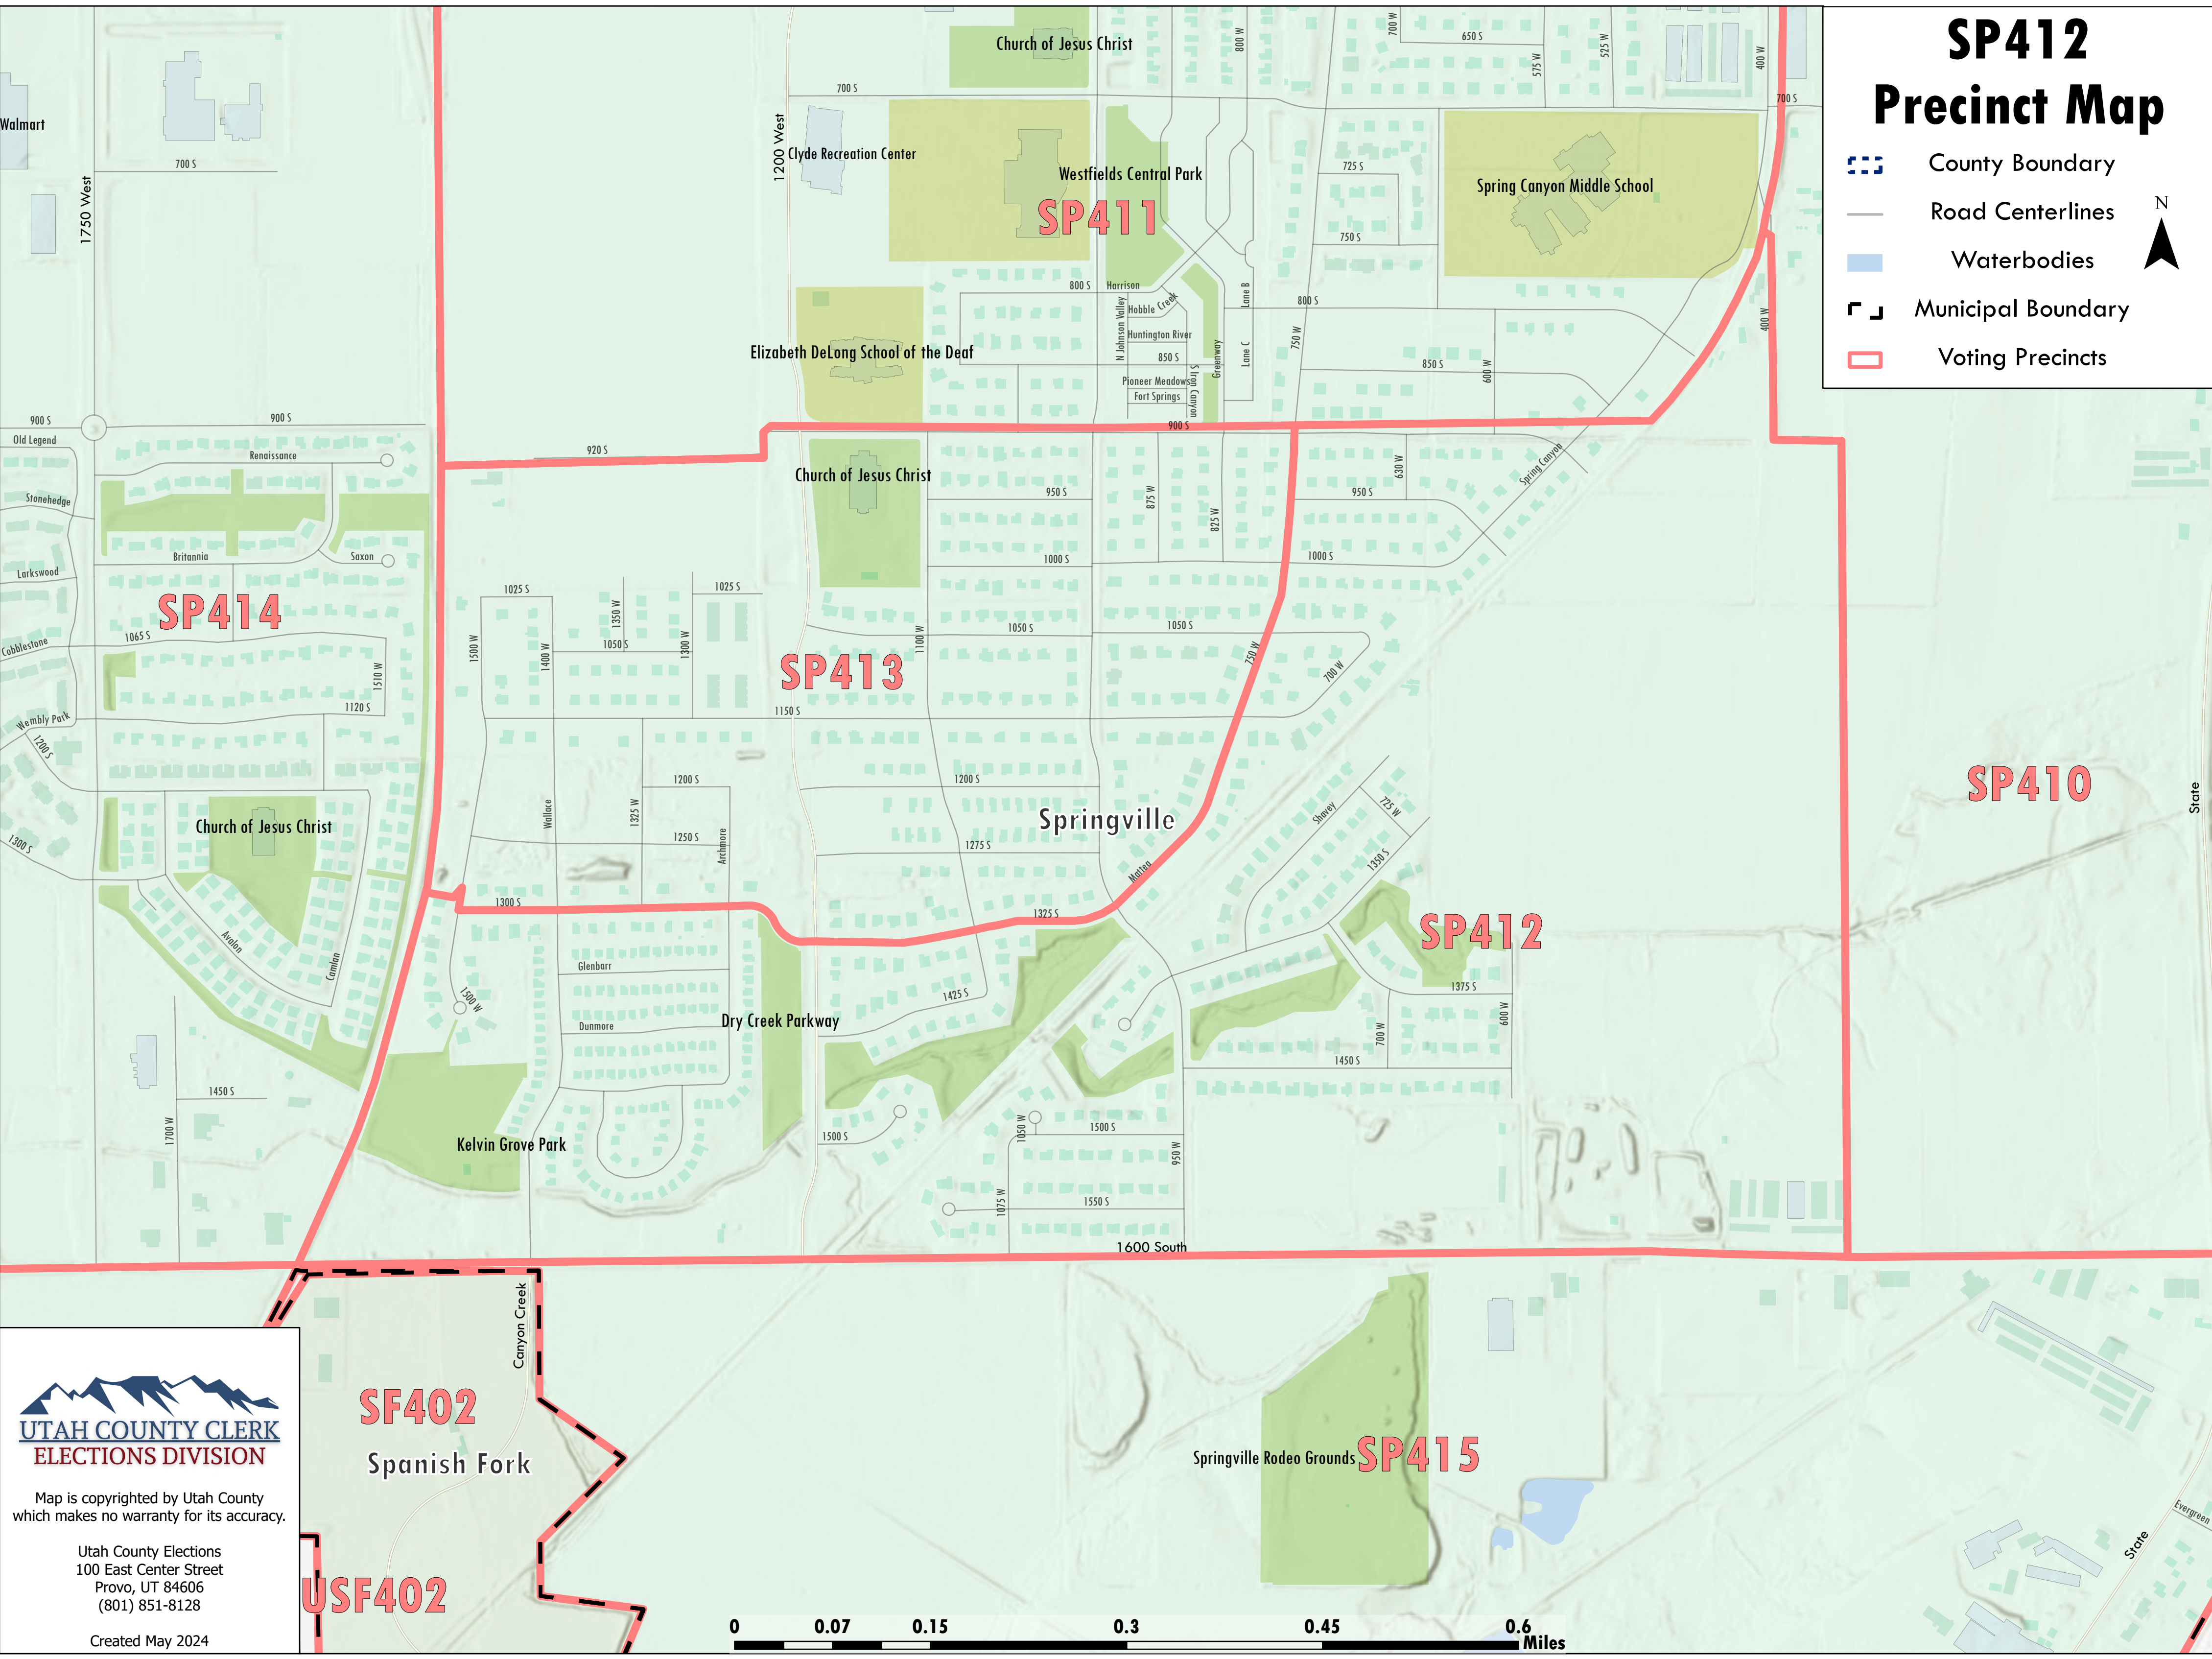

SP412 Precinct Map

-  County Boundary
-  Road Centerlines
-  Waterbodies
-  Municipal Boundary
-  Voting Precincts

UTAH COUNTY CLERK
ELECTIONS DIVISION

Map is copyrighted by Utah County
 which makes no warranty for its accuracy.

Utah County Elections
 100 East Center Street
 Provo, UT 84606
 (801) 851-8128

Created May 2024