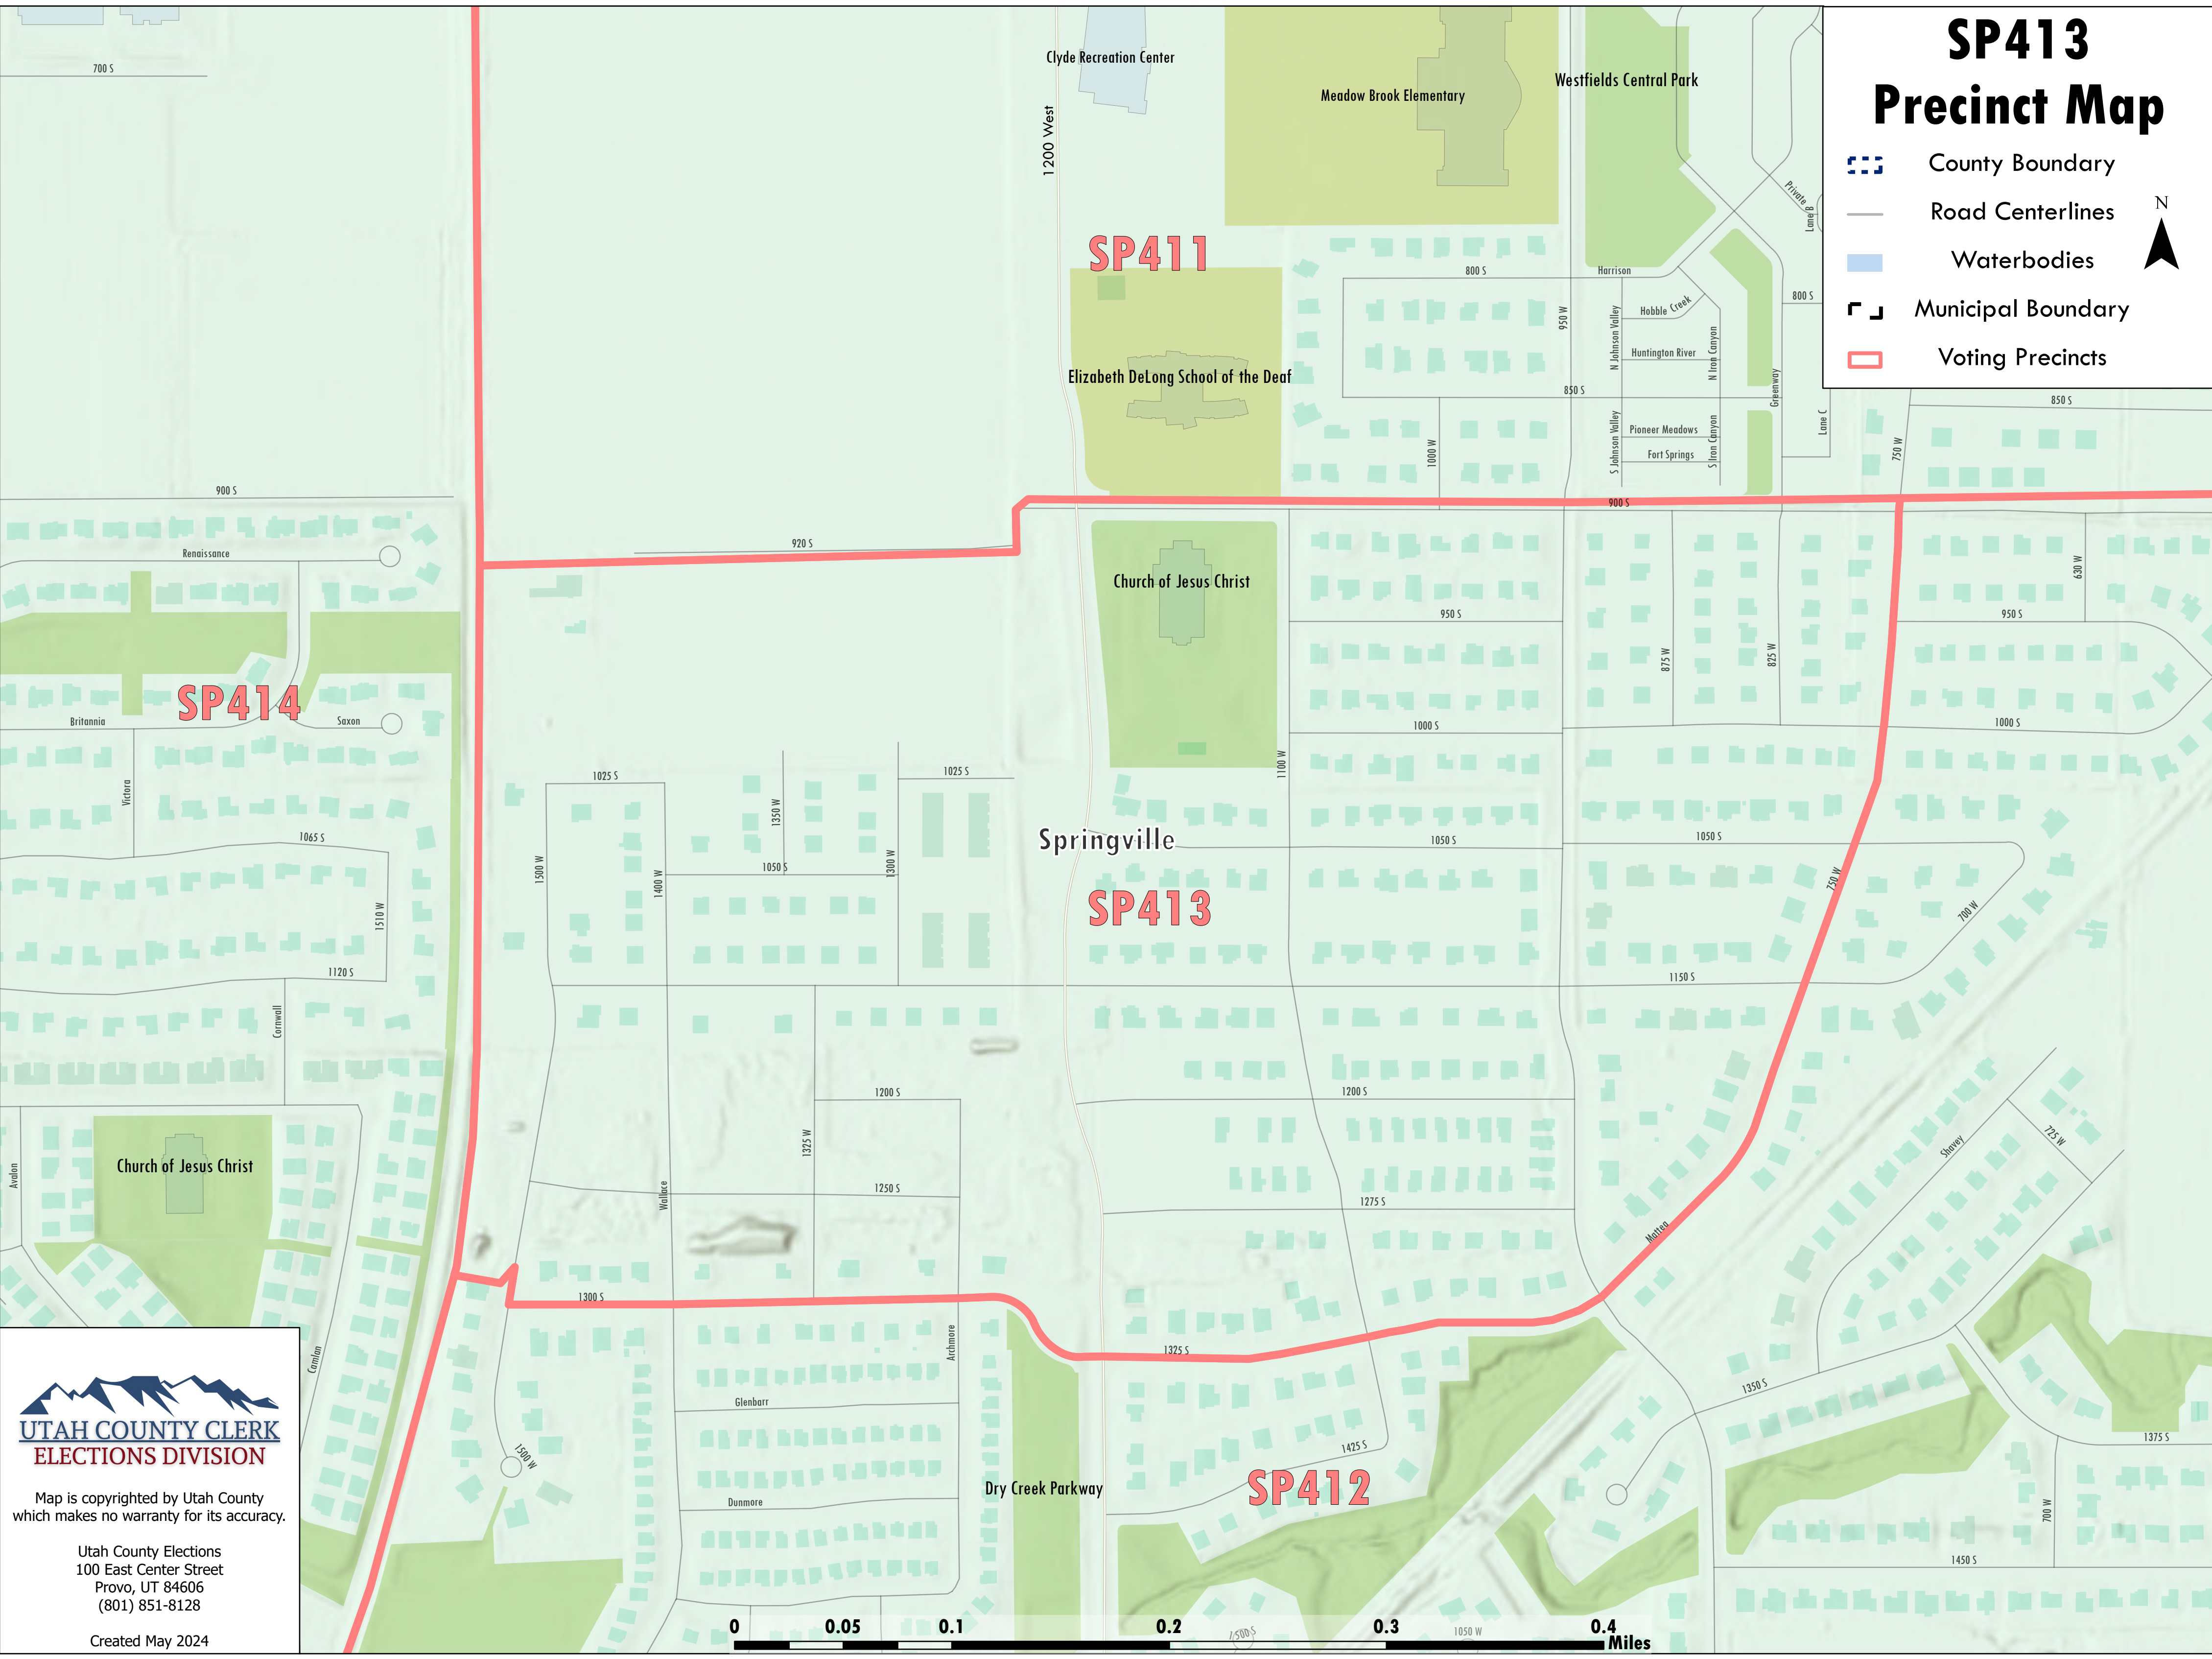

SP413 Precinct Map

-  County Boundary
-  Road Centerlines
-  Waterbodies
-  Municipal Boundary
-  Voting Precincts

Map is copyrighted by Utah County which makes no warranty for its accuracy.

Utah County Elections
100 East Center Street
Provo, UT 84606
(801) 851-8128

Created May 2024