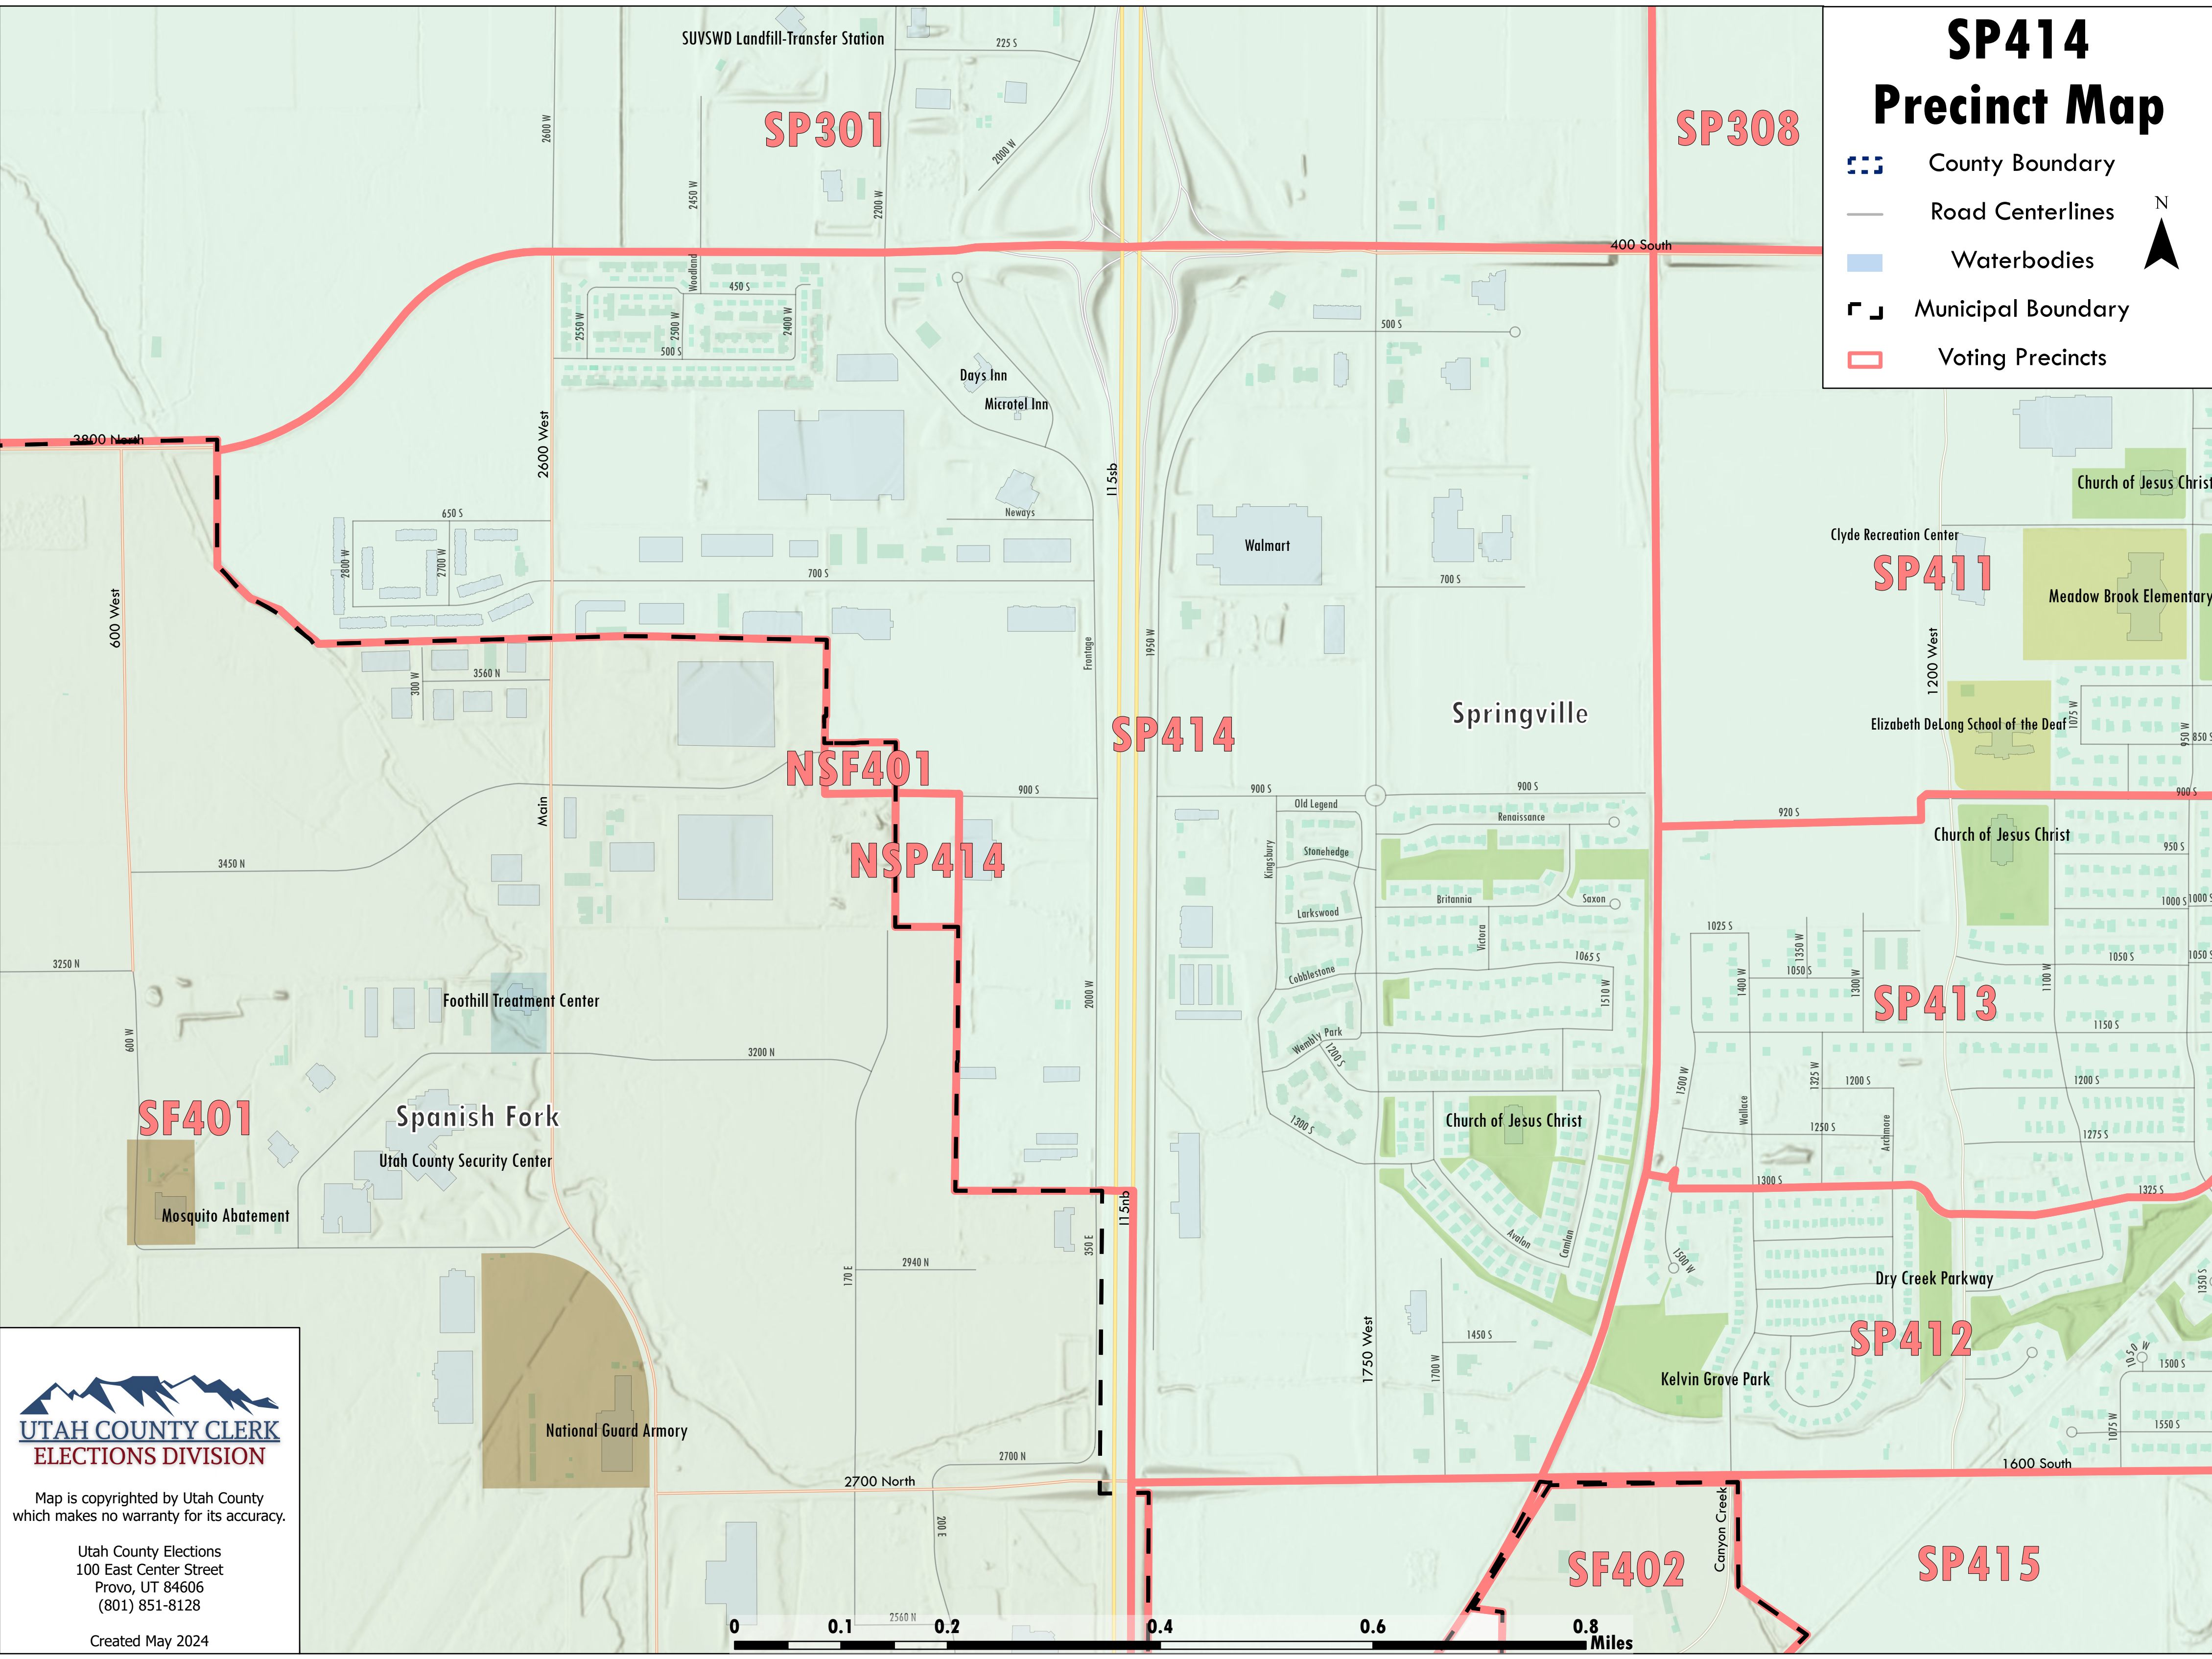

SP414 Precinct Map

-  County Boundary
-  Road Centerlines
-  Waterbodies
-  Municipal Boundary
-  Voting Precincts

Map is copyrighted by Utah County which makes no warranty for its accuracy.

Utah County Elections
100 East Center Street
Provo, UT 84606
(801) 851-8128

Created May 2024