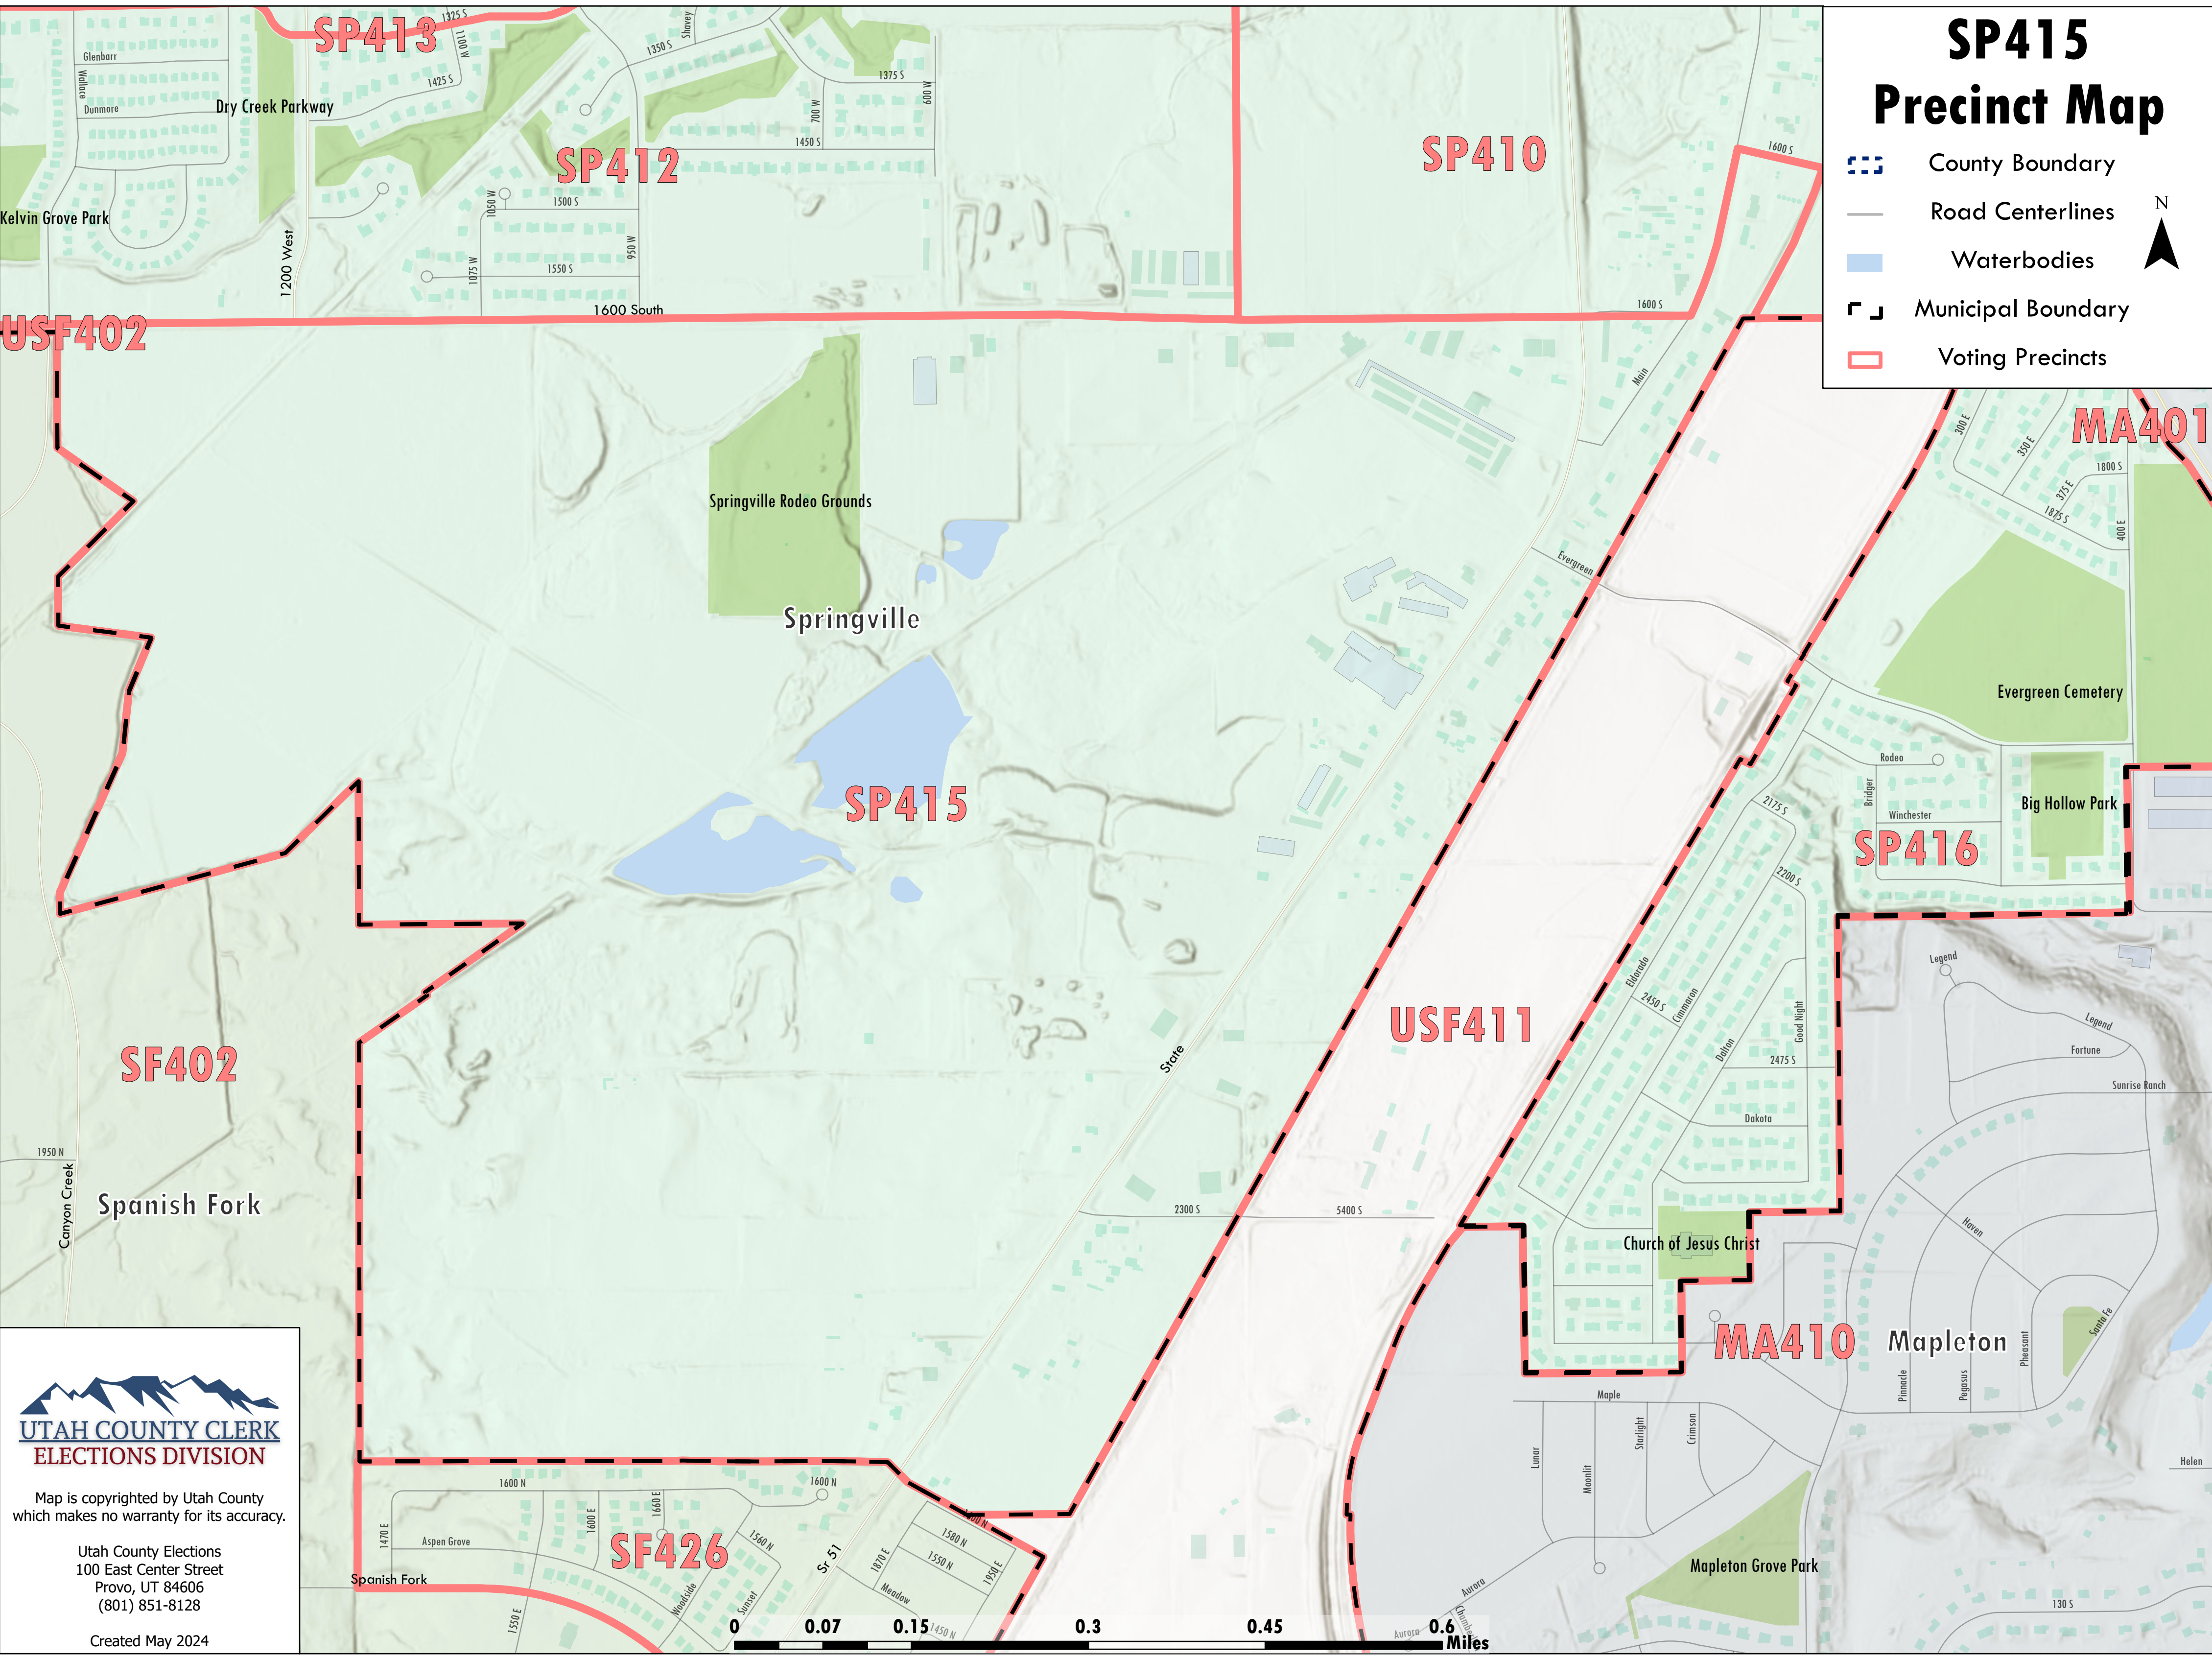

SP415 Precinct Map

-  County Boundary
-  Road Centerlines
-  Waterbodies
-  Municipal Boundary
-  Voting Precincts

UTAH COUNTY CLERK
ELECTIONS DIVISION

Map is copyrighted by Utah County
which makes no warranty for its accuracy.

Utah County Elections
100 East Center Street
Provo, UT 84606
(801) 851-8128

Created May 2024