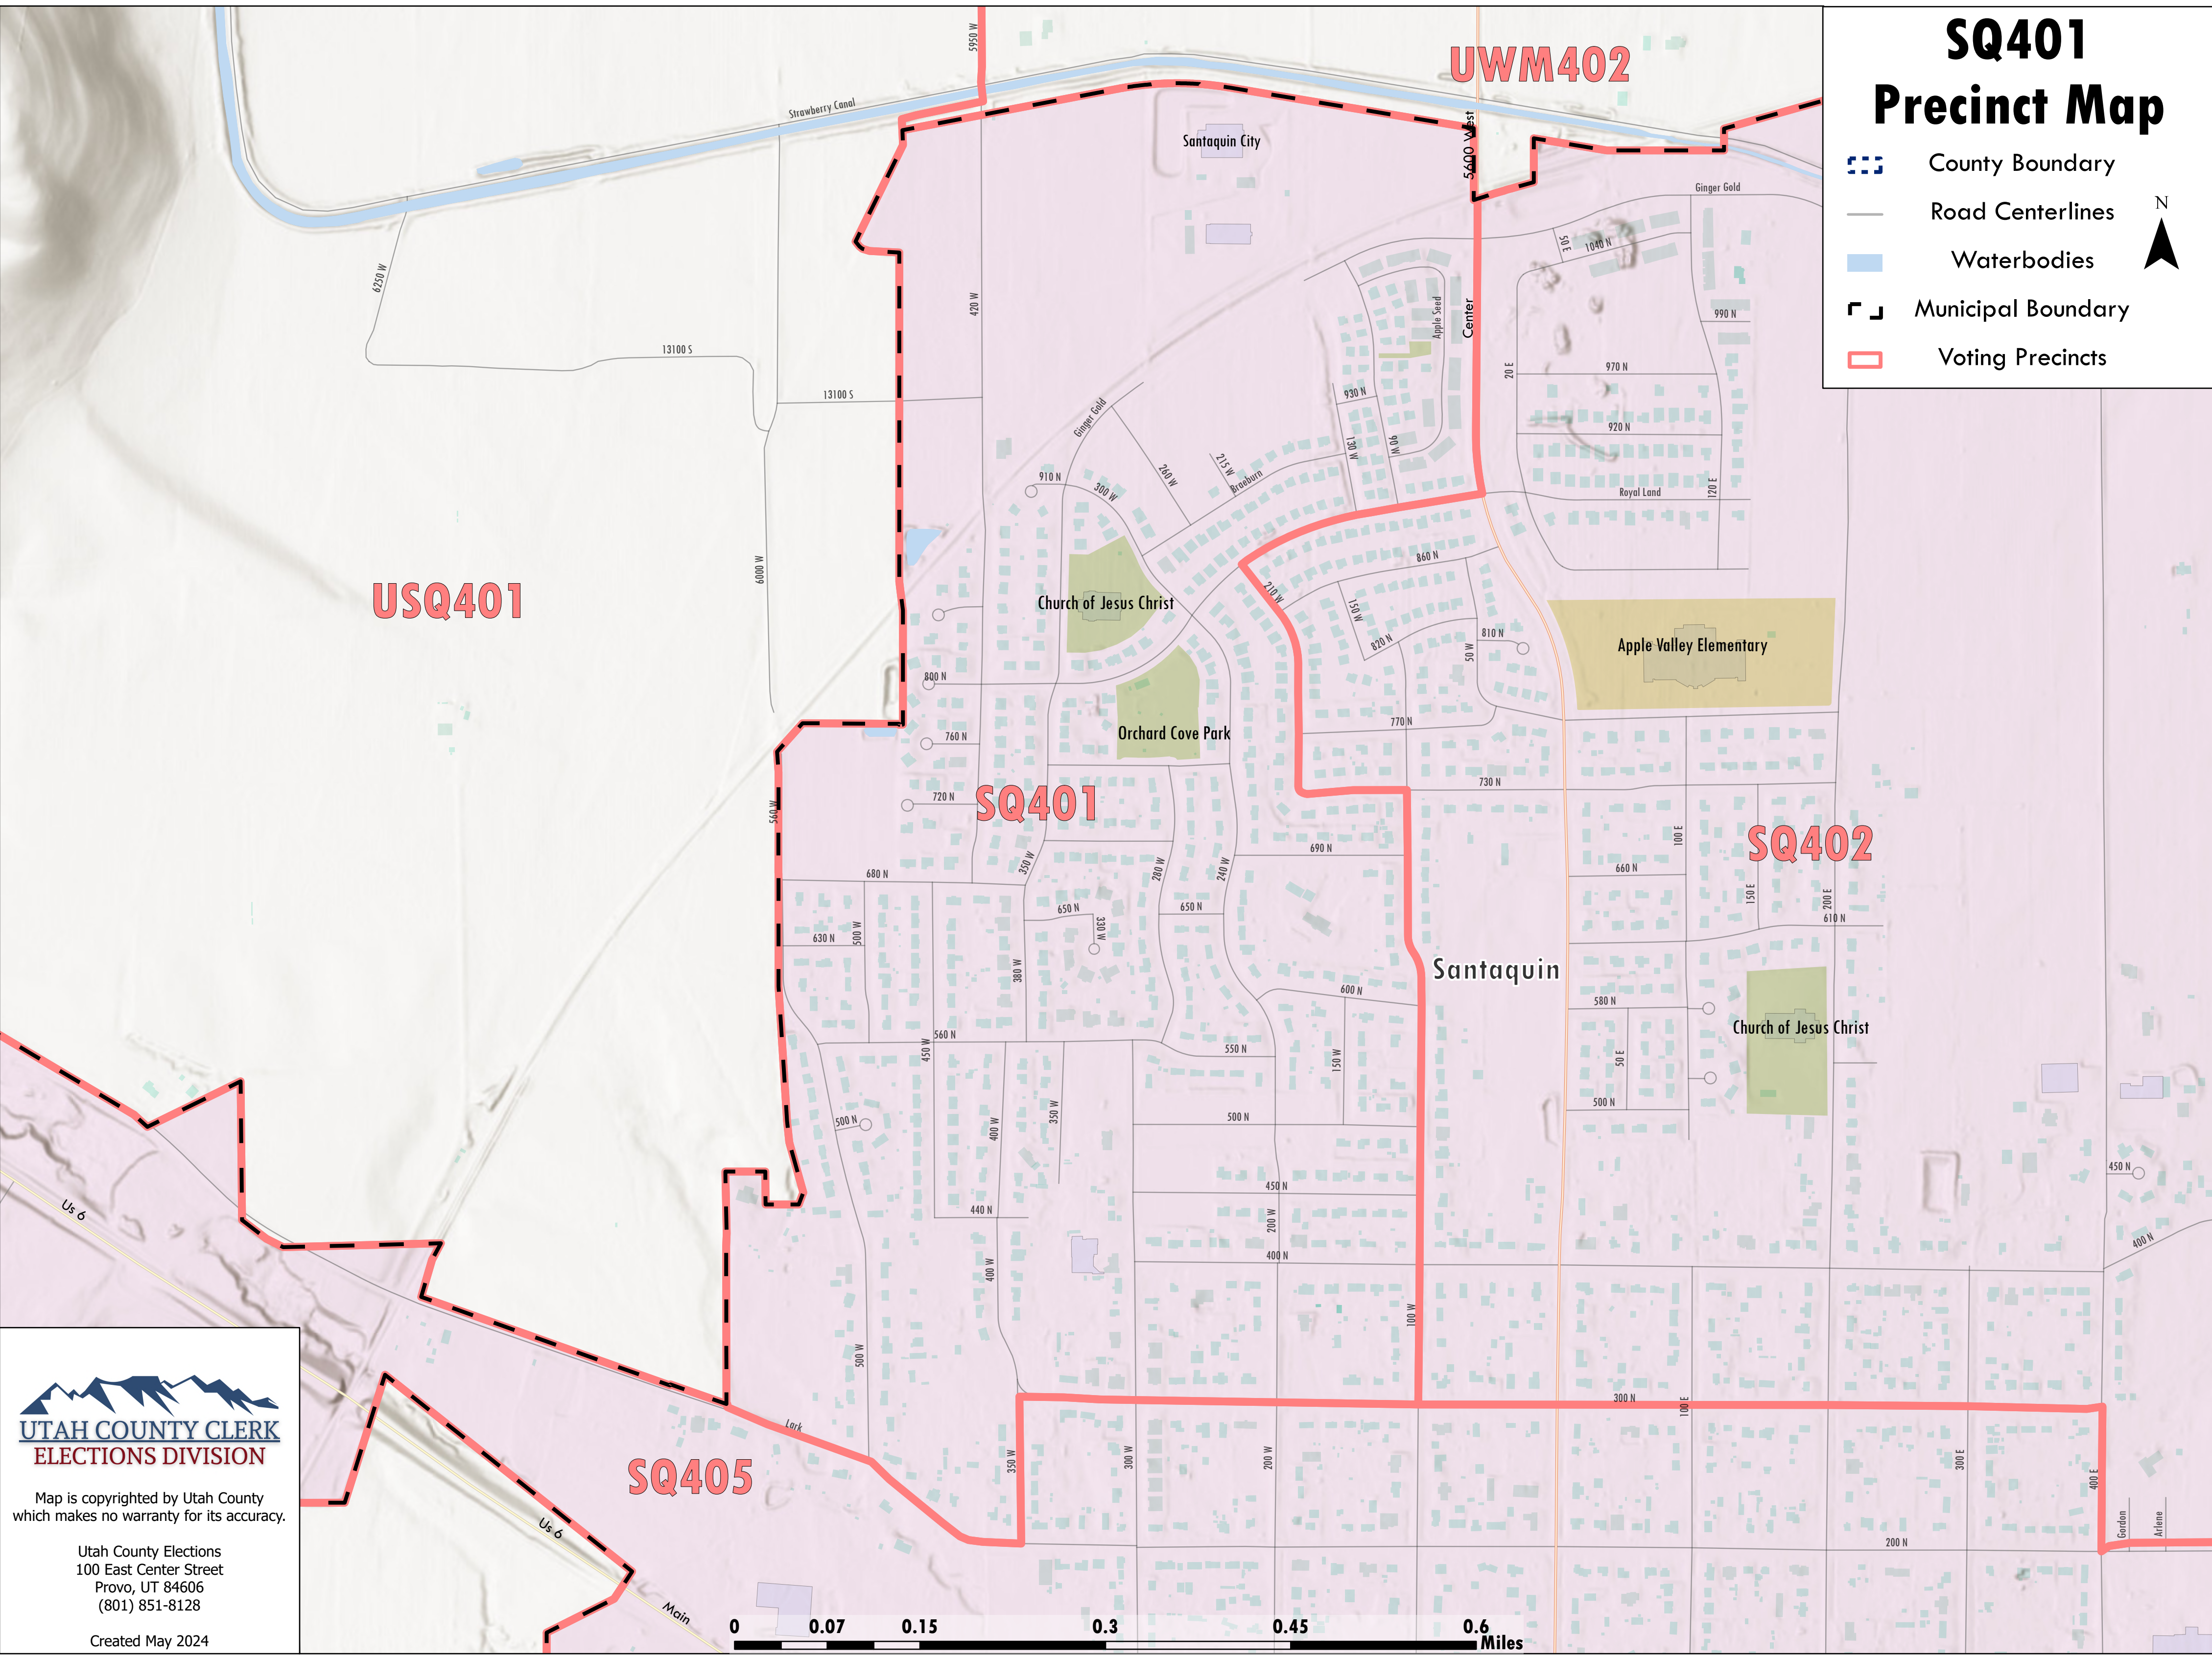

SQ401 Precinct Map

-  County Boundary
-  Road Centerlines
-  Waterbodies
-  Municipal Boundary
-  Voting Precincts

Map is copyrighted by Utah County which makes no warranty for its accuracy.

Utah County Elections
100 East Center Street
Provo, UT 84606
(801) 851-8128

Created May 2024