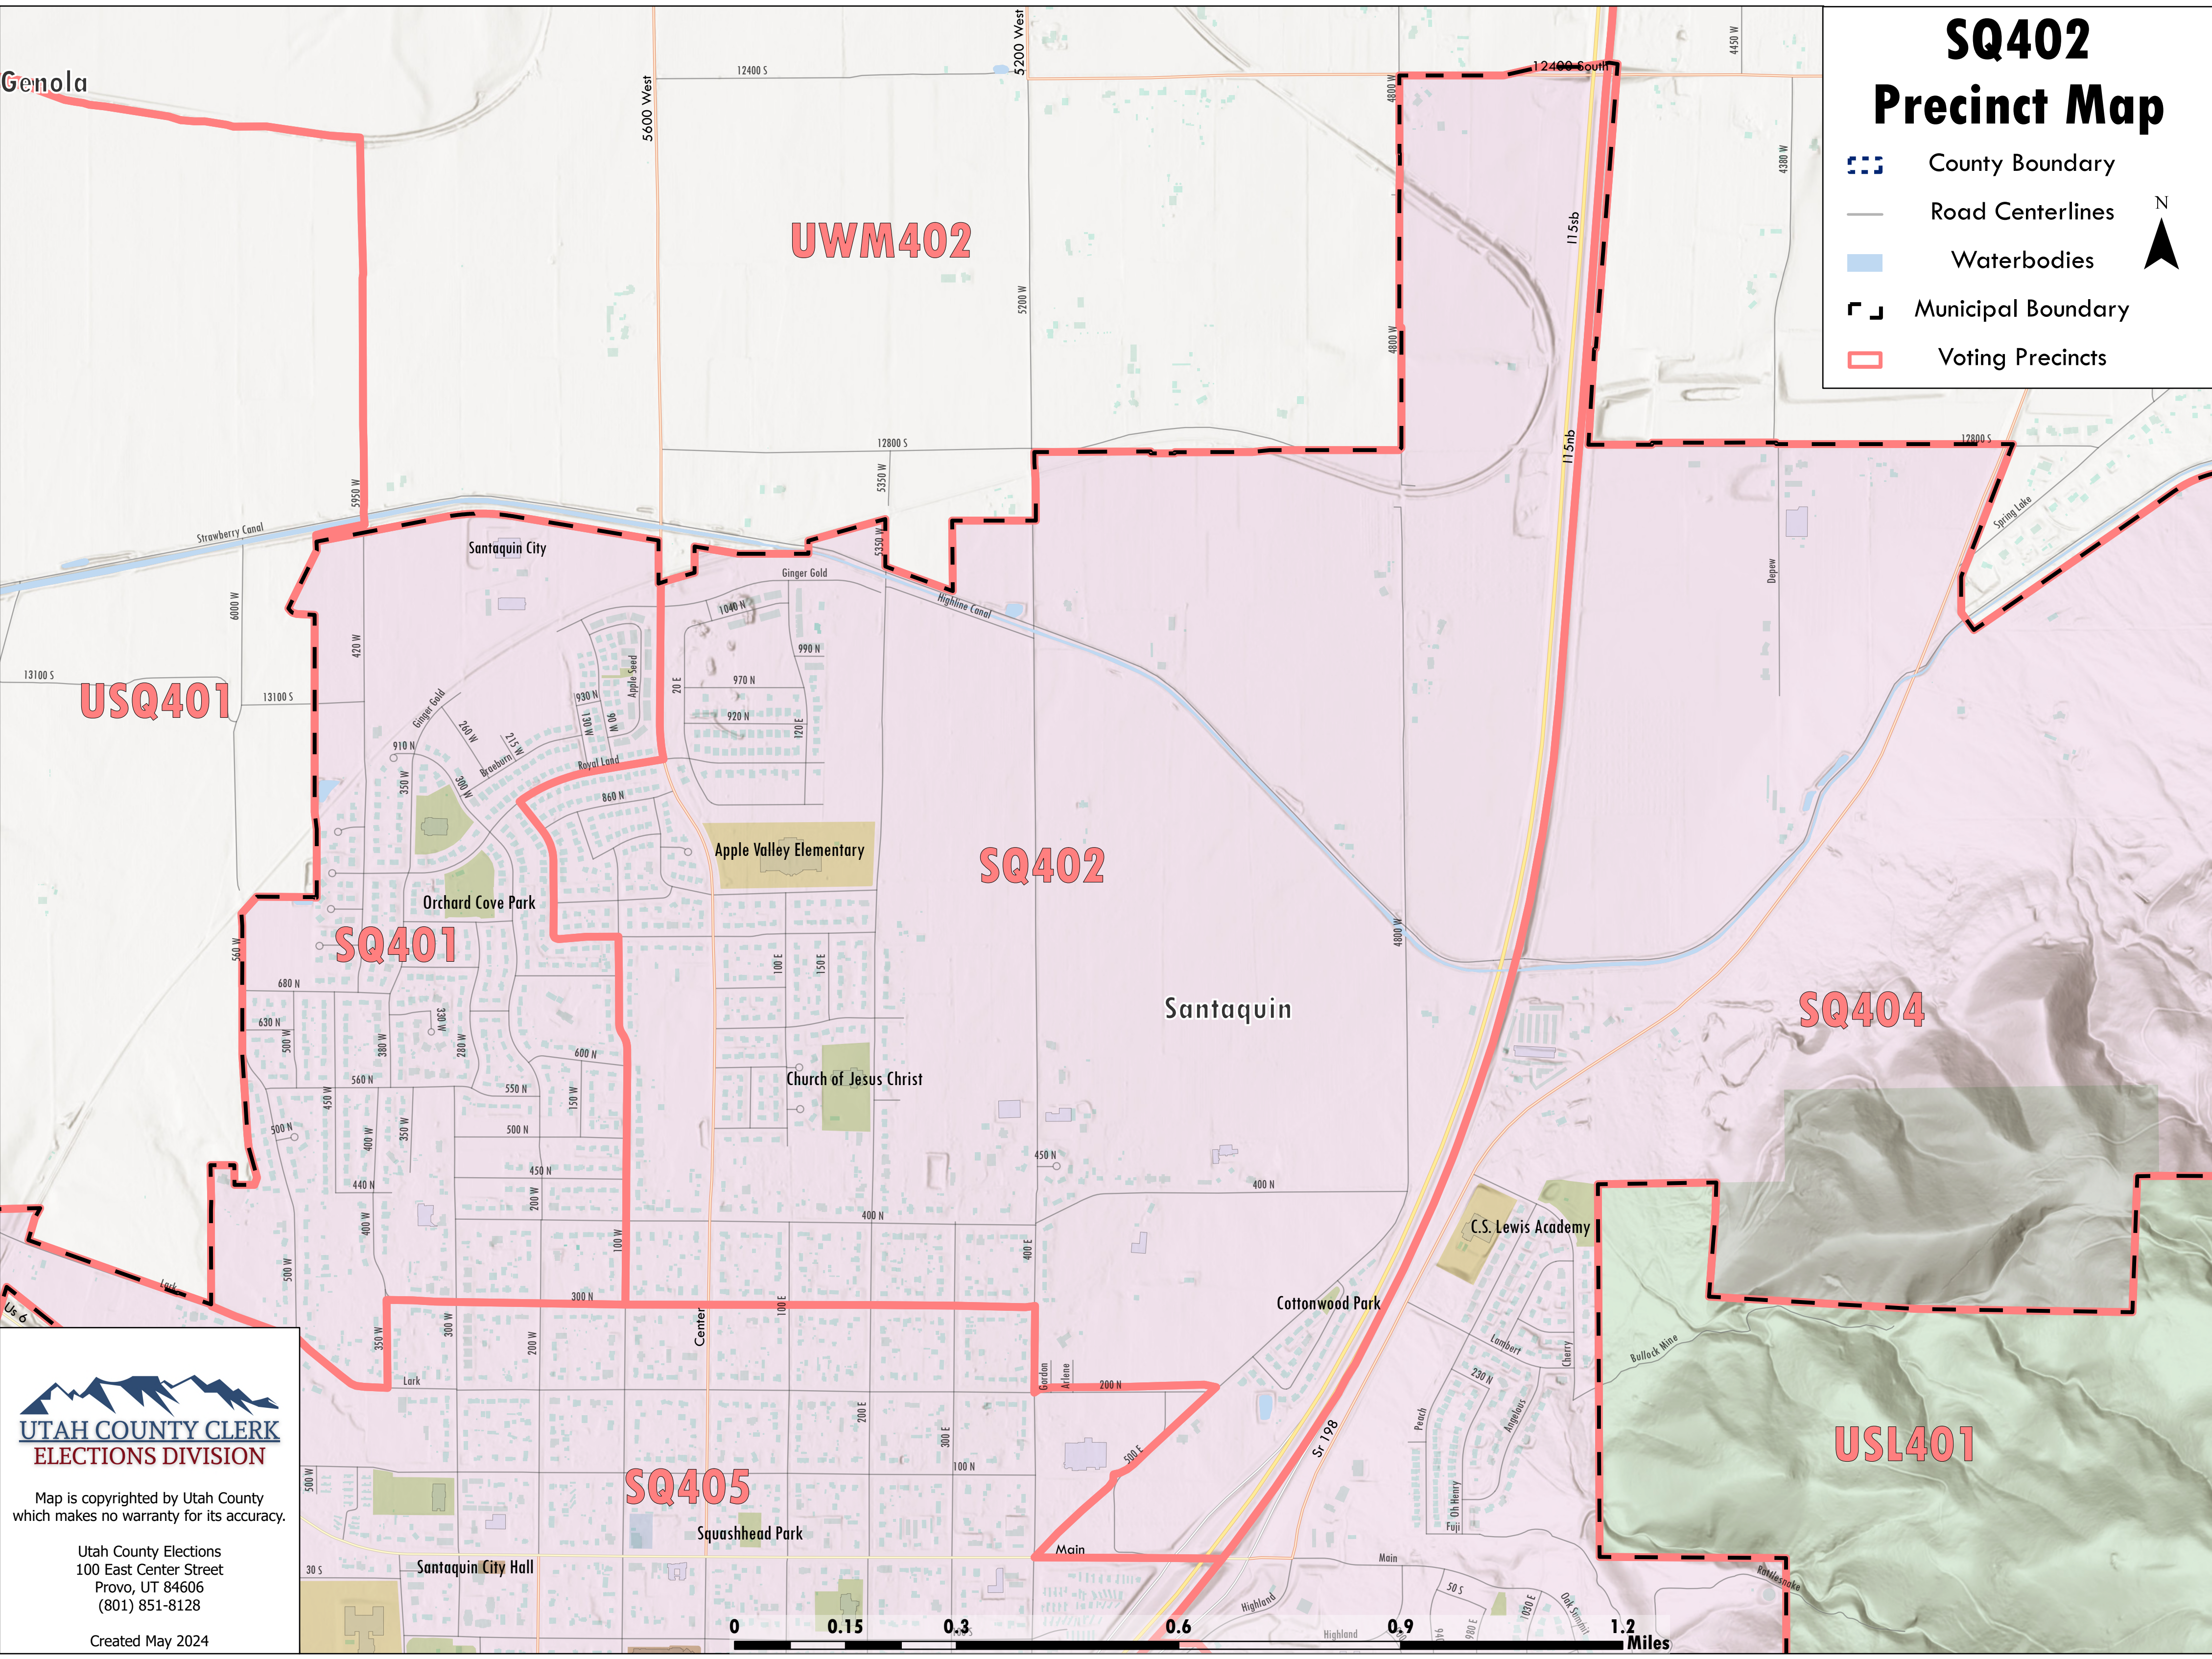

SQ402 Precinct Map

-  County Boundary
-  Road Centerlines
-  Waterbodies
-  Municipal Boundary
-  Voting Precincts

Map is copyrighted by Utah County which makes no warranty for its accuracy.

Utah County Elections
100 East Center Street
Provo, UT 84606
(801) 851-8128

Created May 2024