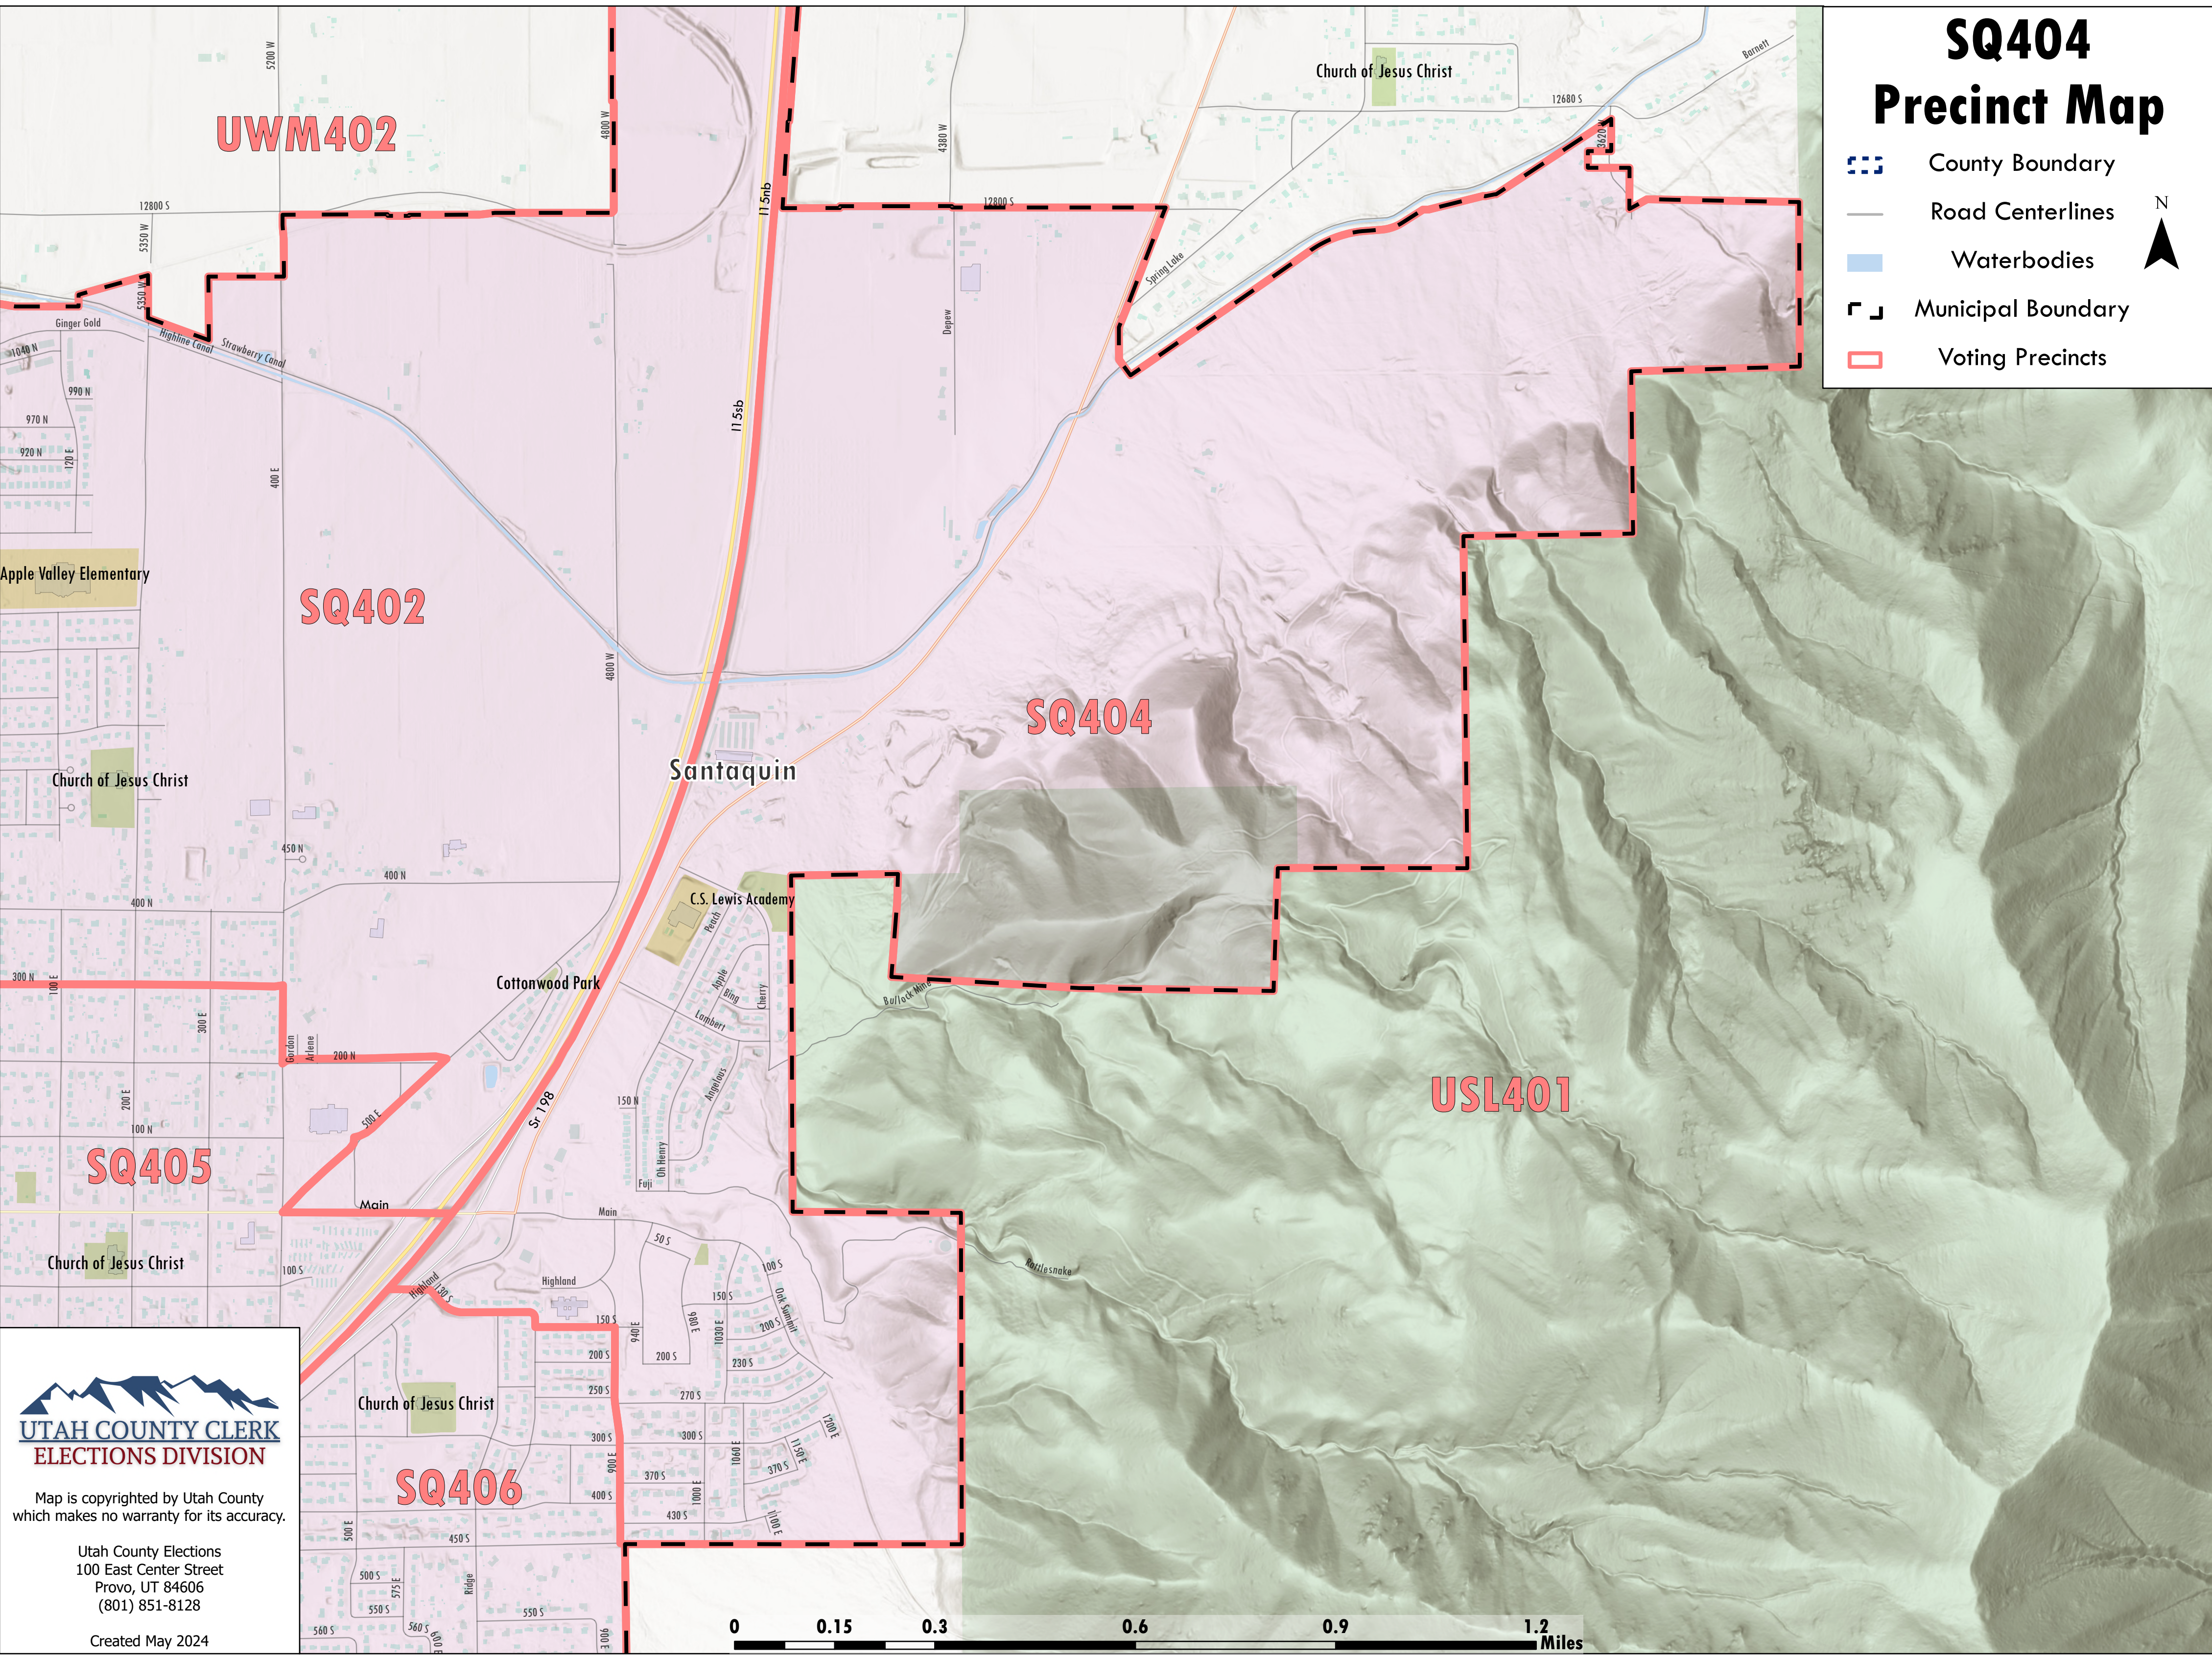

SQ404 Precinct Map

-  County Boundary
-  Road Centerlines
-  Waterbodies
-  Municipal Boundary
-  Voting Precincts

UTAH COUNTY CLERK
ELECTIONS DIVISION

Map is copyrighted by Utah County
which makes no warranty for its accuracy.

Utah County Elections
100 East Center Street
Provo, UT 84606
(801) 851-8128

Created May 2024