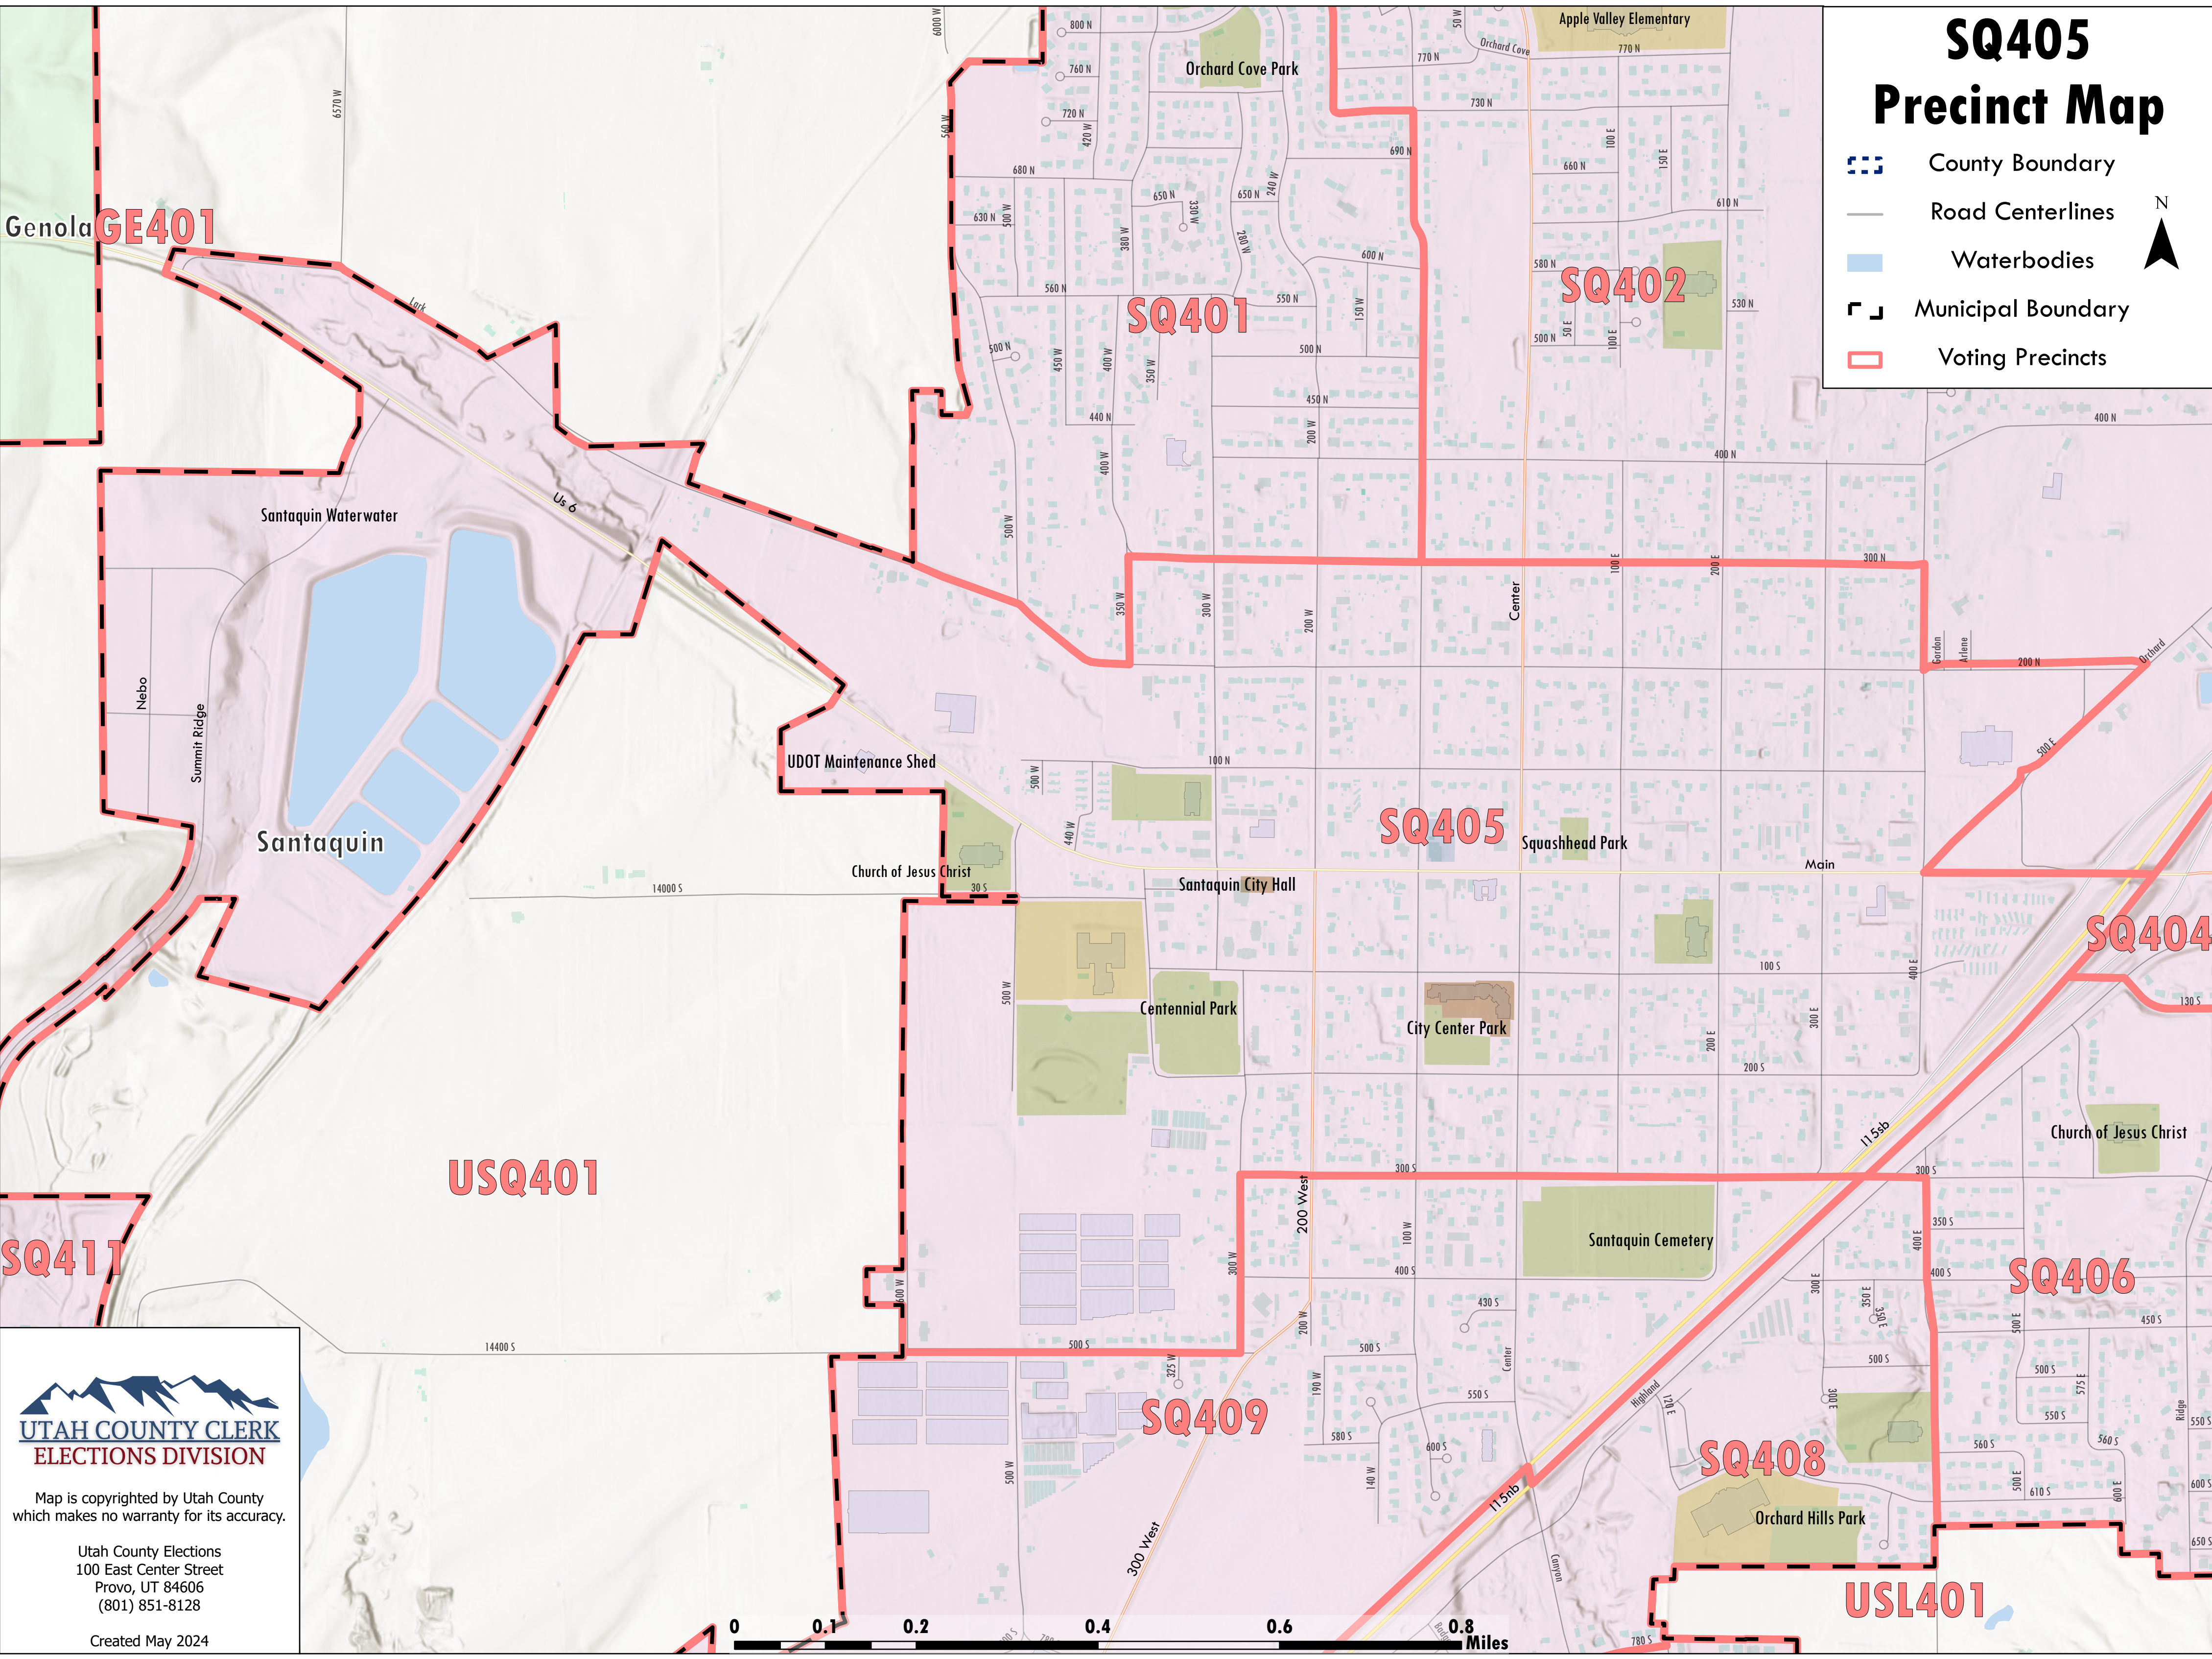

SQ405 Precinct Map

-  County Boundary
-  Road Centerlines
-  Waterbodies
-  Municipal Boundary
-  Voting Precincts

**UTAH COUNTY CLERK
ELECTIONS DIVISION**

Map is copyrighted by Utah County
which makes no warranty for its accuracy.

Utah County Elections
100 East Center Street
Provo, UT 84606
(801) 851-8128

Created May 2024