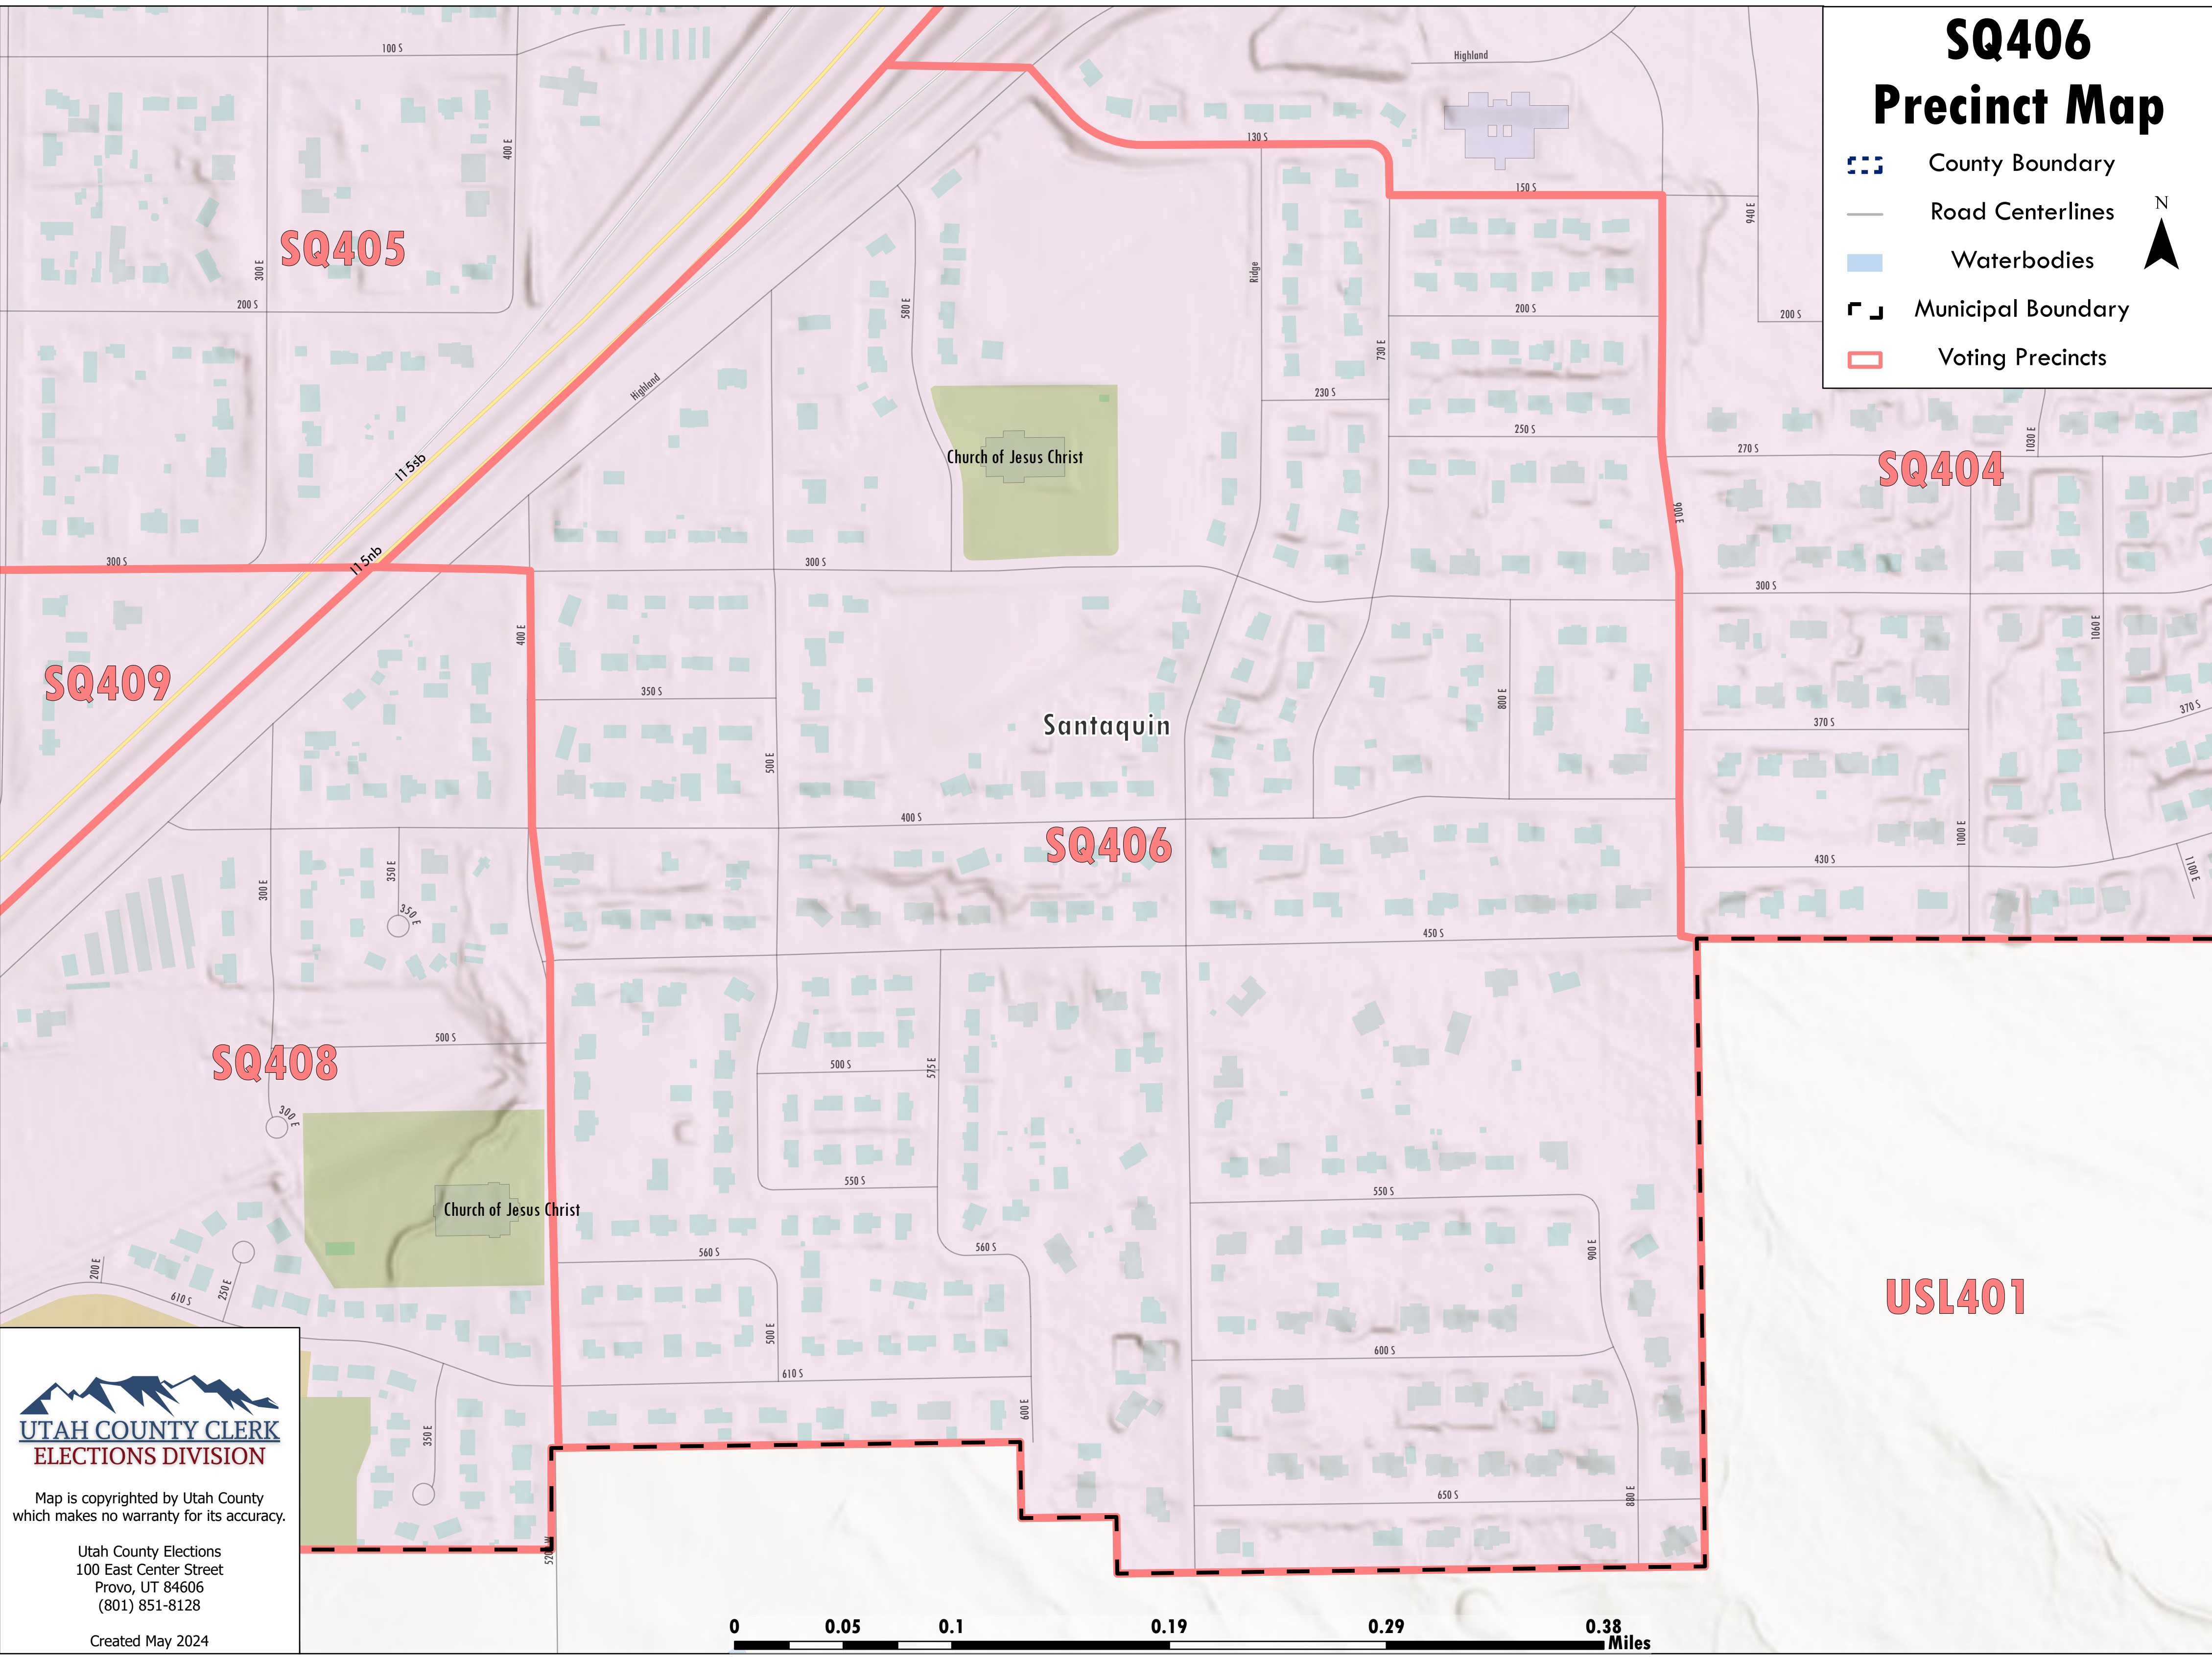

SQ406 Precinct Map

-  County Boundary
-  Road Centerlines
-  Waterbodies
-  Municipal Boundary
-  Voting Precincts

Map is copyrighted by Utah County which makes no warranty for its accuracy.

Utah County Elections
100 East Center Street
Provo, UT 84606
(801) 851-8128

Created May 2024