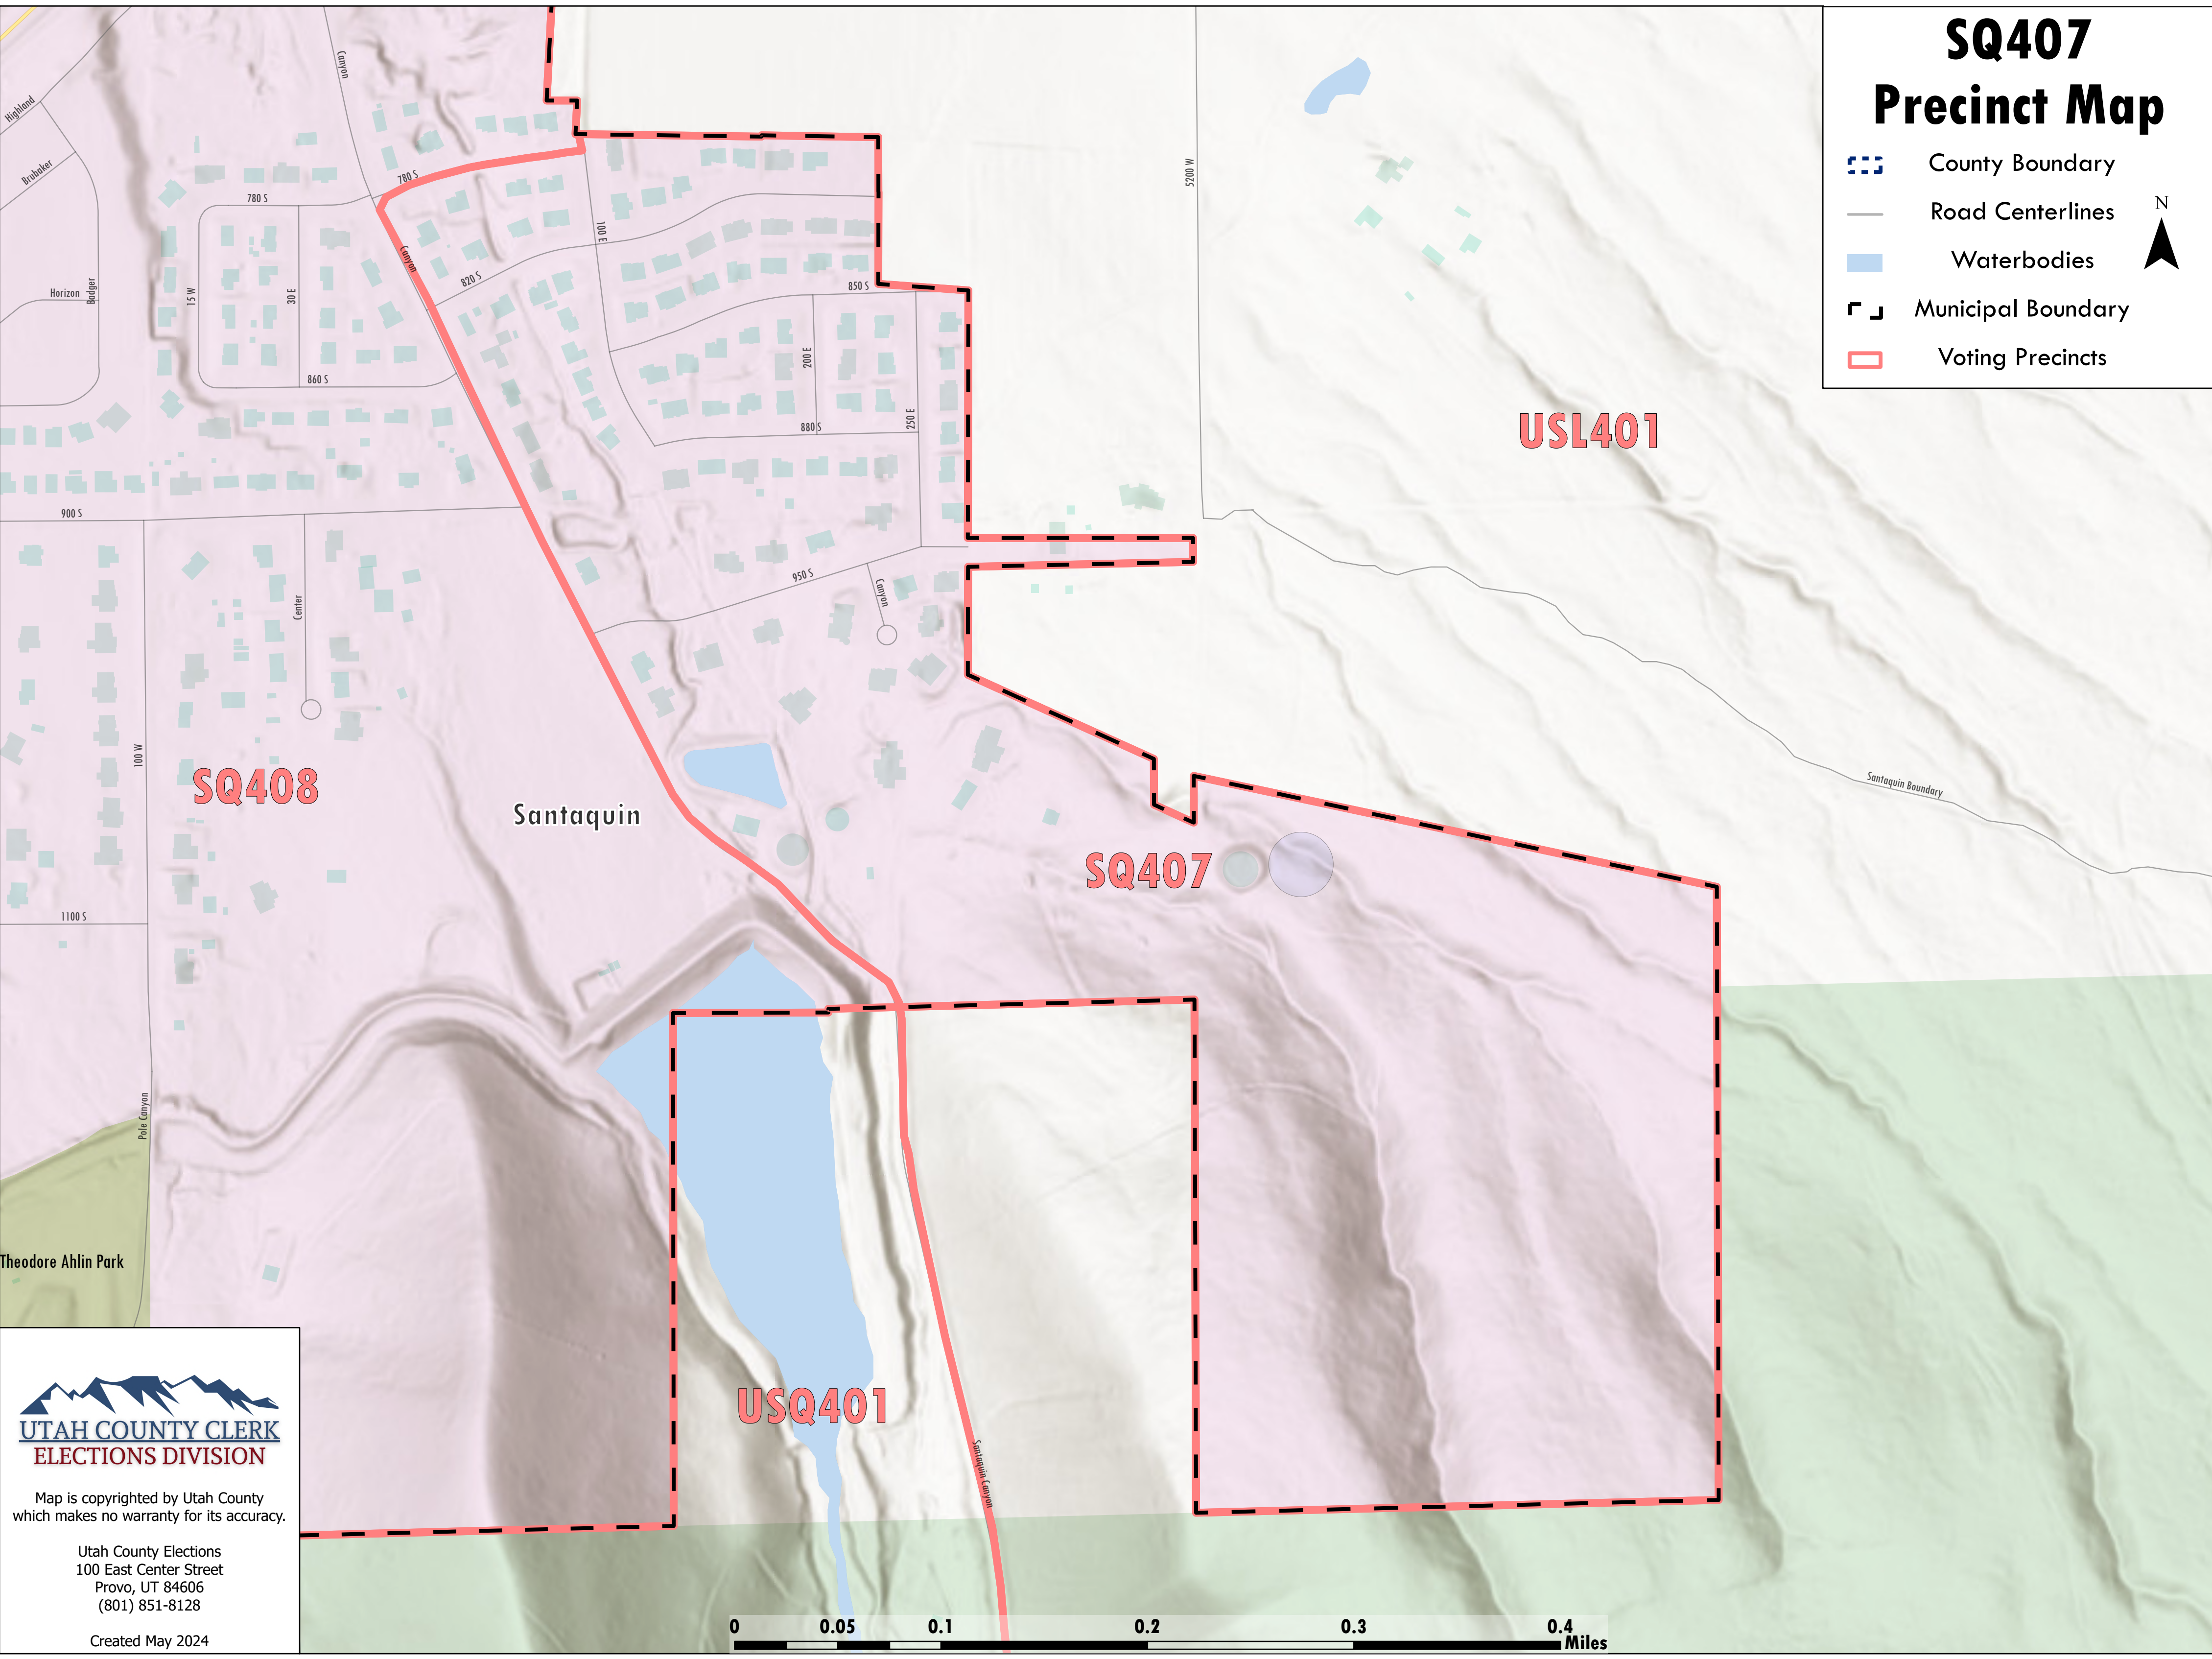

# SQ407 Precinct Map

-  County Boundary
-  Road Centerlines
-  Waterbodies
-  Municipal Boundary
-  Voting Precincts

**UTAH COUNTY CLERK**  
**ELECTIONS DIVISION**

Map is copyrighted by Utah County  
which makes no warranty for its accuracy.

Utah County Elections  
100 East Center Street  
Provo, UT 84606  
(801) 851-8128

Created May 2024