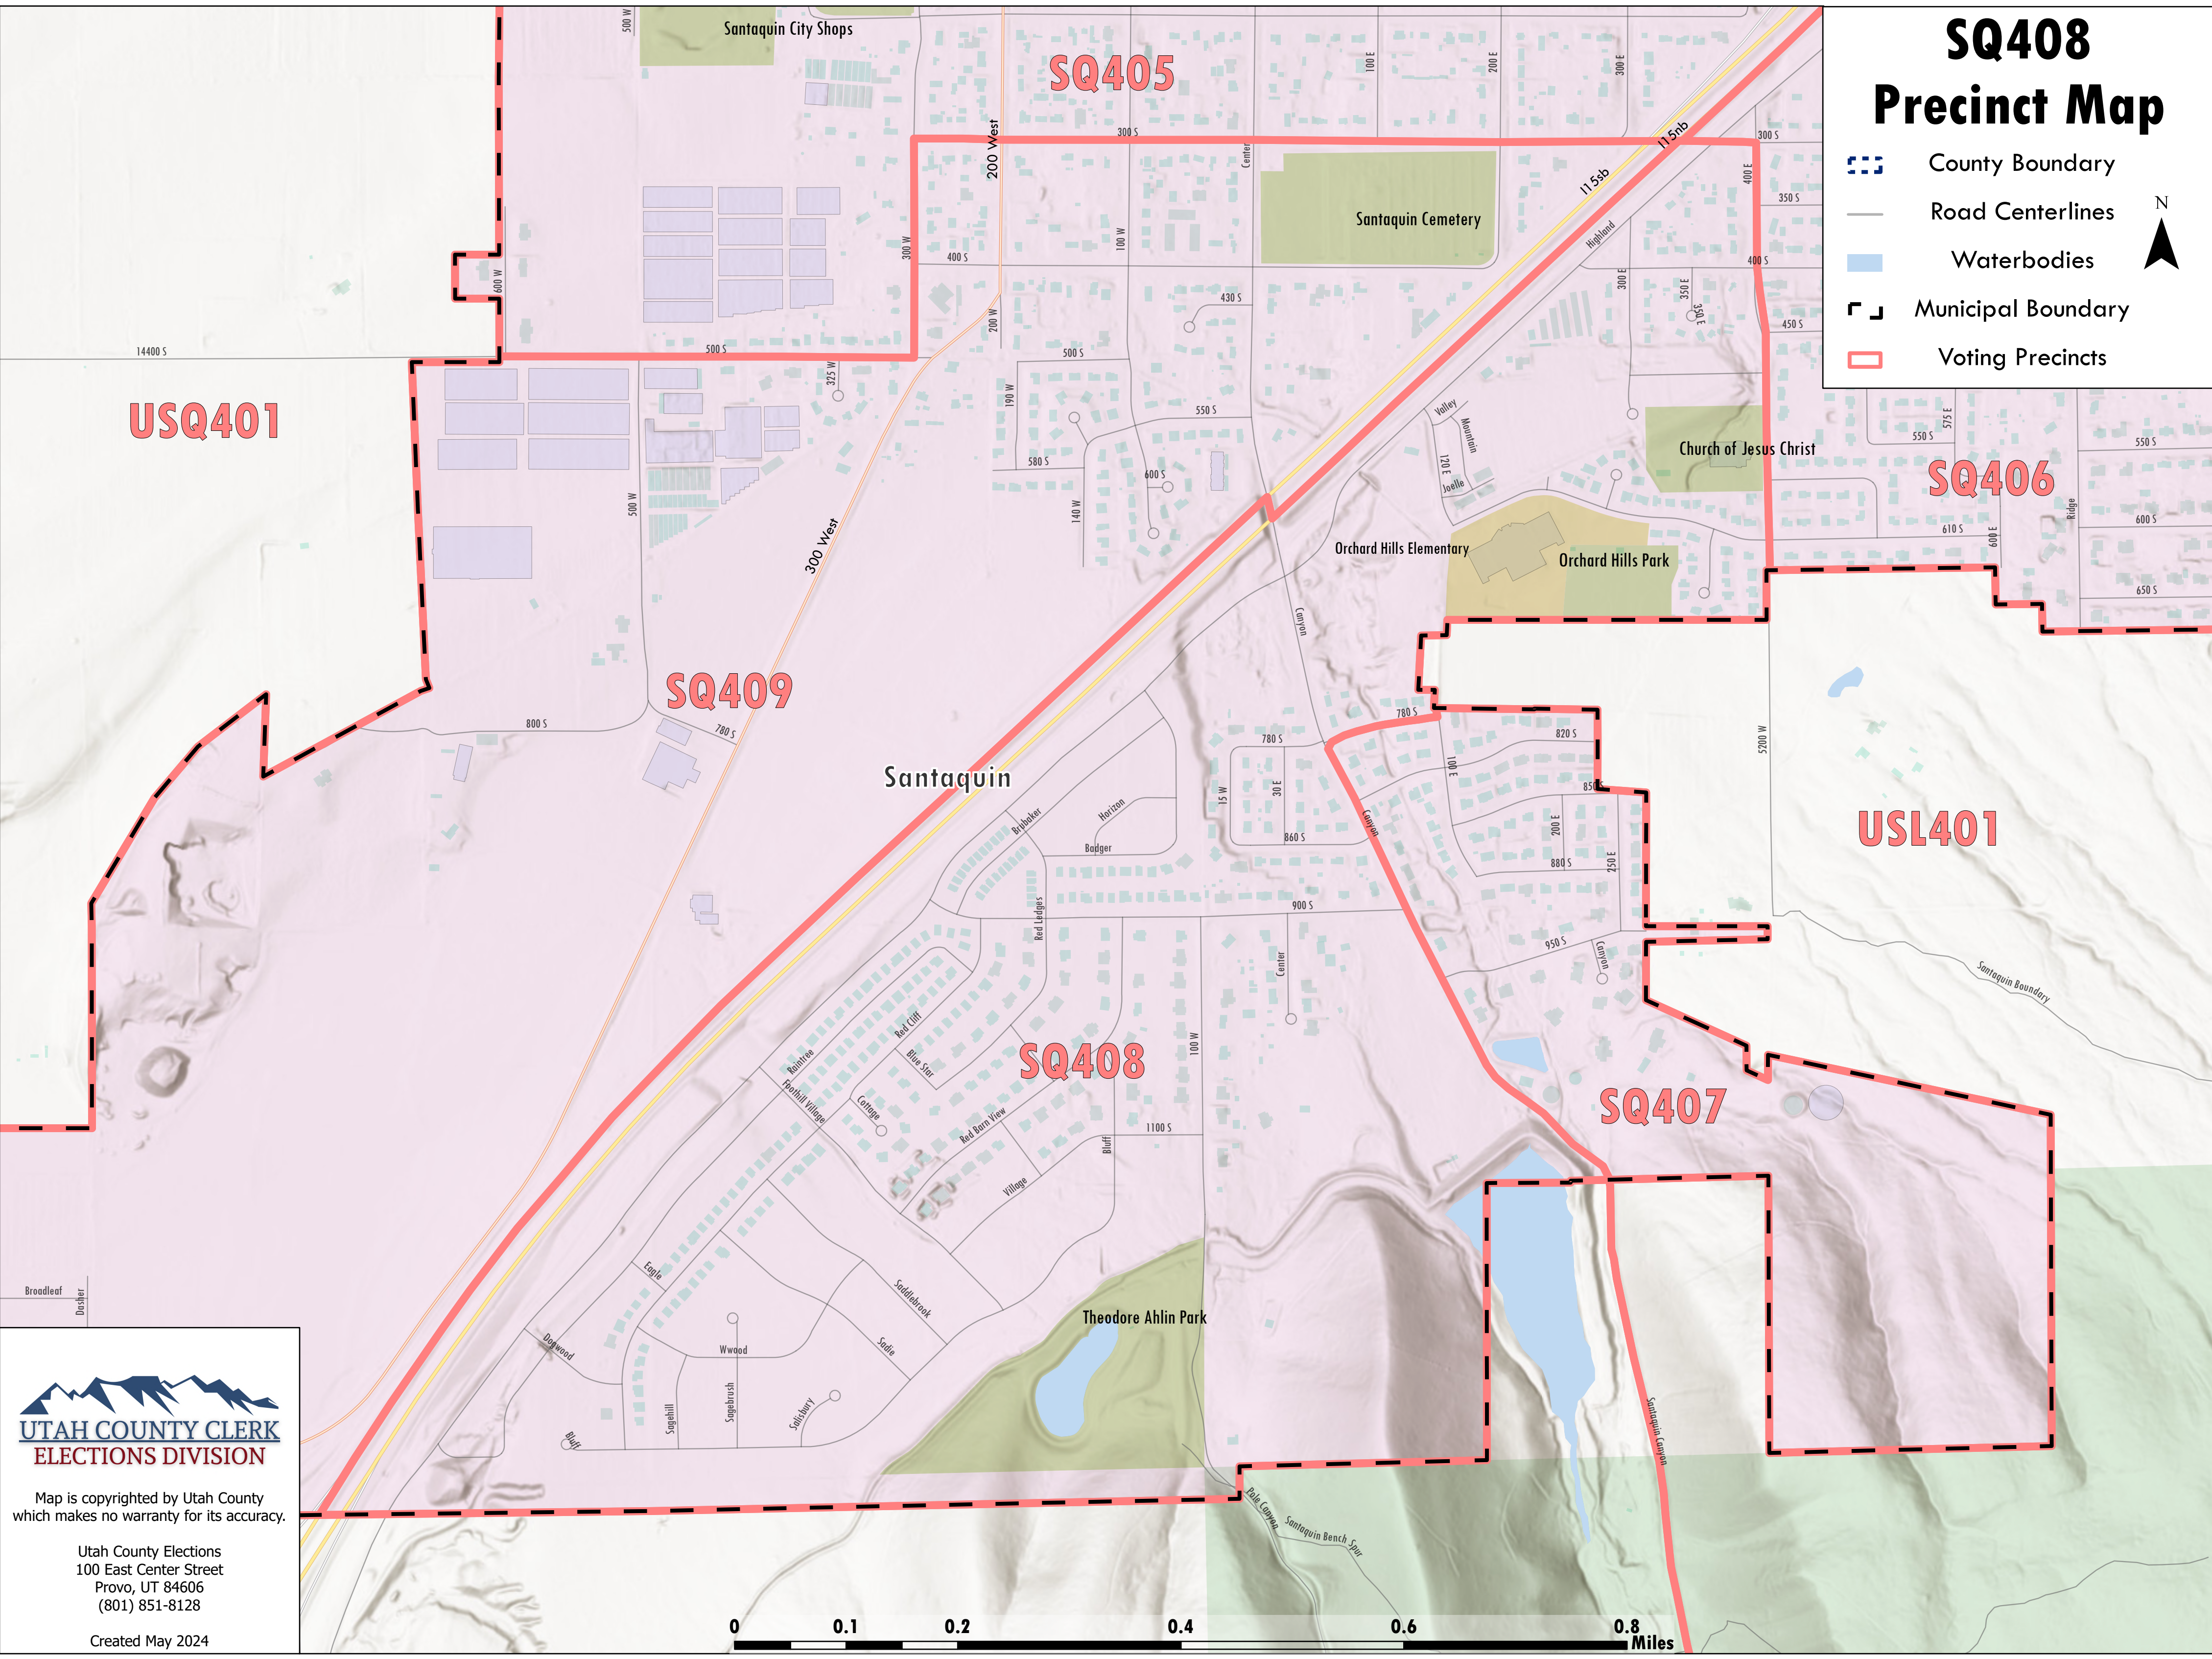

# SQ408 Precinct Map

-  County Boundary
-  Road Centerlines
-  Waterbodies
-  Municipal Boundary
-  Voting Precincts

Map is copyrighted by Utah County which makes no warranty for its accuracy.

Utah County Elections  
100 East Center Street  
Provo, UT 84606  
(801) 851-8128

Created May 2024