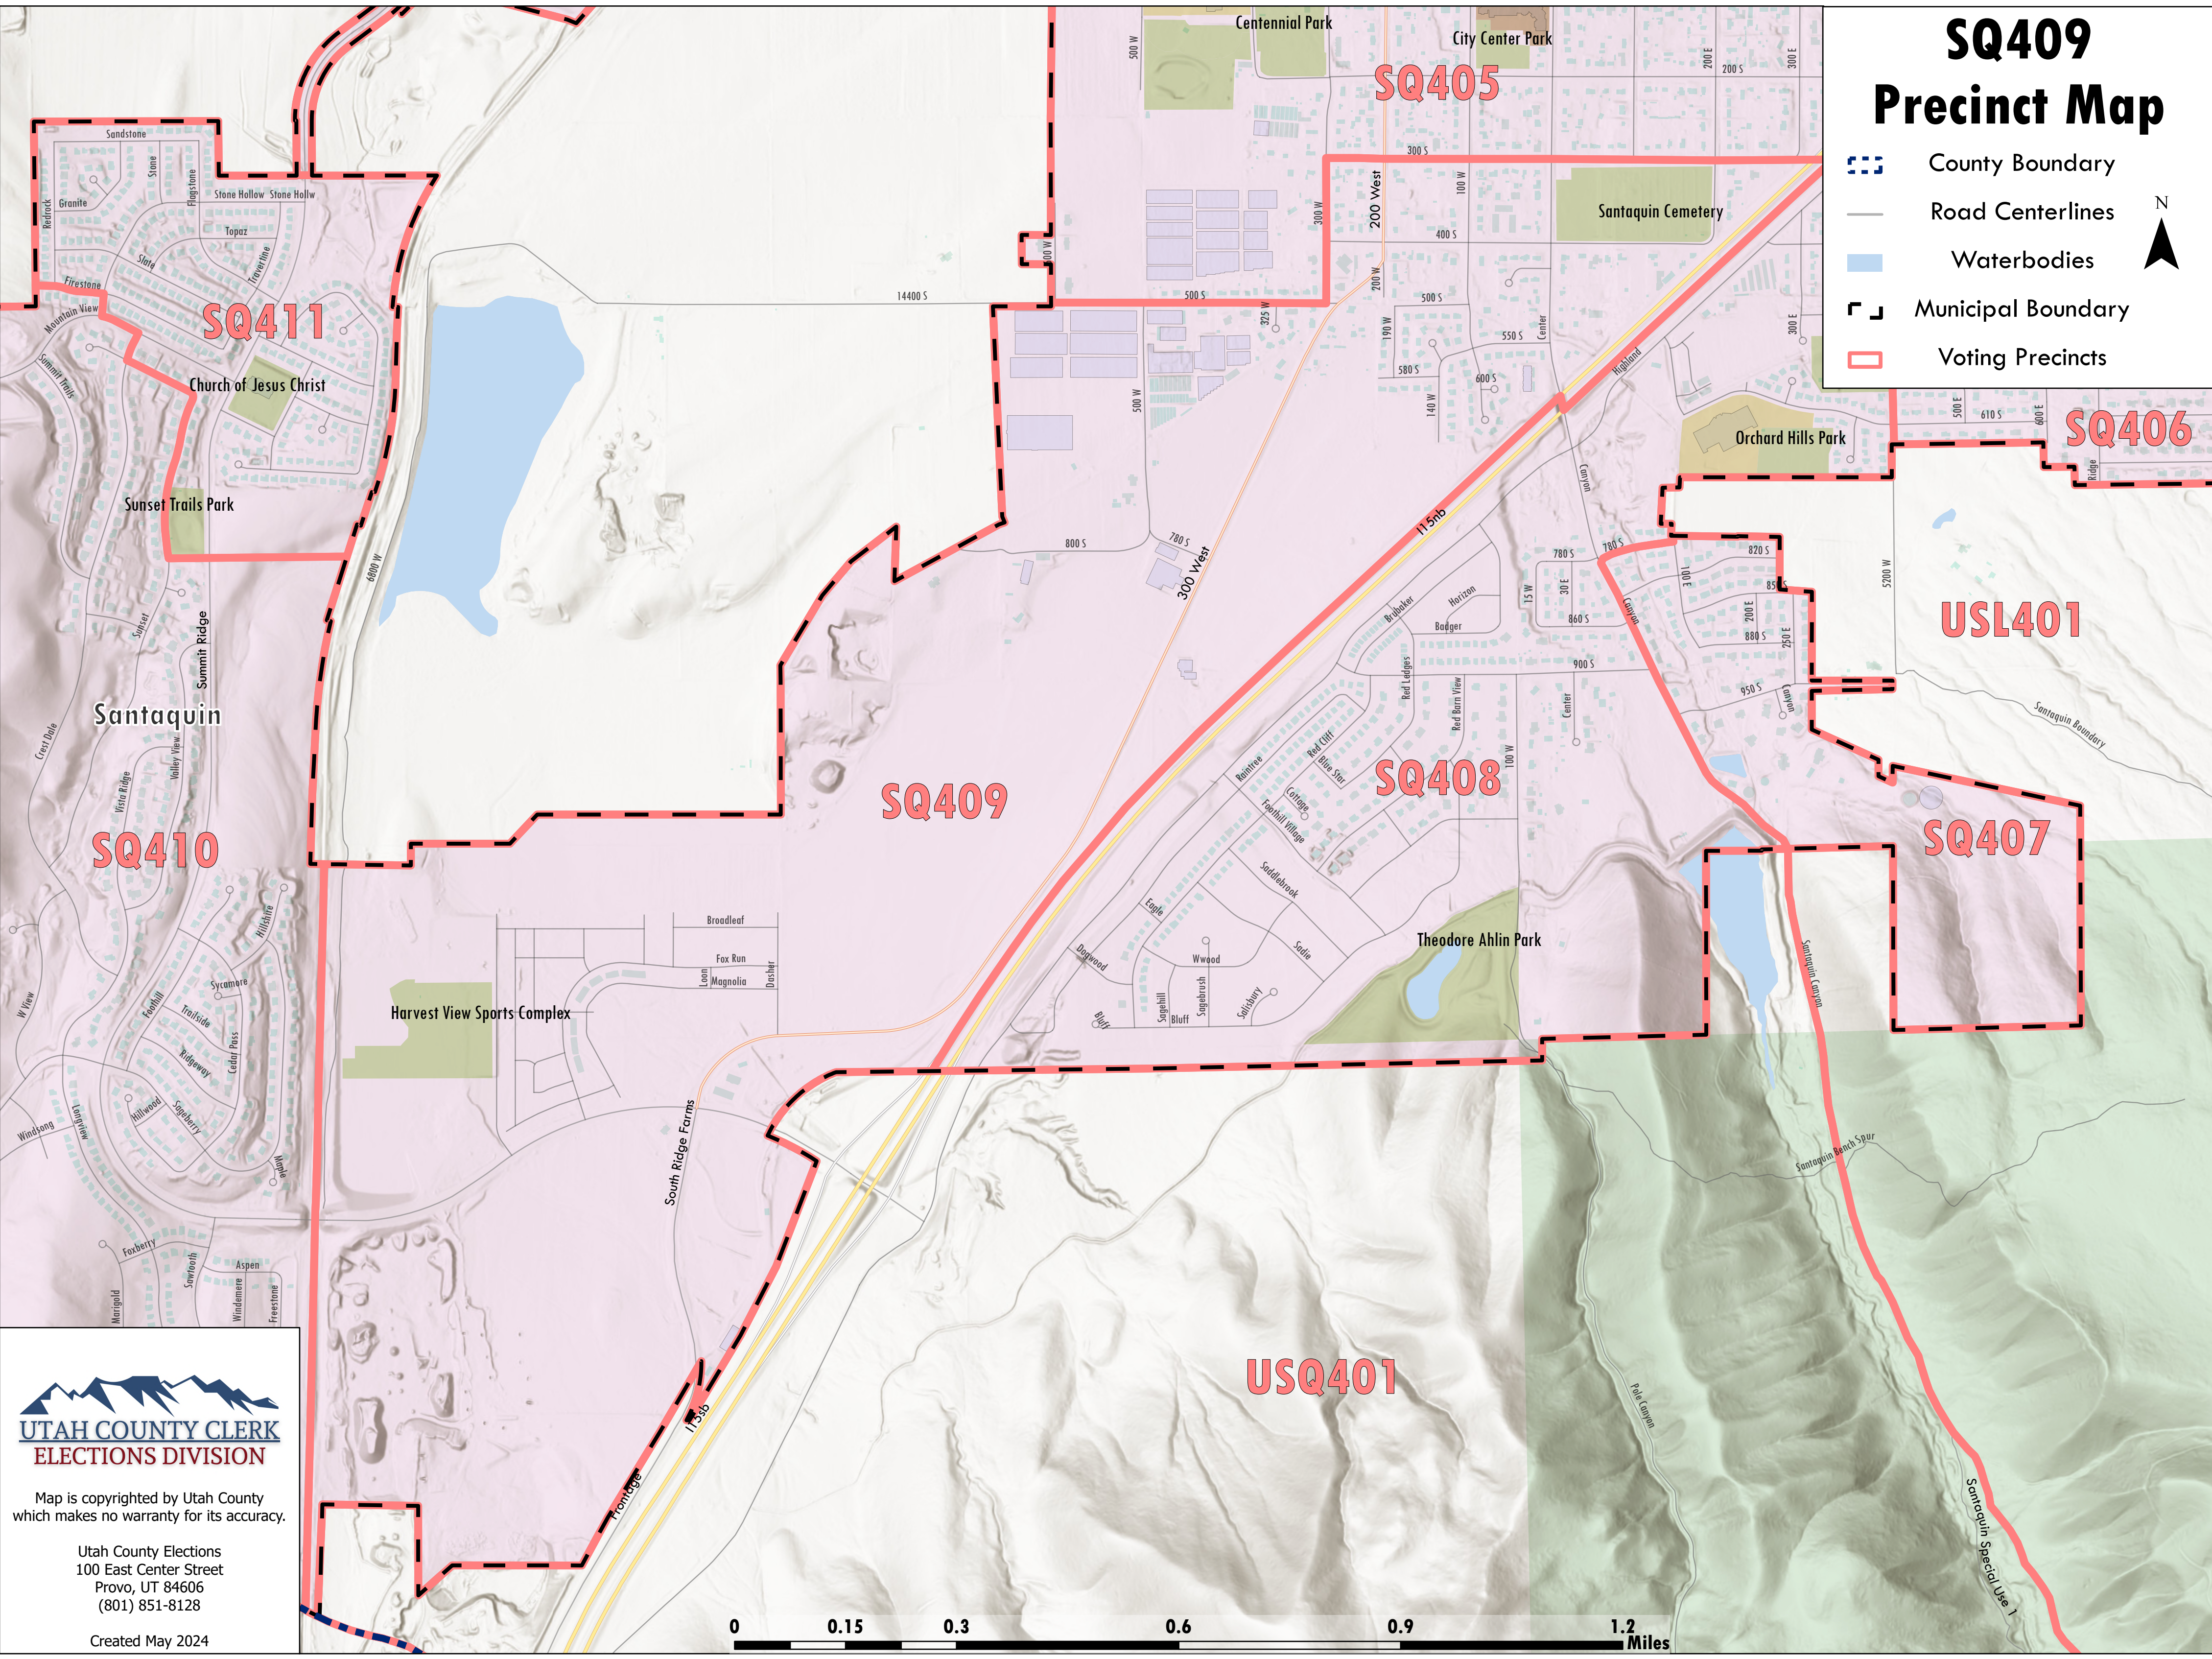

SQ409 Precinct Map

-  County Boundary
-  Road Centerlines
-  Waterbodies
-  Municipal Boundary
-  Voting Precincts

Map is copyrighted by Utah County which makes no warranty for its accuracy.

Utah County Elections
 100 East Center Street
 Provo, UT 84606
 (801) 851-8128

Created May 2024