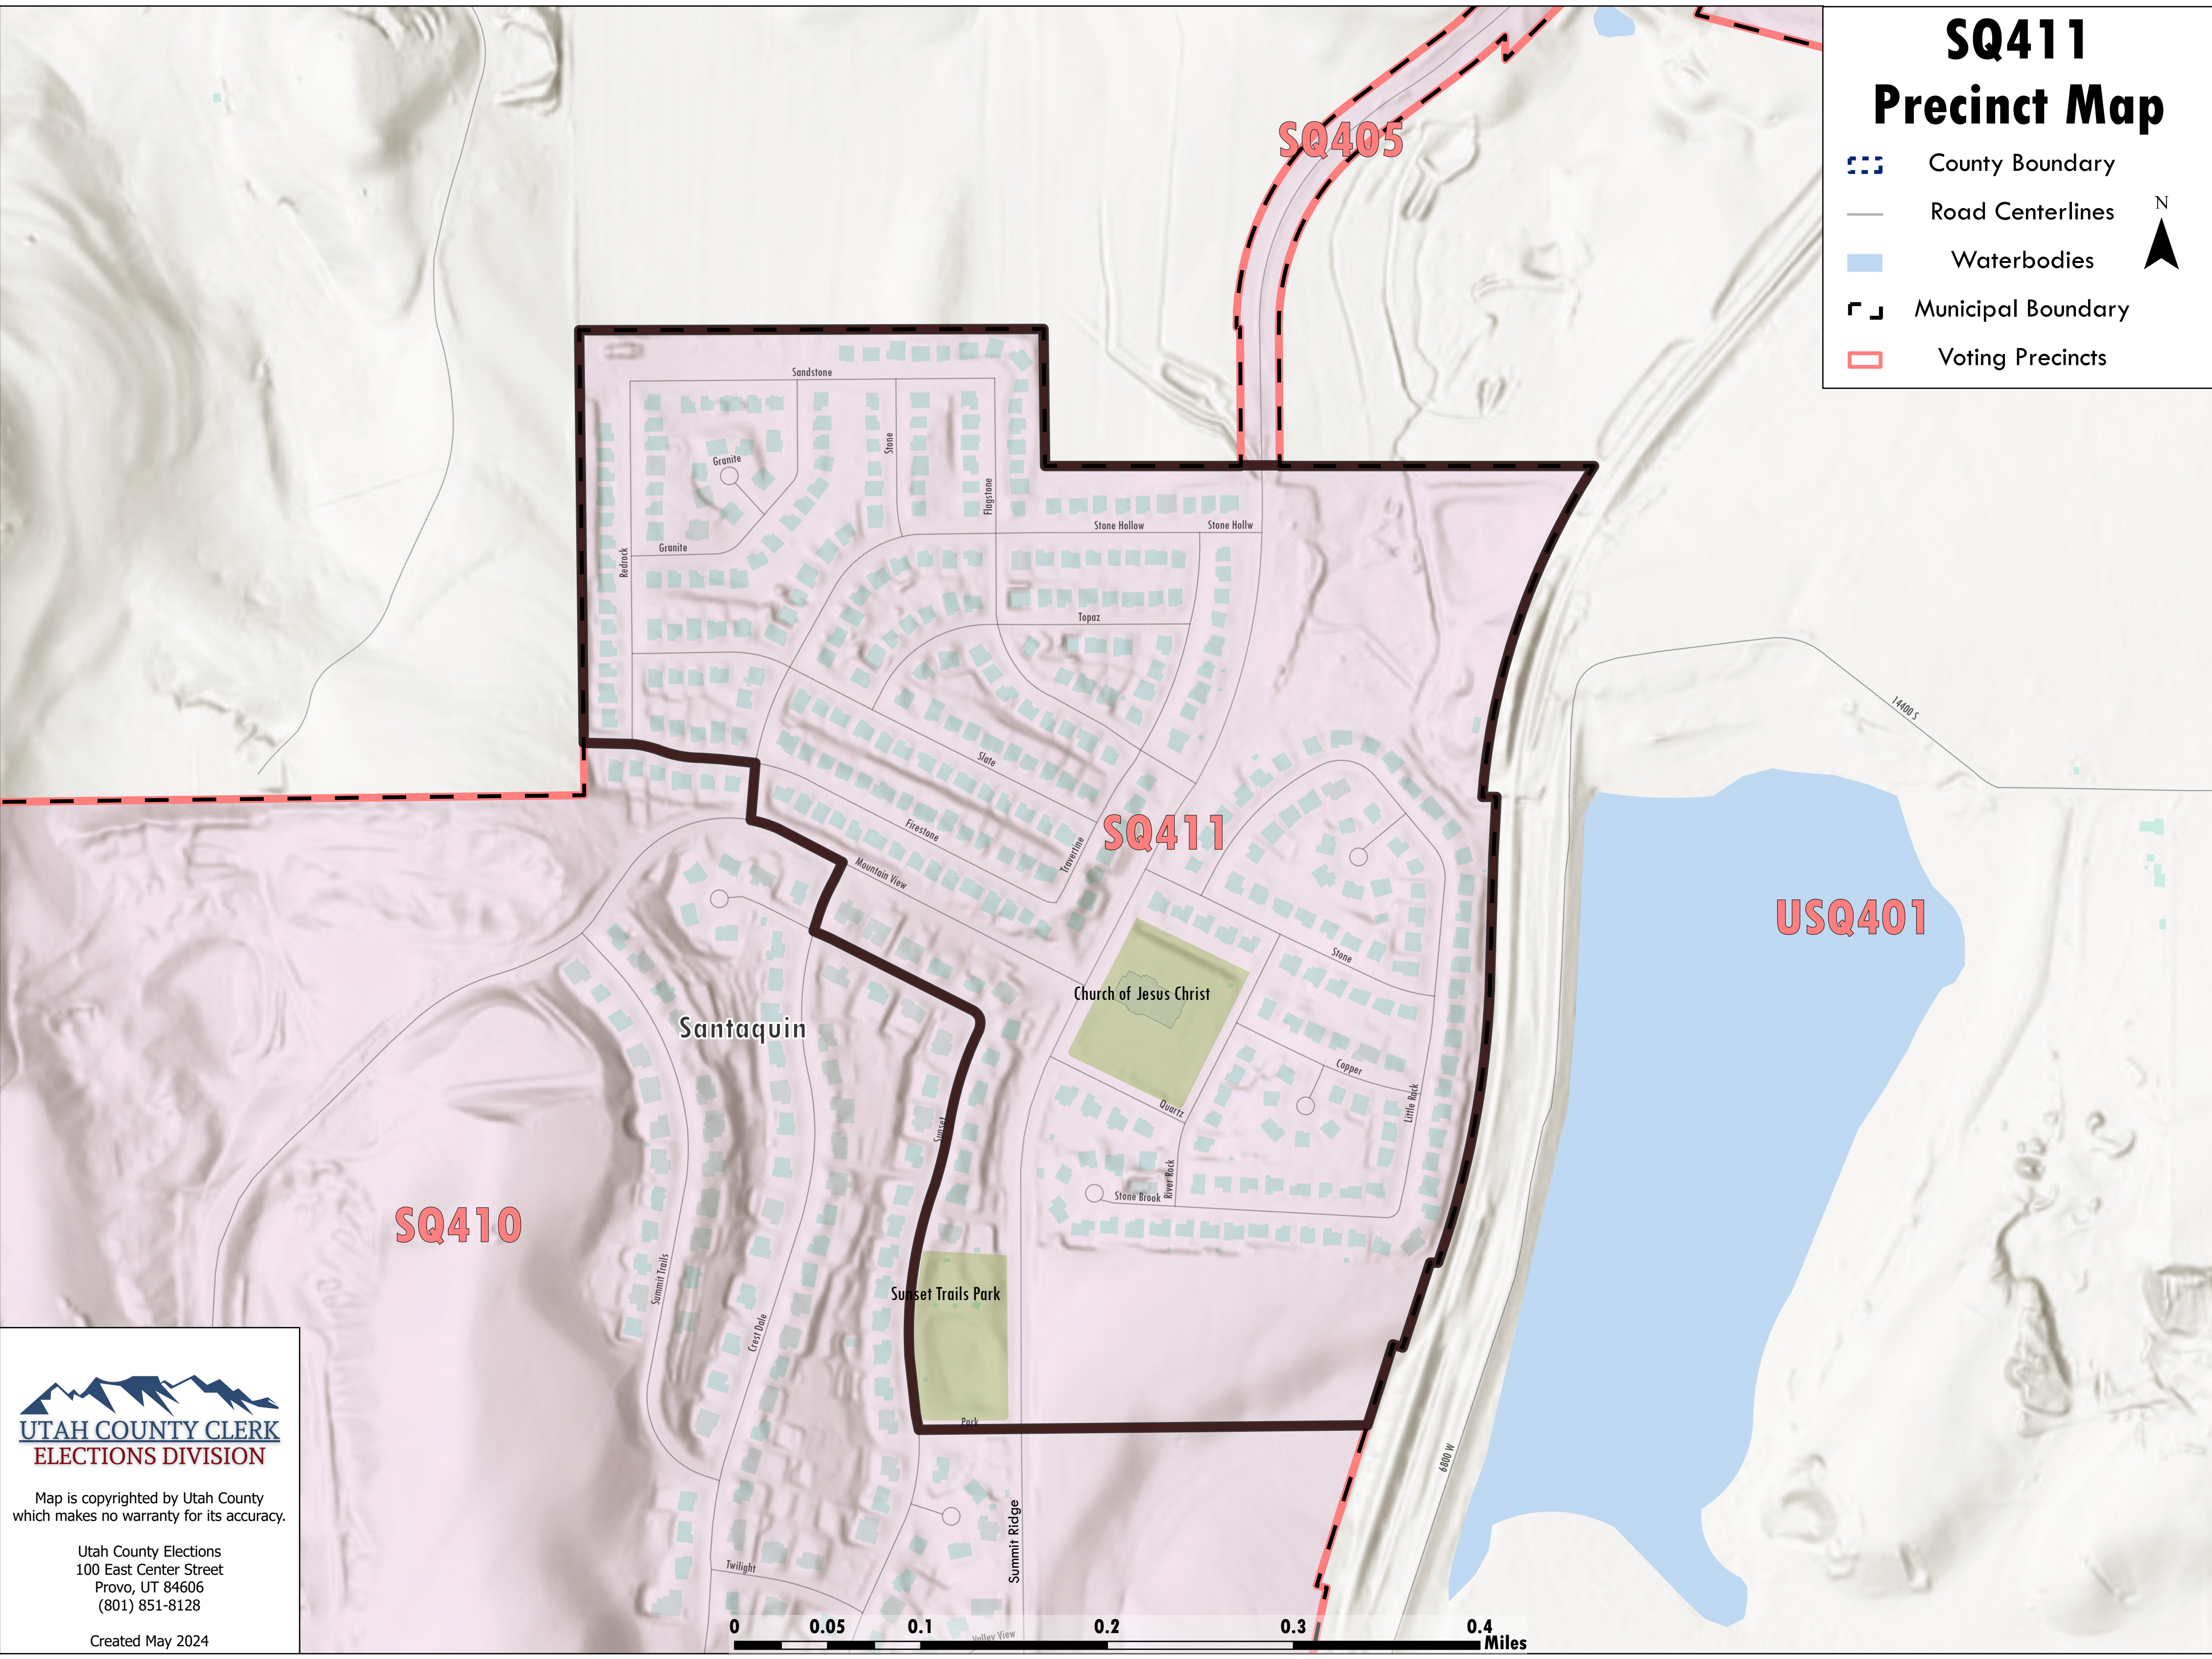

# SQ411 Precinct Map

-  County Boundary
-  Road Centerlines
-  Waterbodies
-  Municipal Boundary
-  Voting Precincts

Map is copyrighted by Utah County  
which makes no warranty for its accuracy.

Utah County Elections  
100 East Center Street  
Provo, UT 84606  
(801) 851-8128

Created May 2024