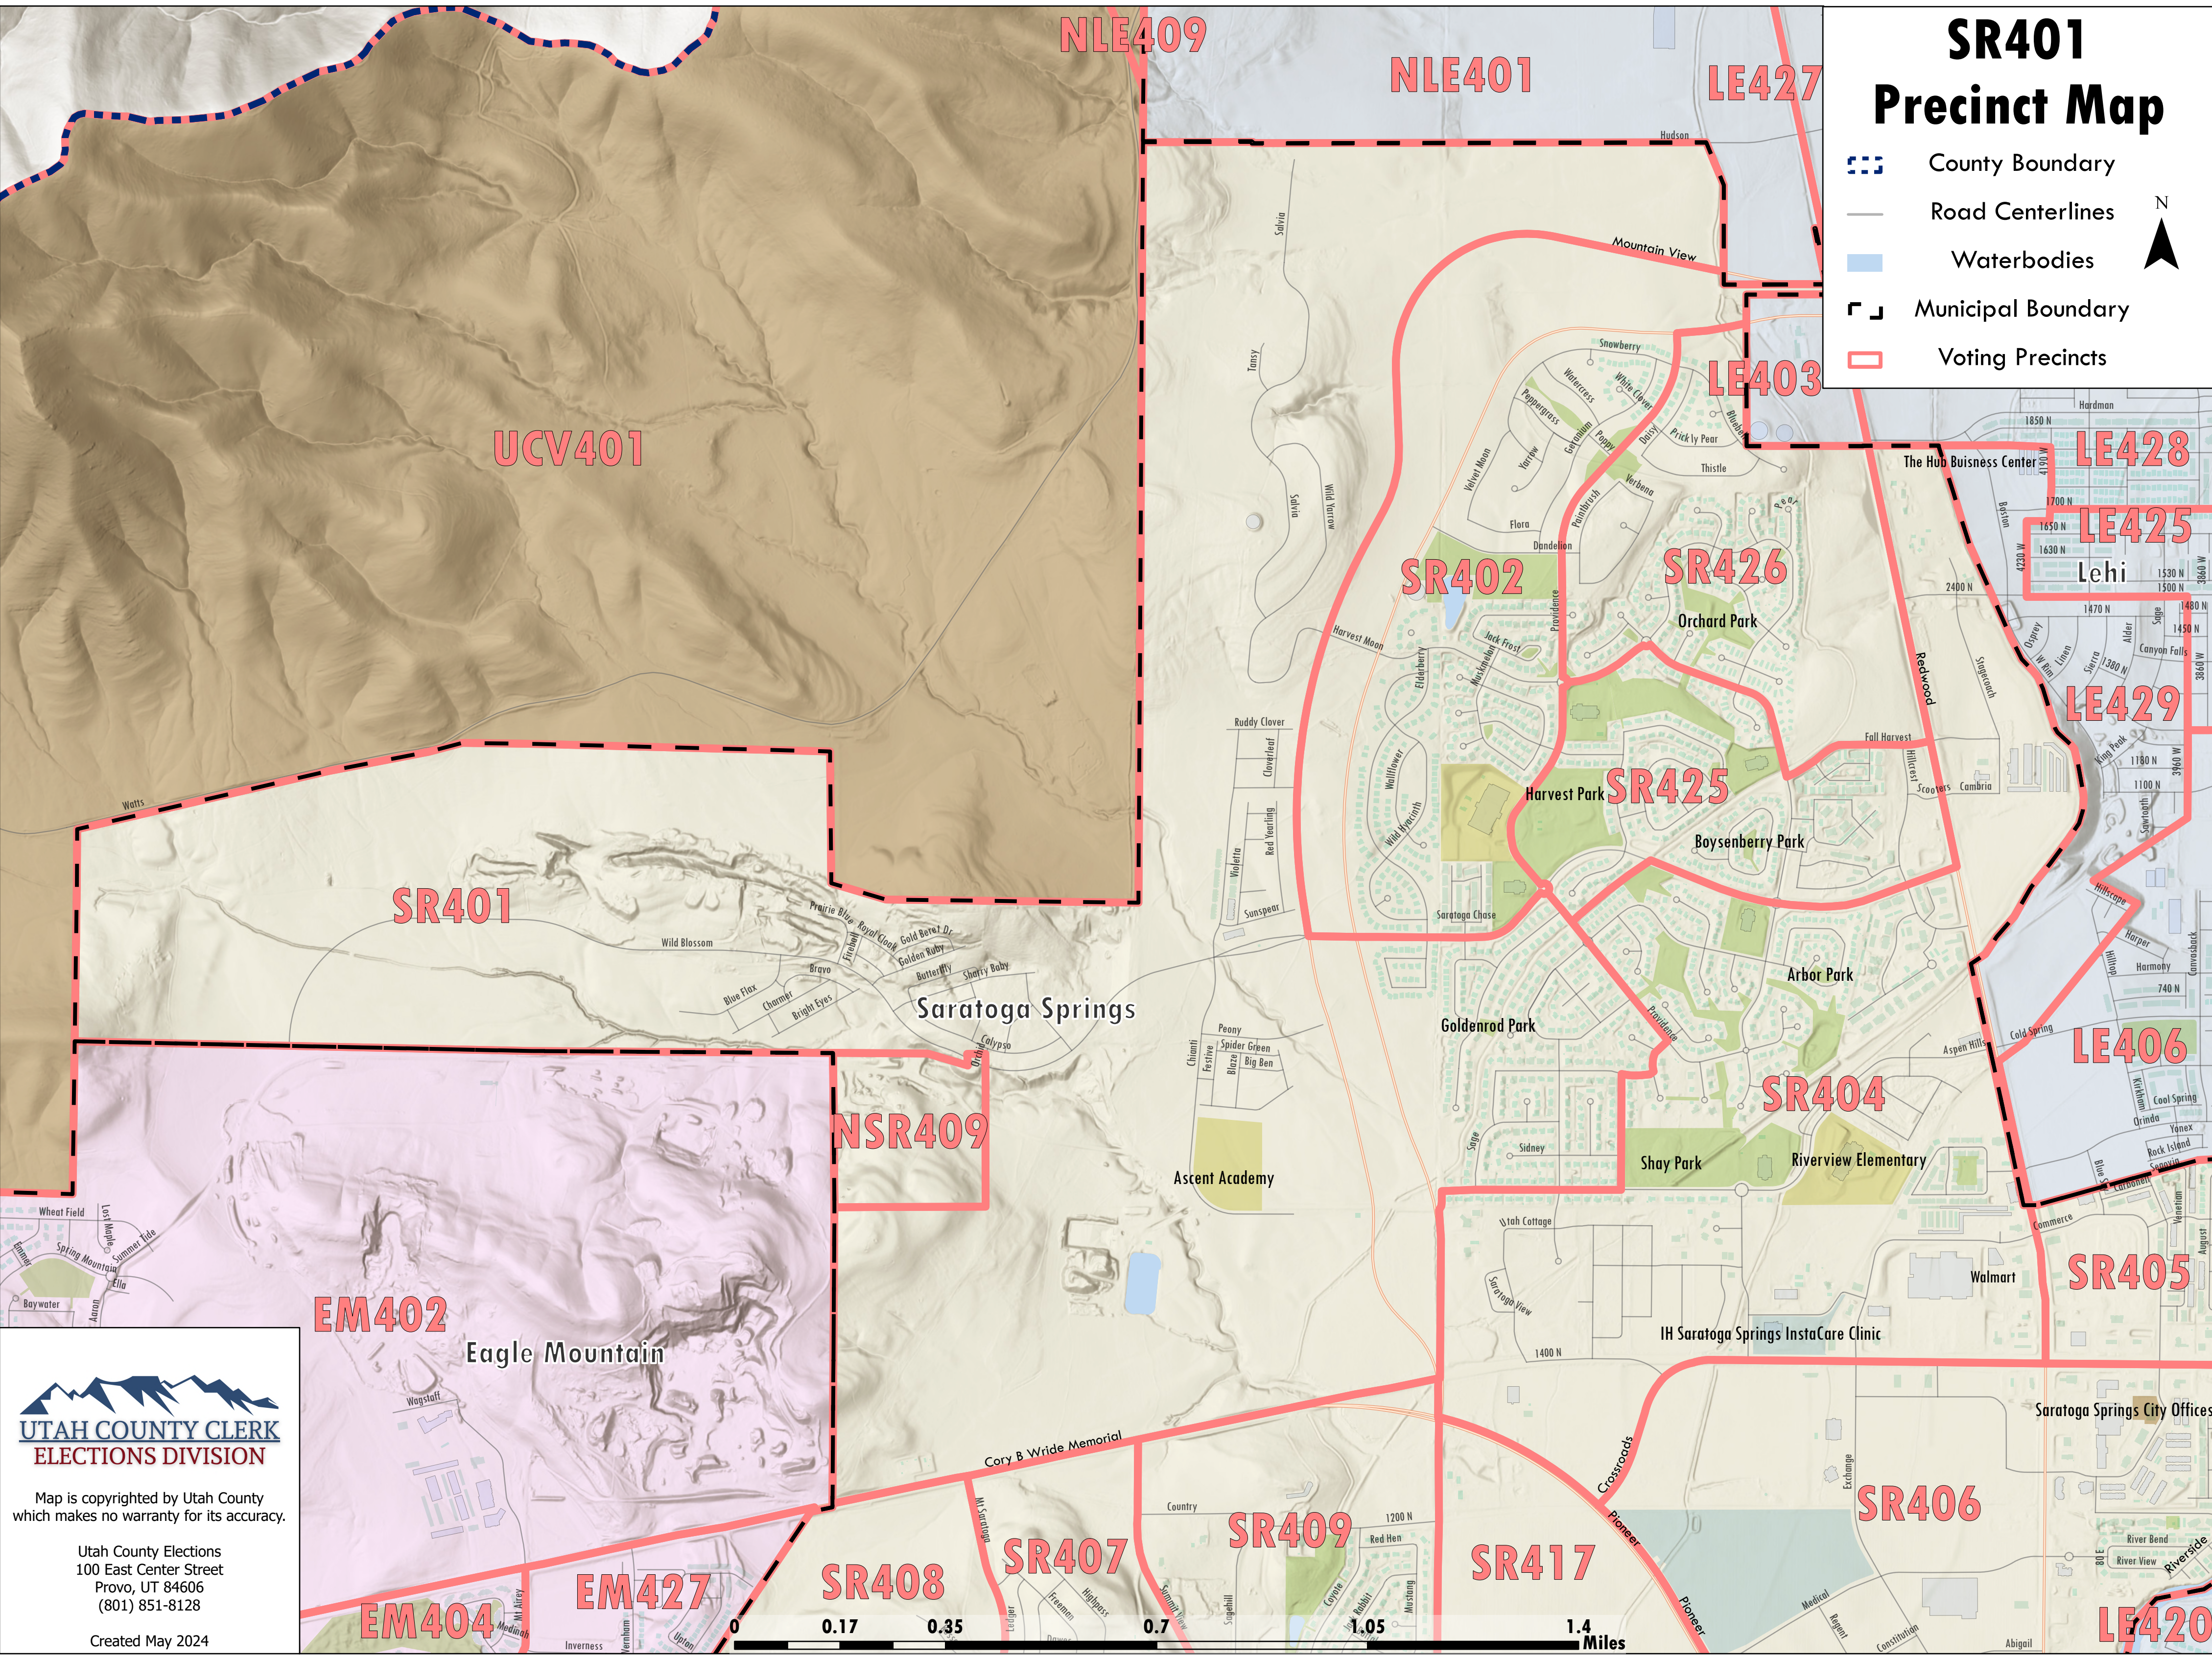

SR401 Precinct Map

-  County Boundary
-  Road Centerlines
-  Waterbodies
-  Municipal Boundary
-  Voting Precincts

Map is copyrighted by Utah County which makes no warranty for its accuracy.

Utah County Elections
 100 East Center Street
 Provo, UT 84606
 (801) 851-8128

Created May 2024