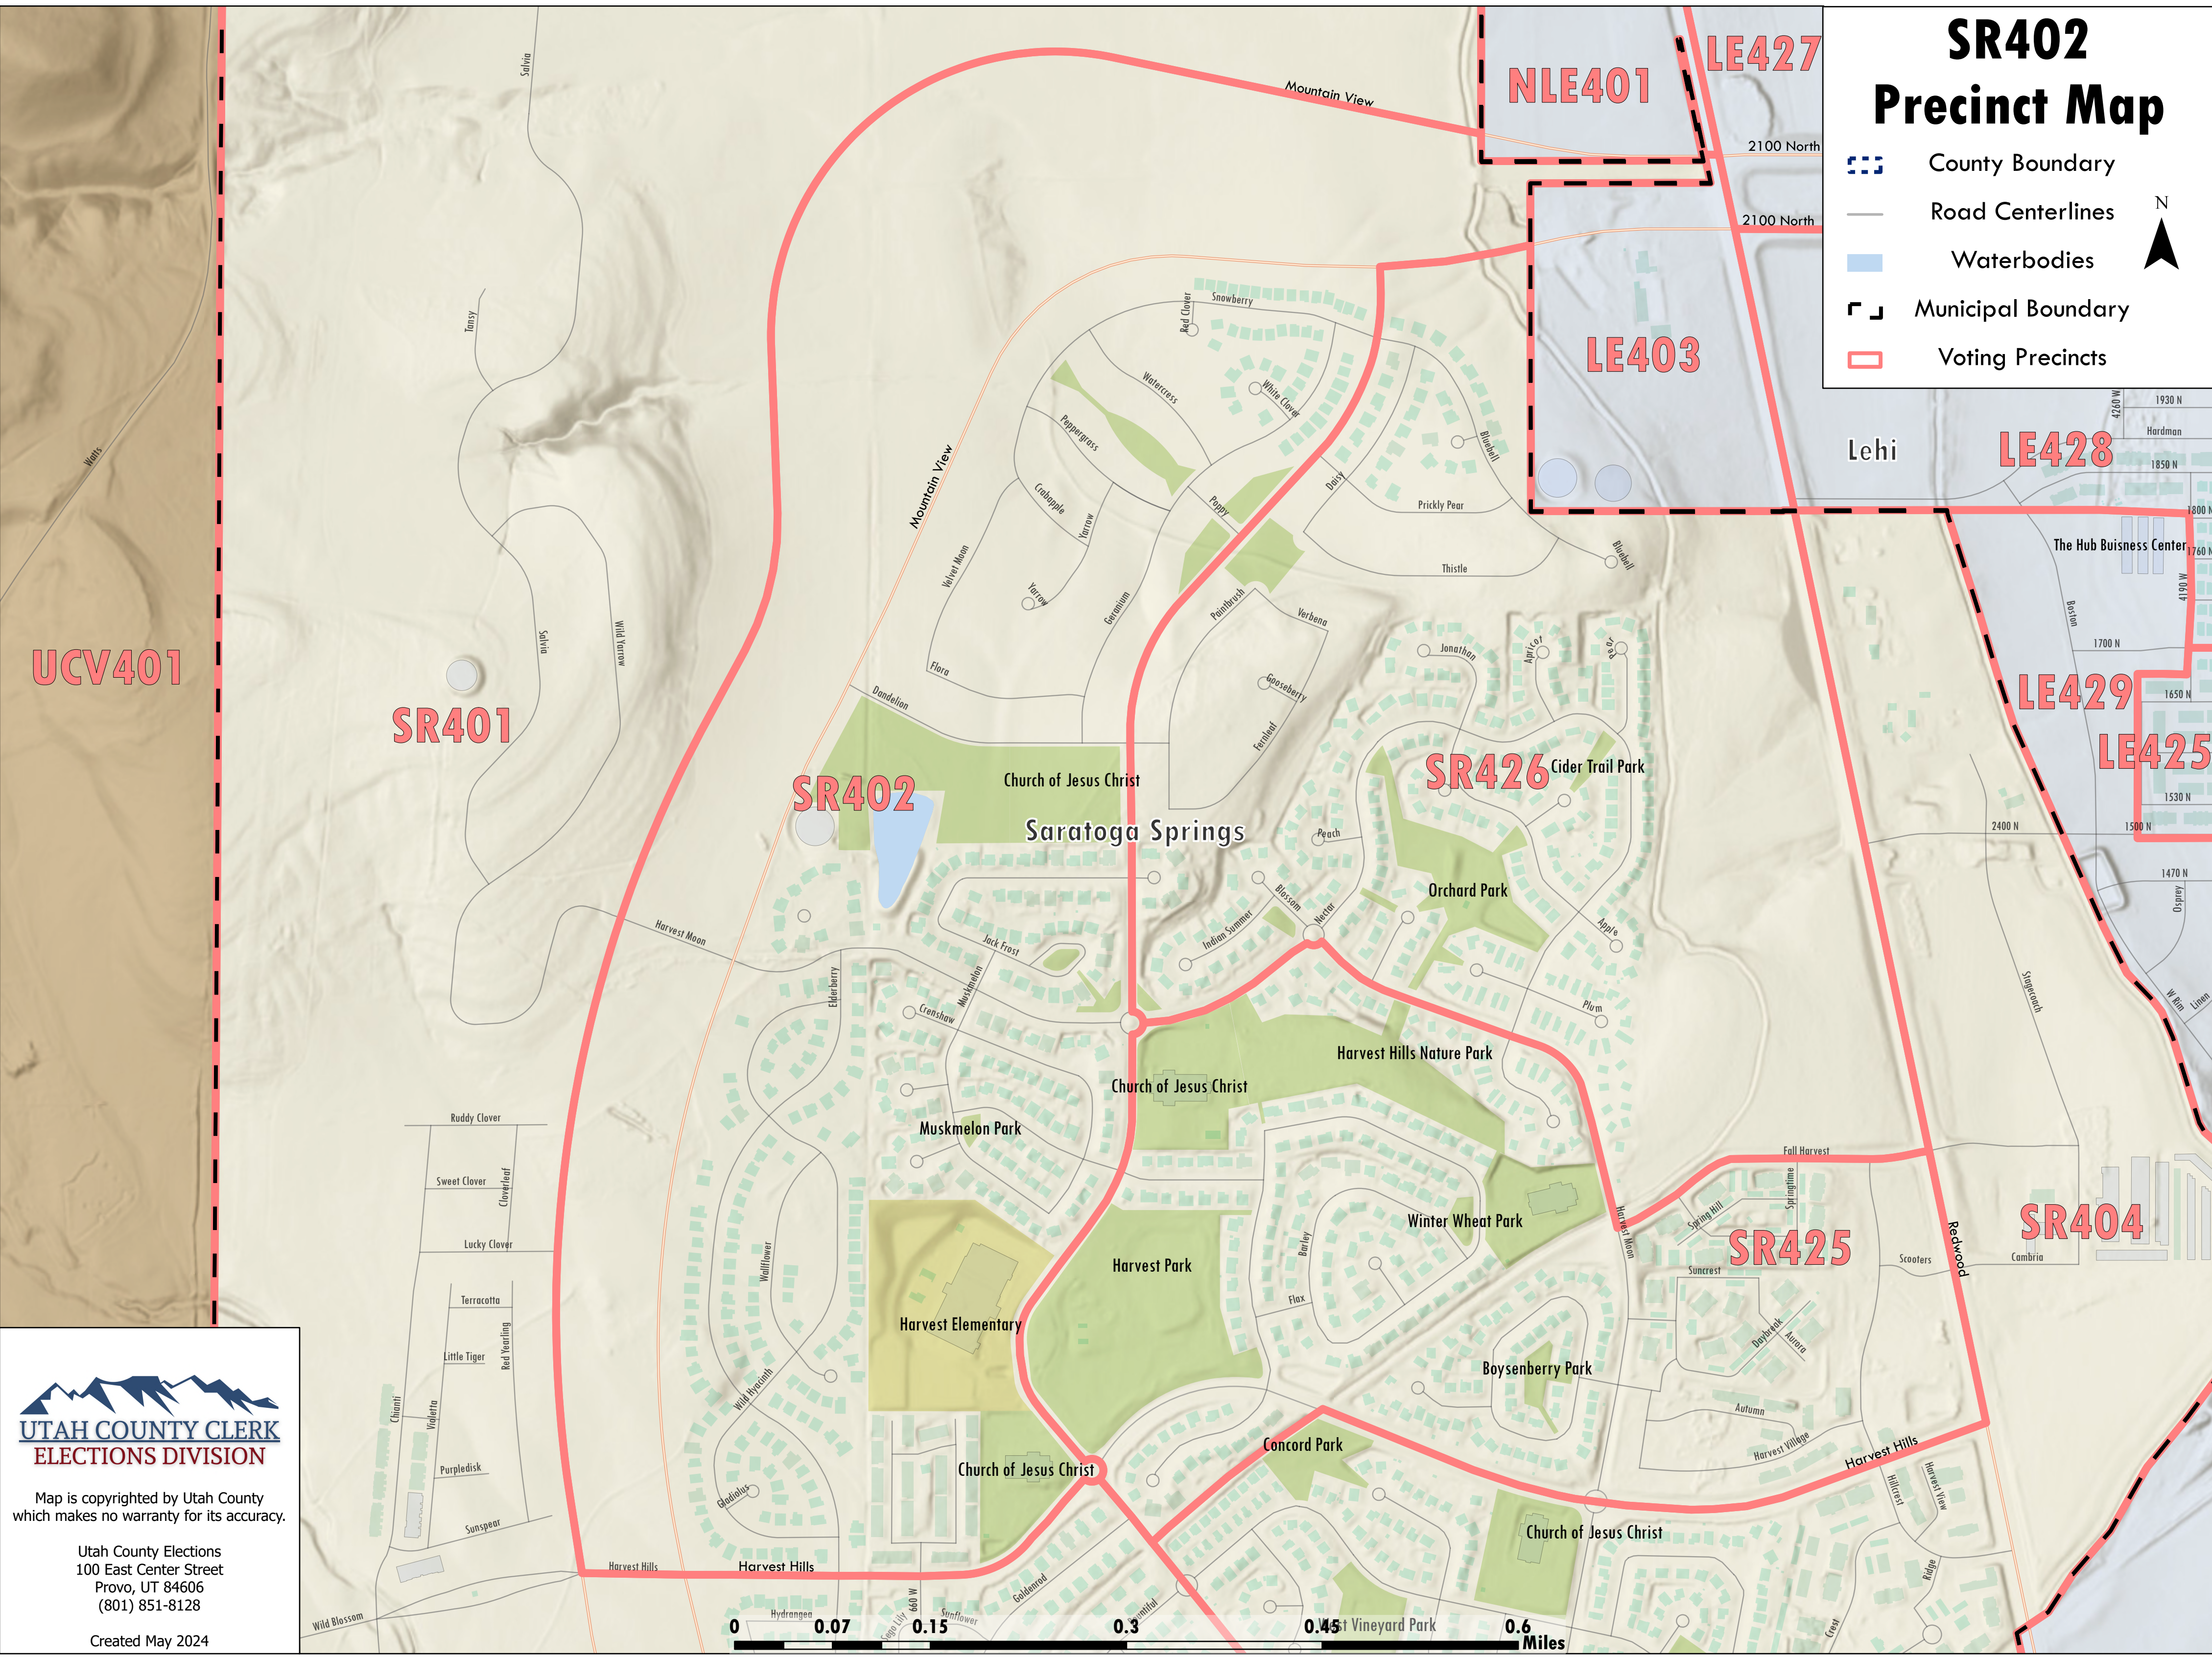

SR402 Precinct Map

-  County Boundary
-  Road Centerlines
-  Waterbodies
-  Municipal Boundary
-  Voting Precincts

Map is copyrighted by Utah County which makes no warranty for its accuracy.

Utah County Elections
 100 East Center Street
 Provo, UT 84606
 (801) 851-8128

Created May 2024