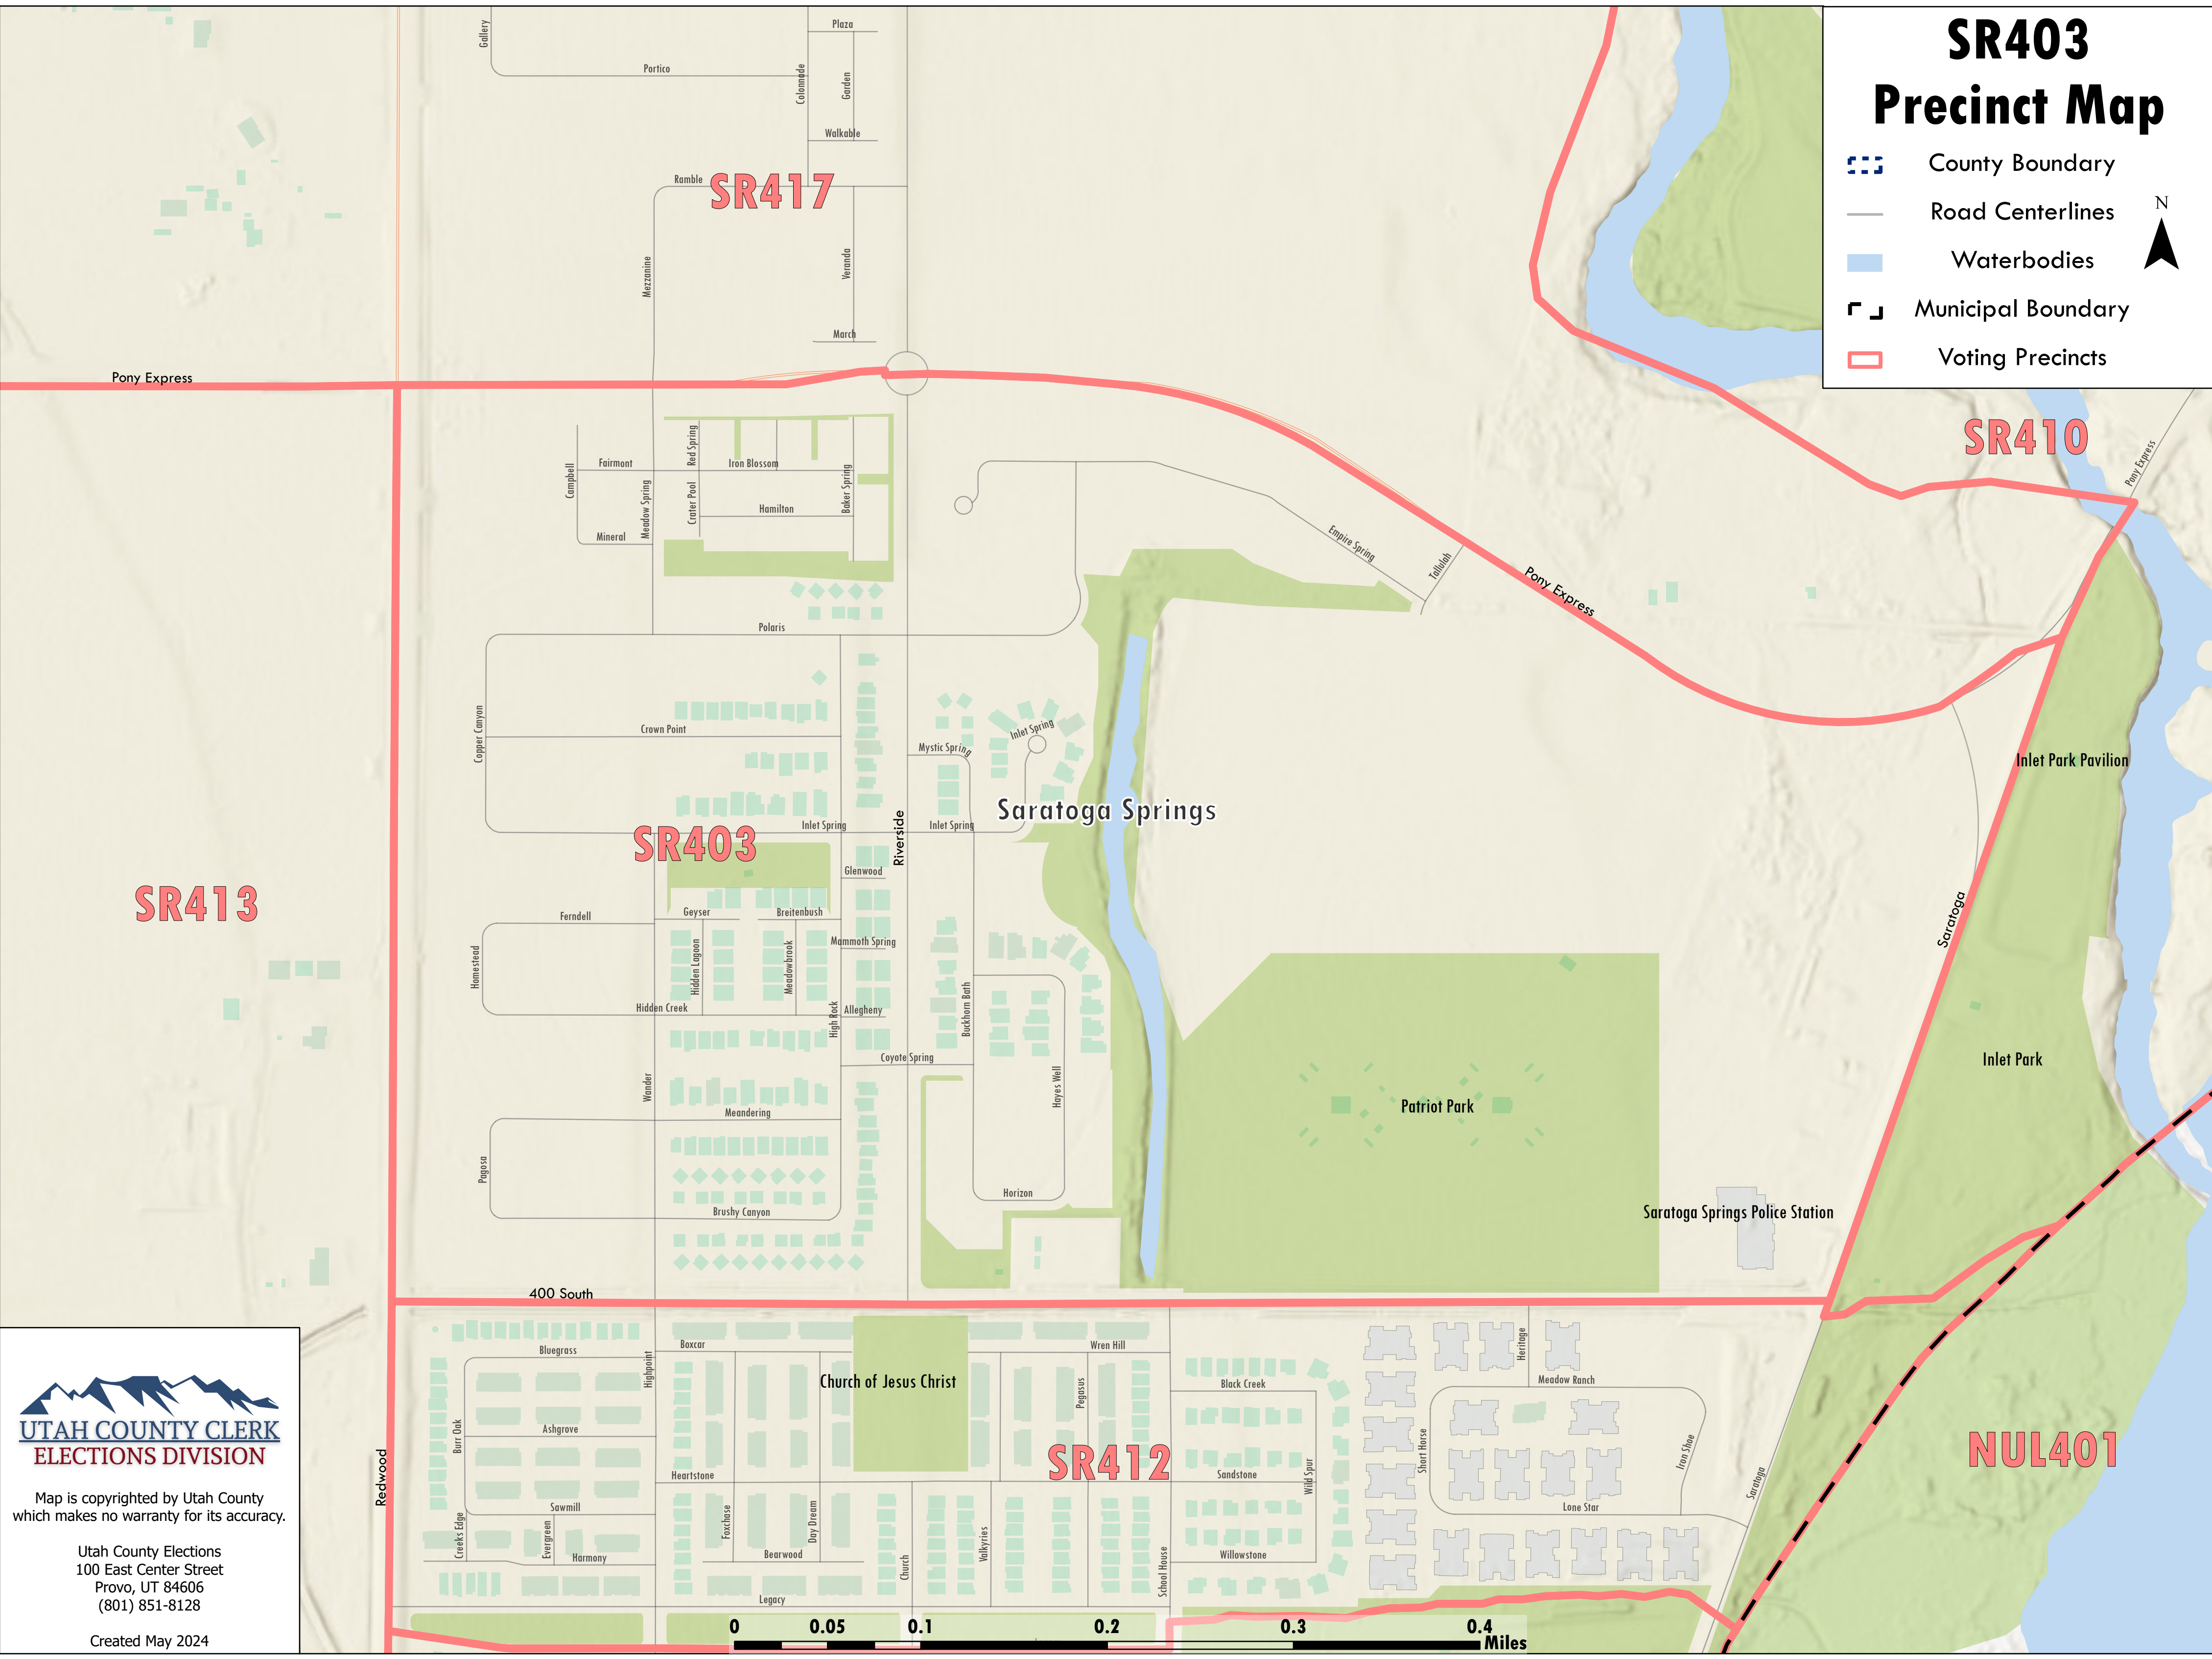

SR403 Precinct Map

-  County Boundary
-  Road Centerlines
-  Waterbodies
-  Municipal Boundary
-  Voting Precincts

Map is copyrighted by Utah County which makes no warranty for its accuracy.

Utah County Elections
100 East Center Street
Provo, UT 84606
(801) 851-8128

Created May 2024