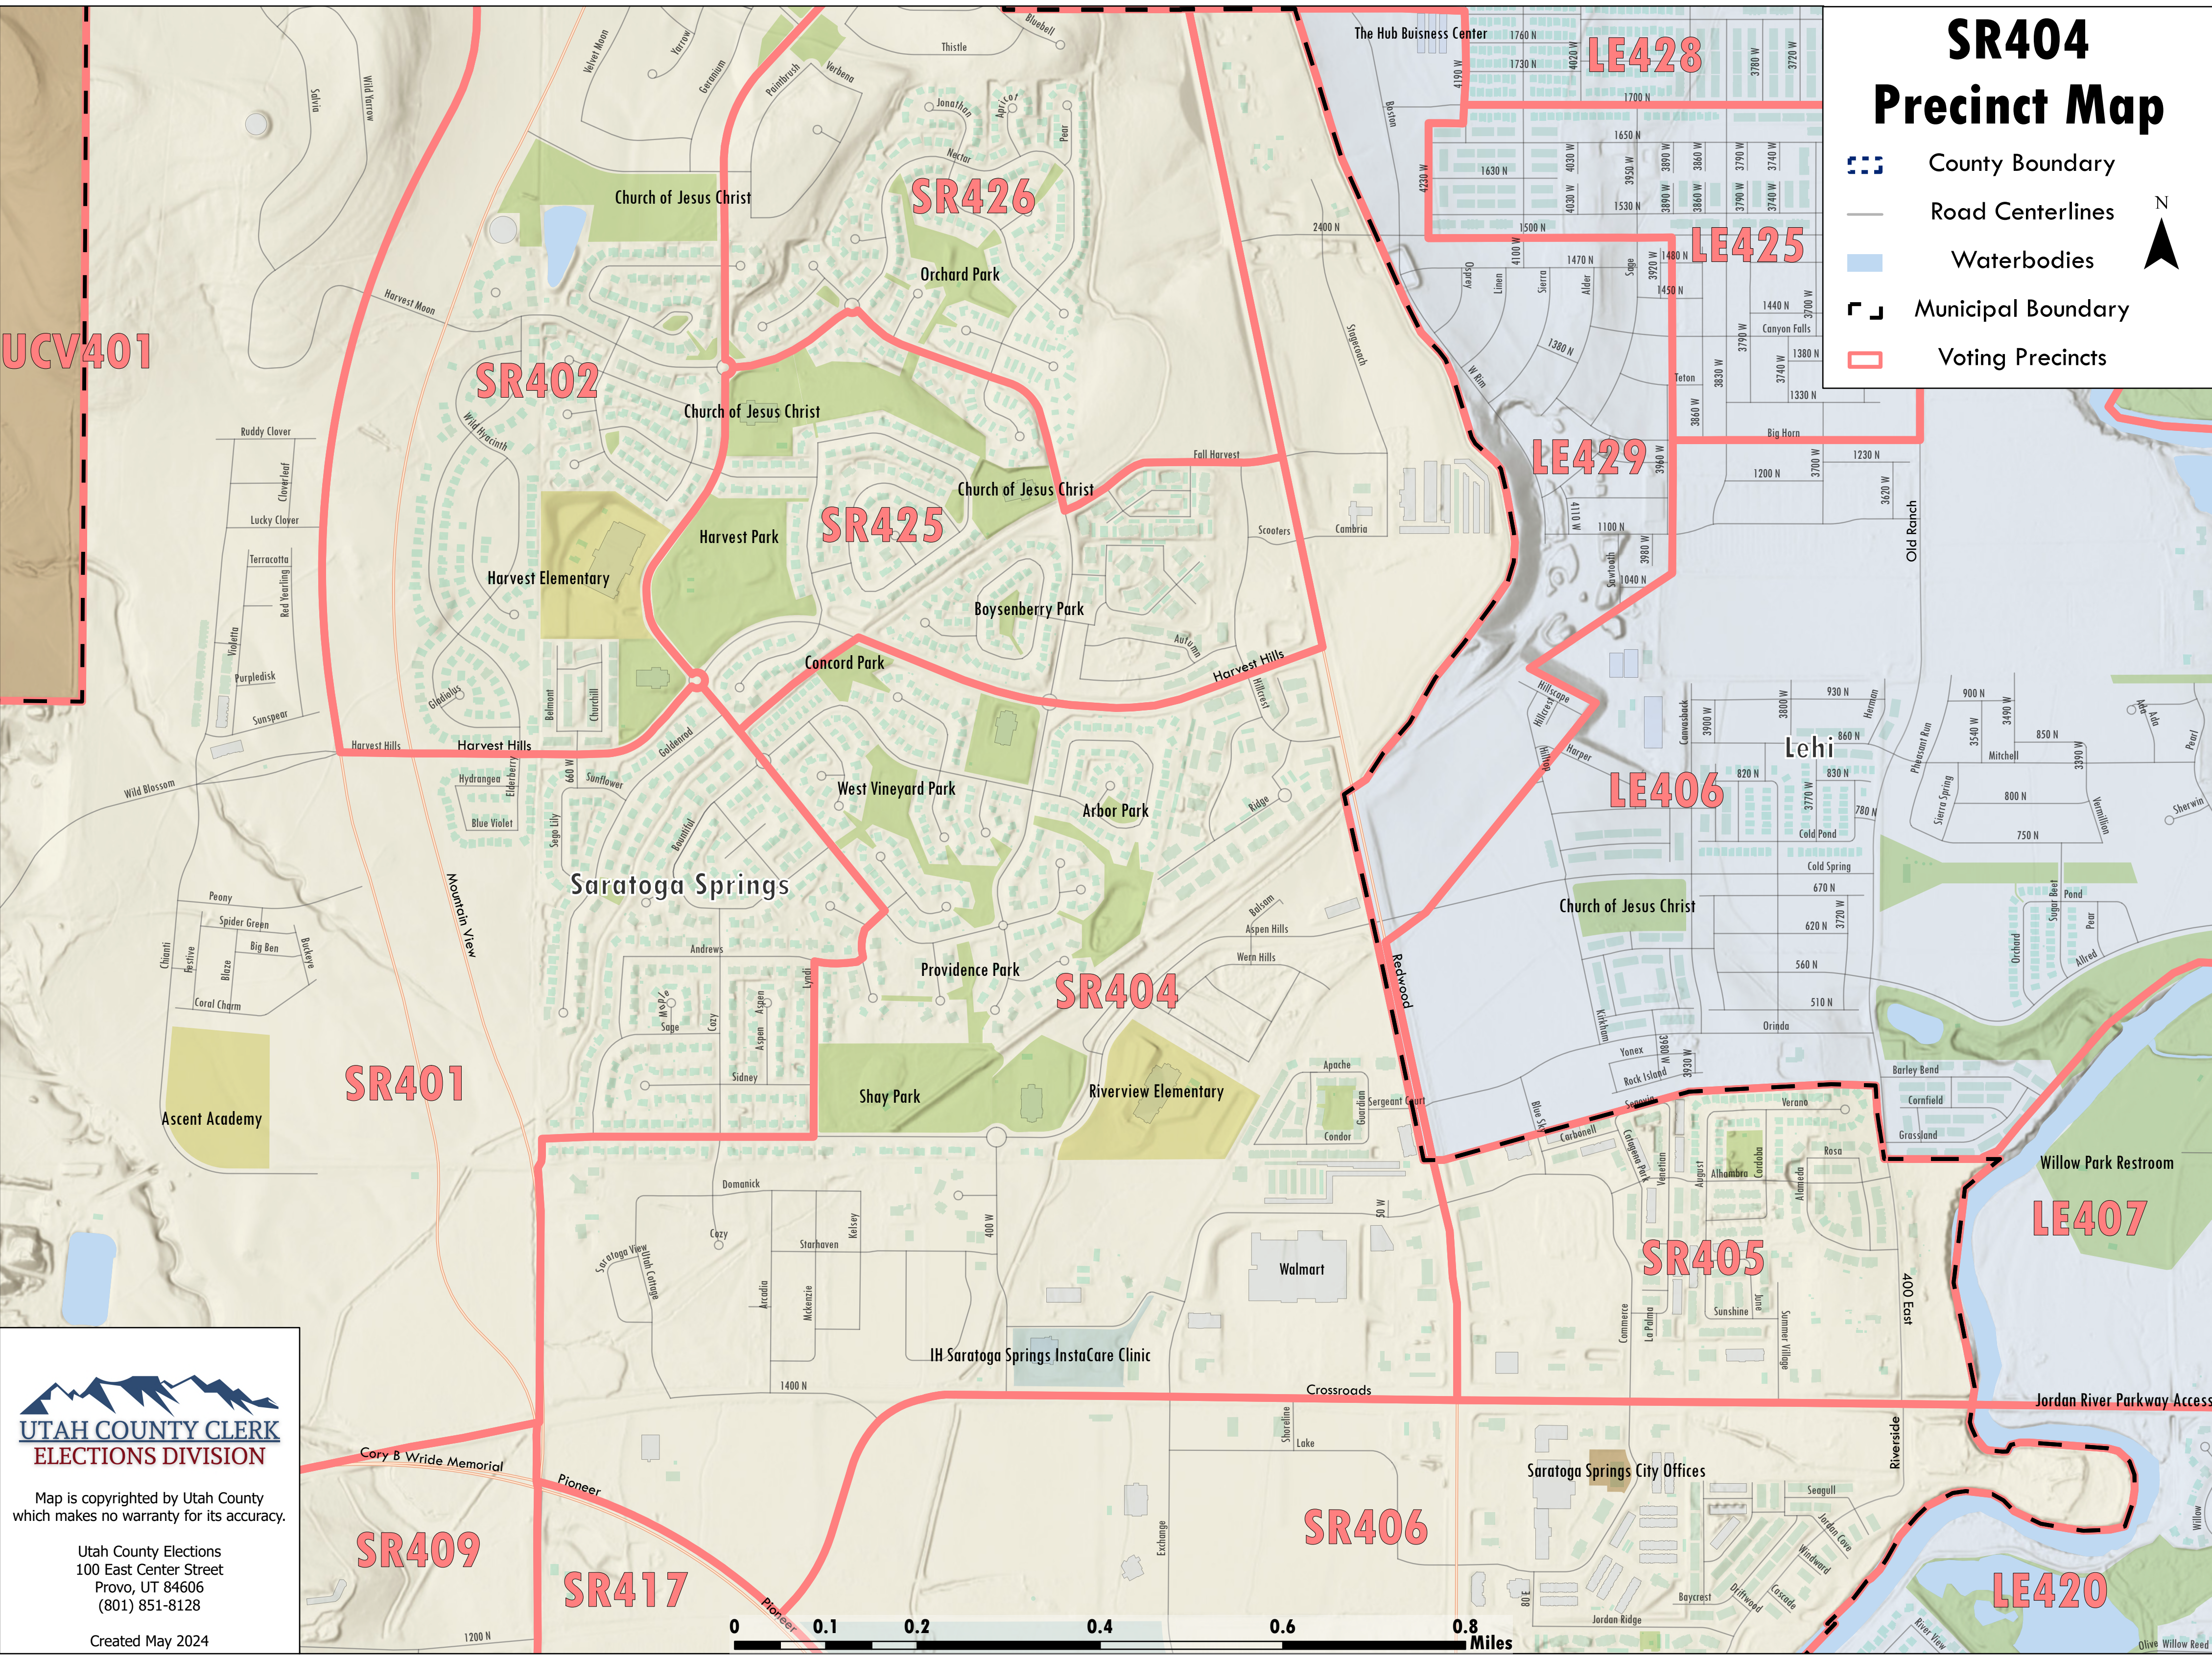

SR404 Precinct Map

-  County Boundary
-  Road Centerlines
-  Waterbodies
-  Municipal Boundary
-  Voting Precincts

UCV401

Map is copyrighted by Utah County which makes no warranty for its accuracy.

Utah County Elections
100 East Center Street
Provo, UT 84606
(801) 851-8128

Created May 2024