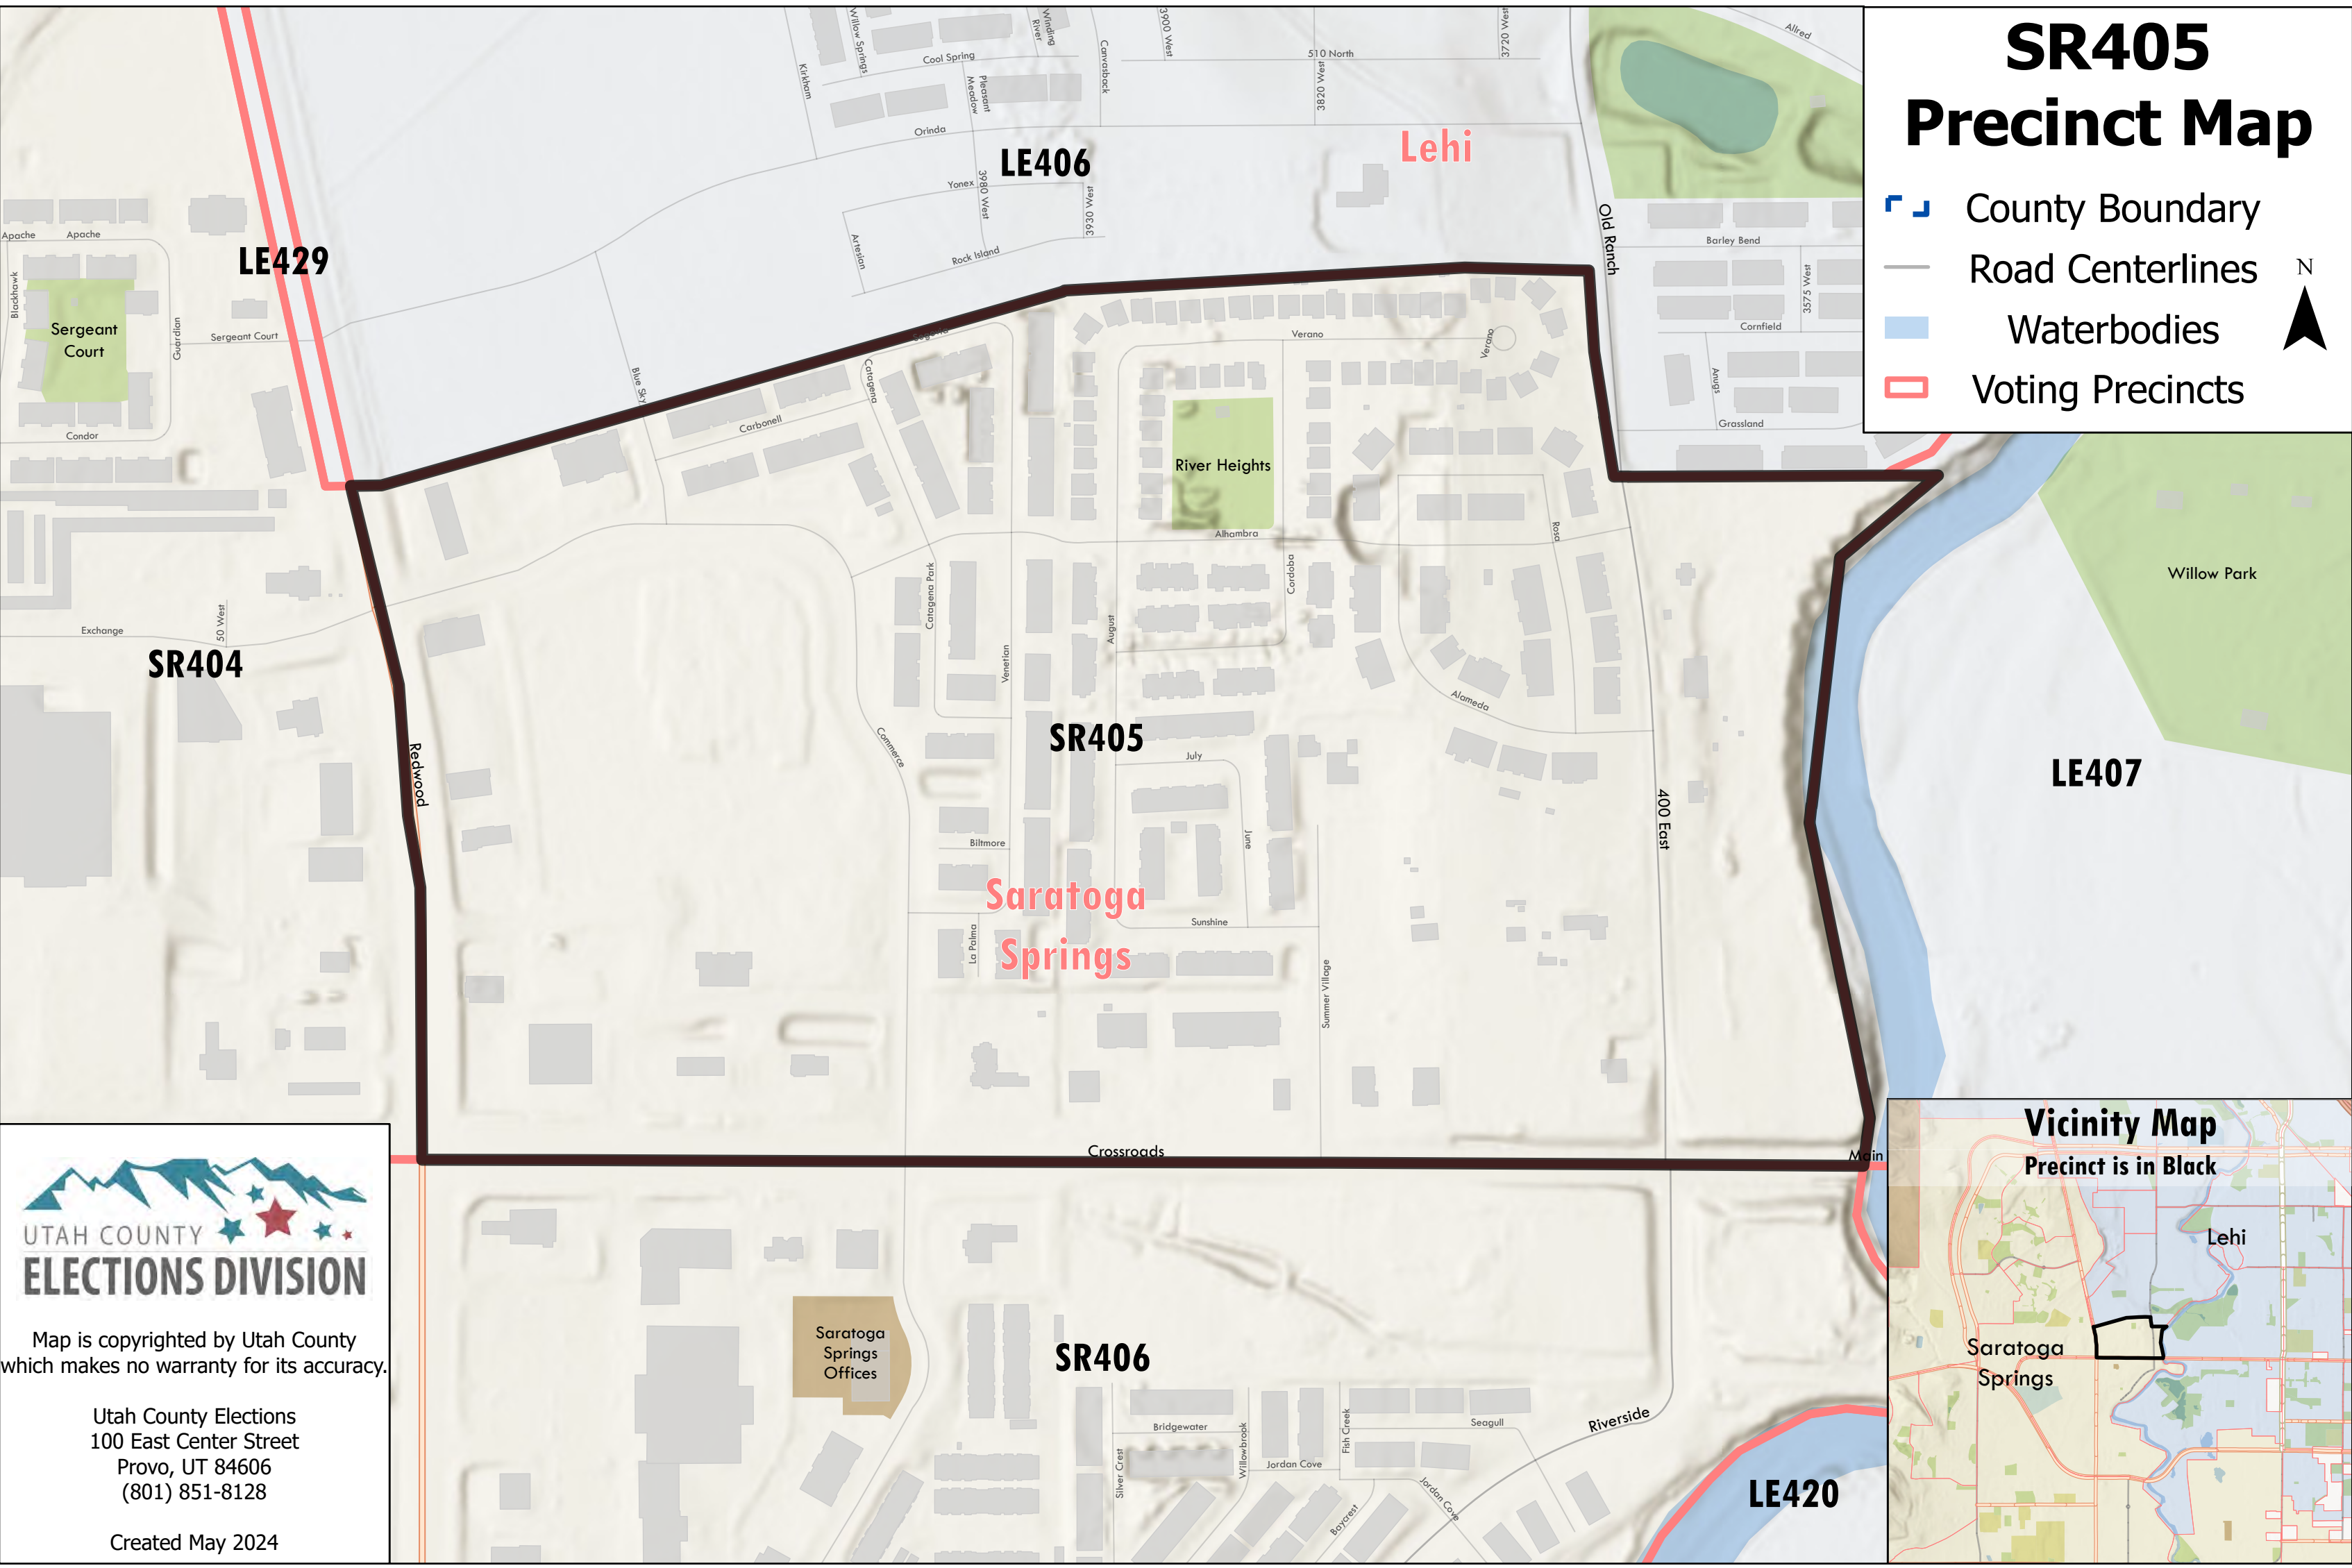

# SR405 Precinct Map

-  County Boundary
-  Road Centerlines
-  Waterbodies
-  Voting Precincts

Map is copyrighted by Utah County which makes no warranty for its accuracy.

Utah County Elections  
100 East Center Street  
Provo, UT 84606  
(801) 851-8128