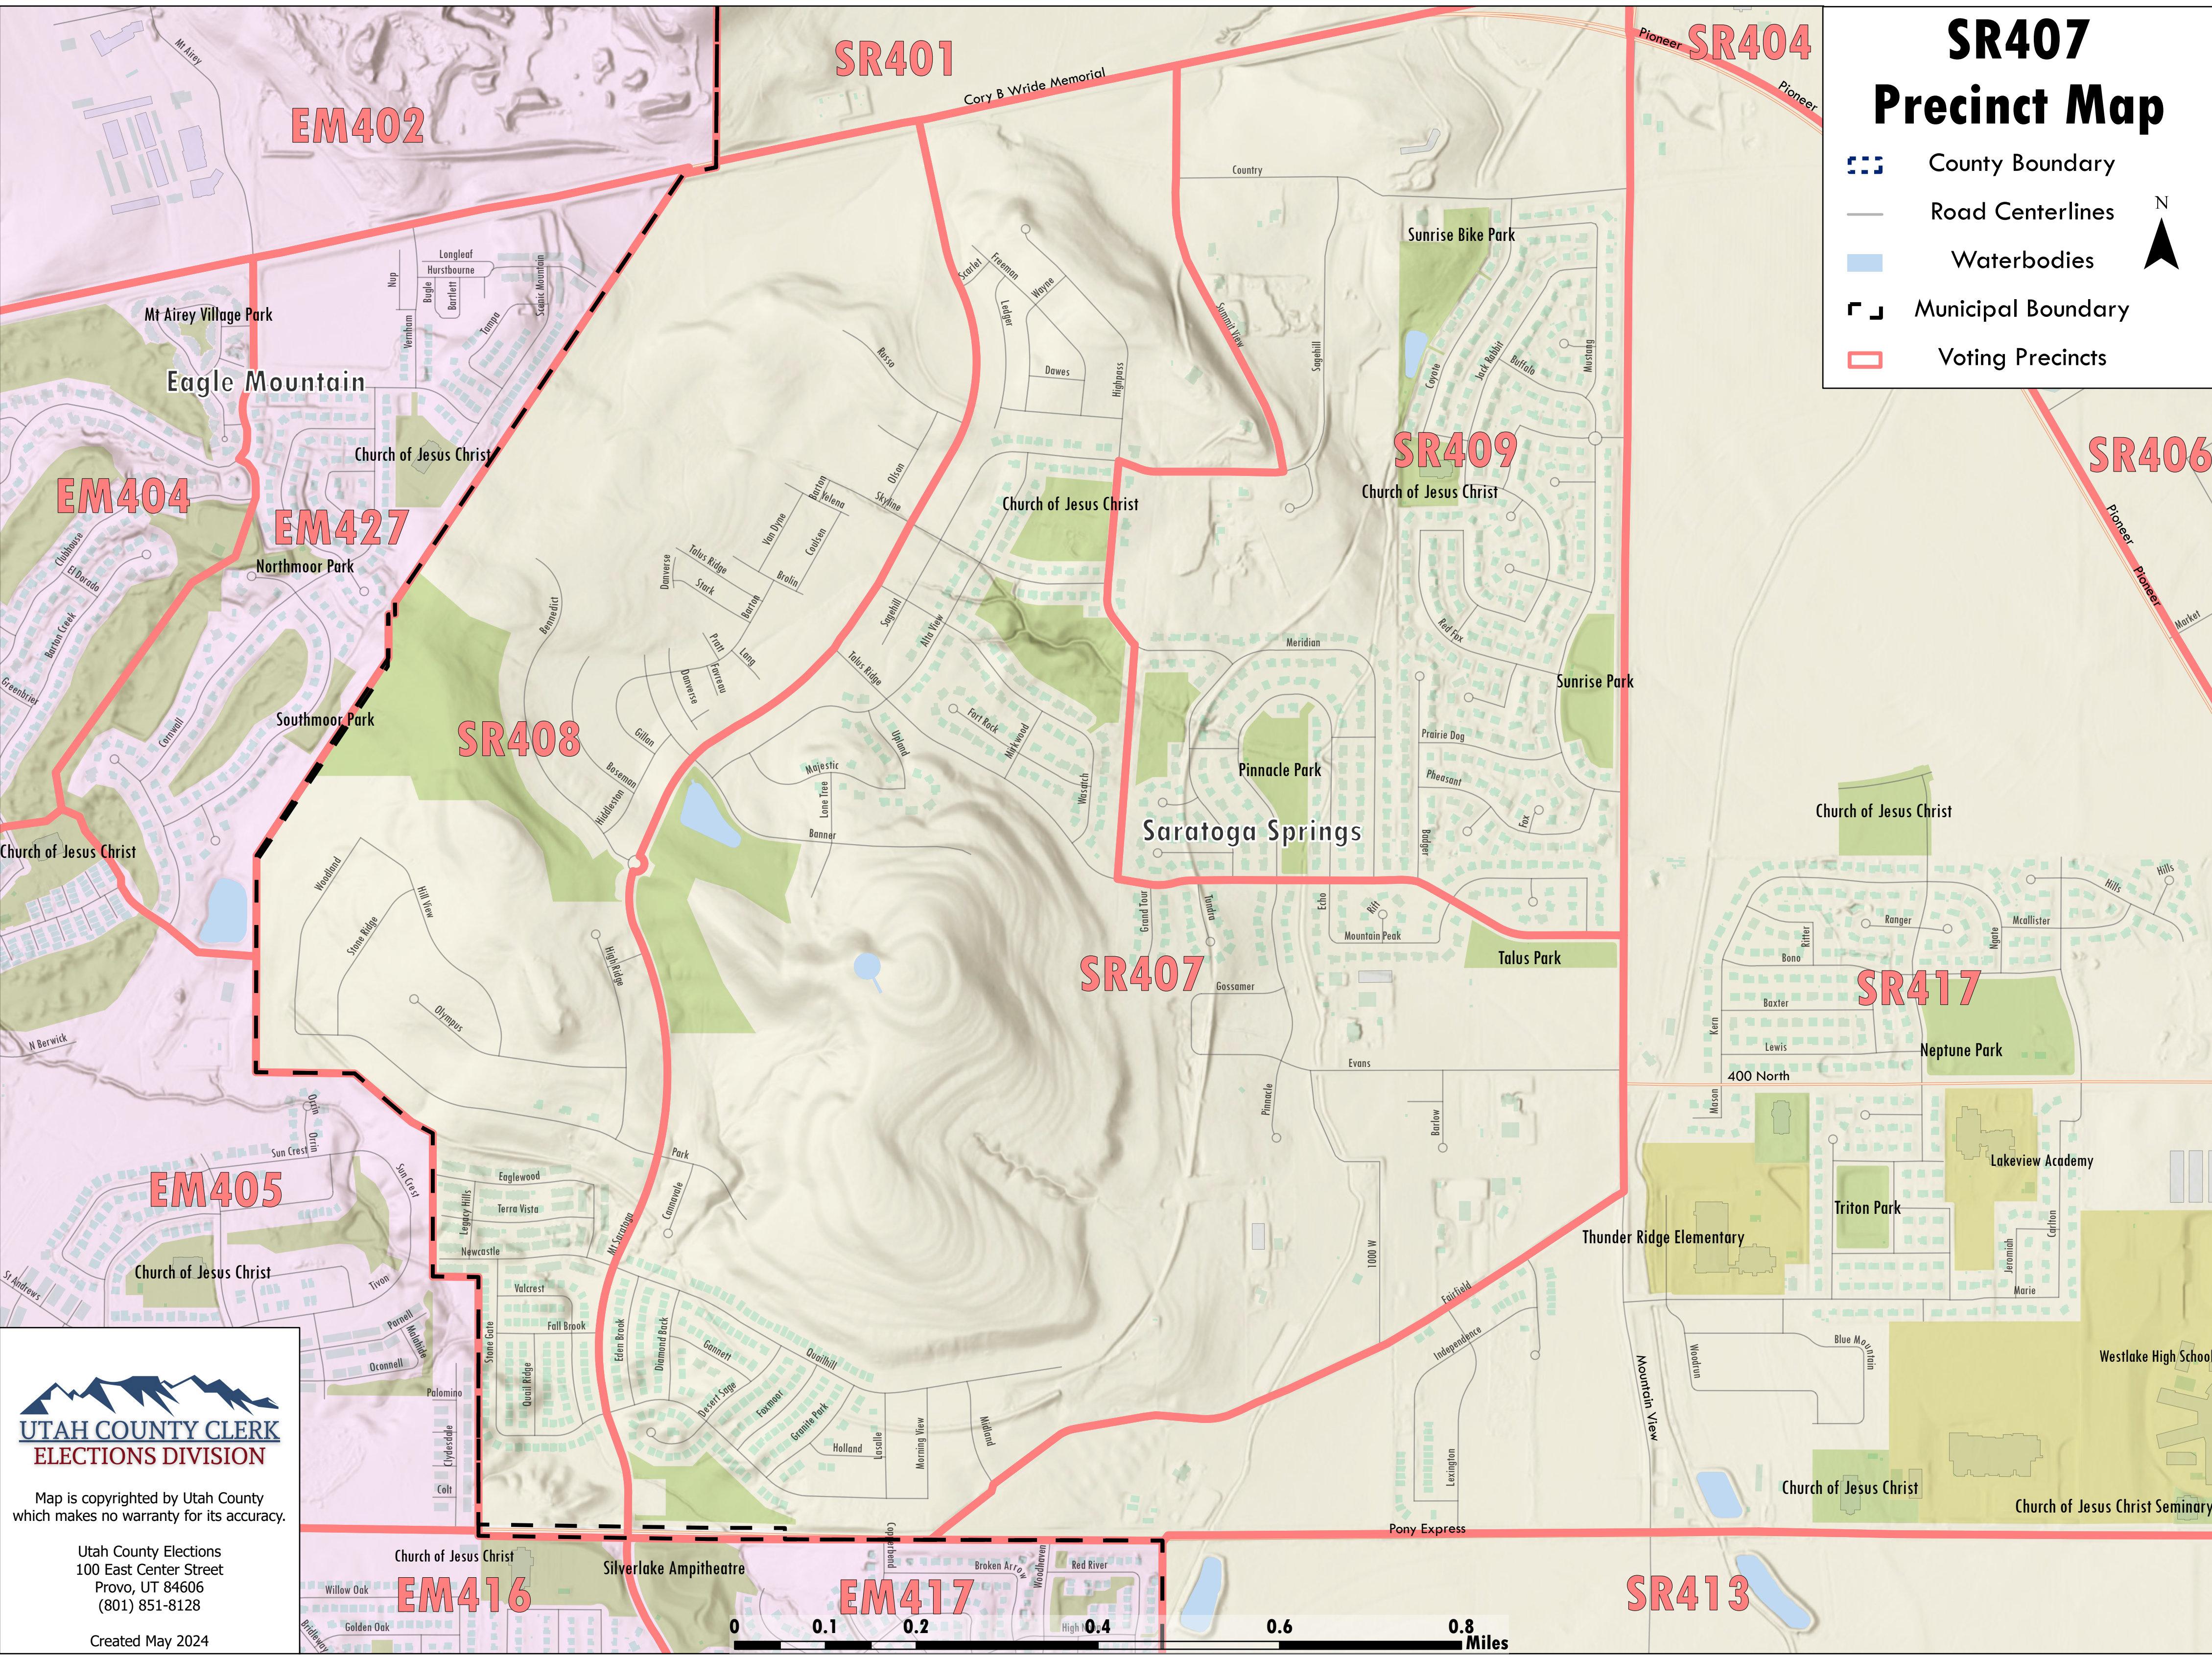

SR407 Precinct Map

-  County Boundary
-  Road Centerlines
-  Waterbodies
-  Municipal Boundary
-  Voting Precincts

Map is copyrighted by Utah County which makes no warranty for its accuracy.

Utah County Elections
 100 East Center Street
 Provo, UT 84606
 (801) 851-8128

Created May 2024