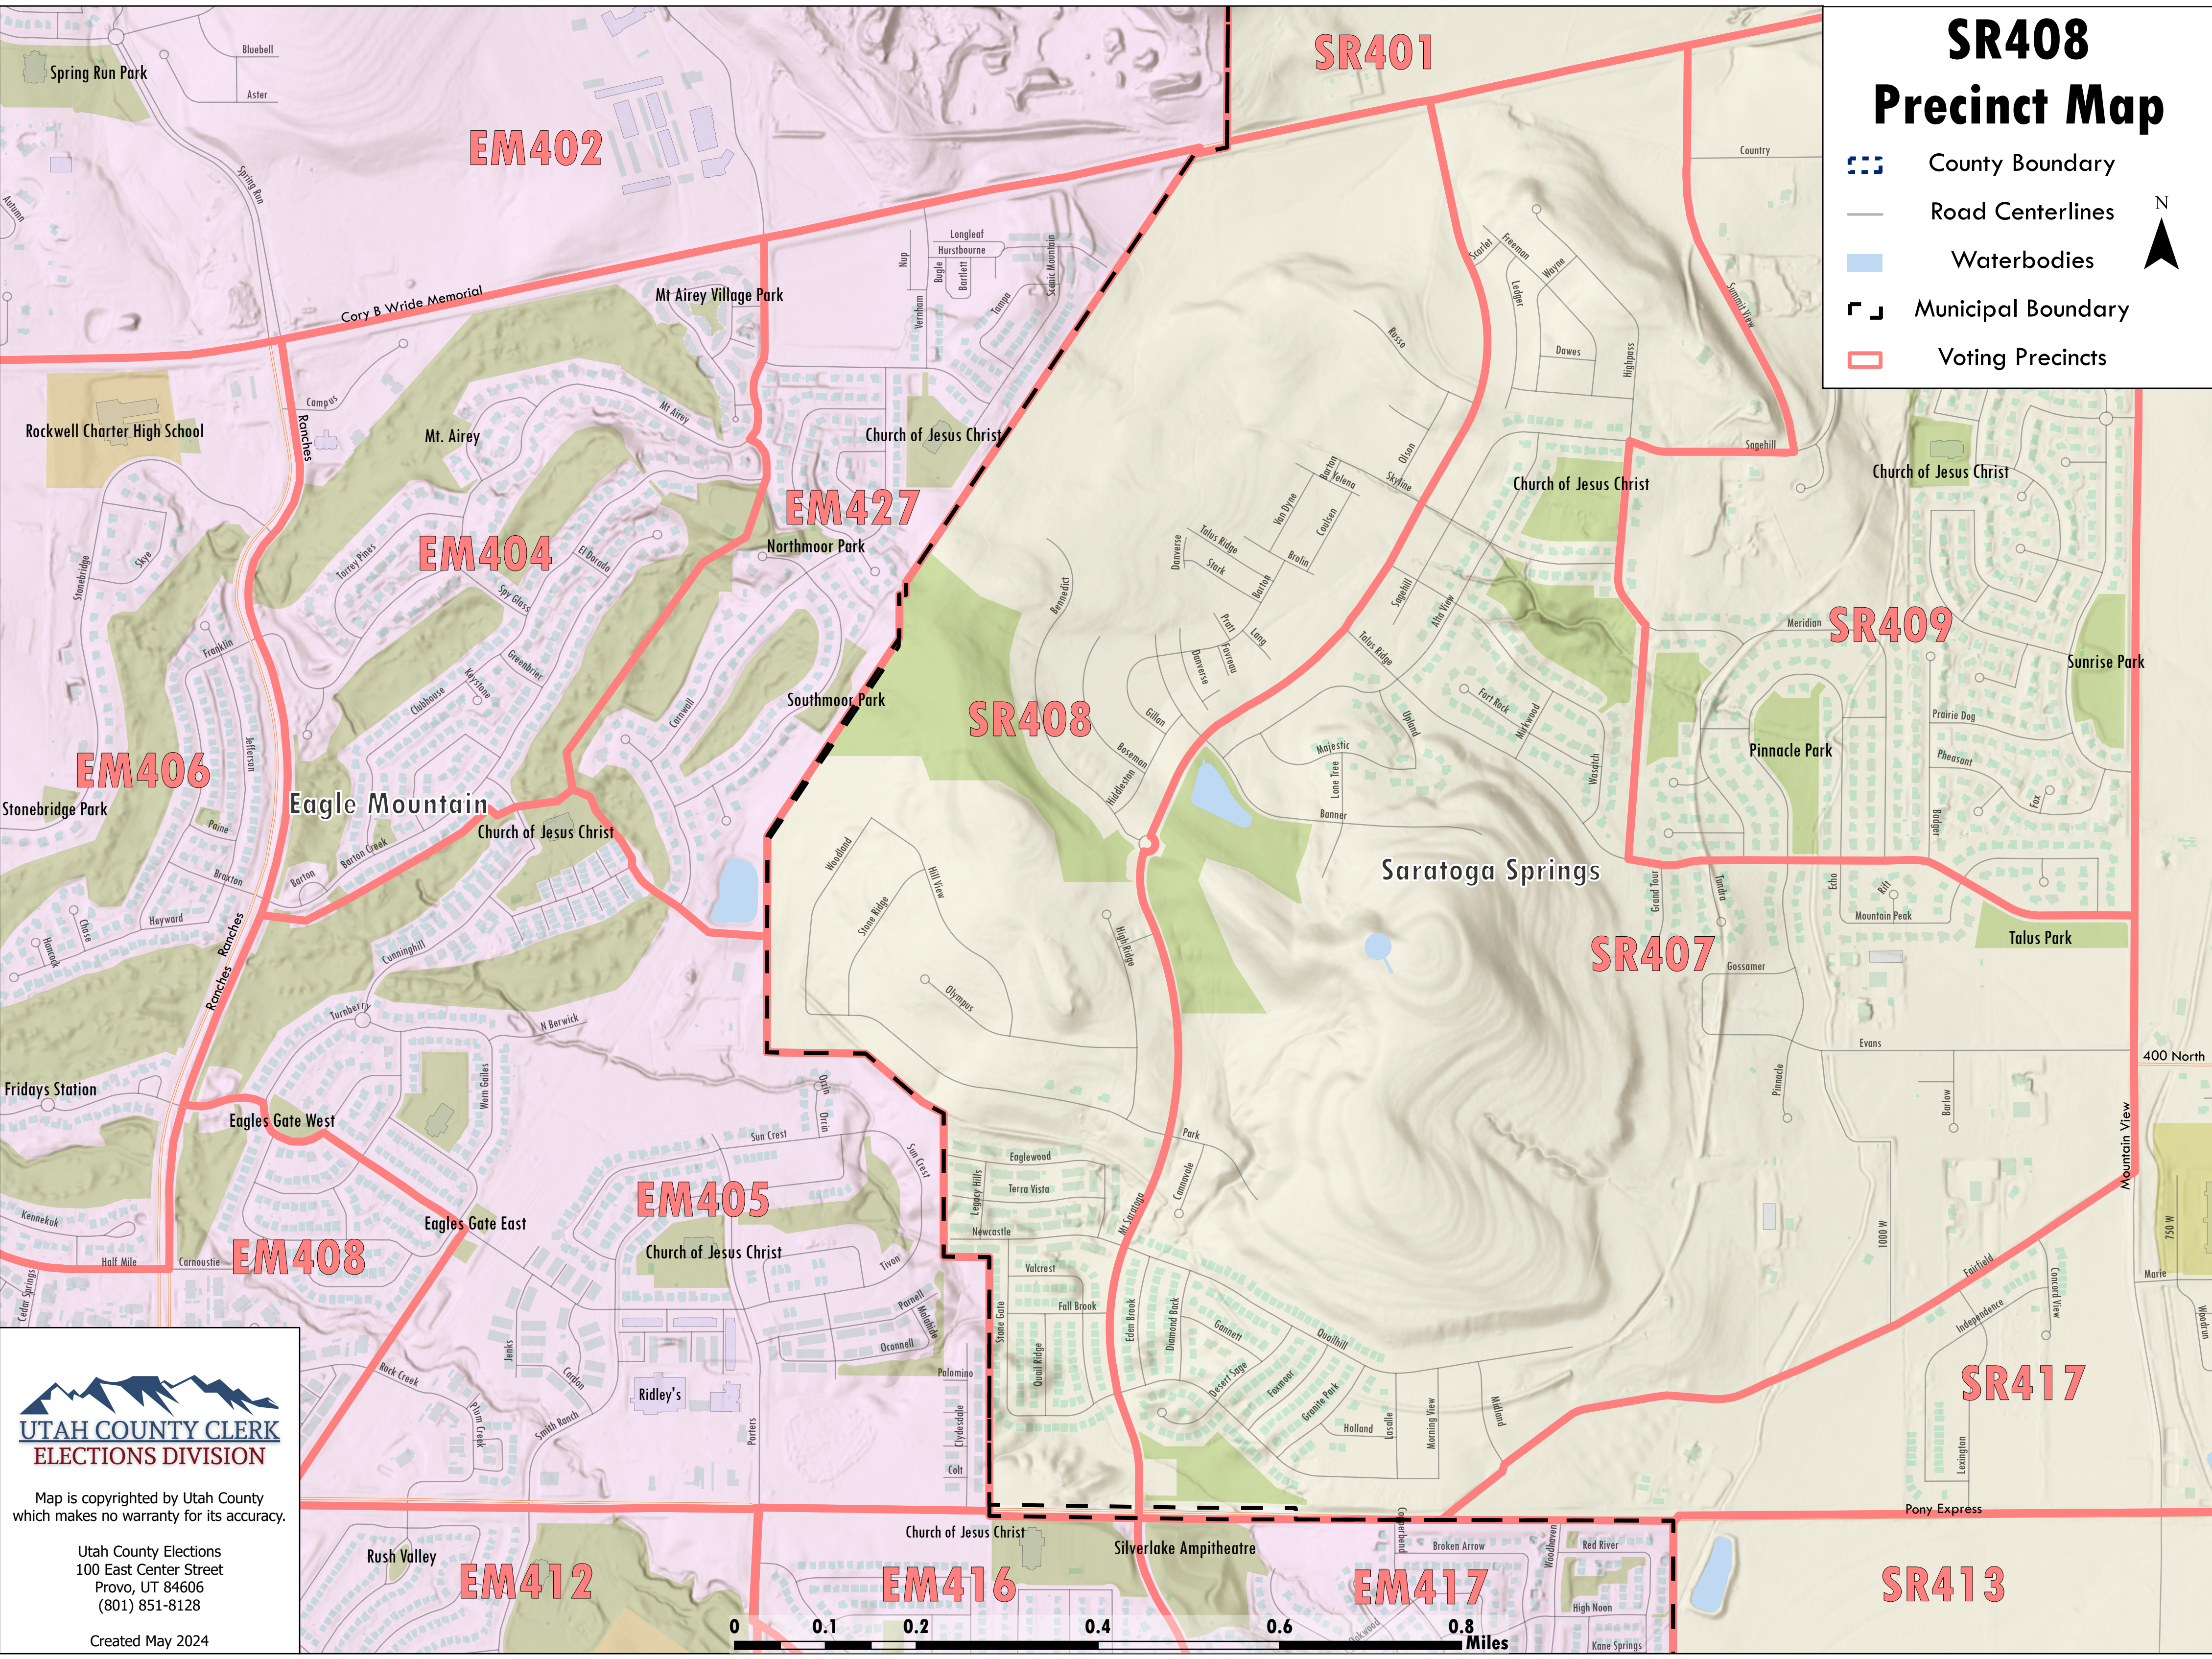

# SR408 Precinct Map

-  County Boundary
-  Road Centerlines
-  Waterbodies
-  Municipal Boundary
-  Voting Precincts

Map is copyrighted by Utah County which makes no warranty for its accuracy.

Utah County Elections  
100 East Center Street  
Provo, UT 84606  
(801) 851-8128

Created May 2024