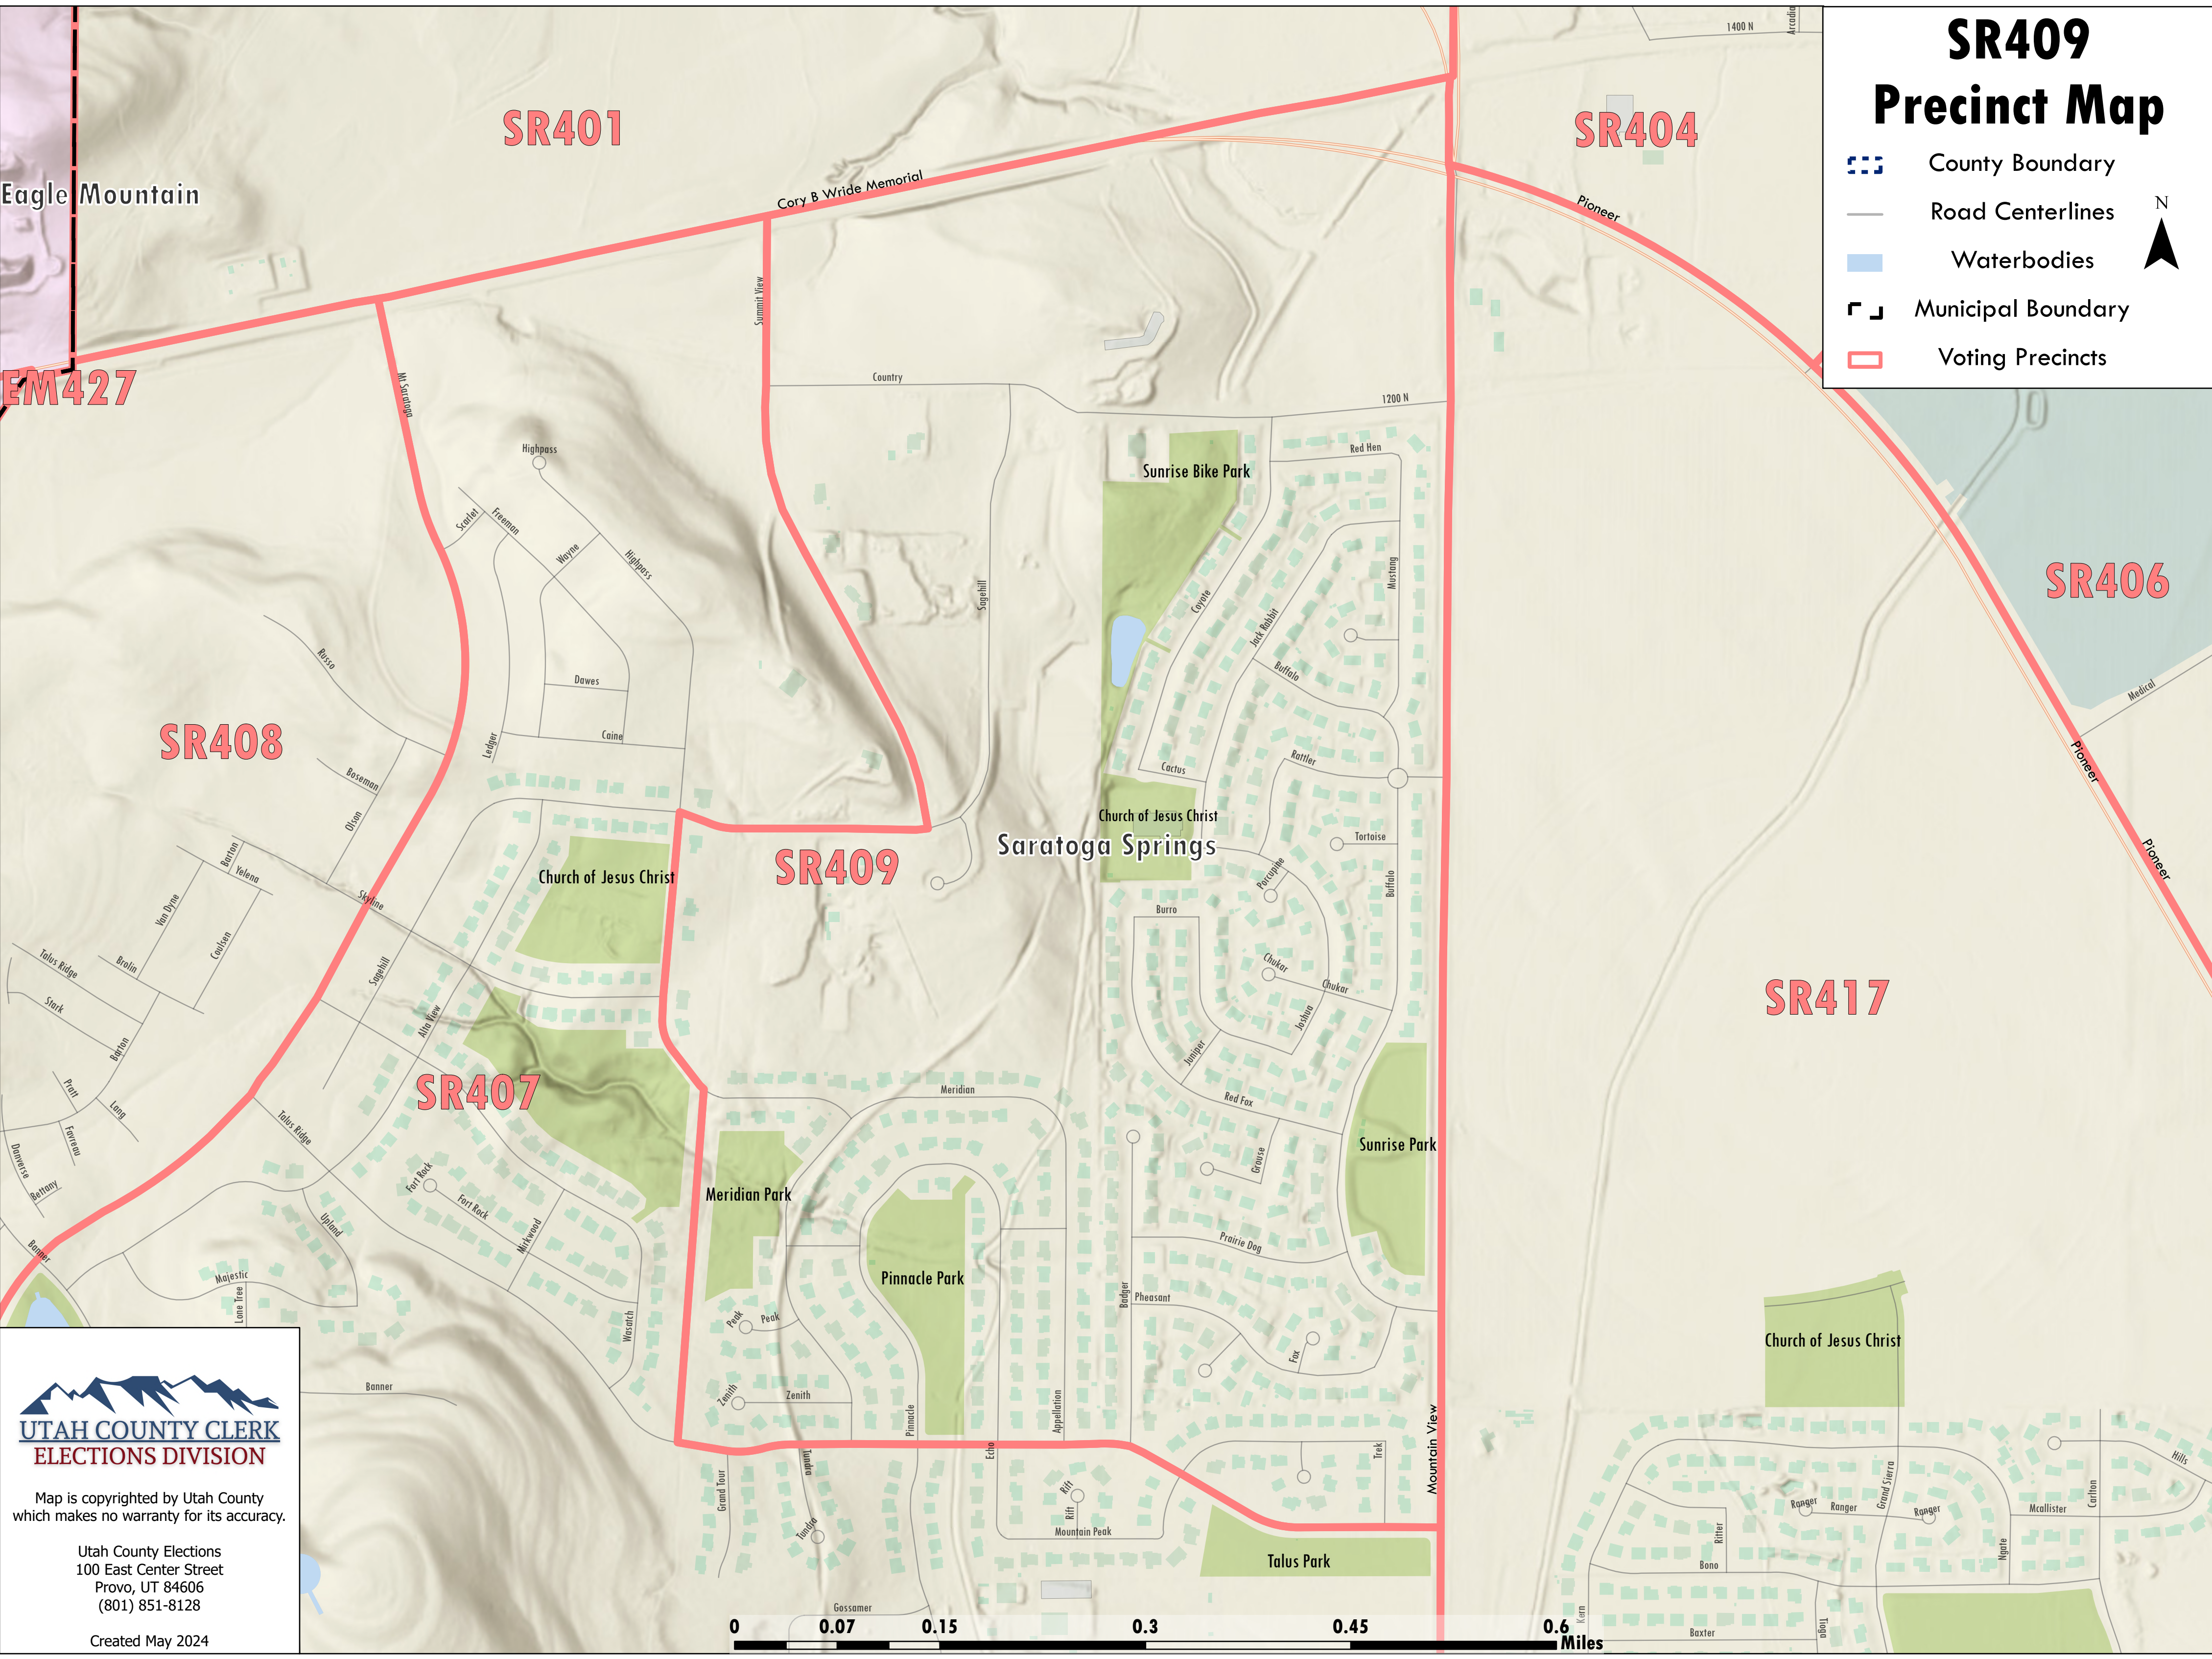

SR409 Precinct Map

-  County Boundary
-  Road Centerlines
-  Waterbodies
-  Municipal Boundary
-  Voting Precincts

Eagle Mountain

EM427

SR408

SR407

SR401

SR404

SR406

SR417

SR409

Map is copyrighted by Utah County which makes no warranty for its accuracy.

Utah County Elections
100 East Center Street
Provo, UT 84606
(801) 851-8128

Created May 2024