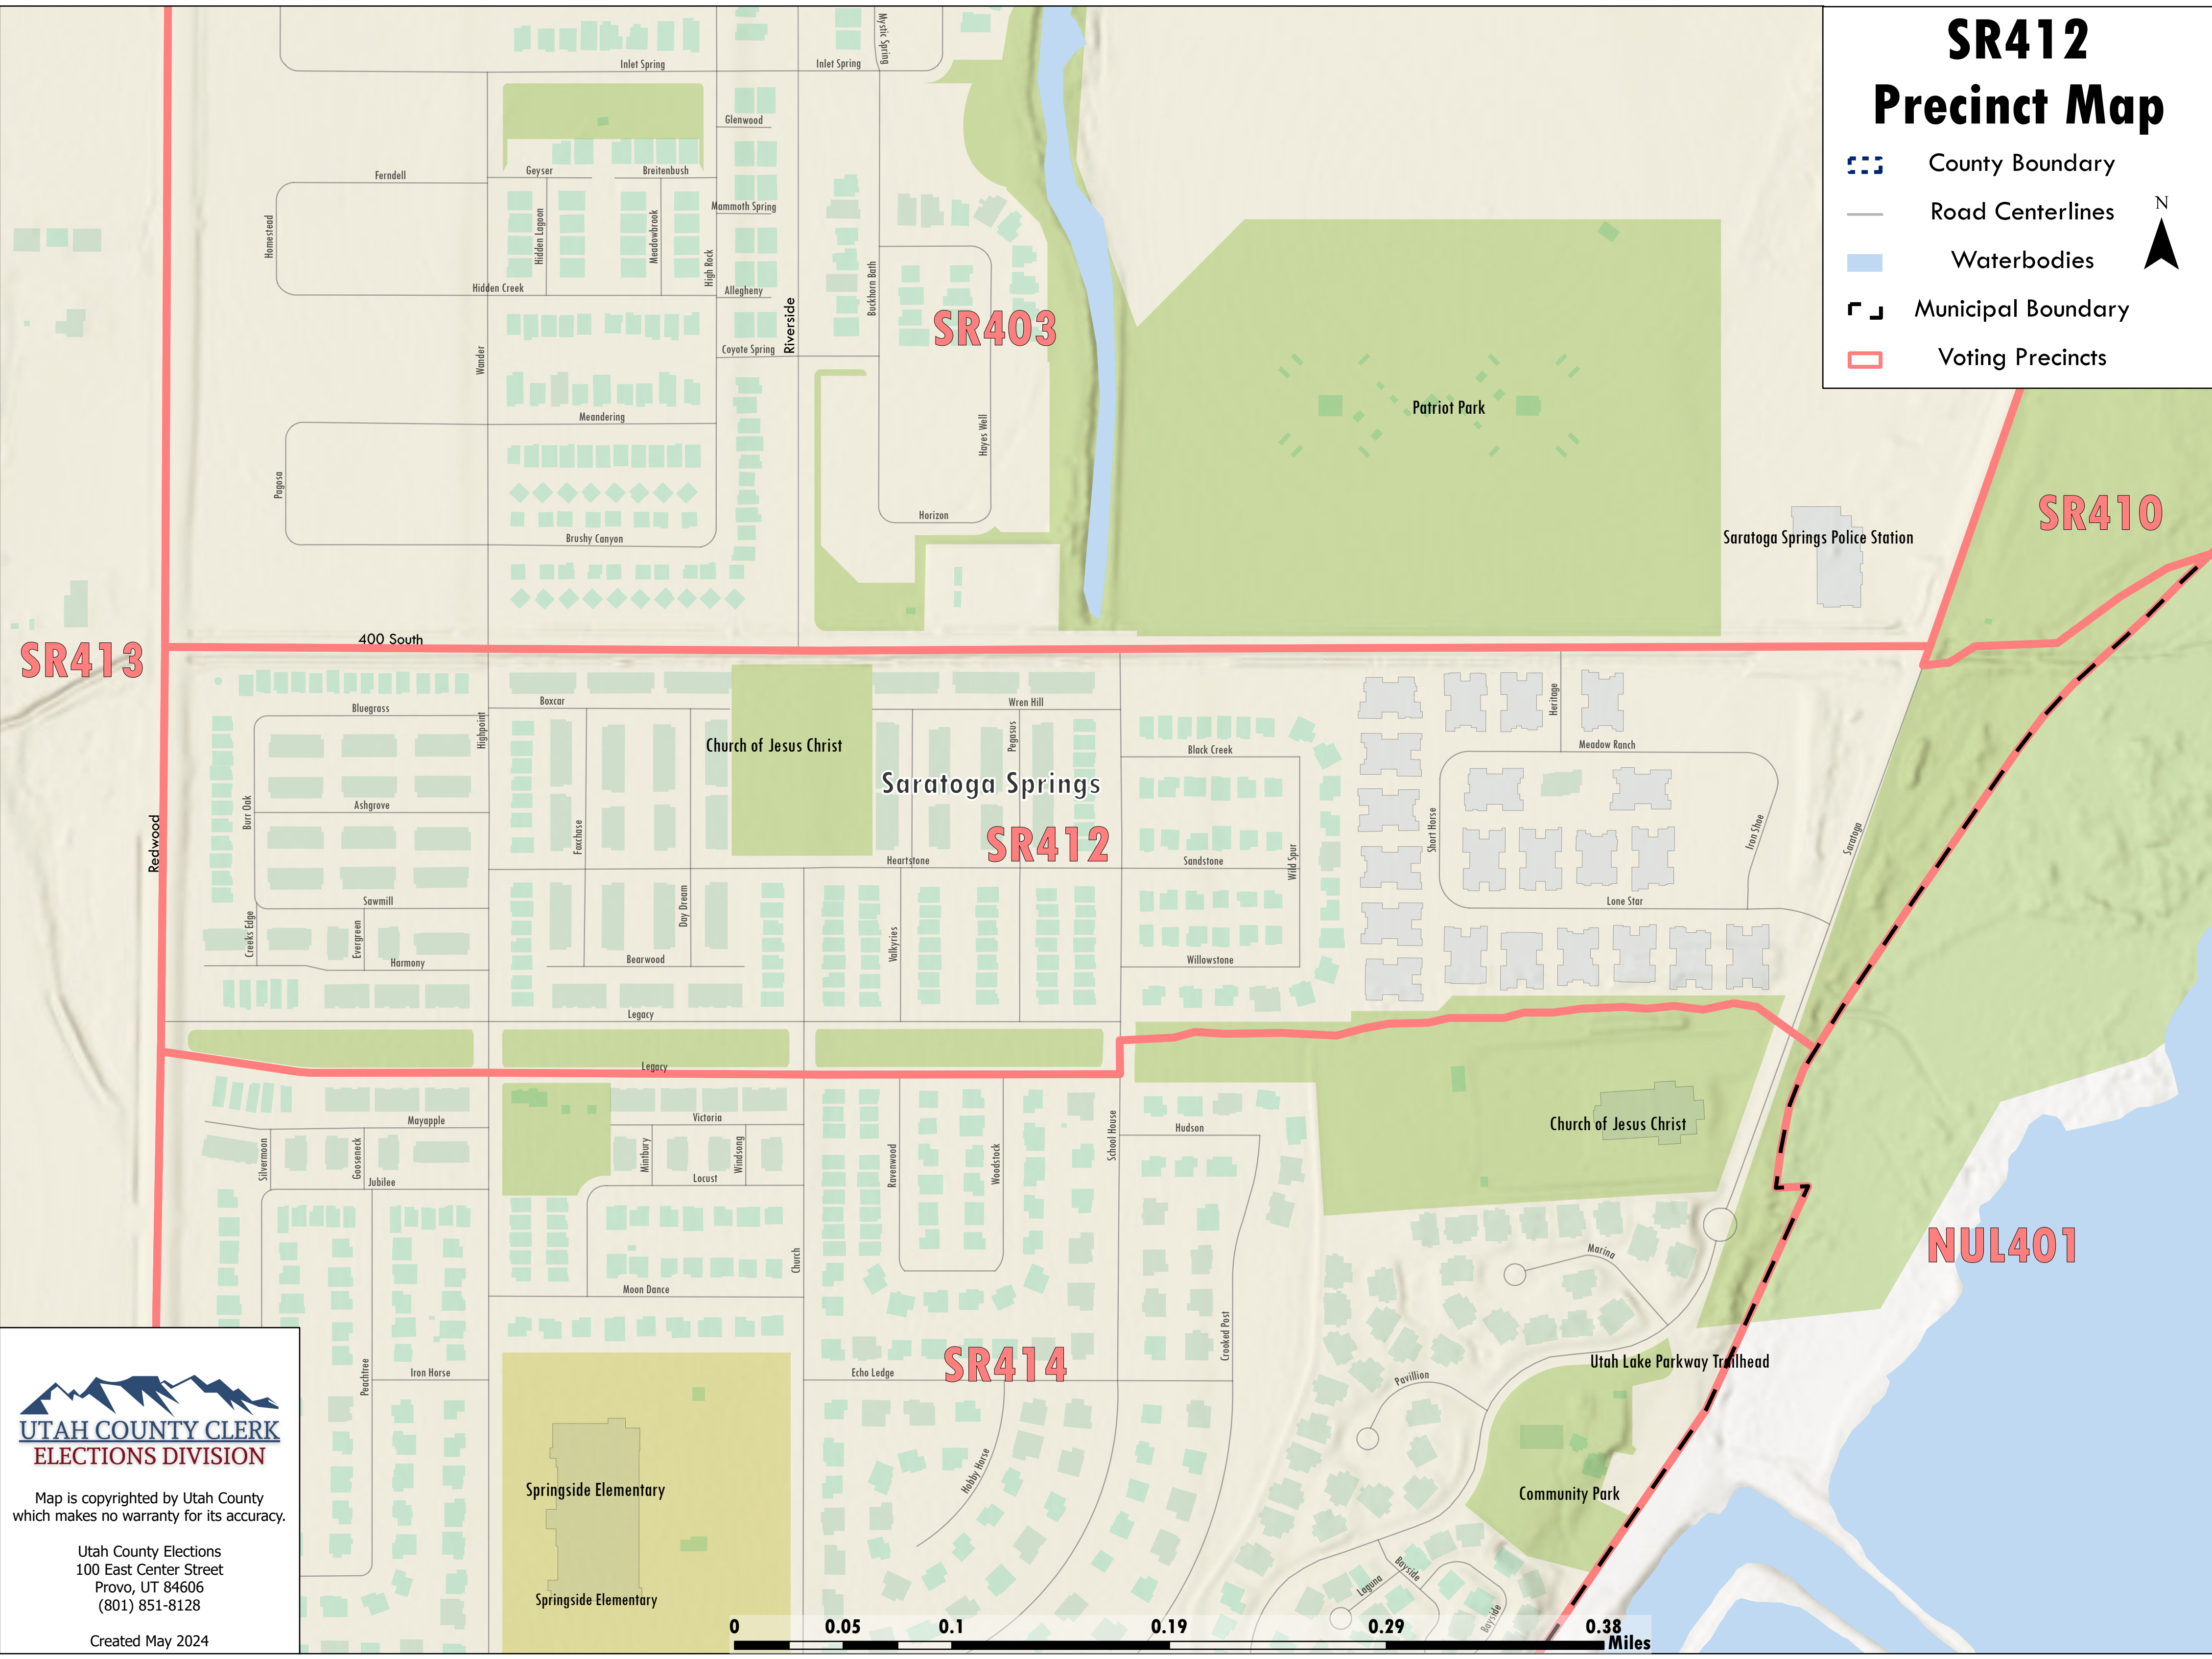

# SR412 Precinct Map

-  County Boundary
-  Road Centerlines
-  Waterbodies
-  Municipal Boundary
-  Voting Precincts

SR413

SR403

SR410

SR412

SR414

NUL401

UTAH COUNTY CLERK  
ELECTIONS DIVISION

Map is copyrighted by Utah County  
which makes no warranty for its accuracy.

Utah County Elections  
100 East Center Street  
Provo, UT 84606  
(801) 851-8128

Created May 2024