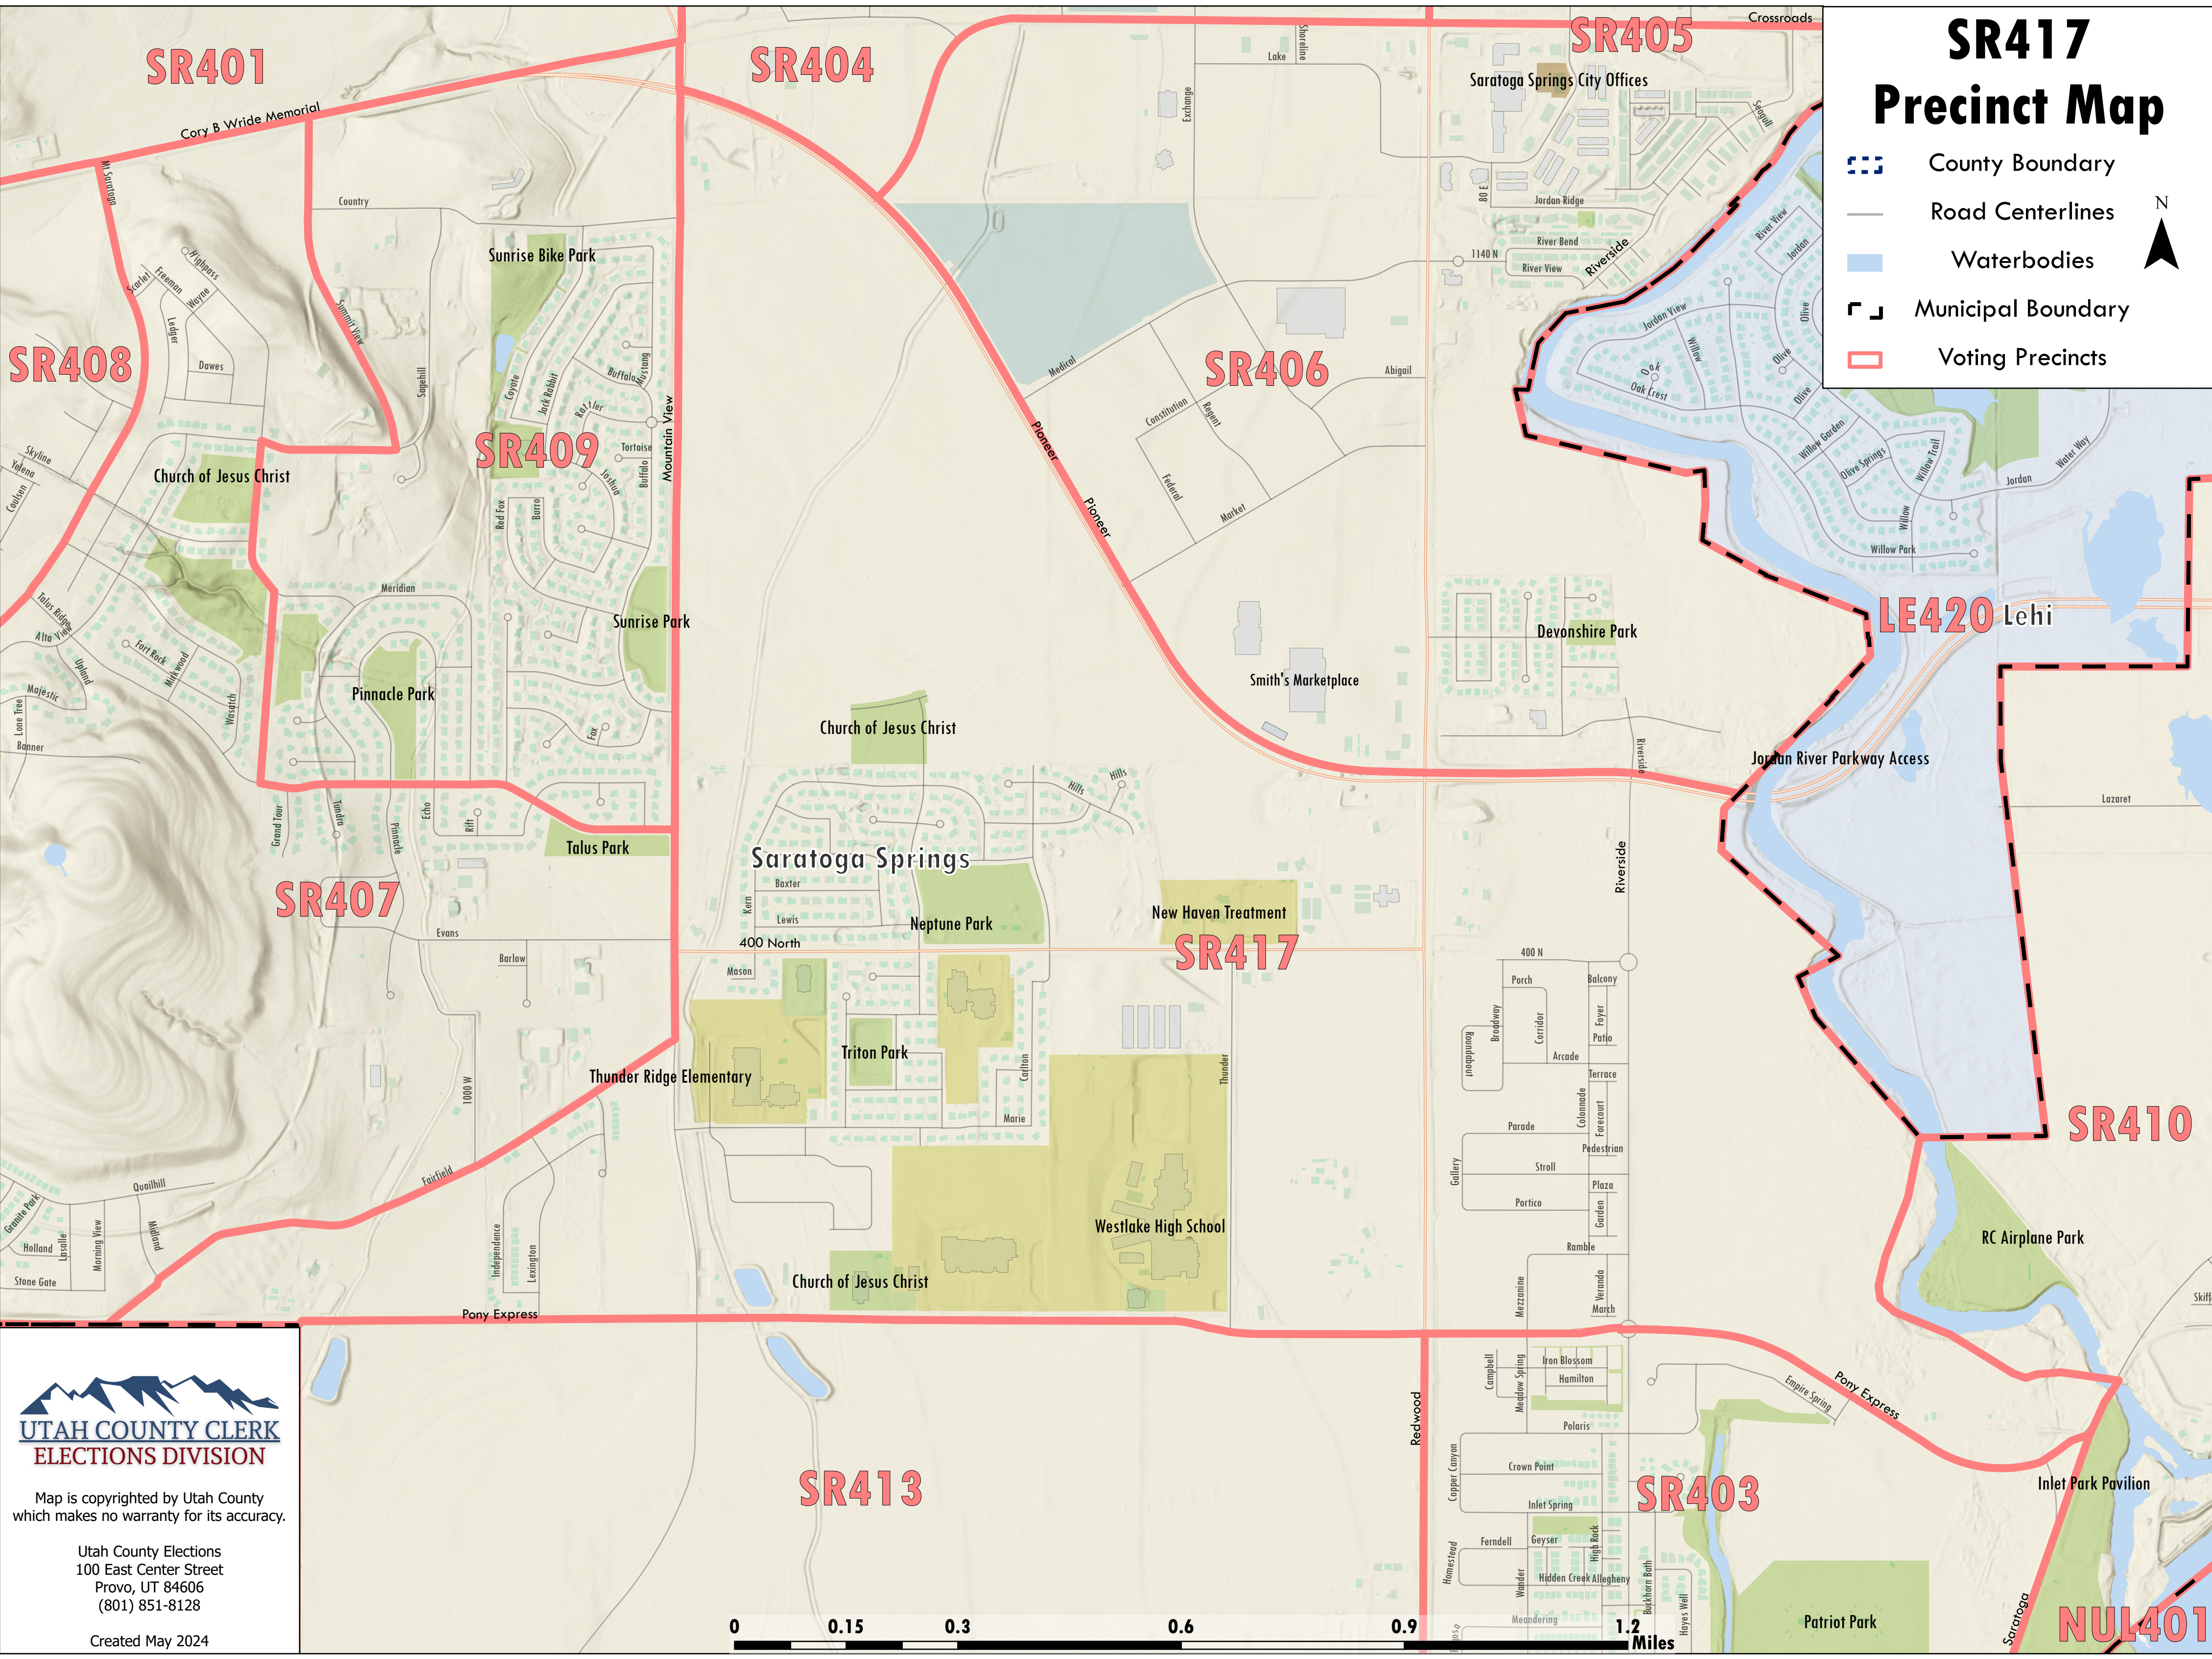

# SR417 Precinct Map

-  County Boundary
-  Road Centerlines
-  Waterbodies
-  Municipal Boundary
-  Voting Precincts

Map is copyrighted by Utah County which makes no warranty for its accuracy.

Utah County Elections  
 100 East Center Street  
 Provo, UT 84606  
 (801) 851-8128

Created May 2024

NUL401