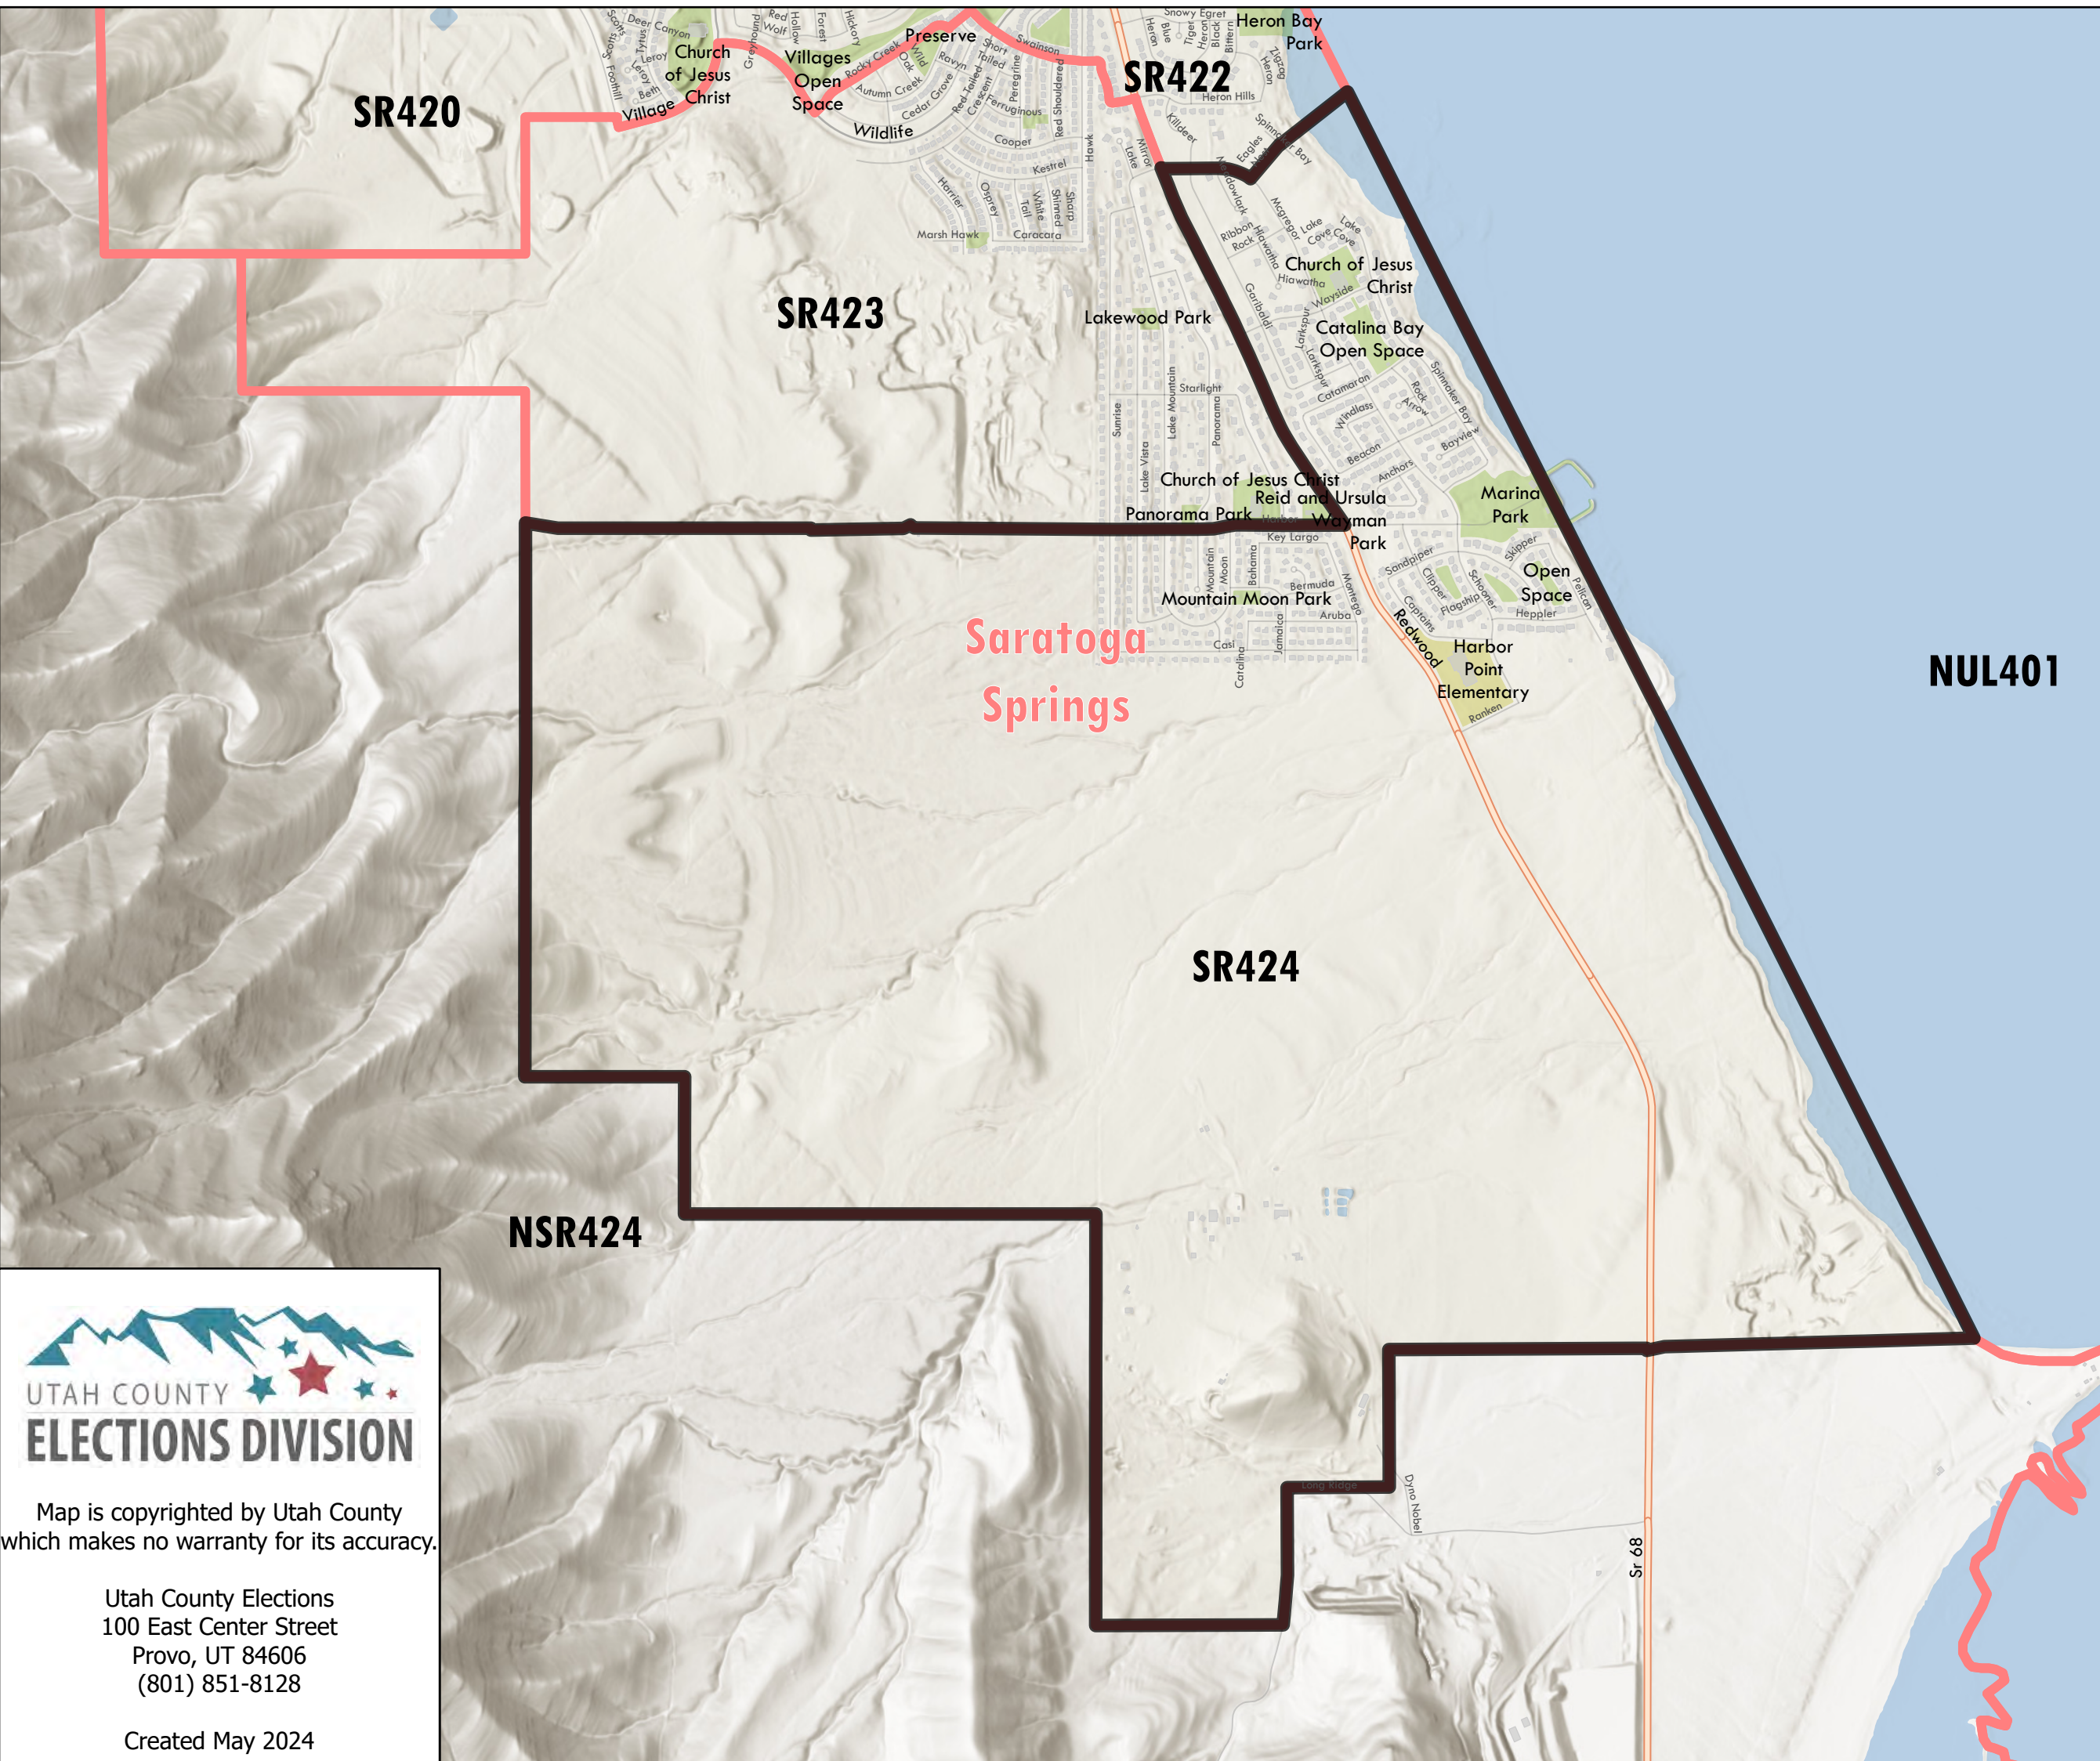

SR424 Precinct Map

-  County Boundary
-  Road Centerlines
-  Waterbodies
-  Voting Precincts

Map is copyrighted by Utah County which makes no warranty for its accuracy.

Utah County Elections
100 East Center Street
Provo, UT 84606
(801) 851-8128

Created May 2024