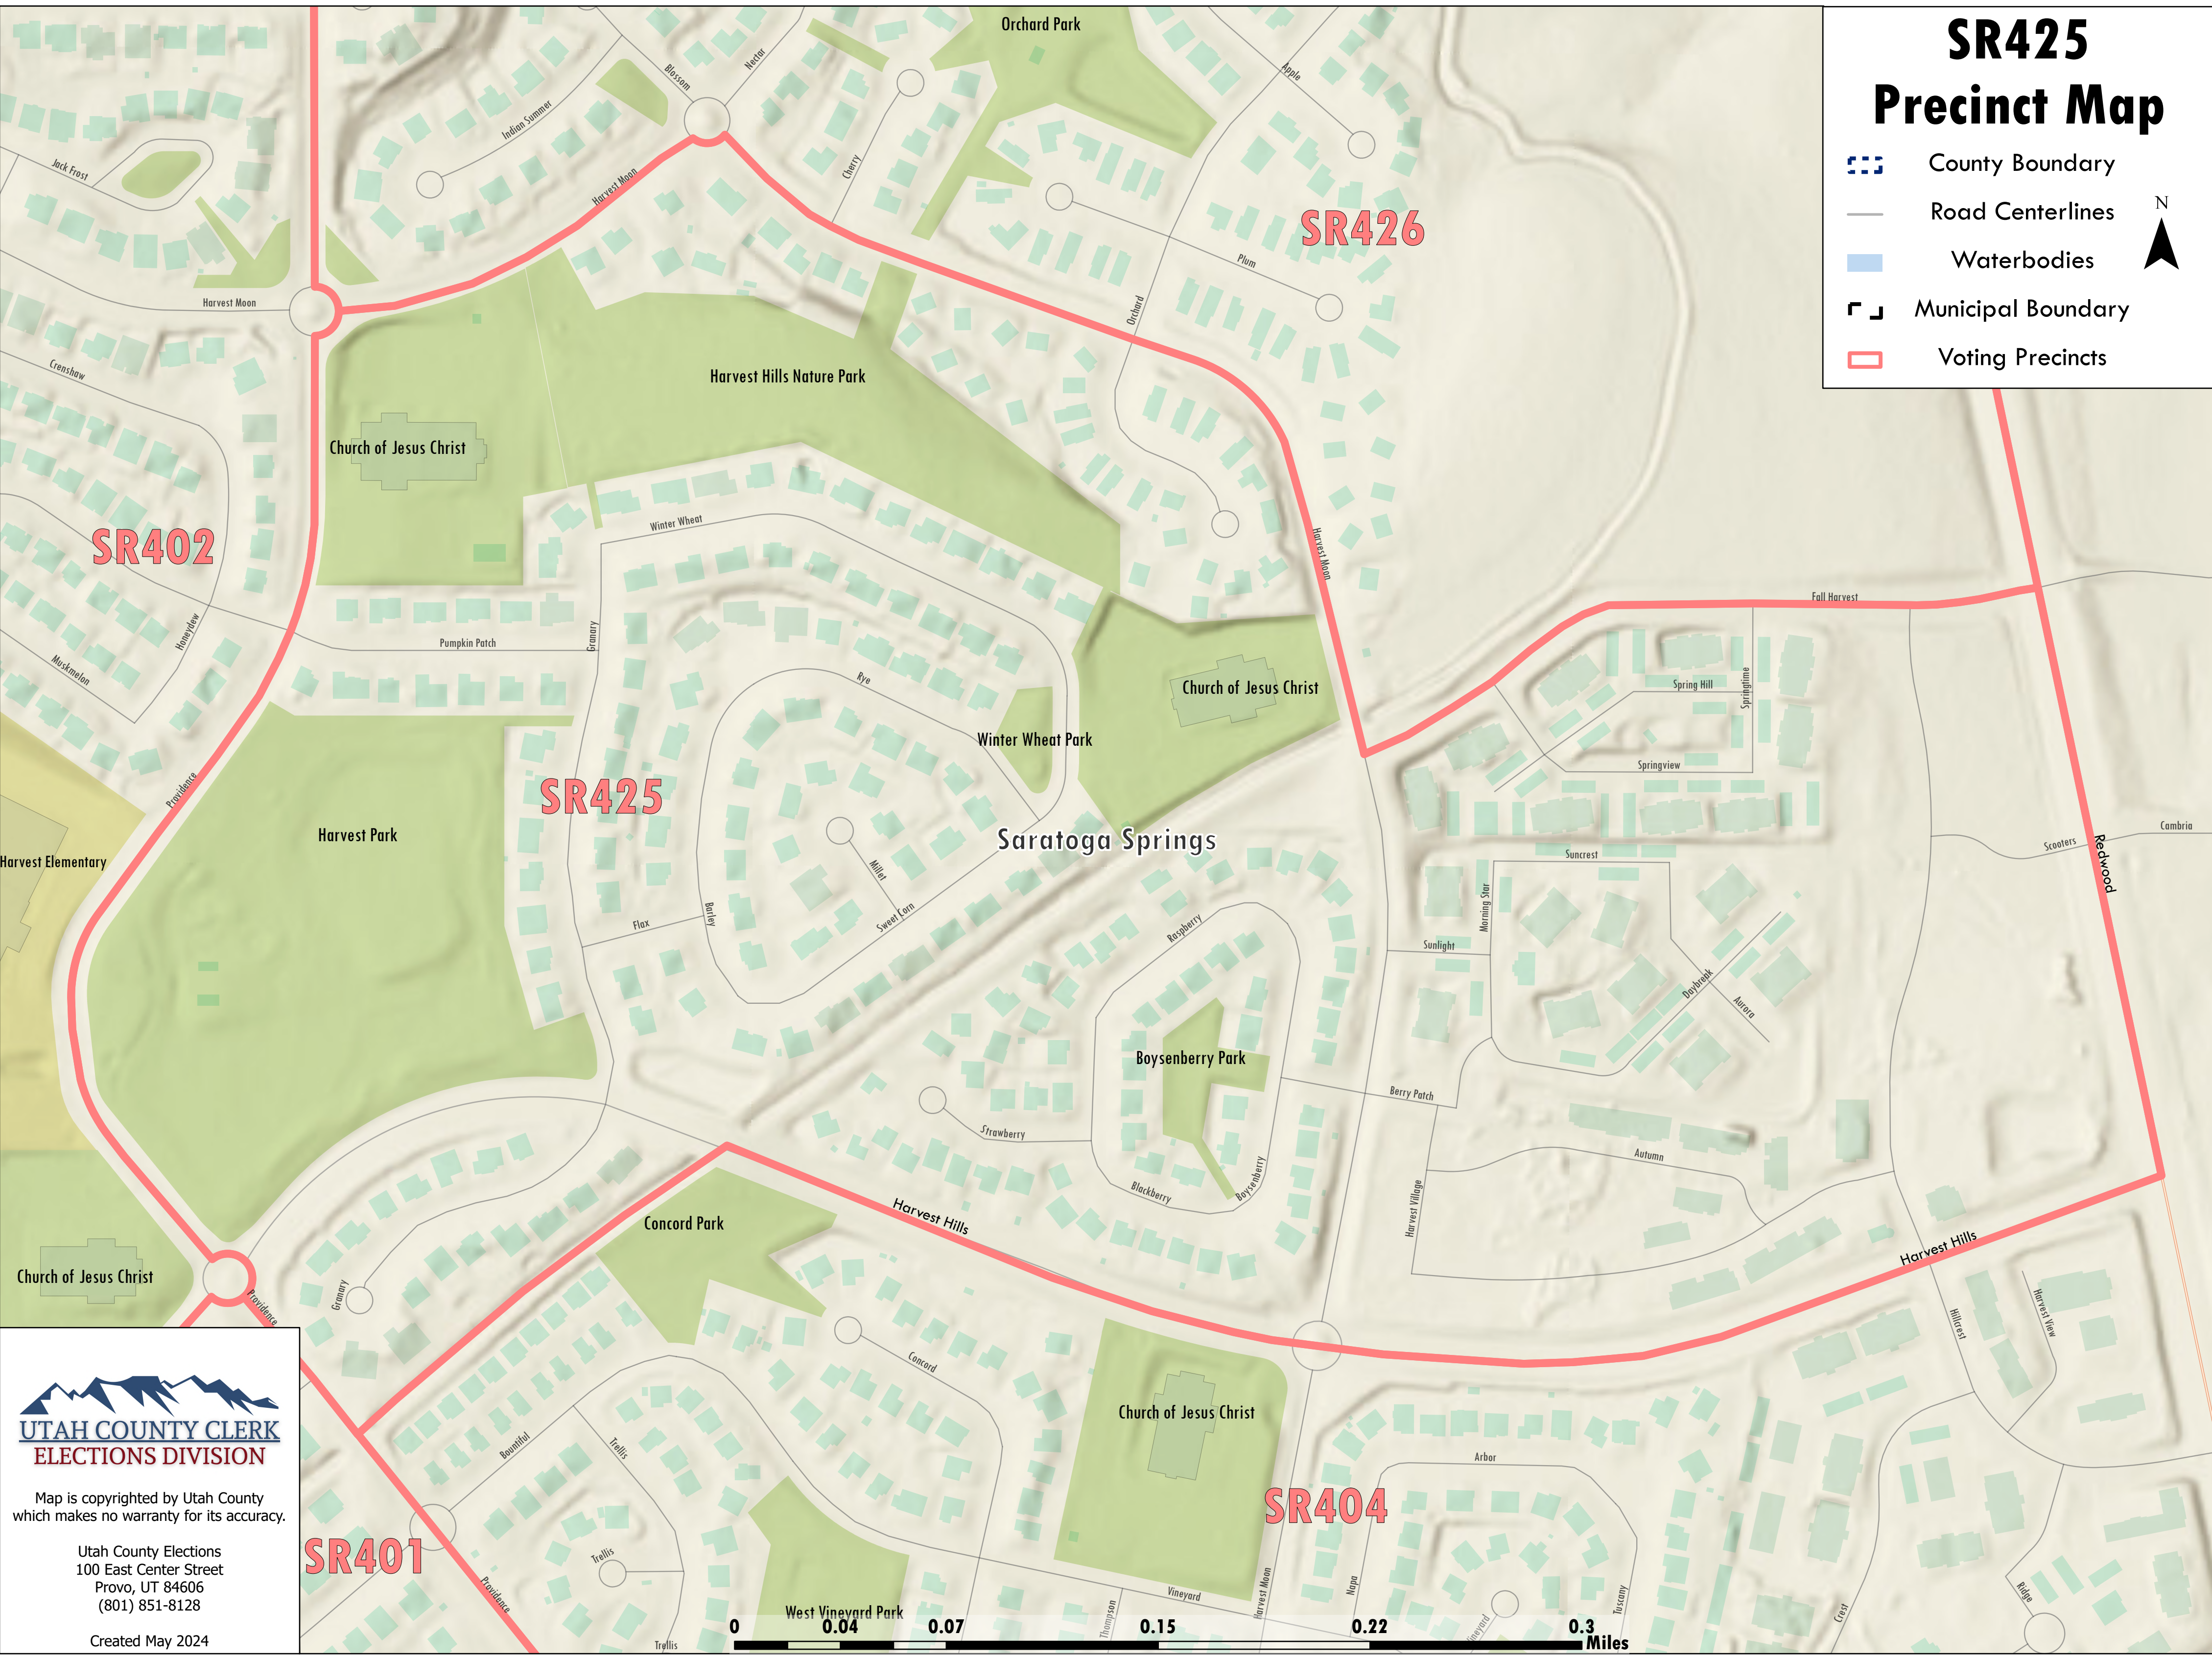

SR425 Precinct Map

-  County Boundary
-  Road Centerlines
-  Waterbodies
-  Municipal Boundary
-  Voting Precincts

Map is copyrighted by Utah County which makes no warranty for its accuracy.

Utah County Elections
100 East Center Street
Provo, UT 84606
(801) 851-8128

Created May 2024