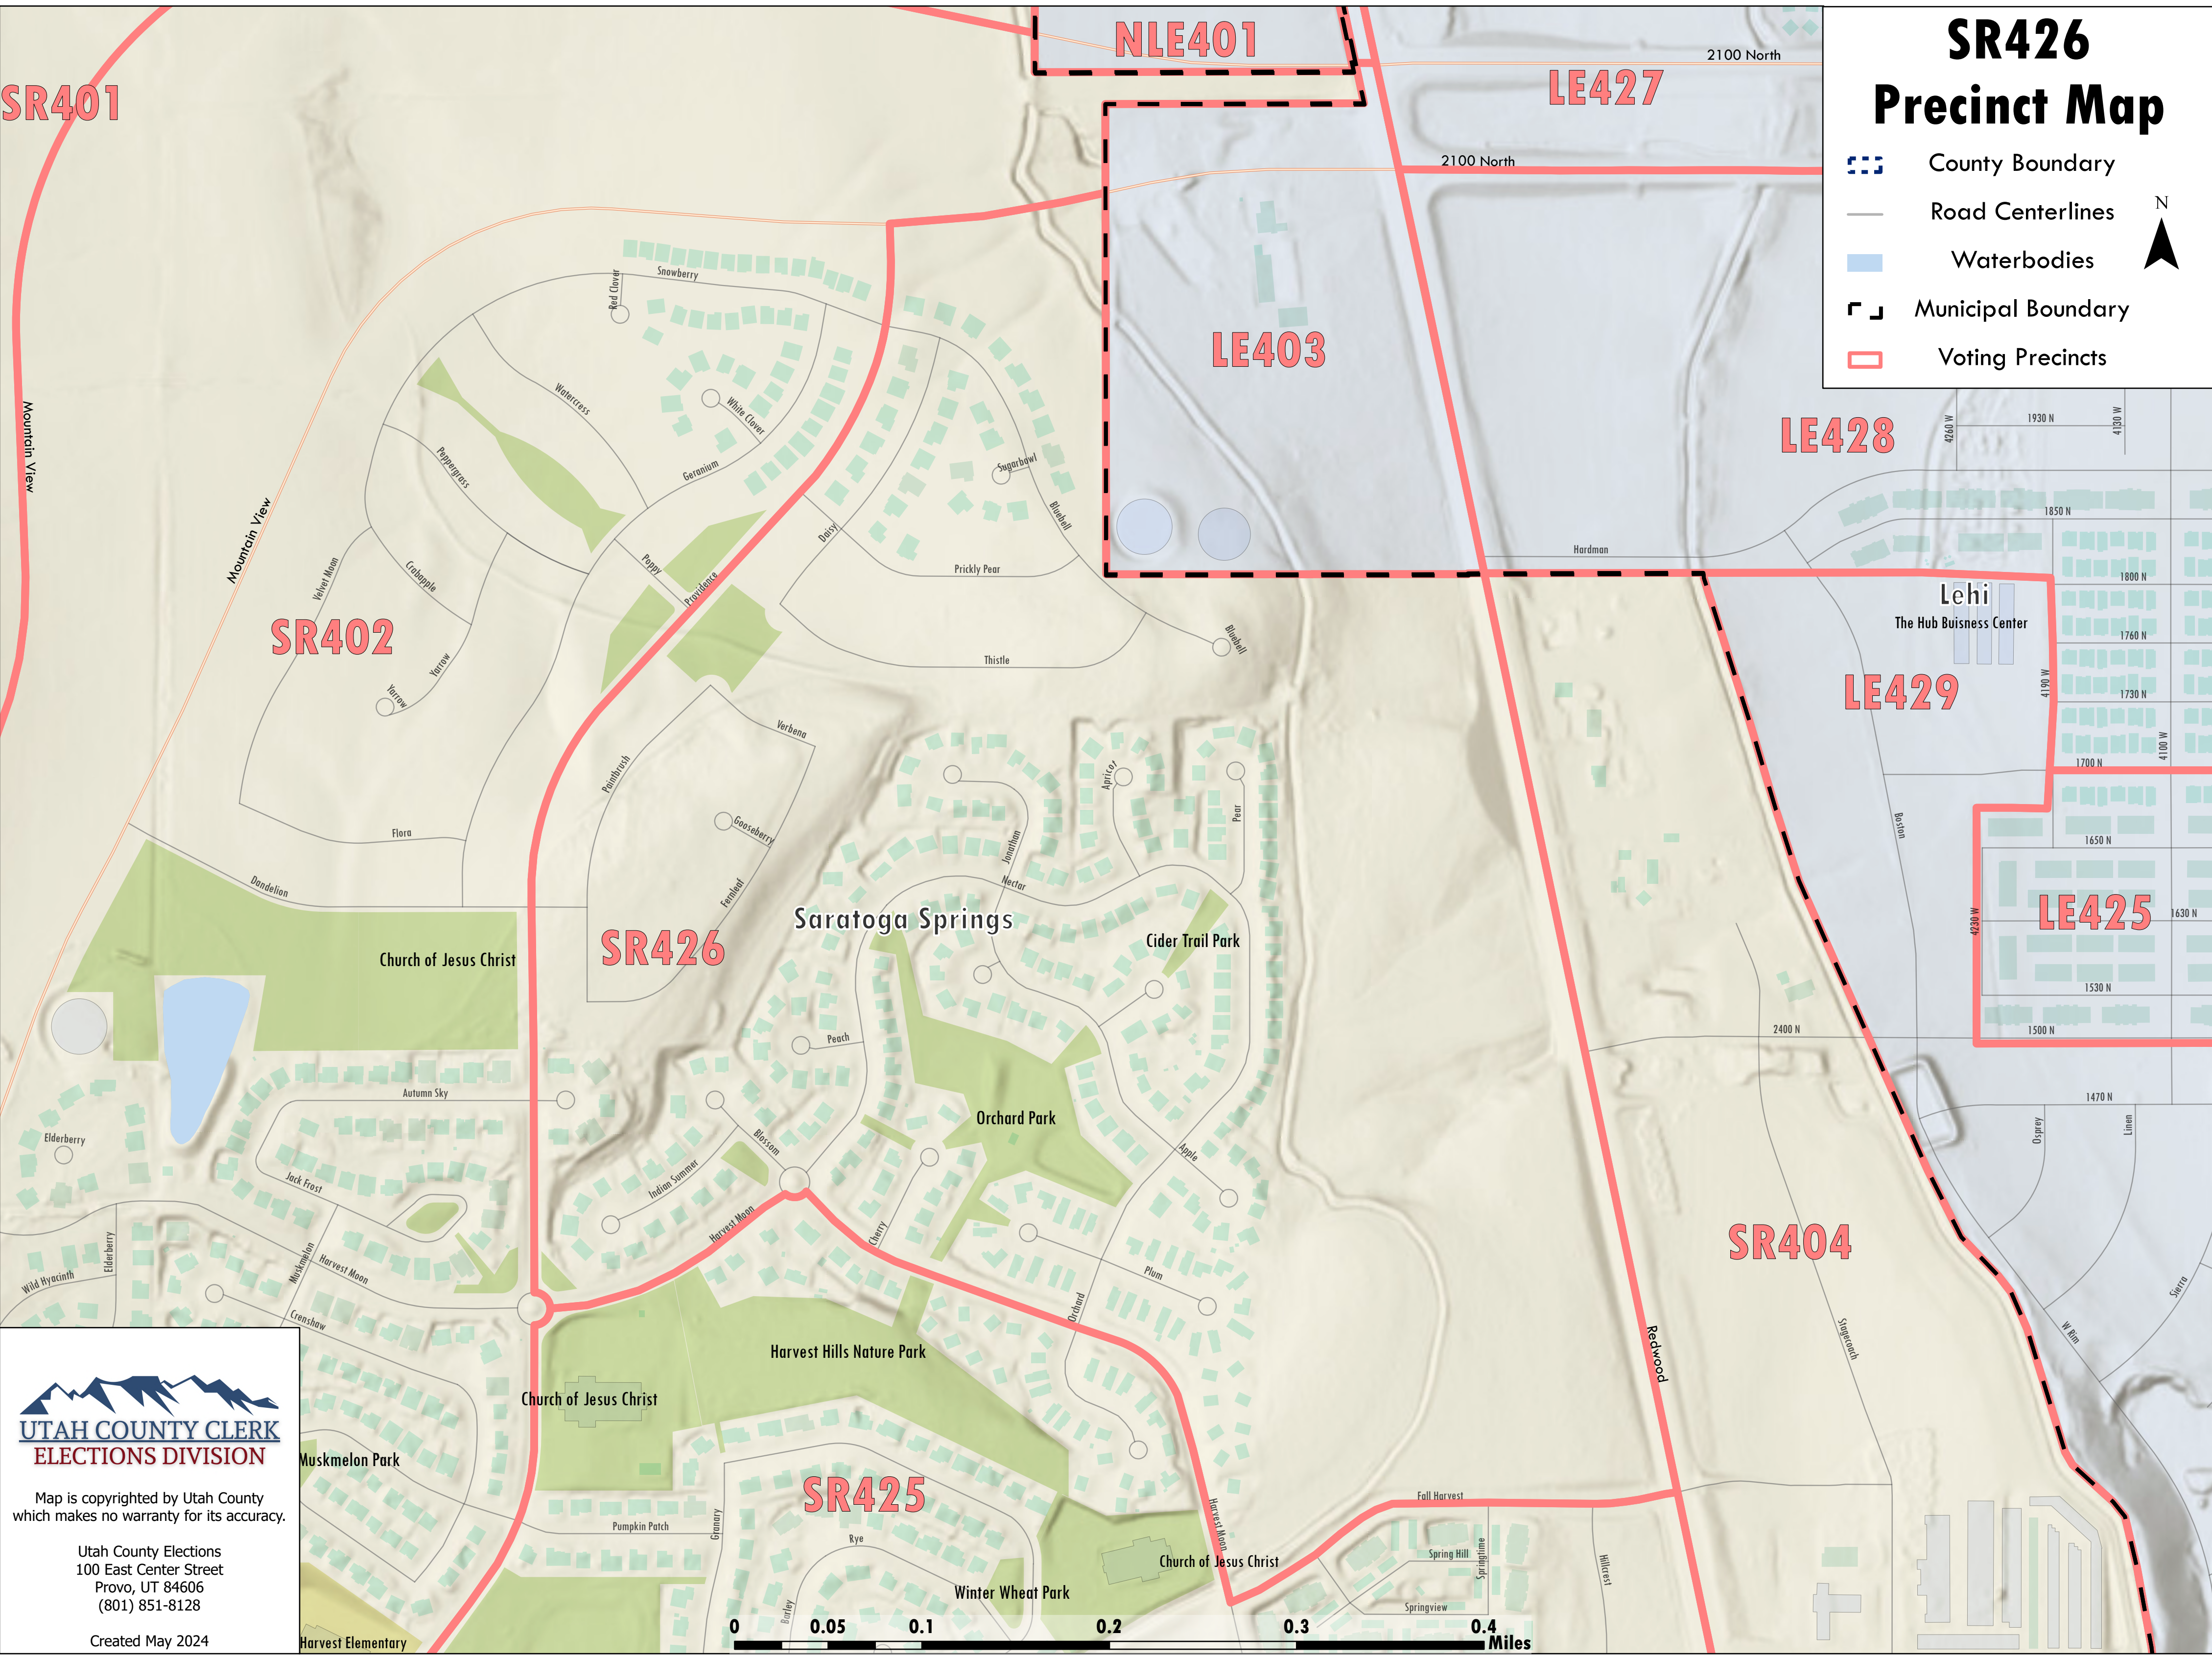

SR426 Precinct Map

-  County Boundary
-  Road Centerlines
-  Waterbodies
-  Municipal Boundary
-  Voting Precincts

UTAH COUNTY CLERK
ELECTIONS DIVISION

Map is copyrighted by Utah County
which makes no warranty for its accuracy.

Utah County Elections
100 East Center Street
Provo, UT 84606
(801) 851-8128

Created May 2024