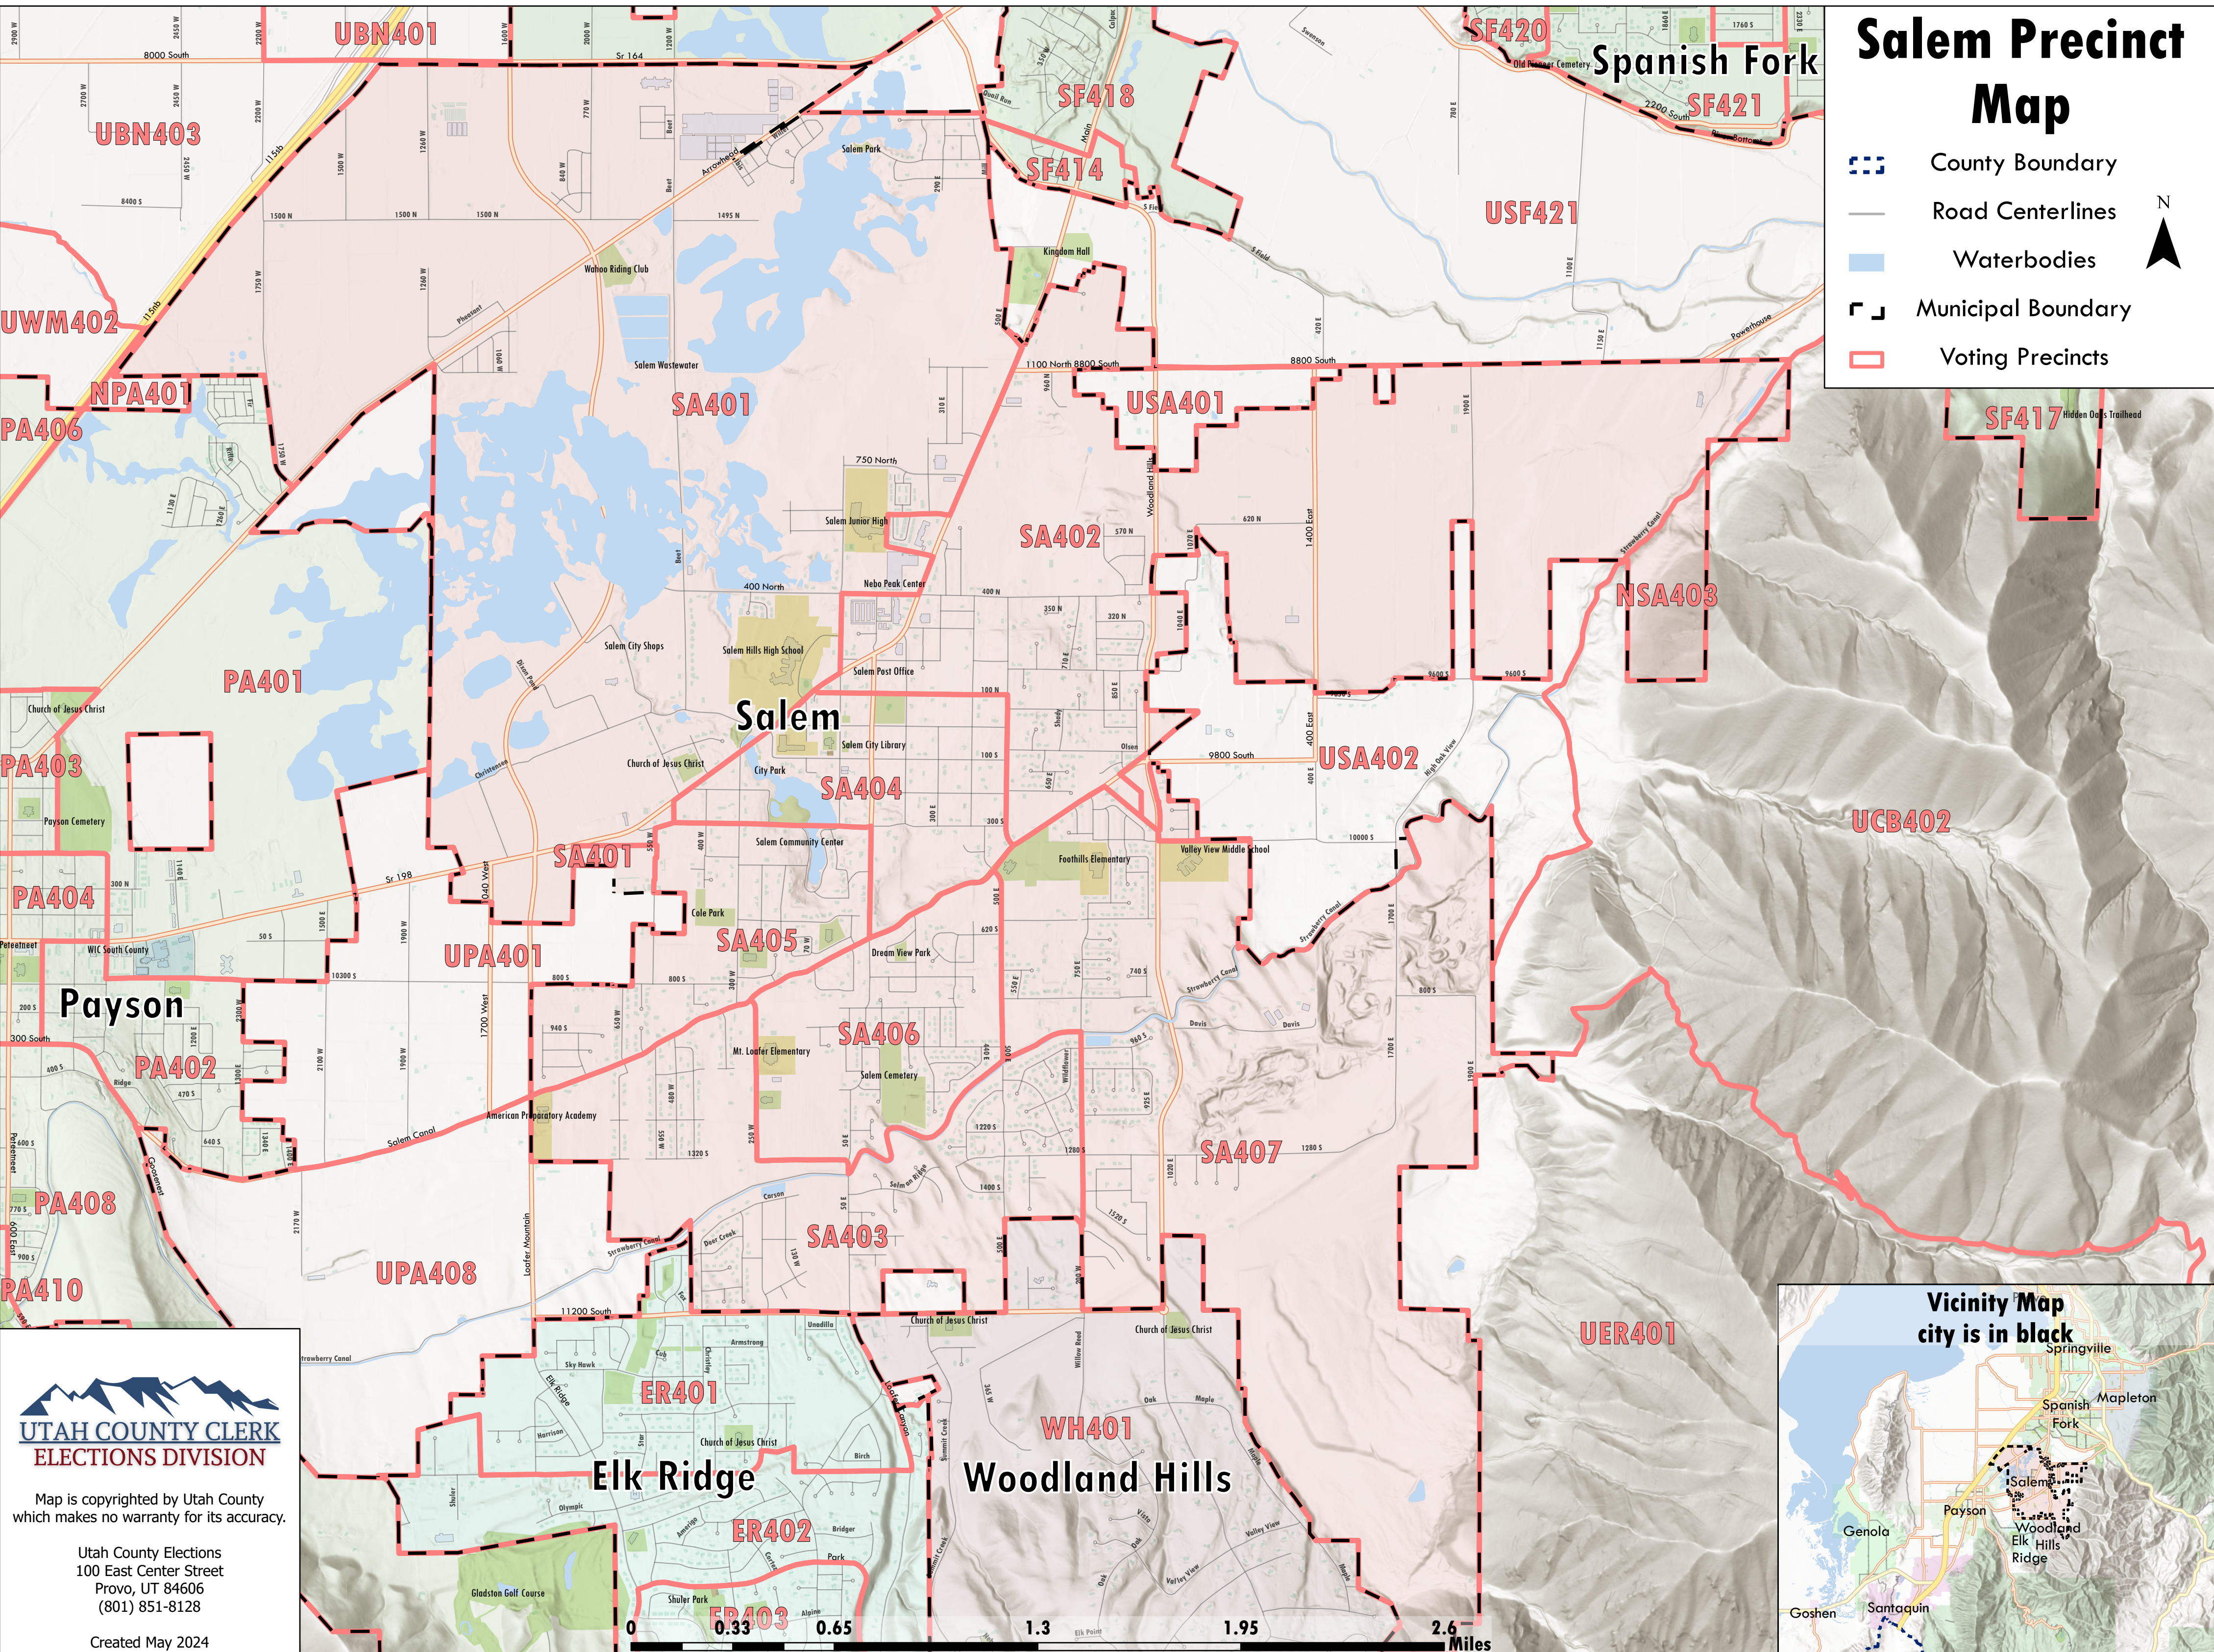

Salem Precinct Map

-  County Boundary
-  Road Centerlines
-  Waterbodies
-  Municipal Boundary
-  Voting Precincts

Map is copyrighted by Utah County which makes no warranty for its accuracy.

Utah County Elections
100 East Center Street
Provo, UT 84606
(801) 851-8128