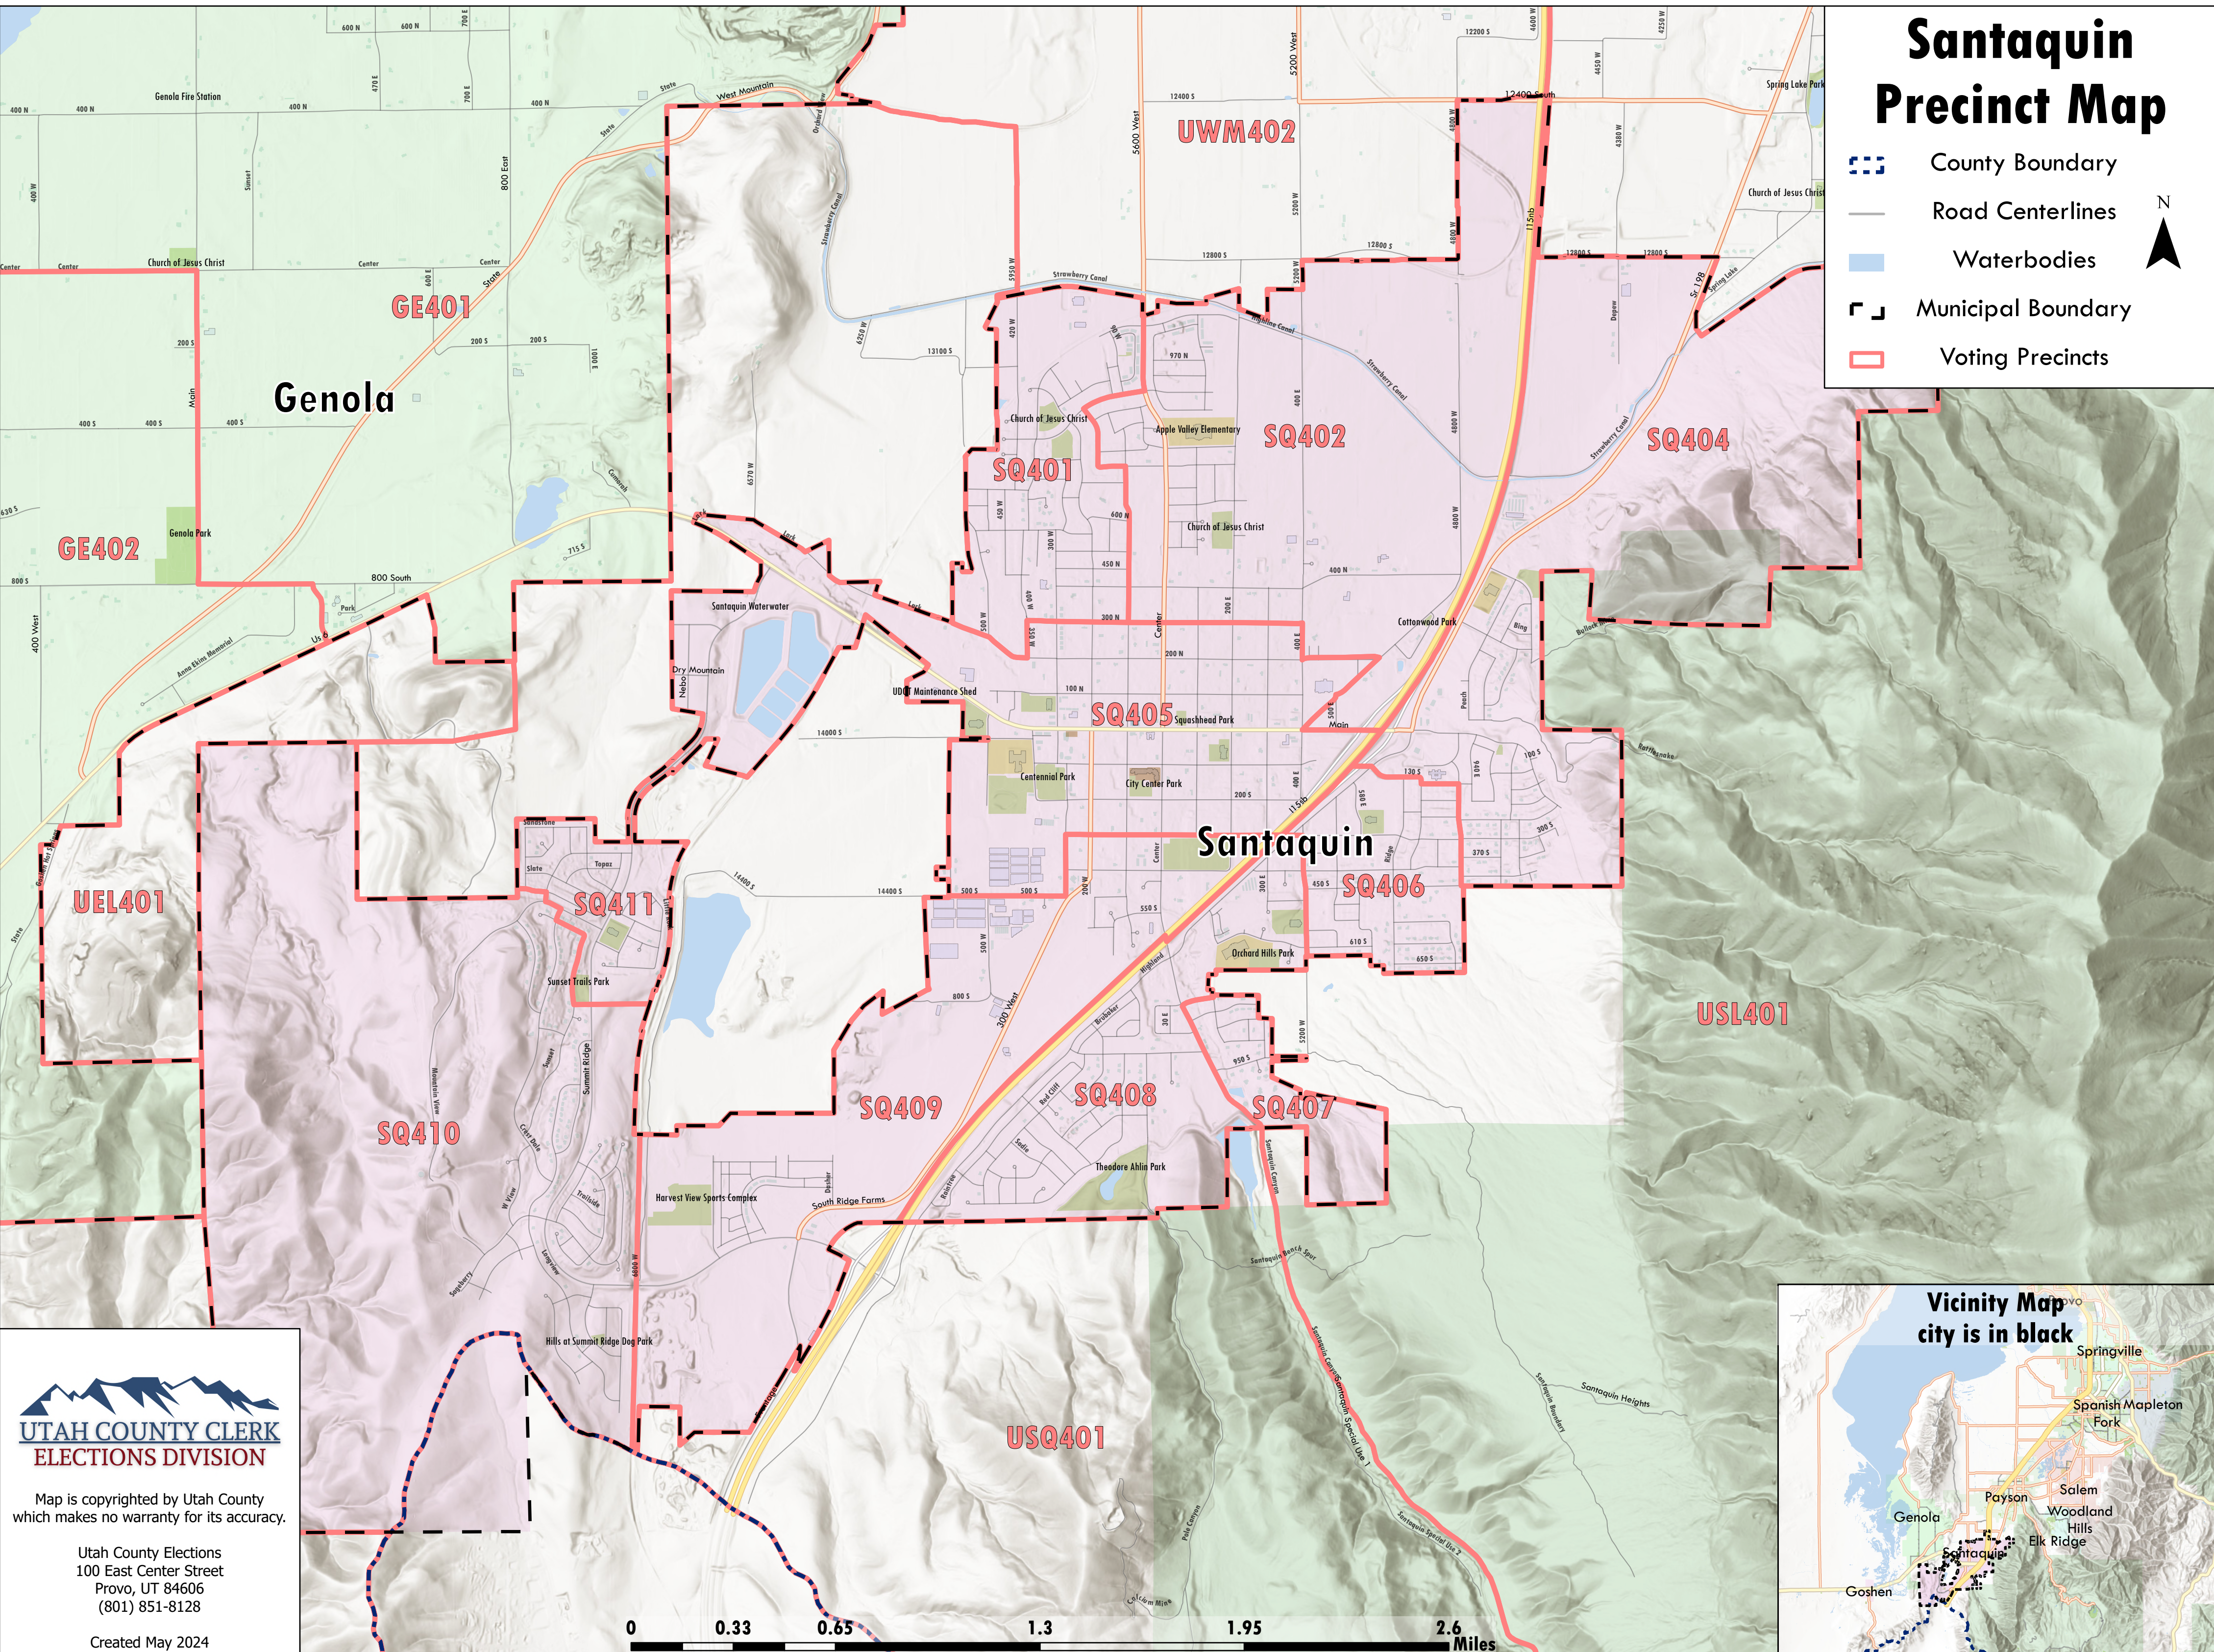

# Santaquin Precinct Map

-  County Boundary
-  Road Centerlines
-  Waterbodies
-  Municipal Boundary
-  Voting Precincts

Map is copyrighted by Utah County which makes no warranty for its accuracy.

Utah County Elections  
100 East Center Street  
Provo, UT 84606  
(801) 851-8128

## Vicinity Map

city is in black