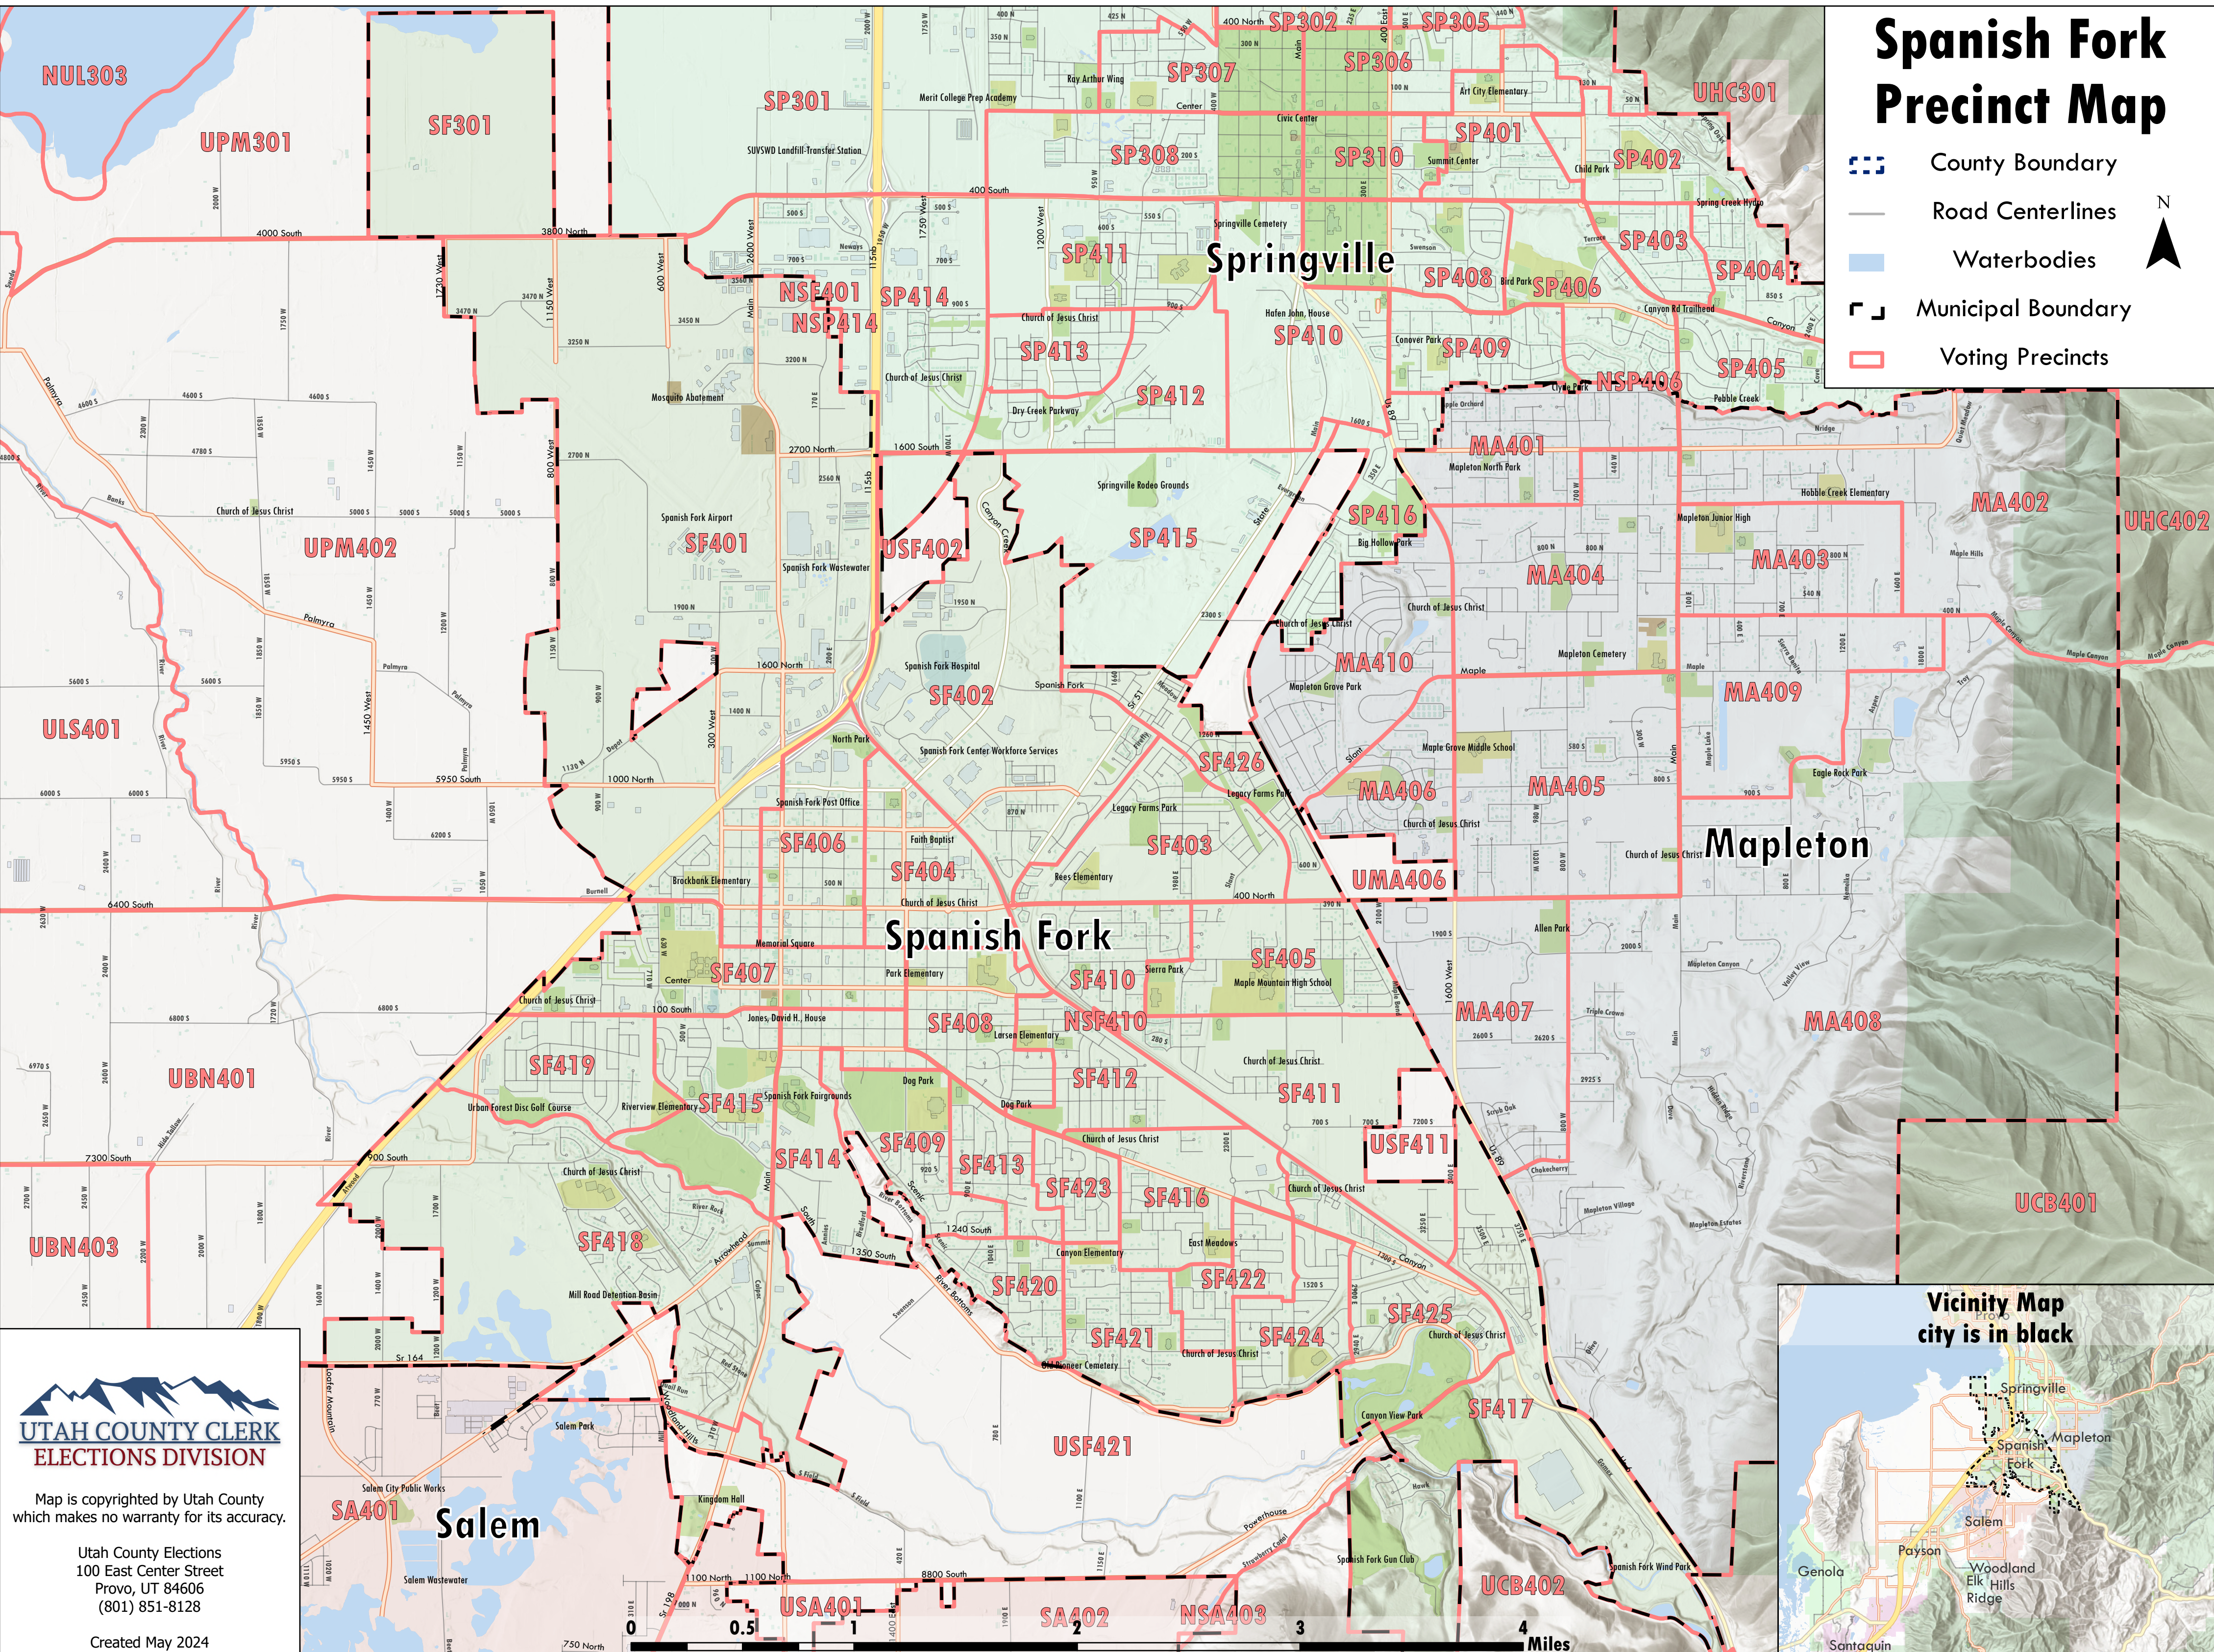

Spanish Fork Precinct Map

-  County Boundary
-  Road Centerlines
-  Waterbodies
-  Municipal Boundary
-  Voting Precincts

Map is copyrighted by Utah County which makes no warranty for its accuracy.

Utah County Elections
 100 East Center Street
 Provo, UT 84606
 (801) 851-8128