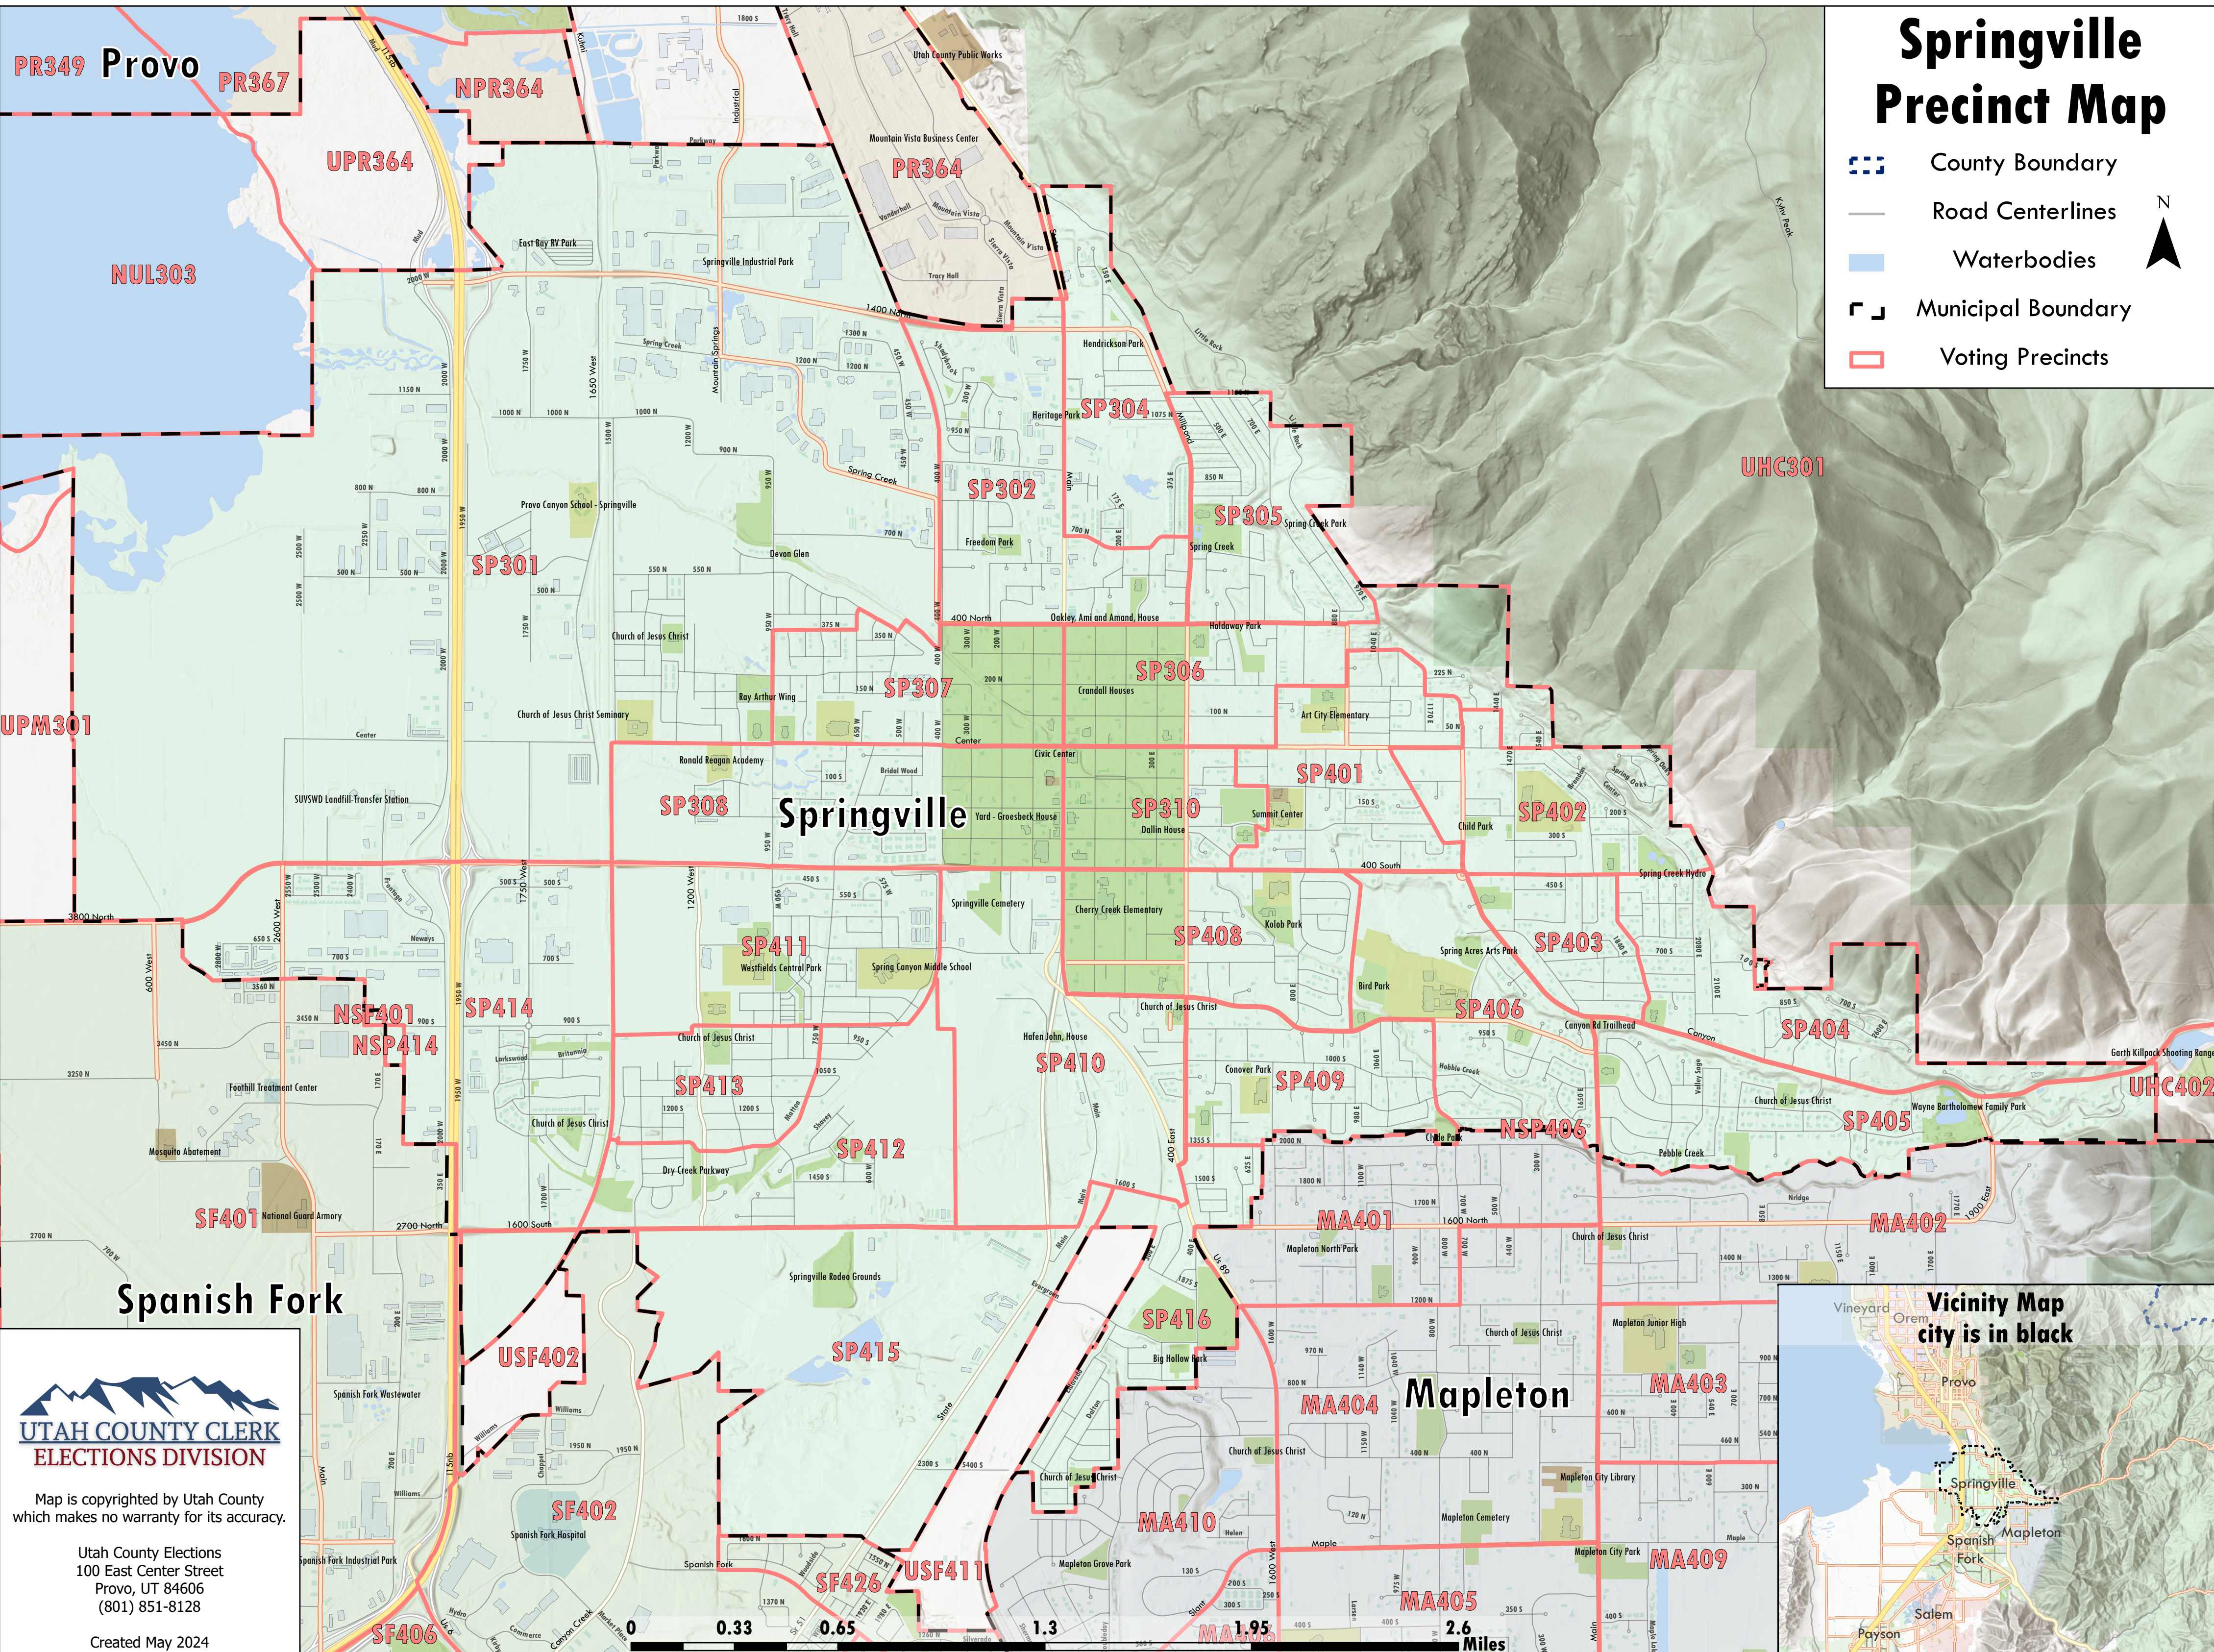

Springville Precinct Map

-  County Boundary
-  Road Centerlines
-  Waterbodies
-  Municipal Boundary
-  Voting Precincts

Map is copyrighted by Utah County which makes no warranty for its accuracy.

Utah County Elections
 100 East Center Street
 Provo, UT 84606
 (801) 851-8128

Created May 2024