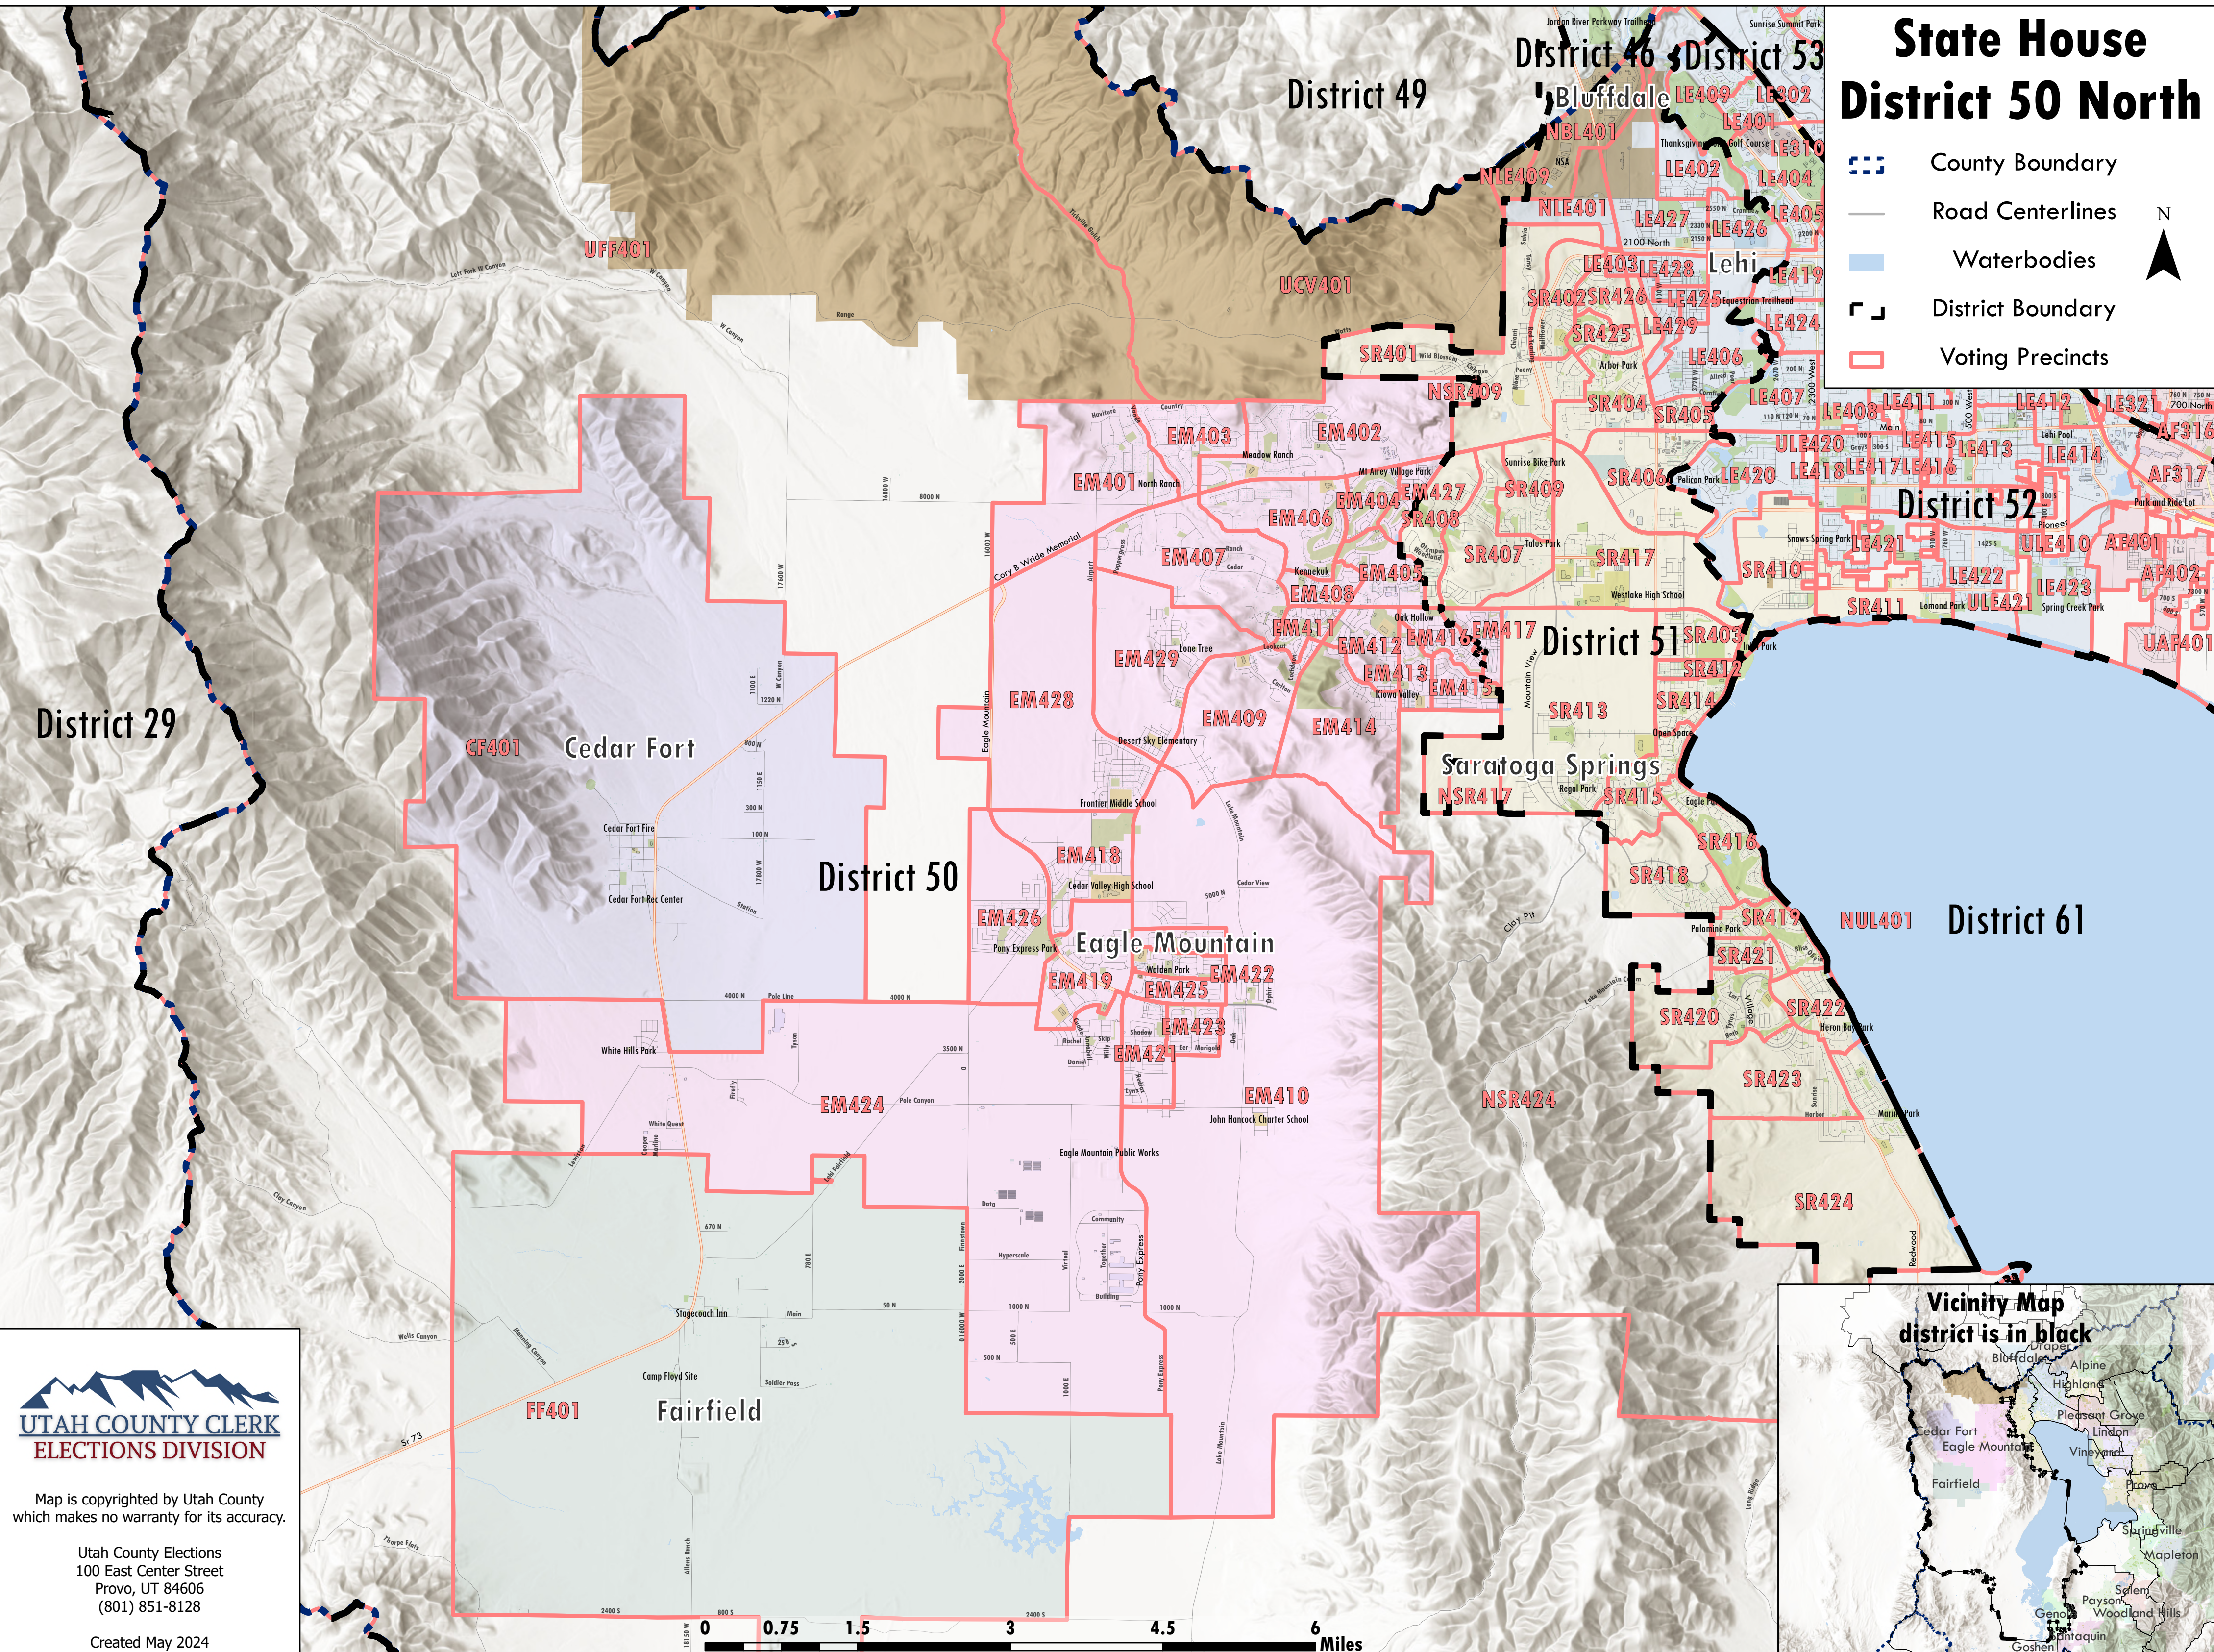

State House District 50 North

-  County Boundary
-  Road Centerlines
-  Waterbodies
-  District Boundary
-  Voting Precincts

Map is copyrighted by Utah County which makes no warranty for its accuracy.

Utah County Elections
100 East Center Street
Provo, UT 84606
(801) 851-8128

Created May 2024