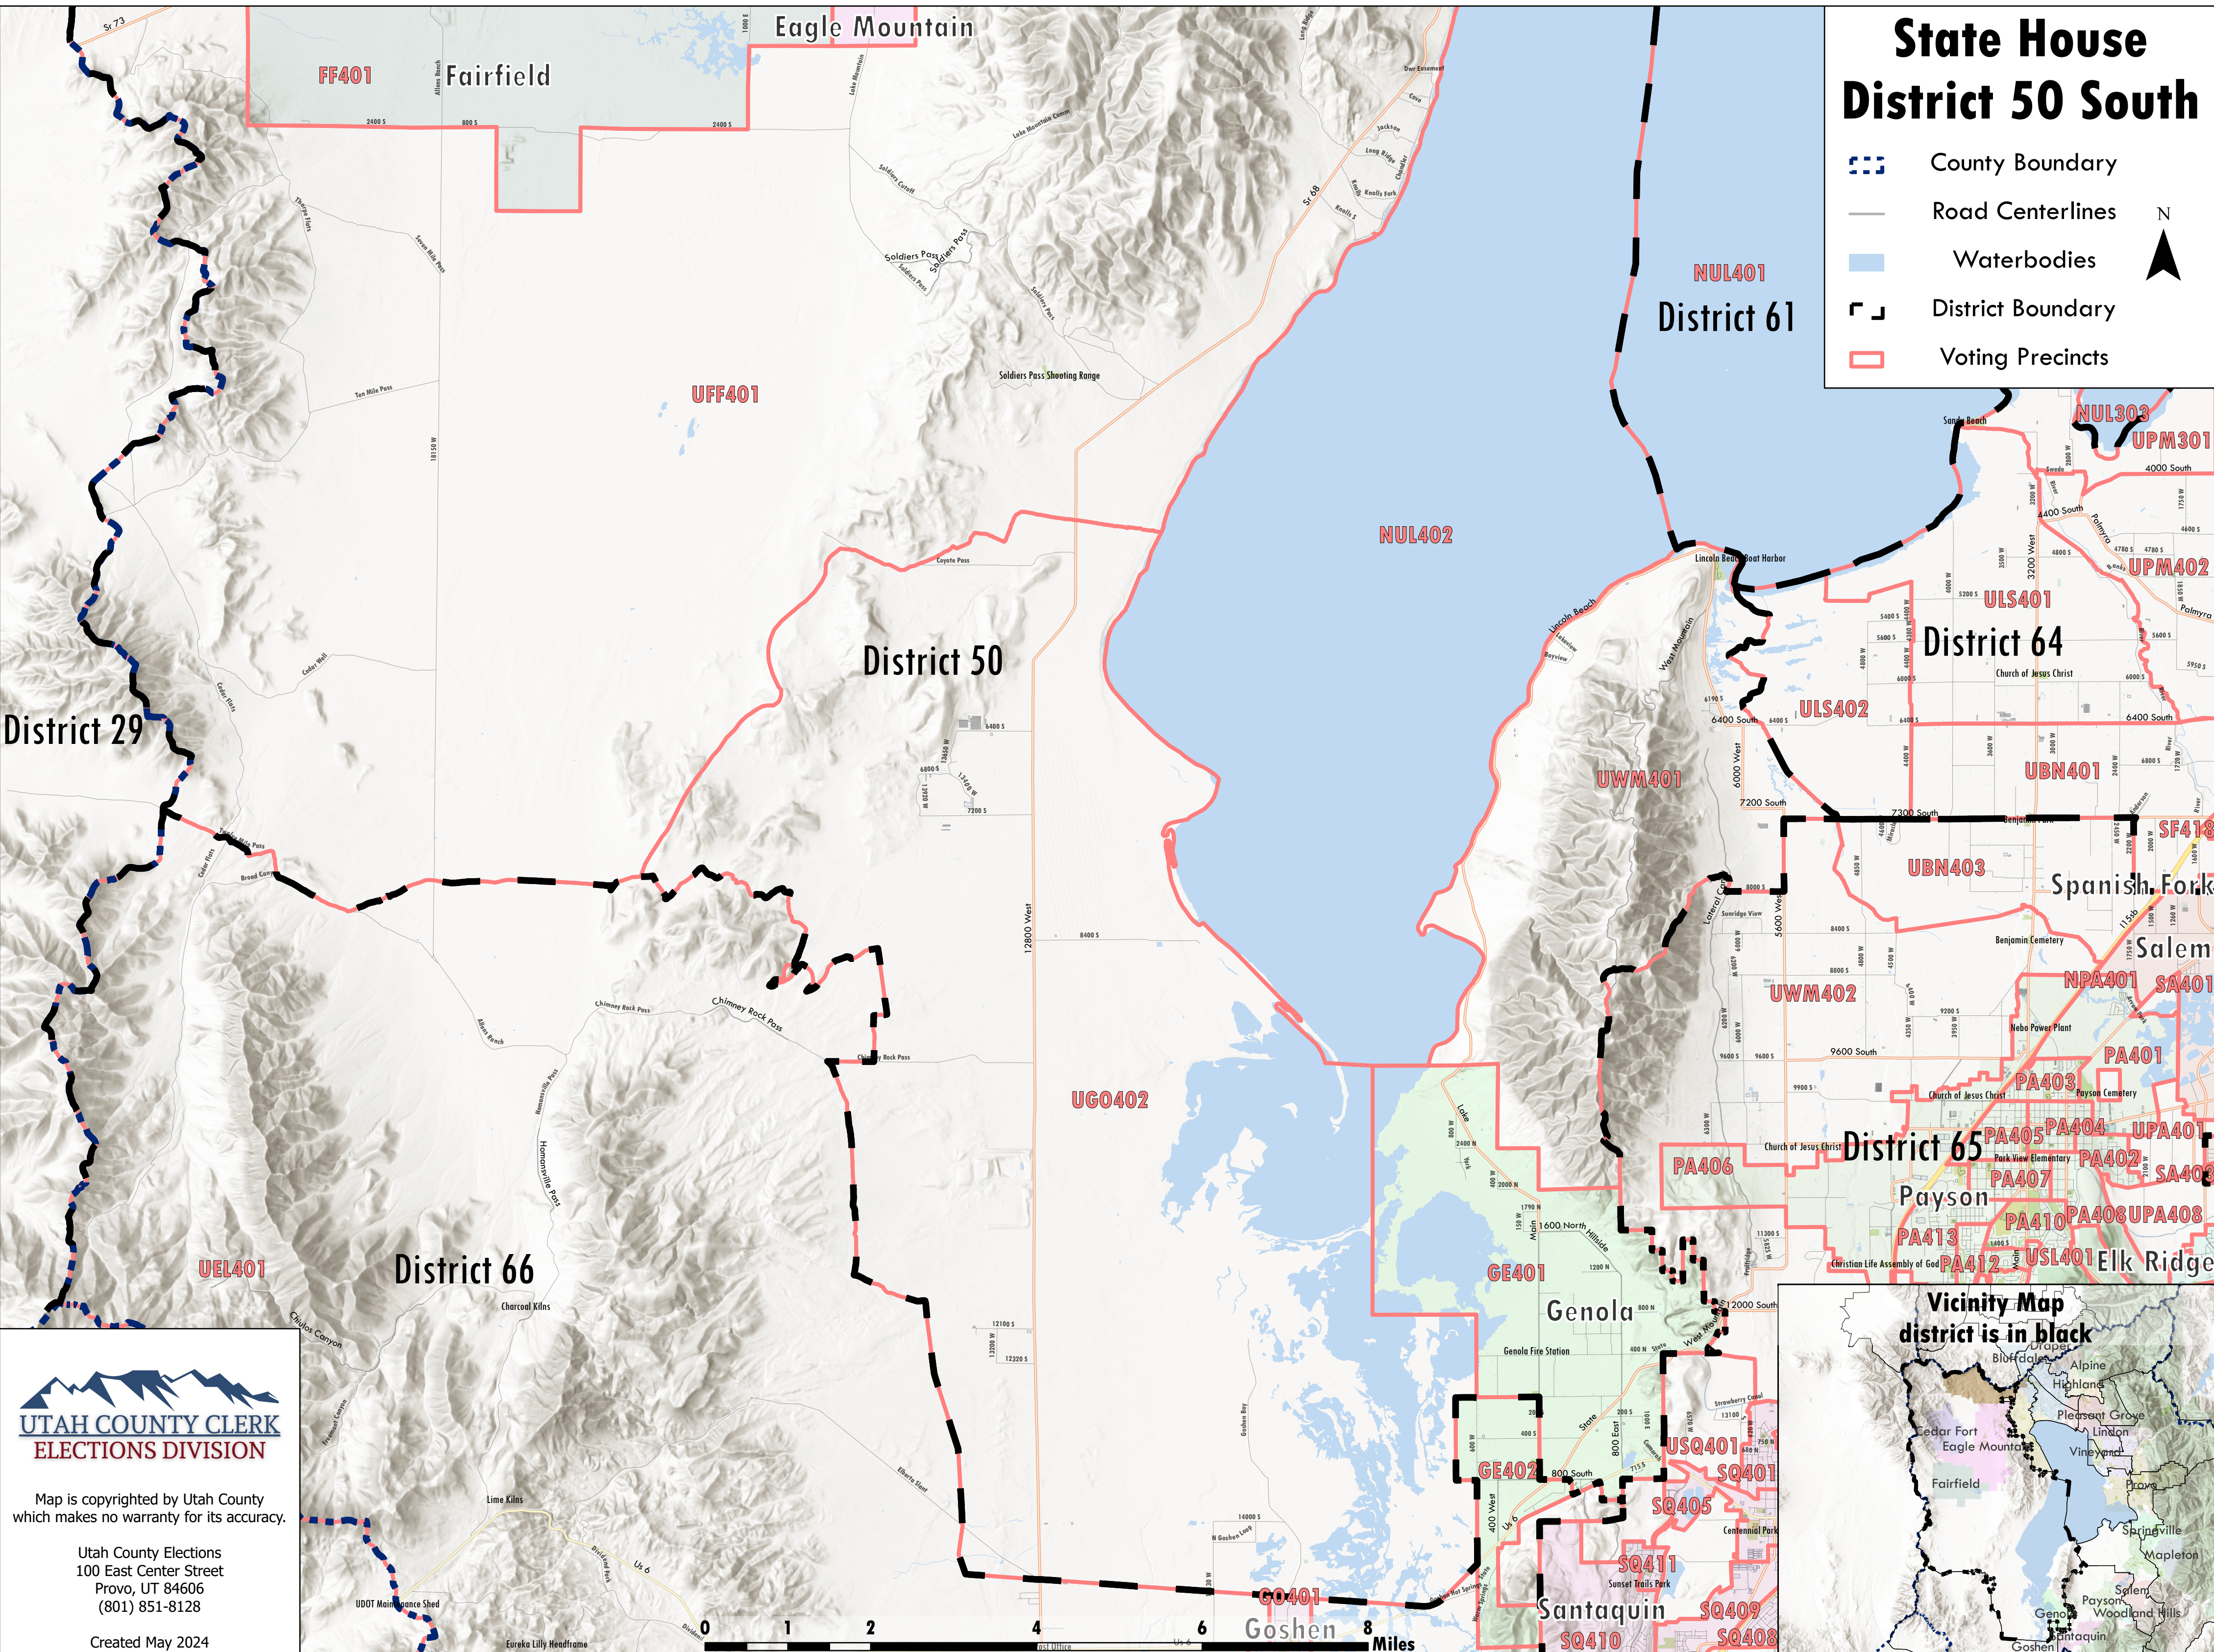

# State House District 50 South

-  County Boundary
-  Road Centerlines
-  Waterbodies
-  District Boundary
-  Voting Precincts

Map is copyrighted by Utah County which makes no warranty for its accuracy.

Utah County Elections  
 100 East Center Street  
 Provo, UT 84606  
 (801) 851-8128

Created May 2024