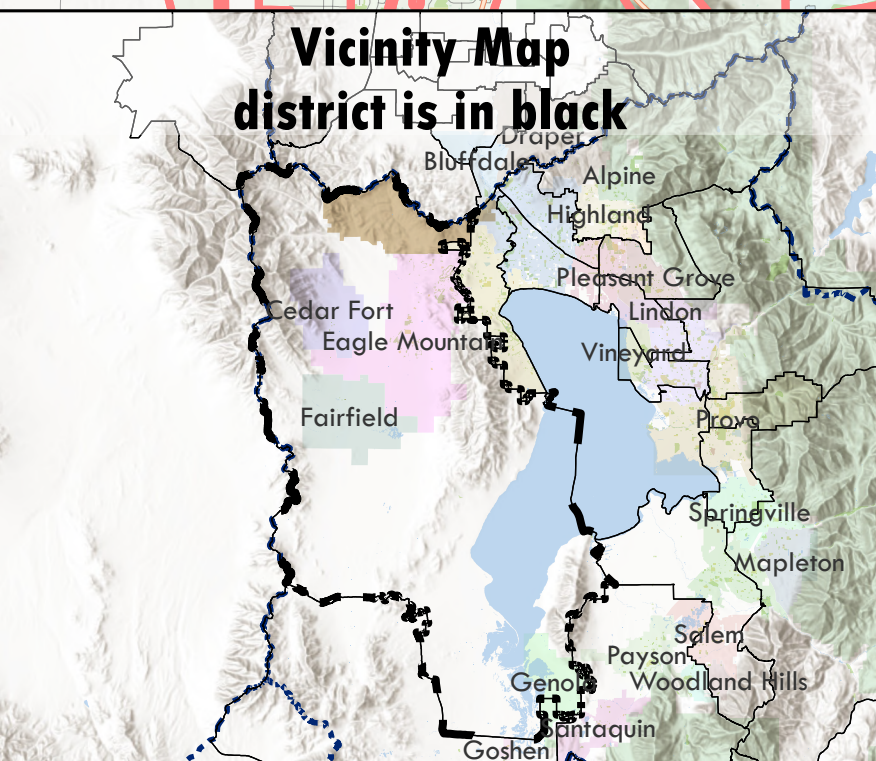

# State House District 50 South

-  County Boundary
-  Road Centerlines
-  Waterbodies
-  District Boundary
-  Voting Precincts

Map is copyrighted by Utah County which makes no warranty for its accuracy.