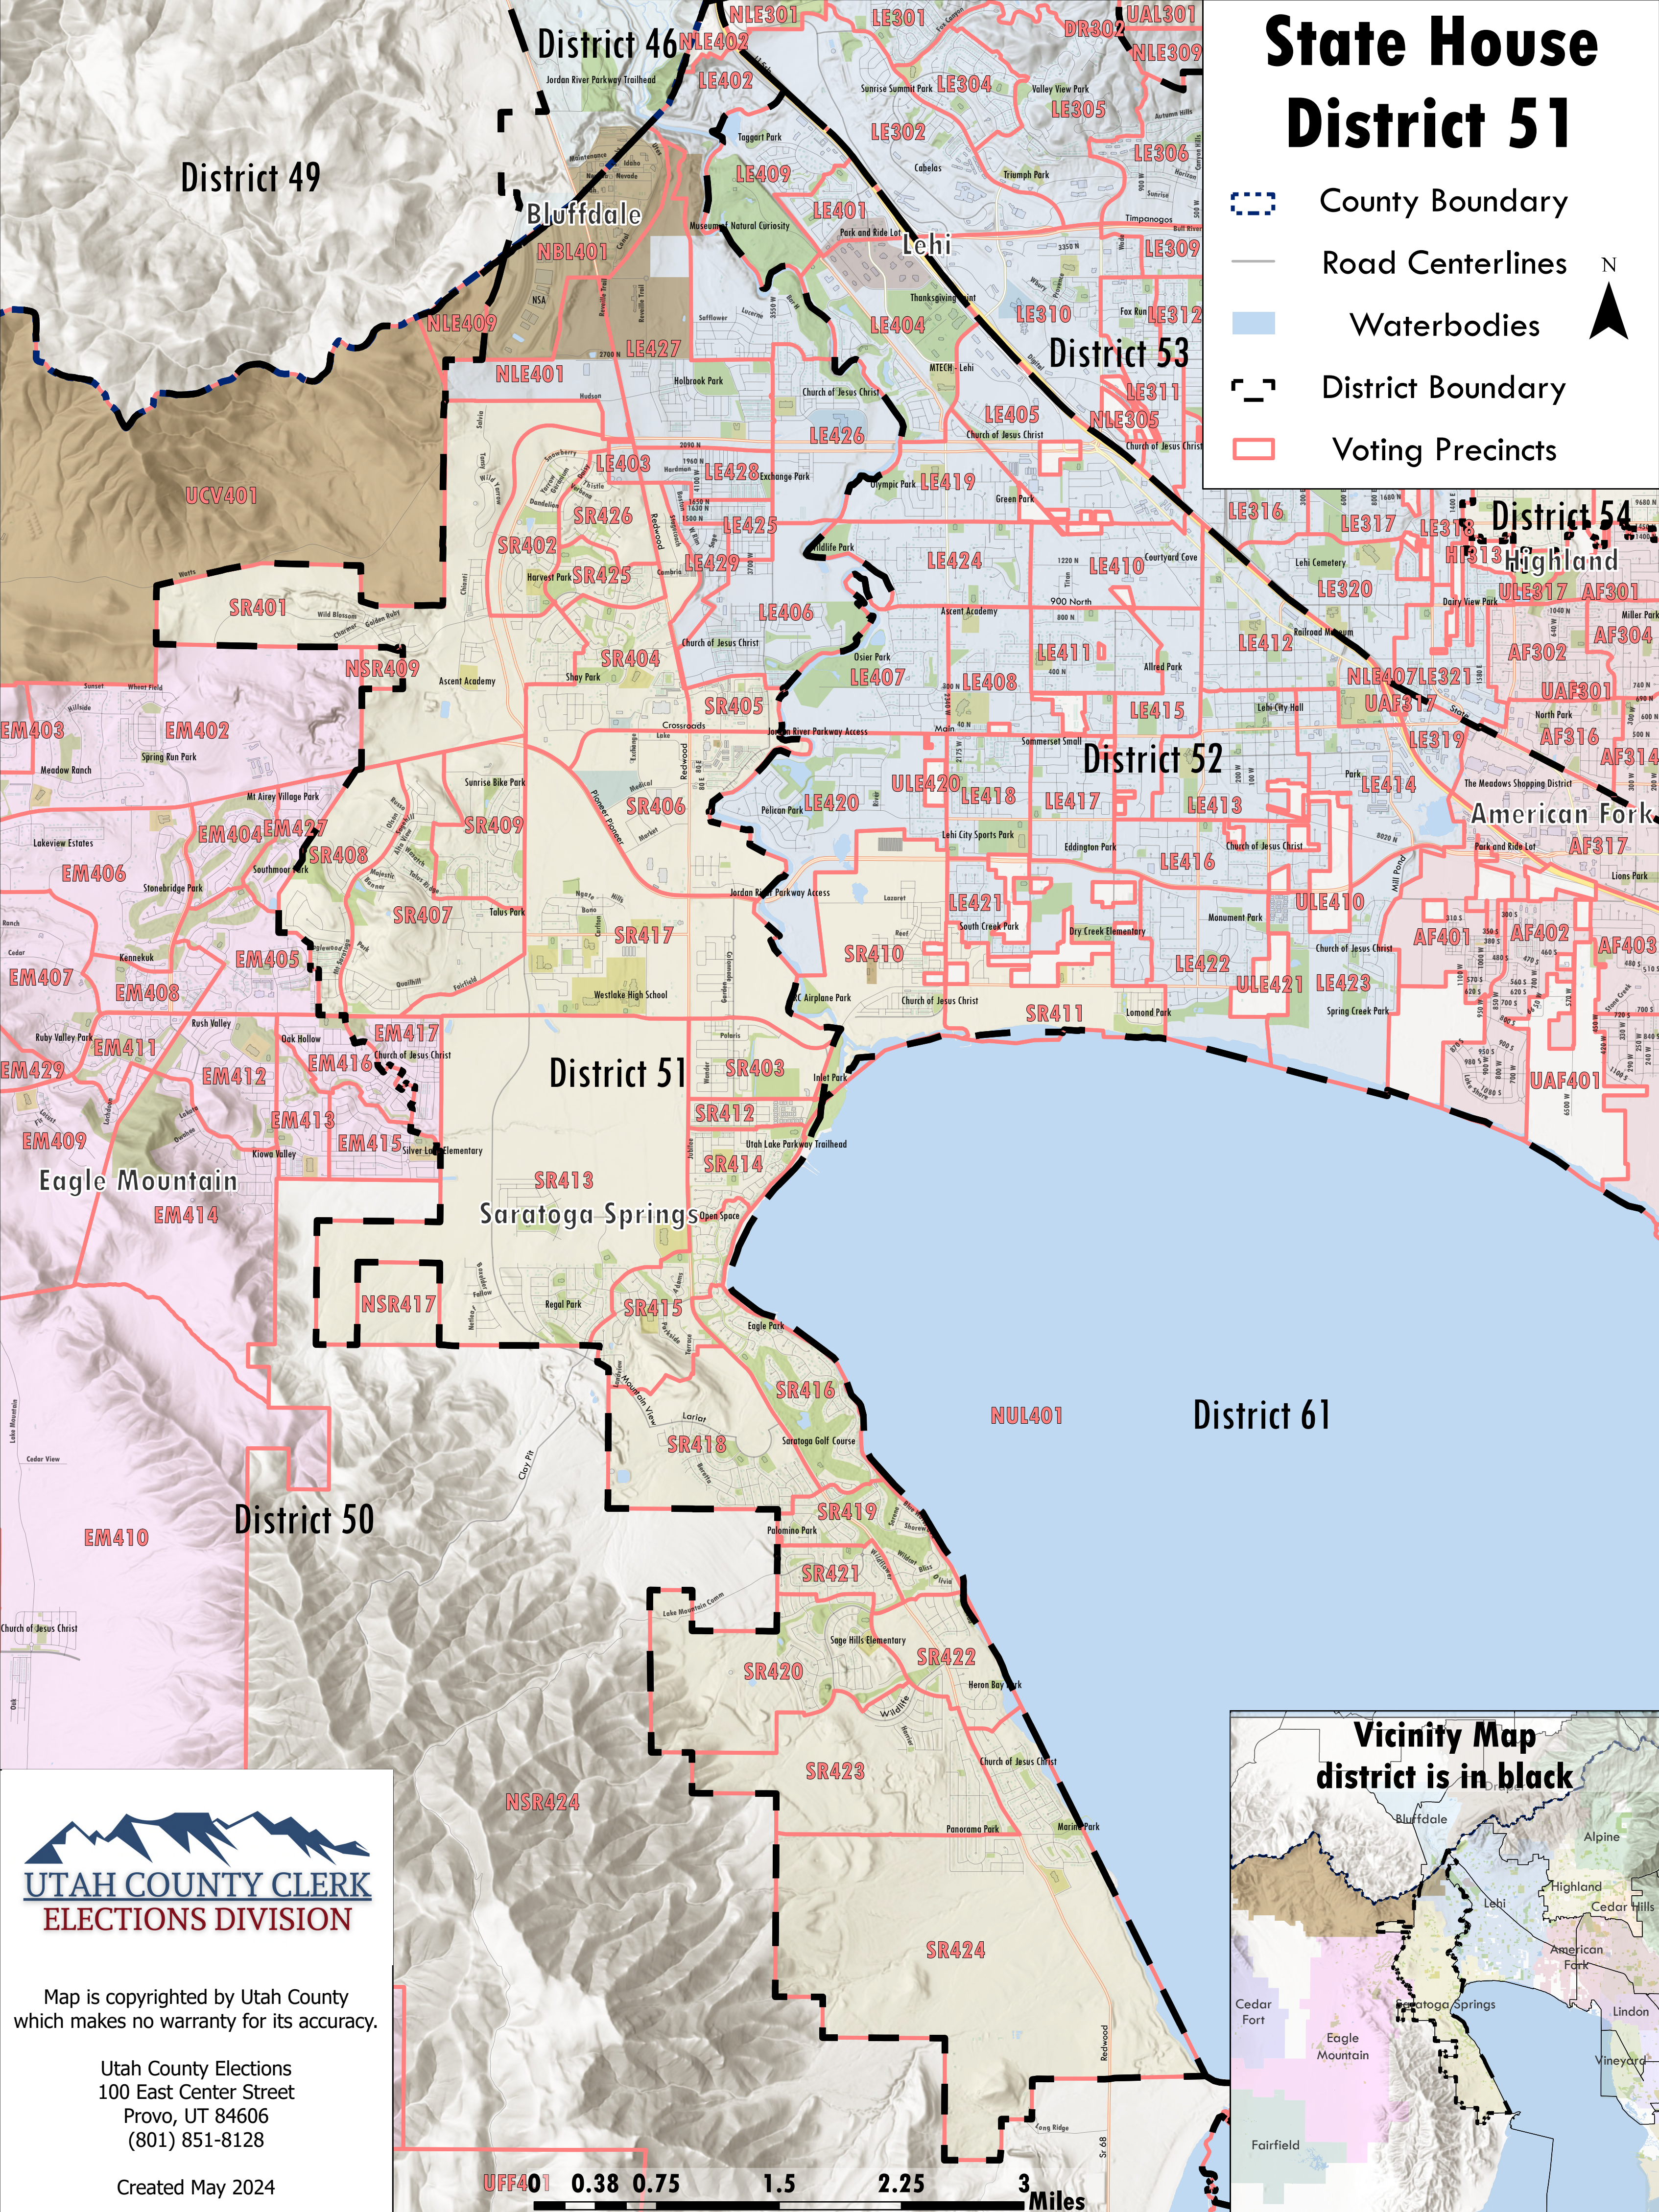

State House District 51

-  County Boundary
-  Road Centerlines
-  Waterbodies
-  District Boundary
-  Voting Precincts

UTAH COUNTY CLERK
ELECTIONS DIVISION

Map is copyrighted by Utah County which makes no warranty for its accuracy.

Utah County Elections
100 East Center Street
Provo, UT 84606
(801) 851-8128

Created May 2024