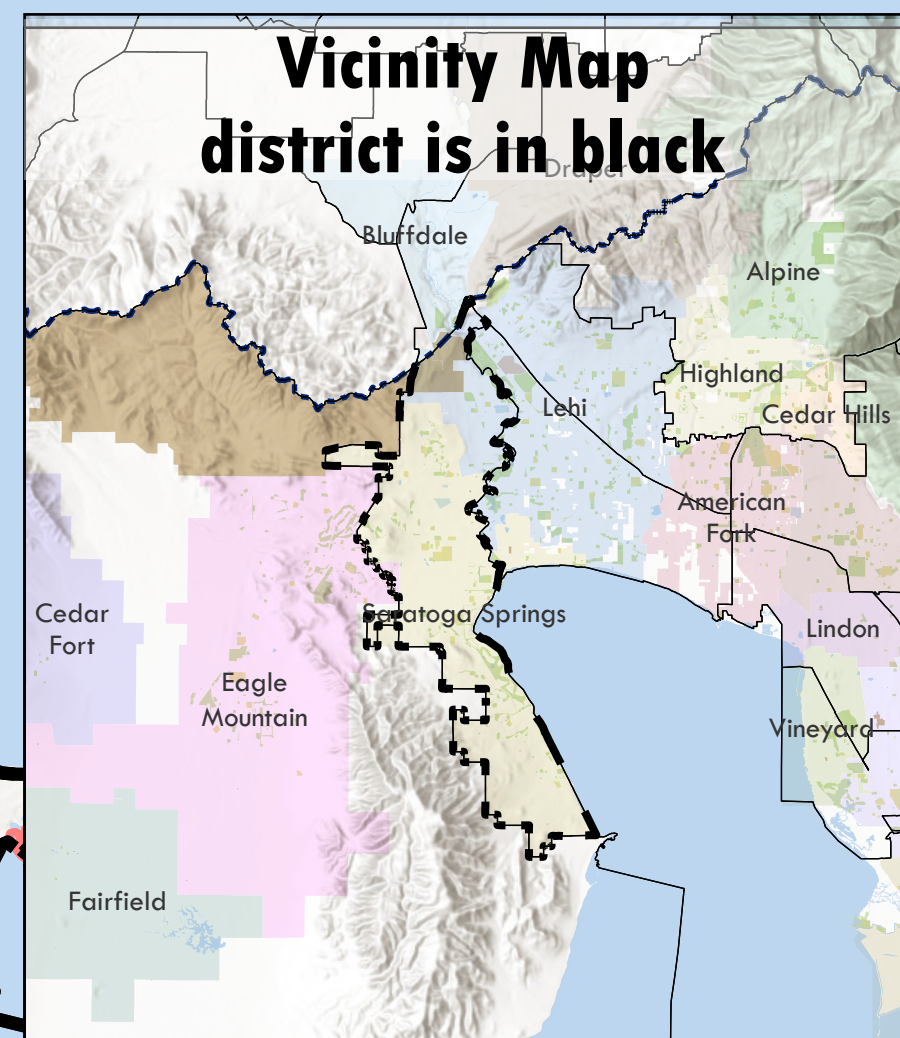

State House District 51

-  County Boundary
-  Road Centerlines
-  Waterbodies
-  District Boundary
-  Voting Precincts

UTAH COUNTY CLERK
ELECTIONS DIVISION

Map is copyrighted by Utah County which makes no warranty for its accuracy.