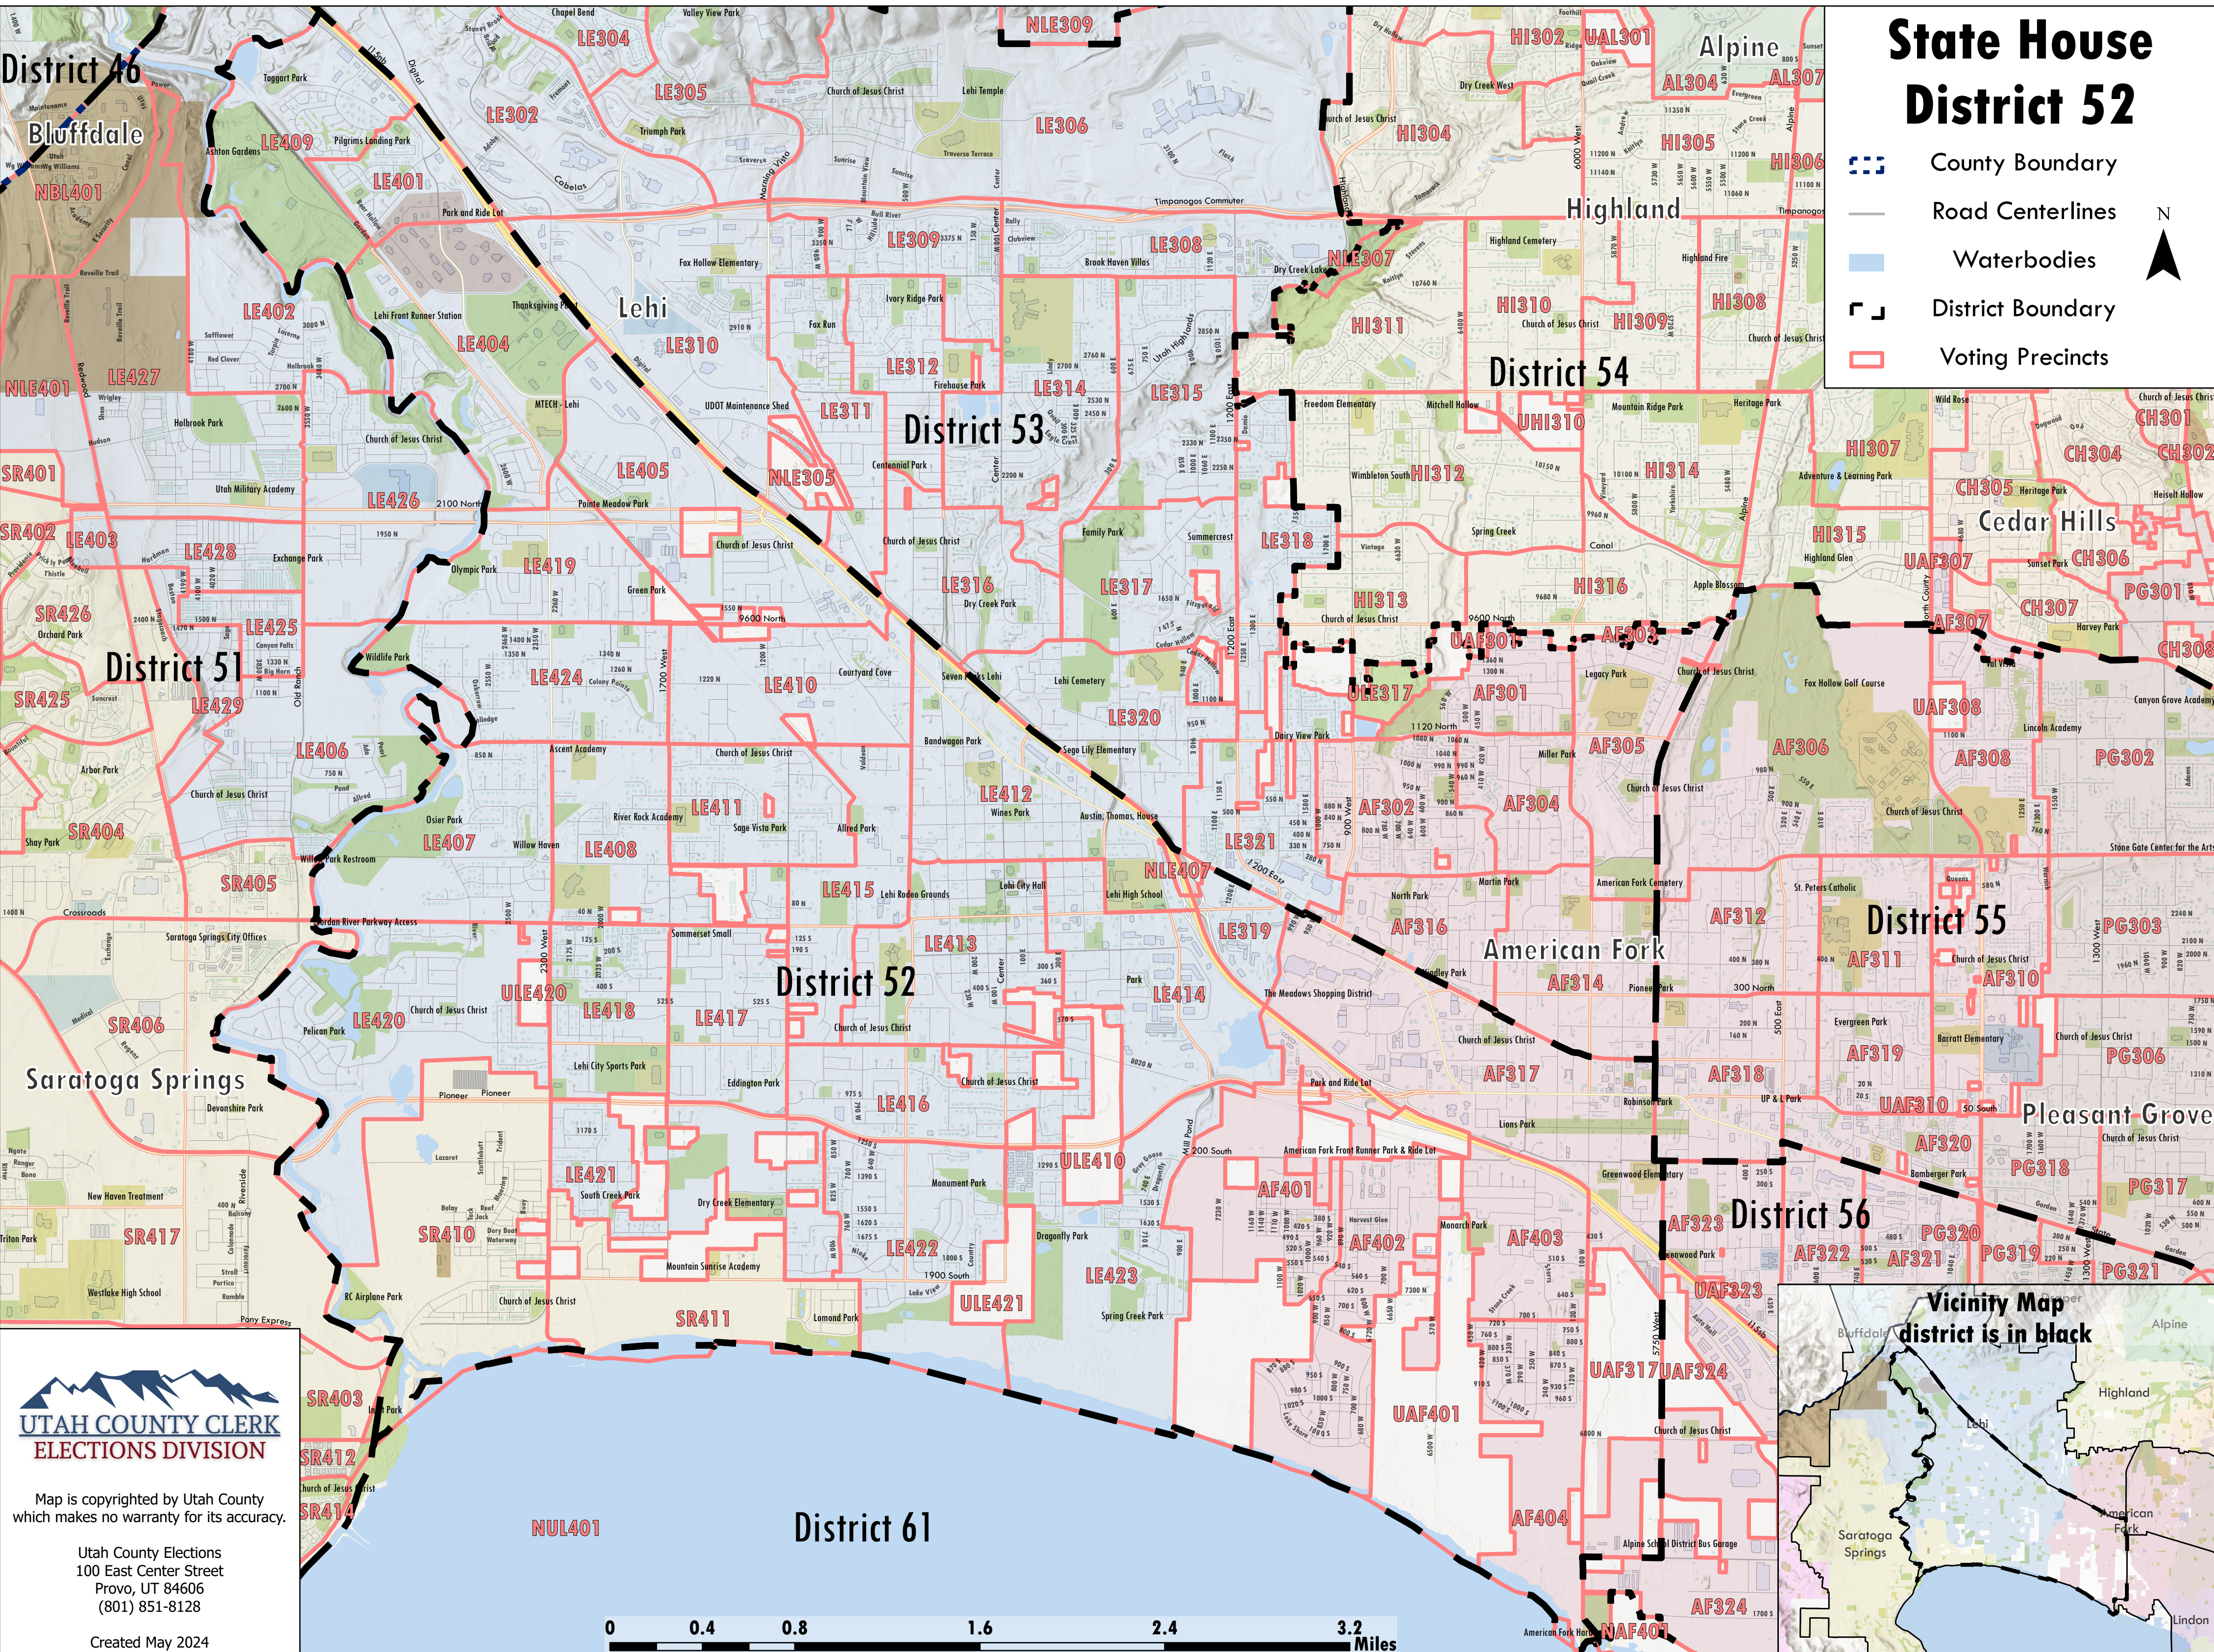

State House District 52

-  County Boundary
-  Road Centerlines
-  Waterbodies
-  District Boundary
-  Voting Precincts

UTAH COUNTY CLERK
ELECTIONS DIVISION

Map is copyrighted by Utah County which makes no warranty for its accuracy.

Utah County Elections
100 East Center Street
Provo, UT 84606
(801) 851-8128

Created May 2024