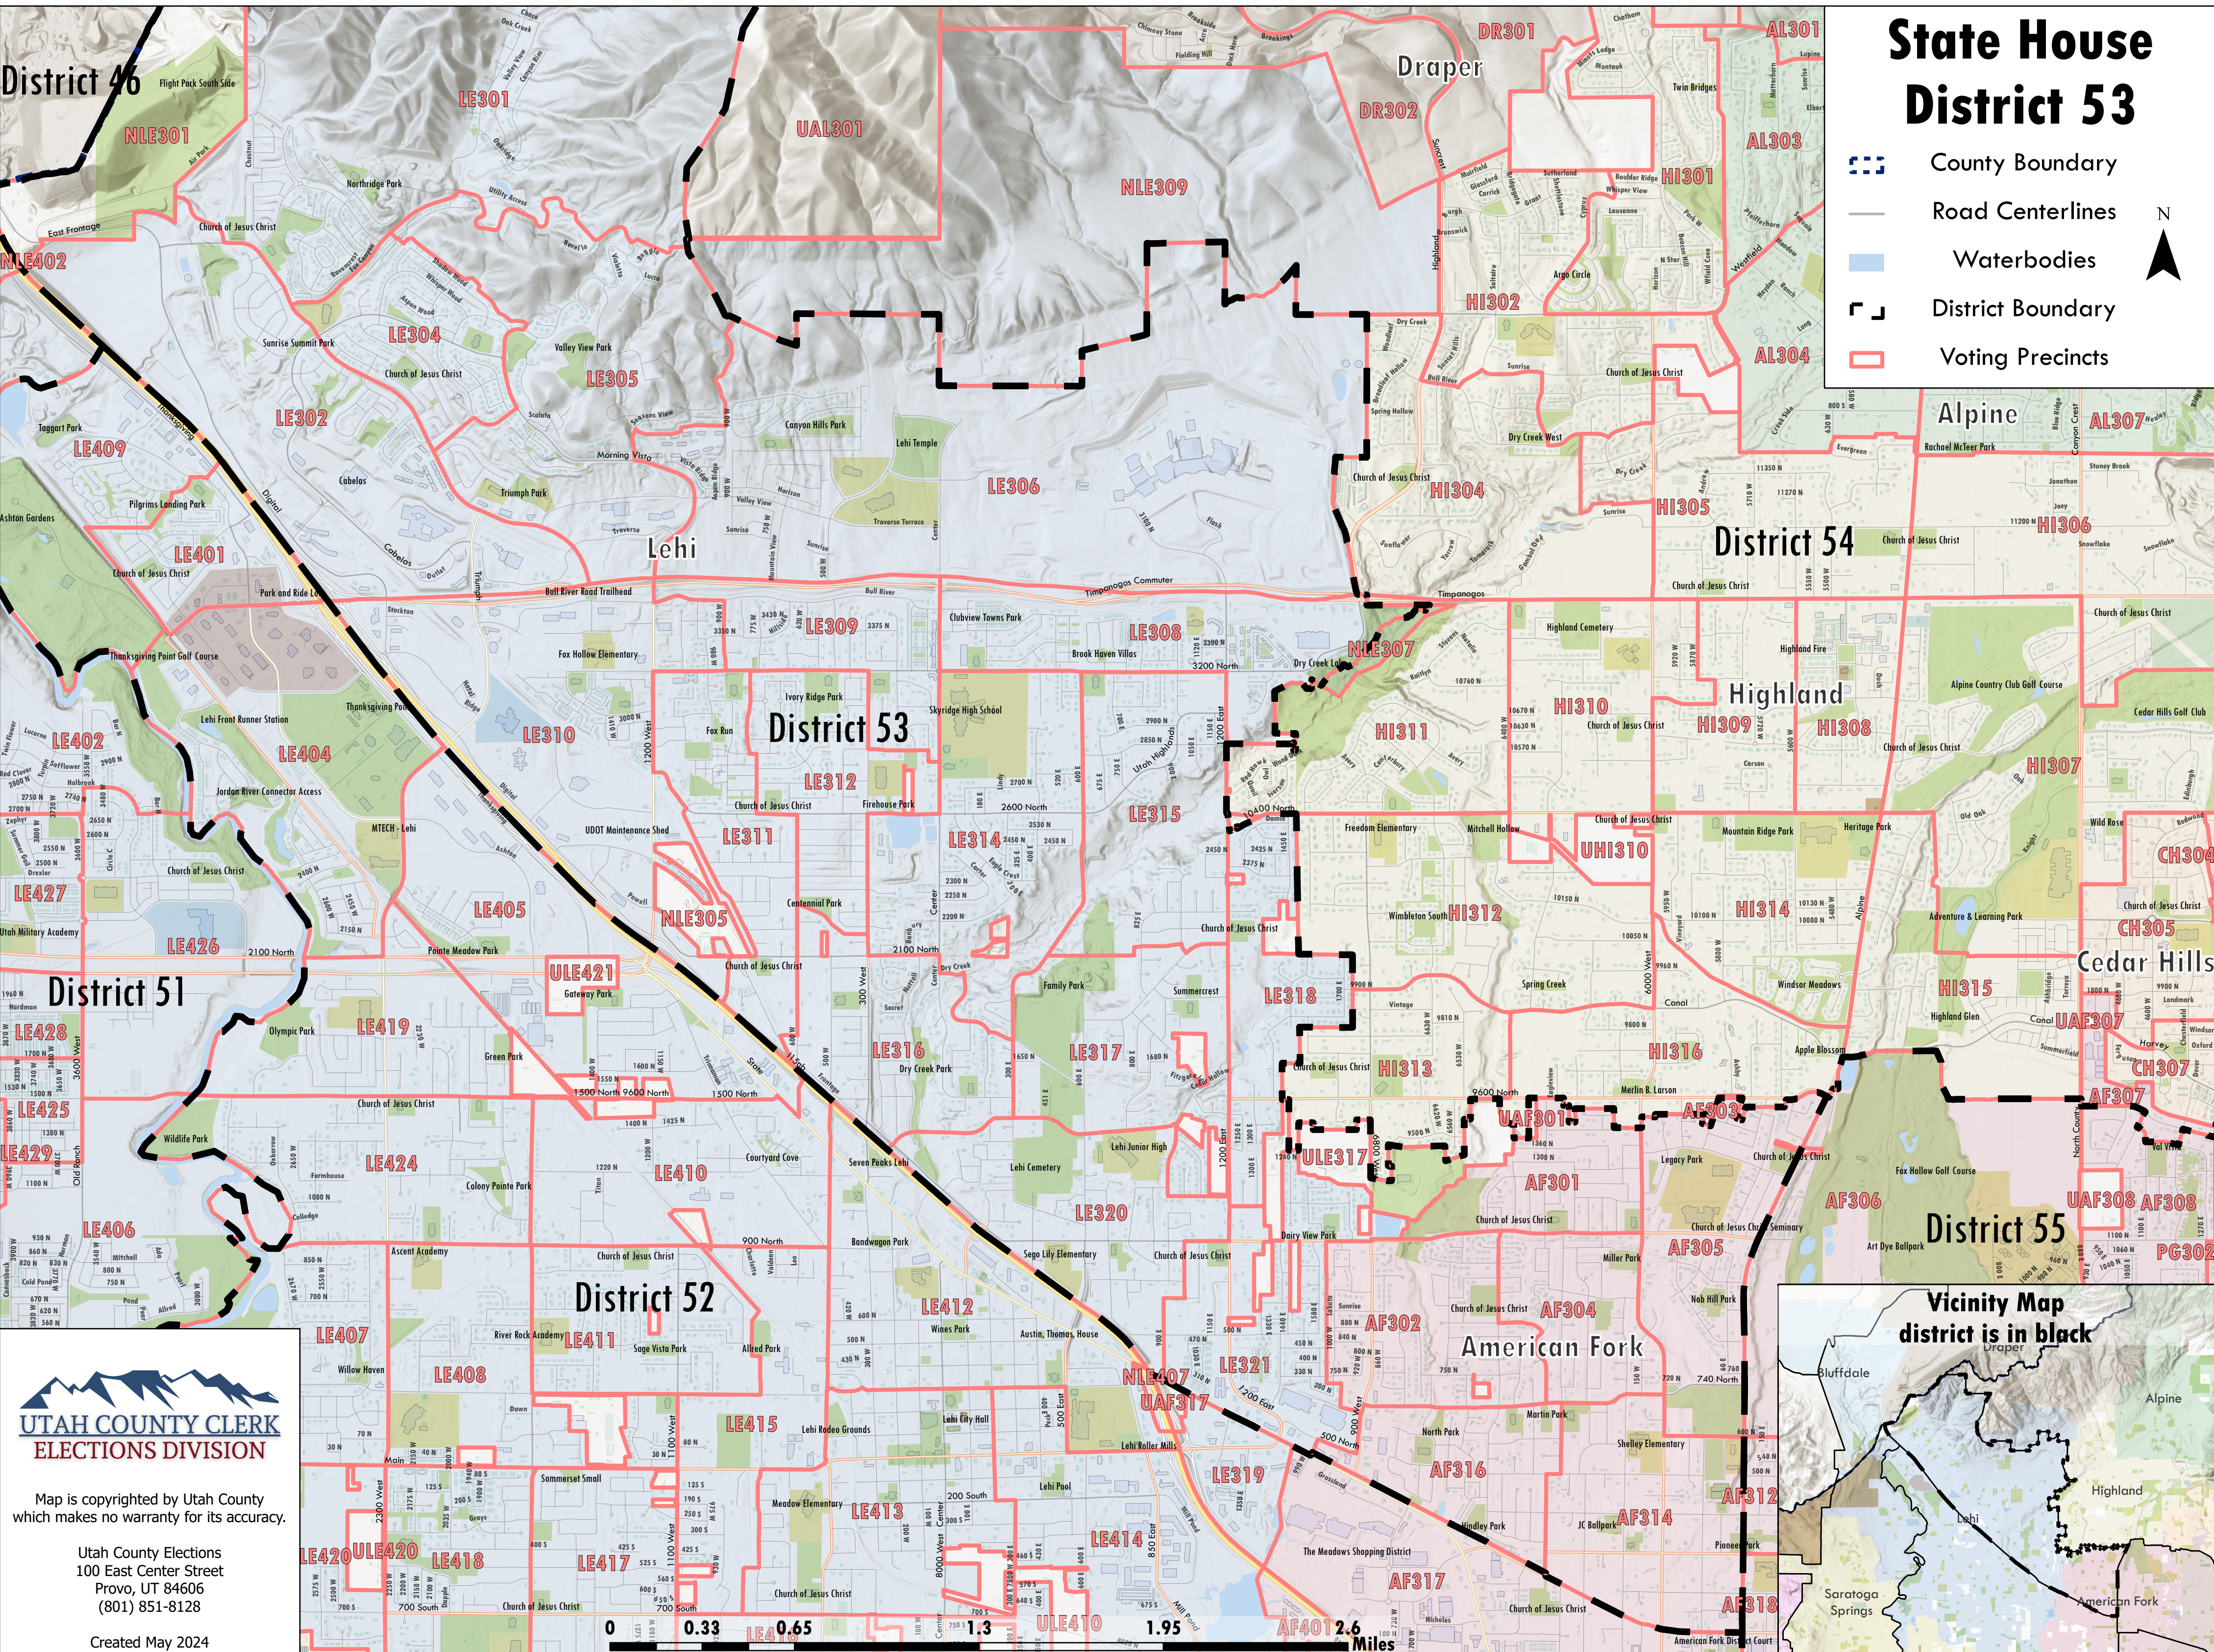

State House District 53

- County Boundary
- Road Centerlines
- Waterbodies
- District Boundary
- Voting Precincts

Map is copyrighted by Utah County which makes no warranty for its accuracy.

Utah County Elections
100 East Center Street
Provo, UT 84606
(801) 851-8128

Created May 2024