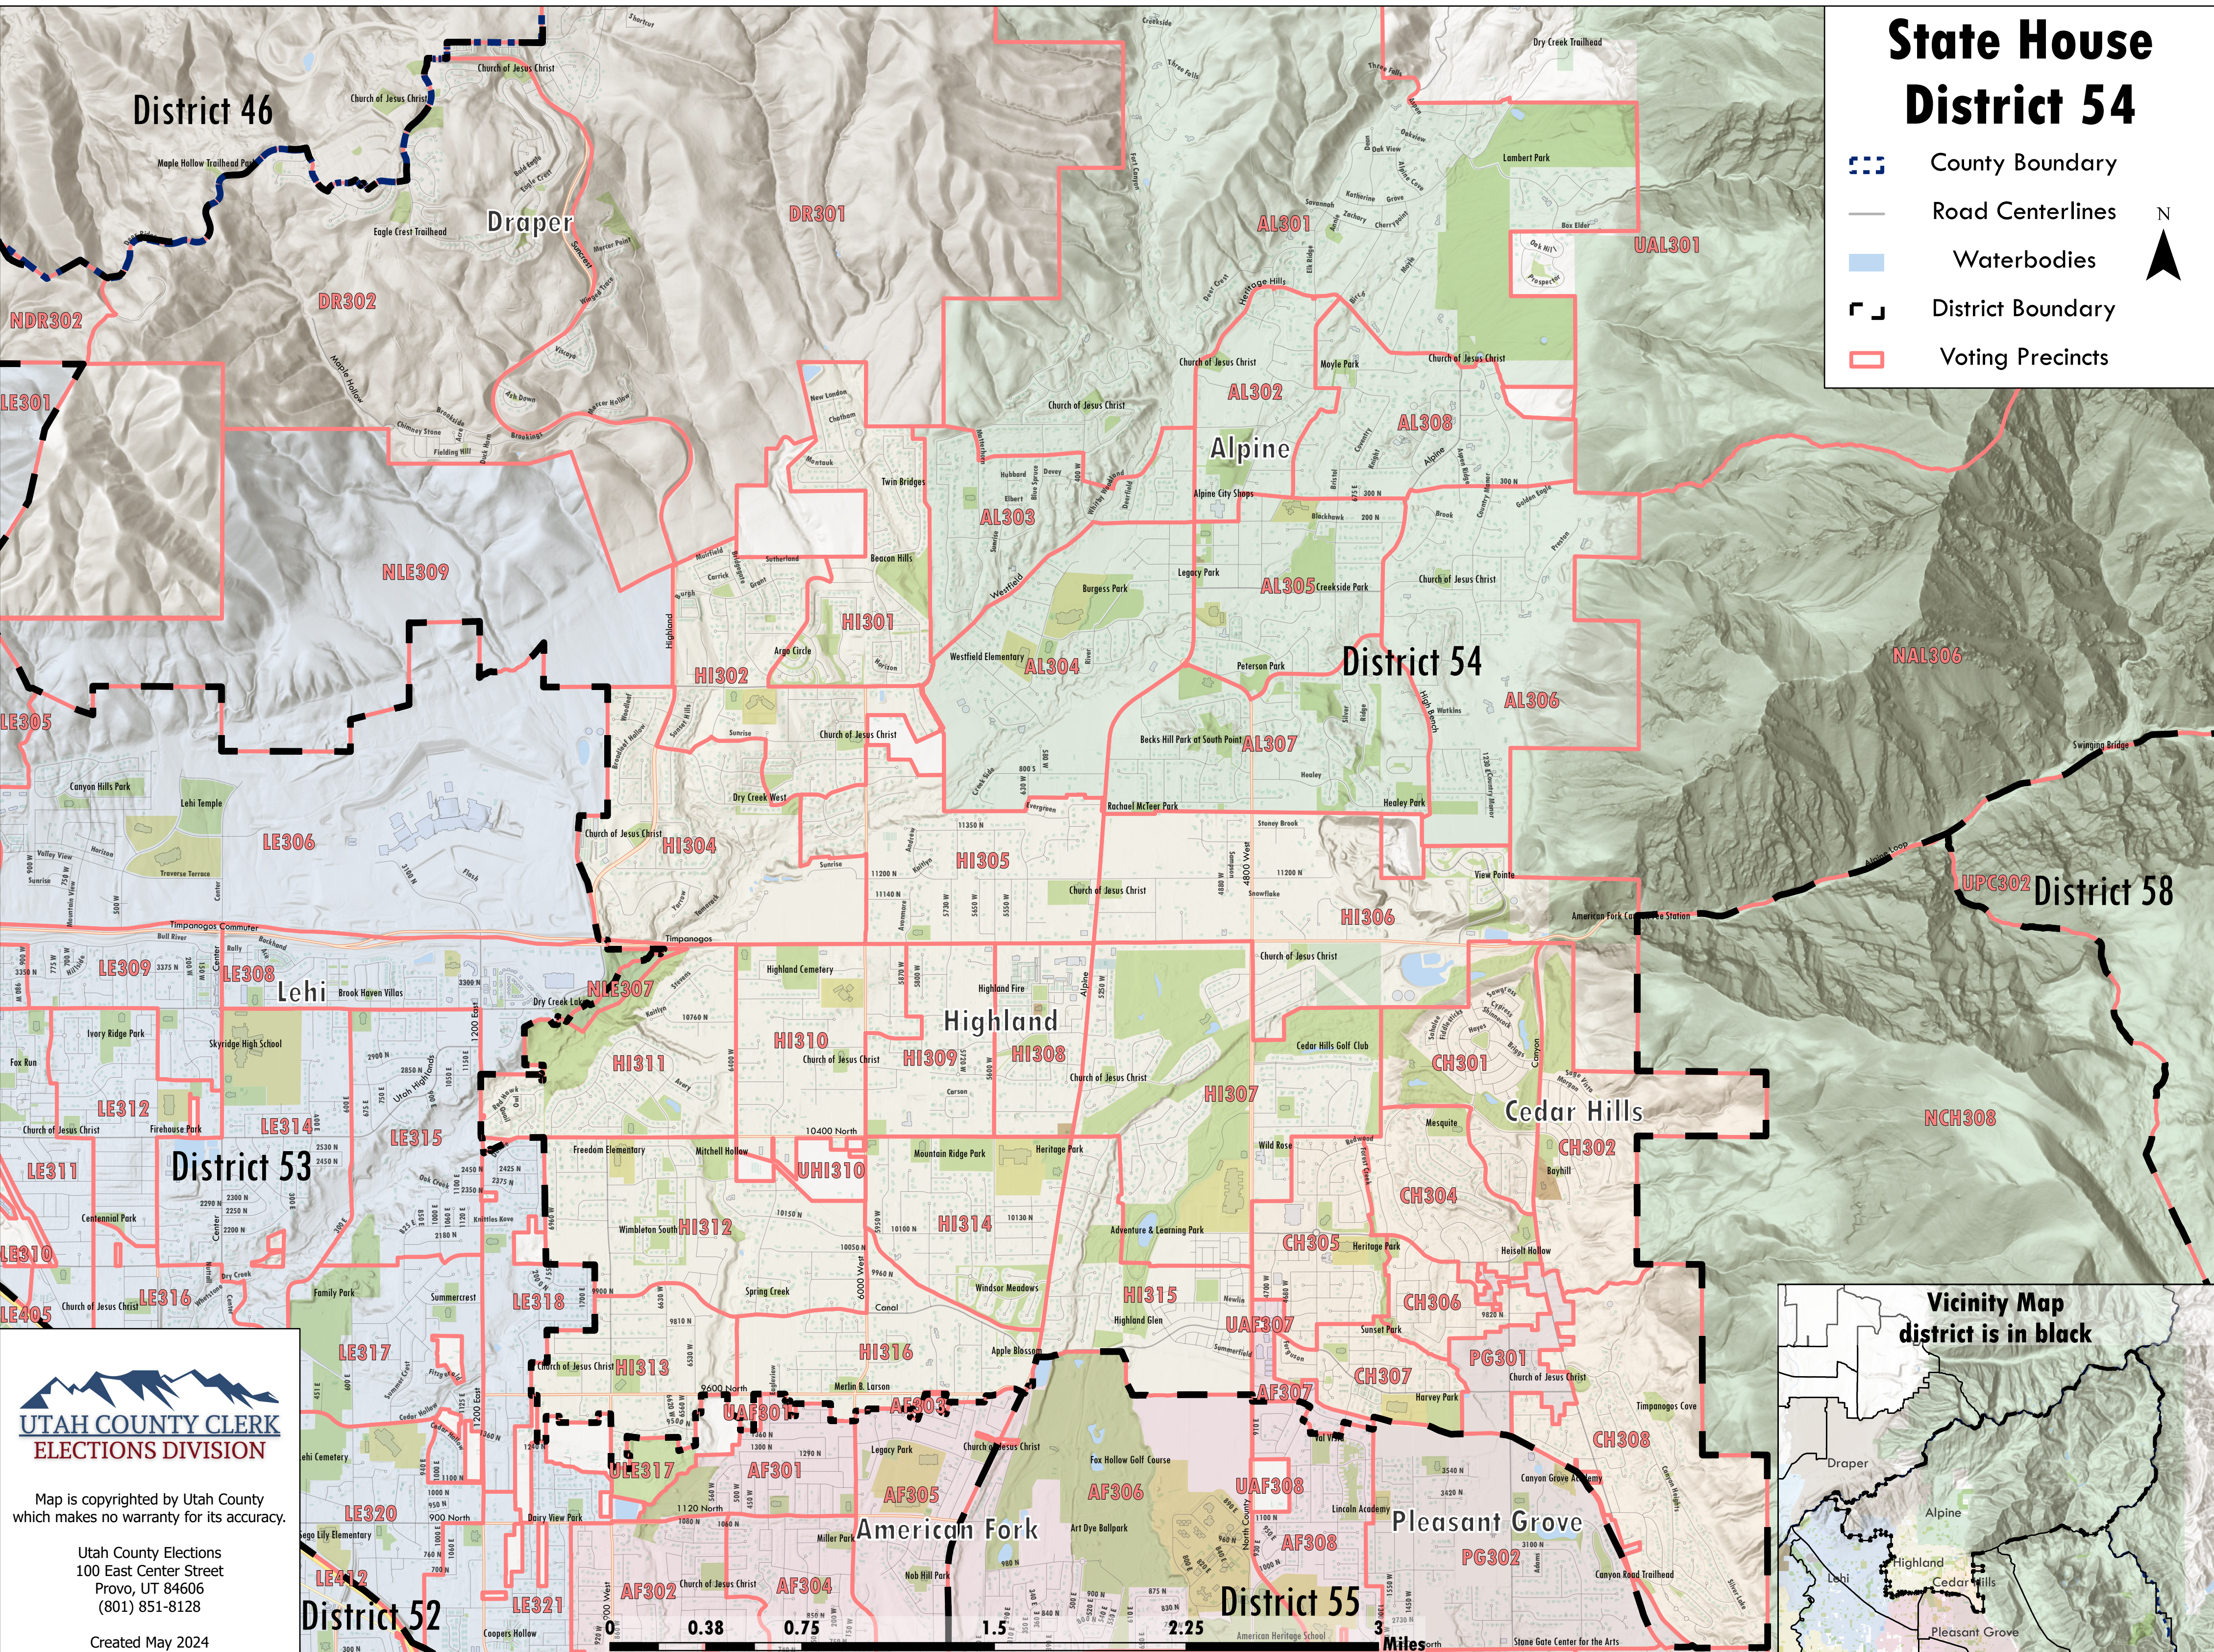

State House District 54

-  County Boundary
-  Road Centerlines
-  Waterbodies
-  District Boundary
-  Voting Precincts

Map is copyrighted by Utah County which makes no warranty for its accuracy.

Utah County Elections
100 East Center Street
Provo, UT 84606
(801) 851-8128

Created May 2024