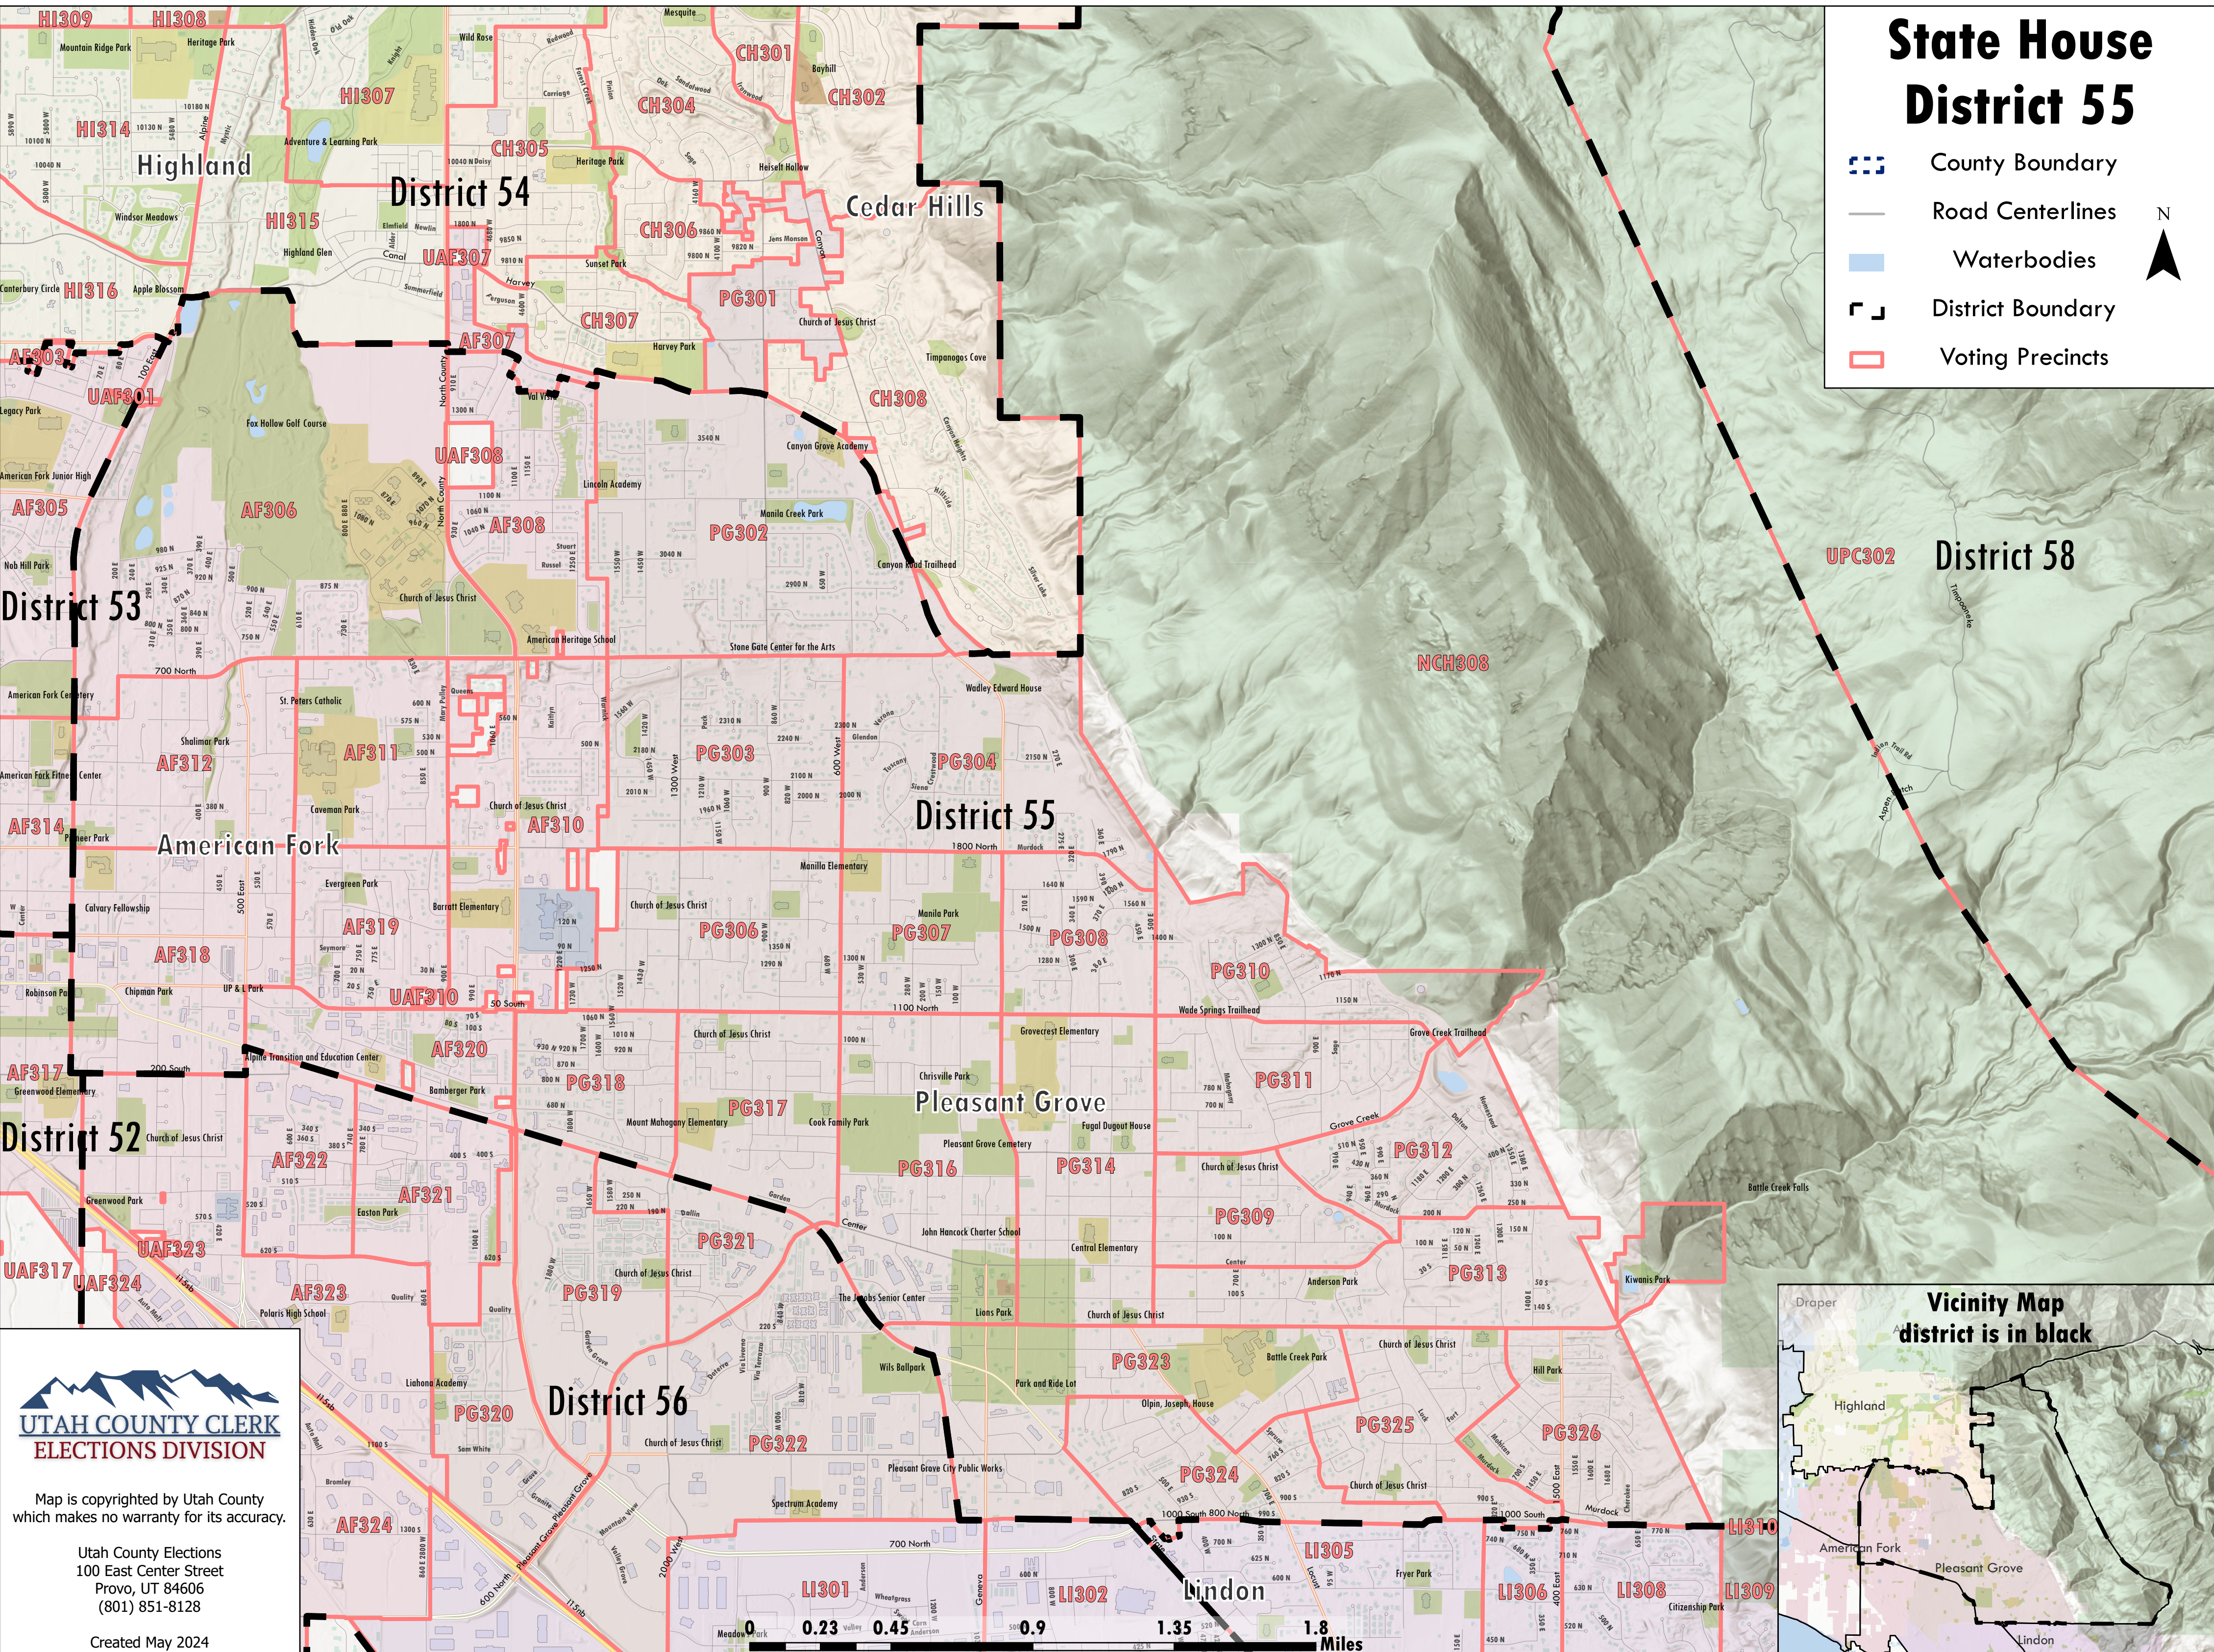

State House District 55

-  County Boundary
-  Road Centerlines
-  Waterbodies
-  District Boundary
-  Voting Precincts

Map is copyrighted by Utah County which makes no warranty for its accuracy.

Utah County Elections
100 East Center Street
Provo, UT 84606
(801) 851-8128

Created May 2024