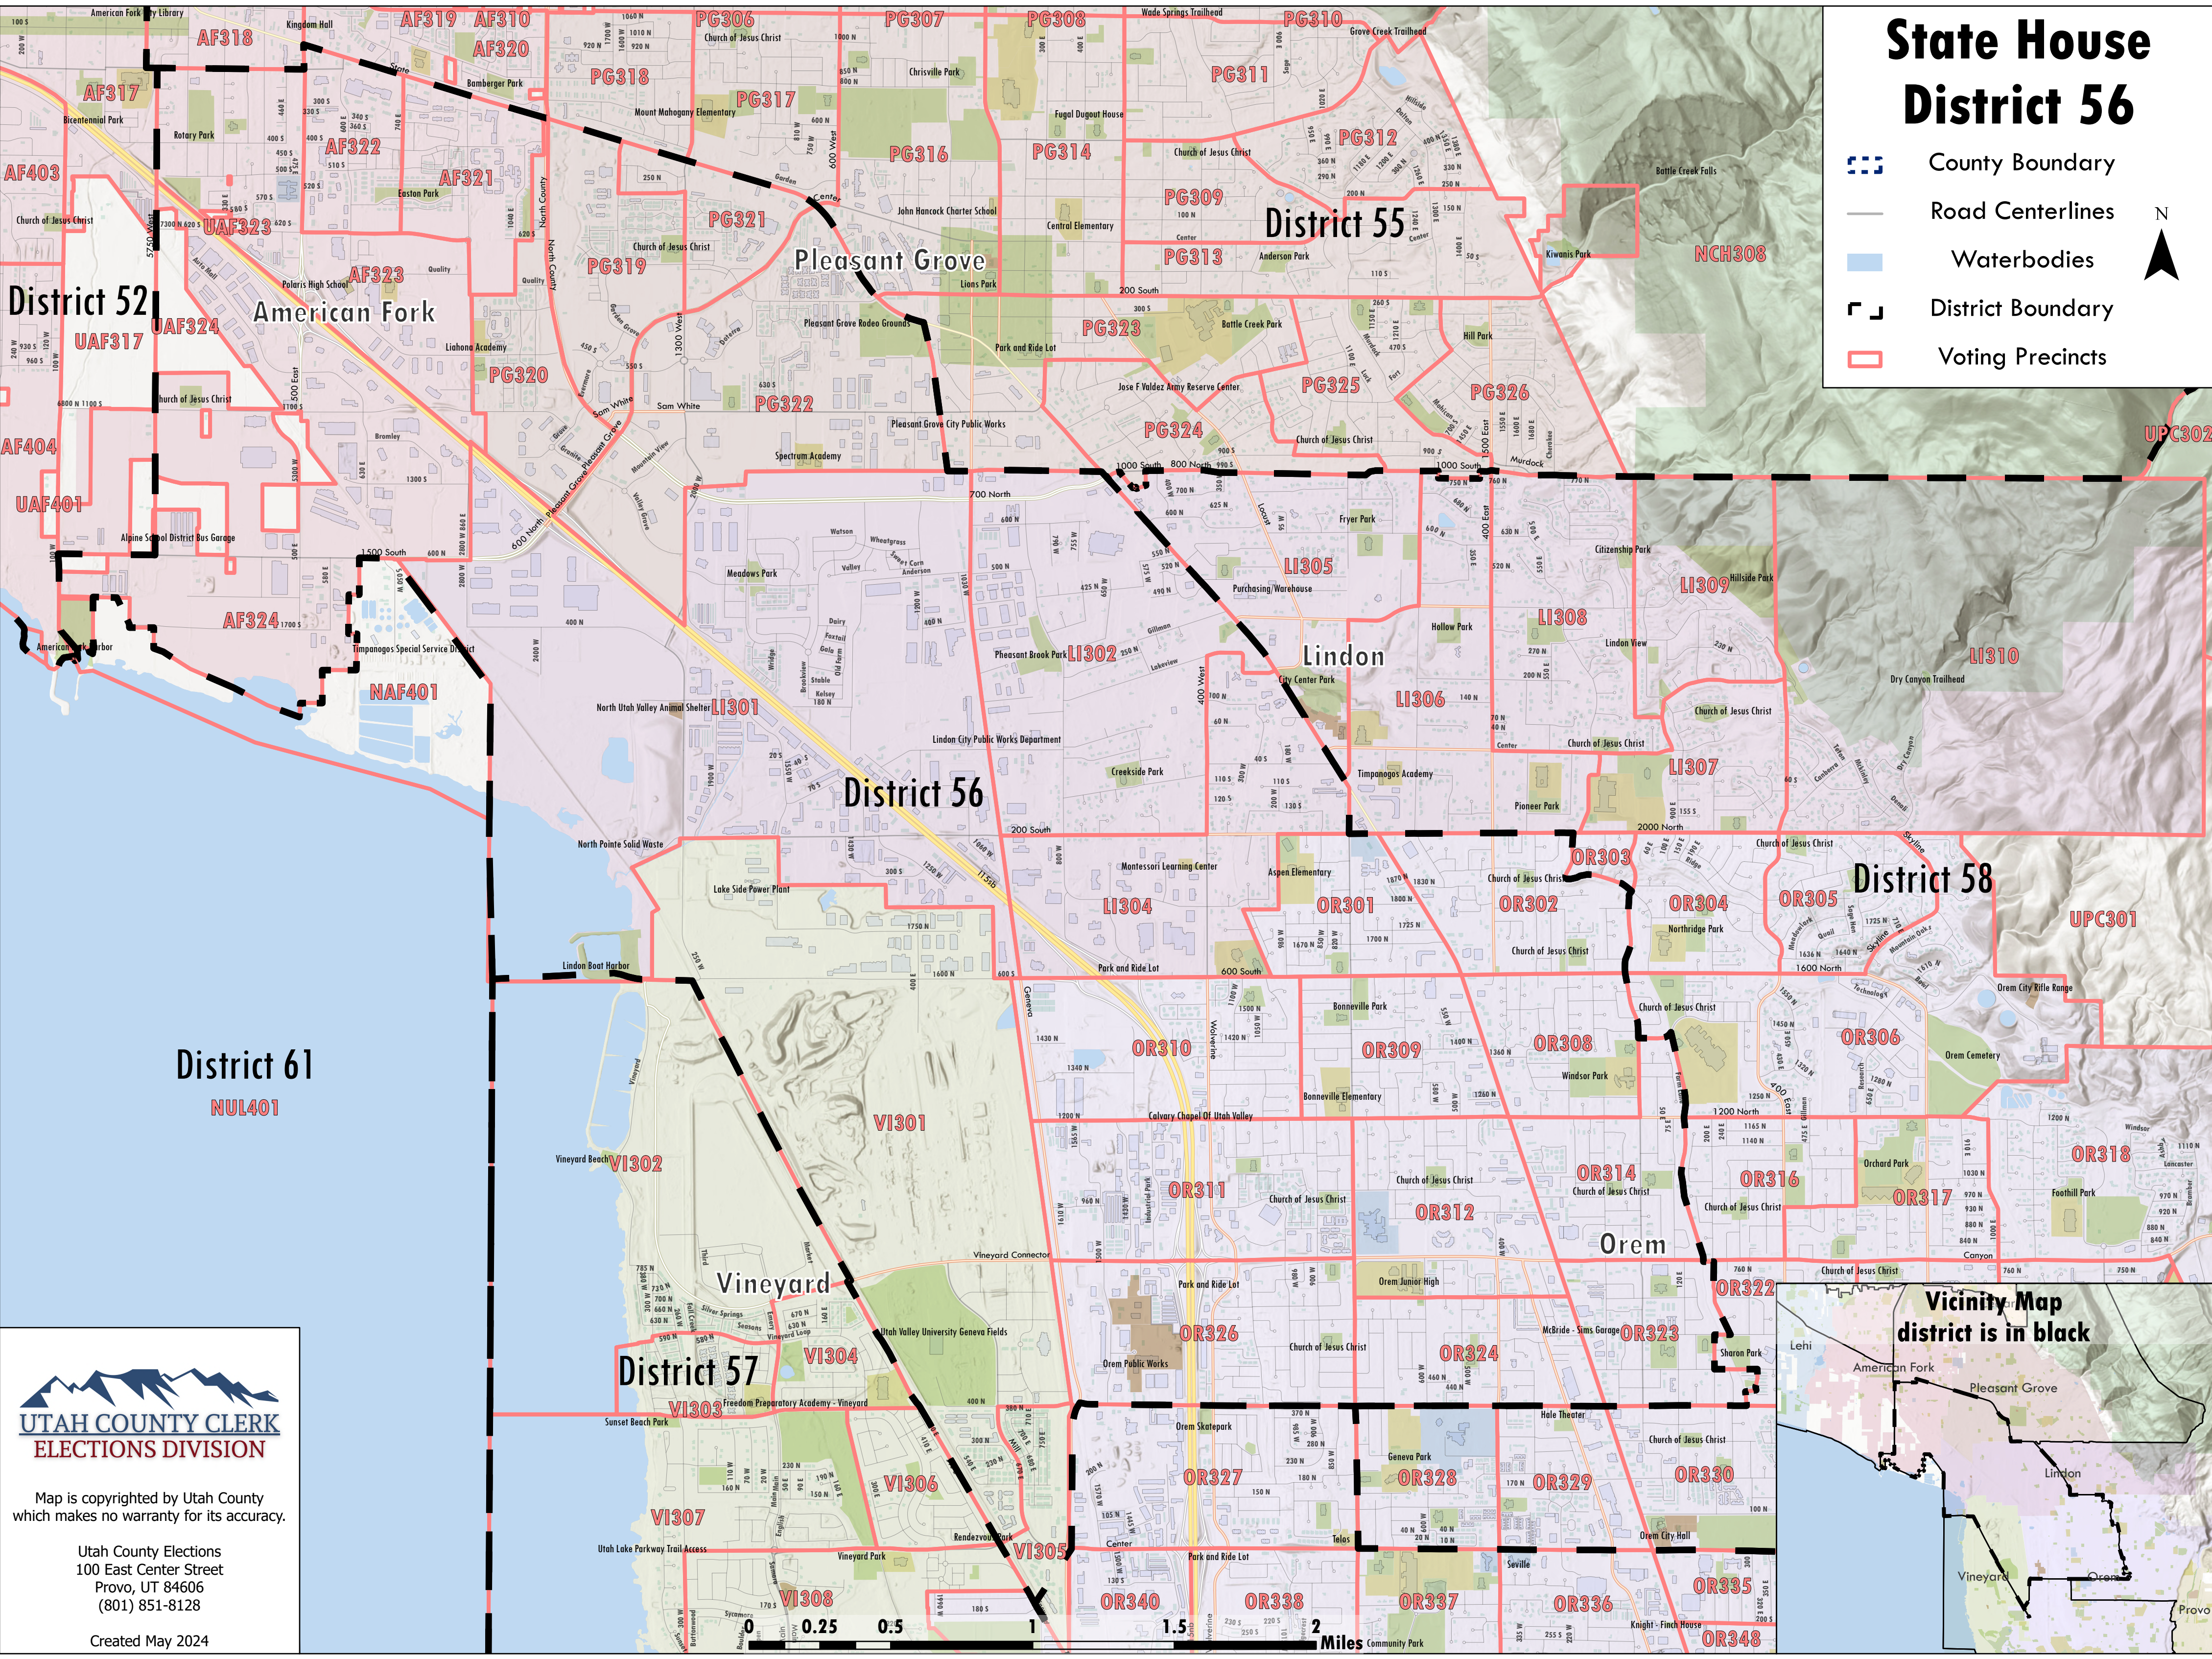

State House District 56

-  County Boundary
-  Road Centerlines
-  Waterbodies
-  District Boundary
-  Voting Precincts

Map is copyrighted by Utah County which makes no warranty for its accuracy.

Utah County Elections
100 East Center Street
Provo, UT 84606
(801) 851-8128

Created May 2024

Vicinity Map
district is in black