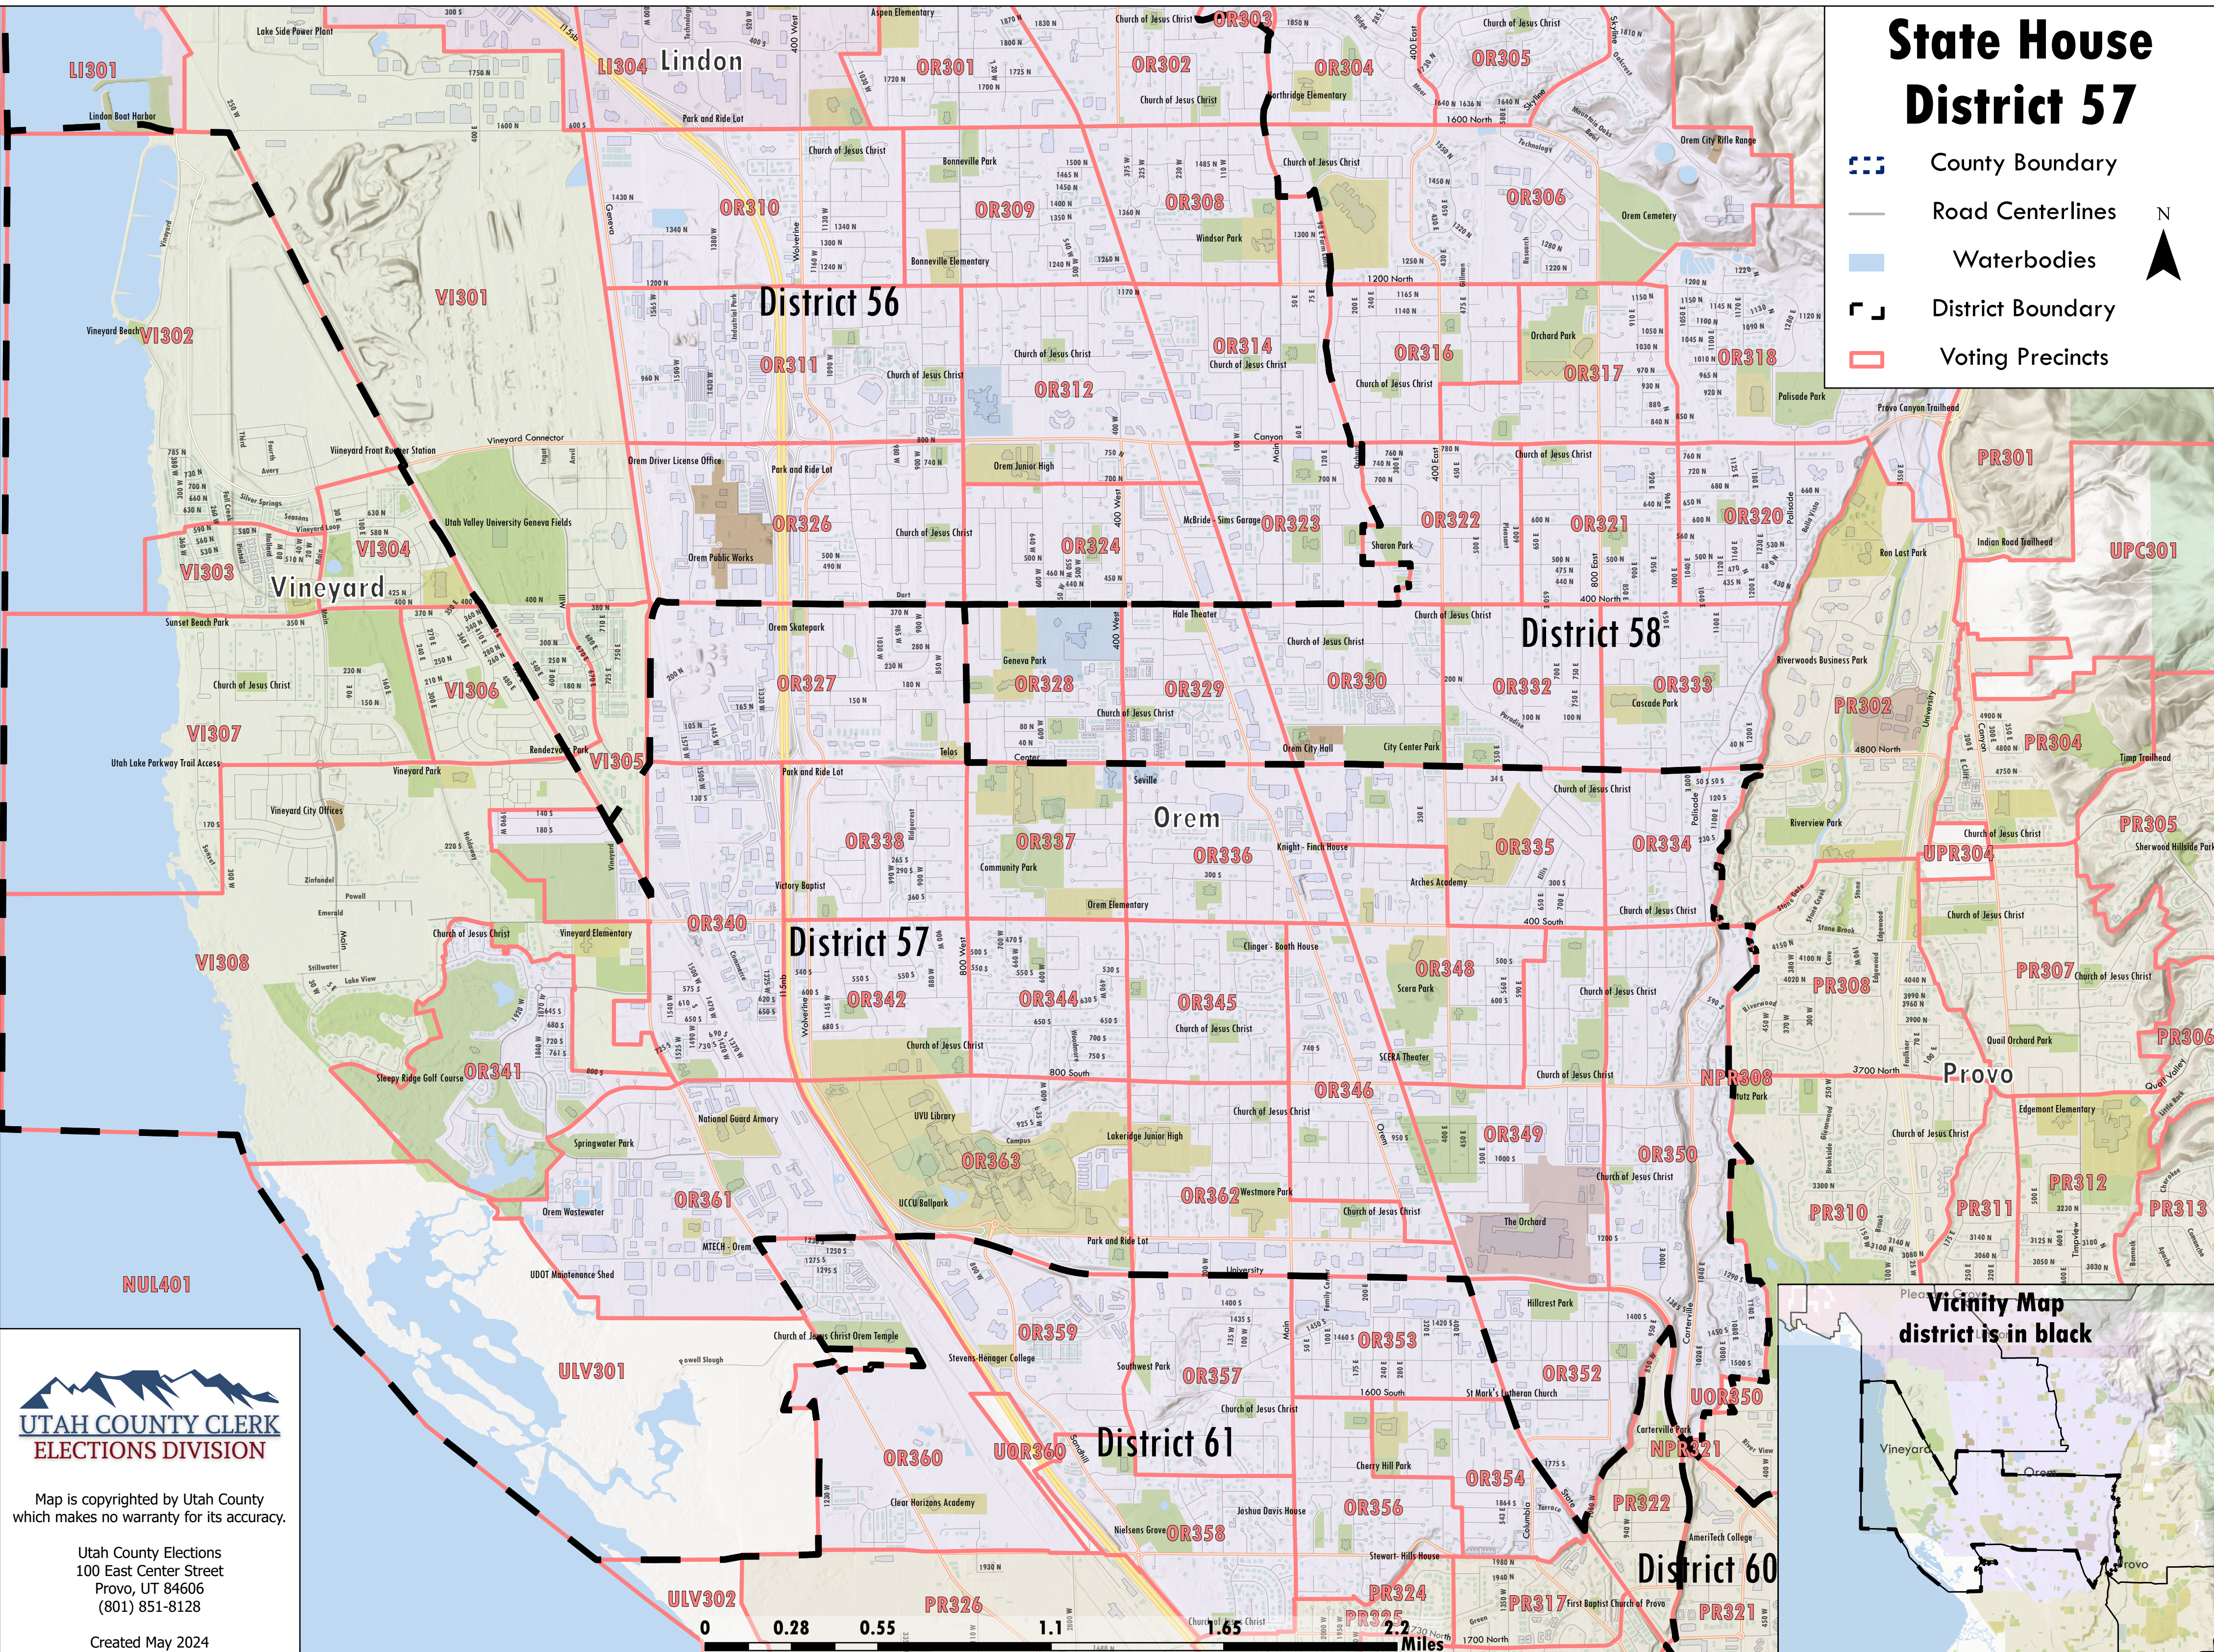

State House District 57

-  County Boundary
-  Road Centerlines
-  Waterbodies
-  District Boundary
-  Voting Precincts

Vicinity Map

district is in black

Map is copyrighted by Utah County which makes no warranty for its accuracy.

Utah County Elections
 100 East Center Street
 Provo, UT 84606
 (801) 851-8128

Created May 2024