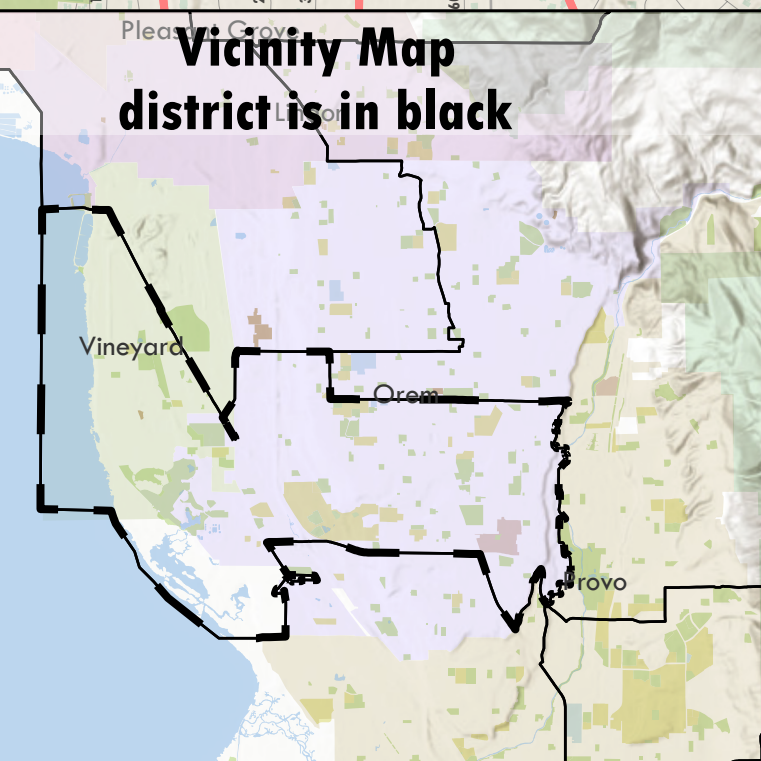

State House District 57

-  County Boundary
-  Road Centerlines
-  Waterbodies
-  District Boundary
-  Voting Precincts

Vicinity Map

district is in black

Map is copyrighted by Utah County which makes no warranty for its accuracy.