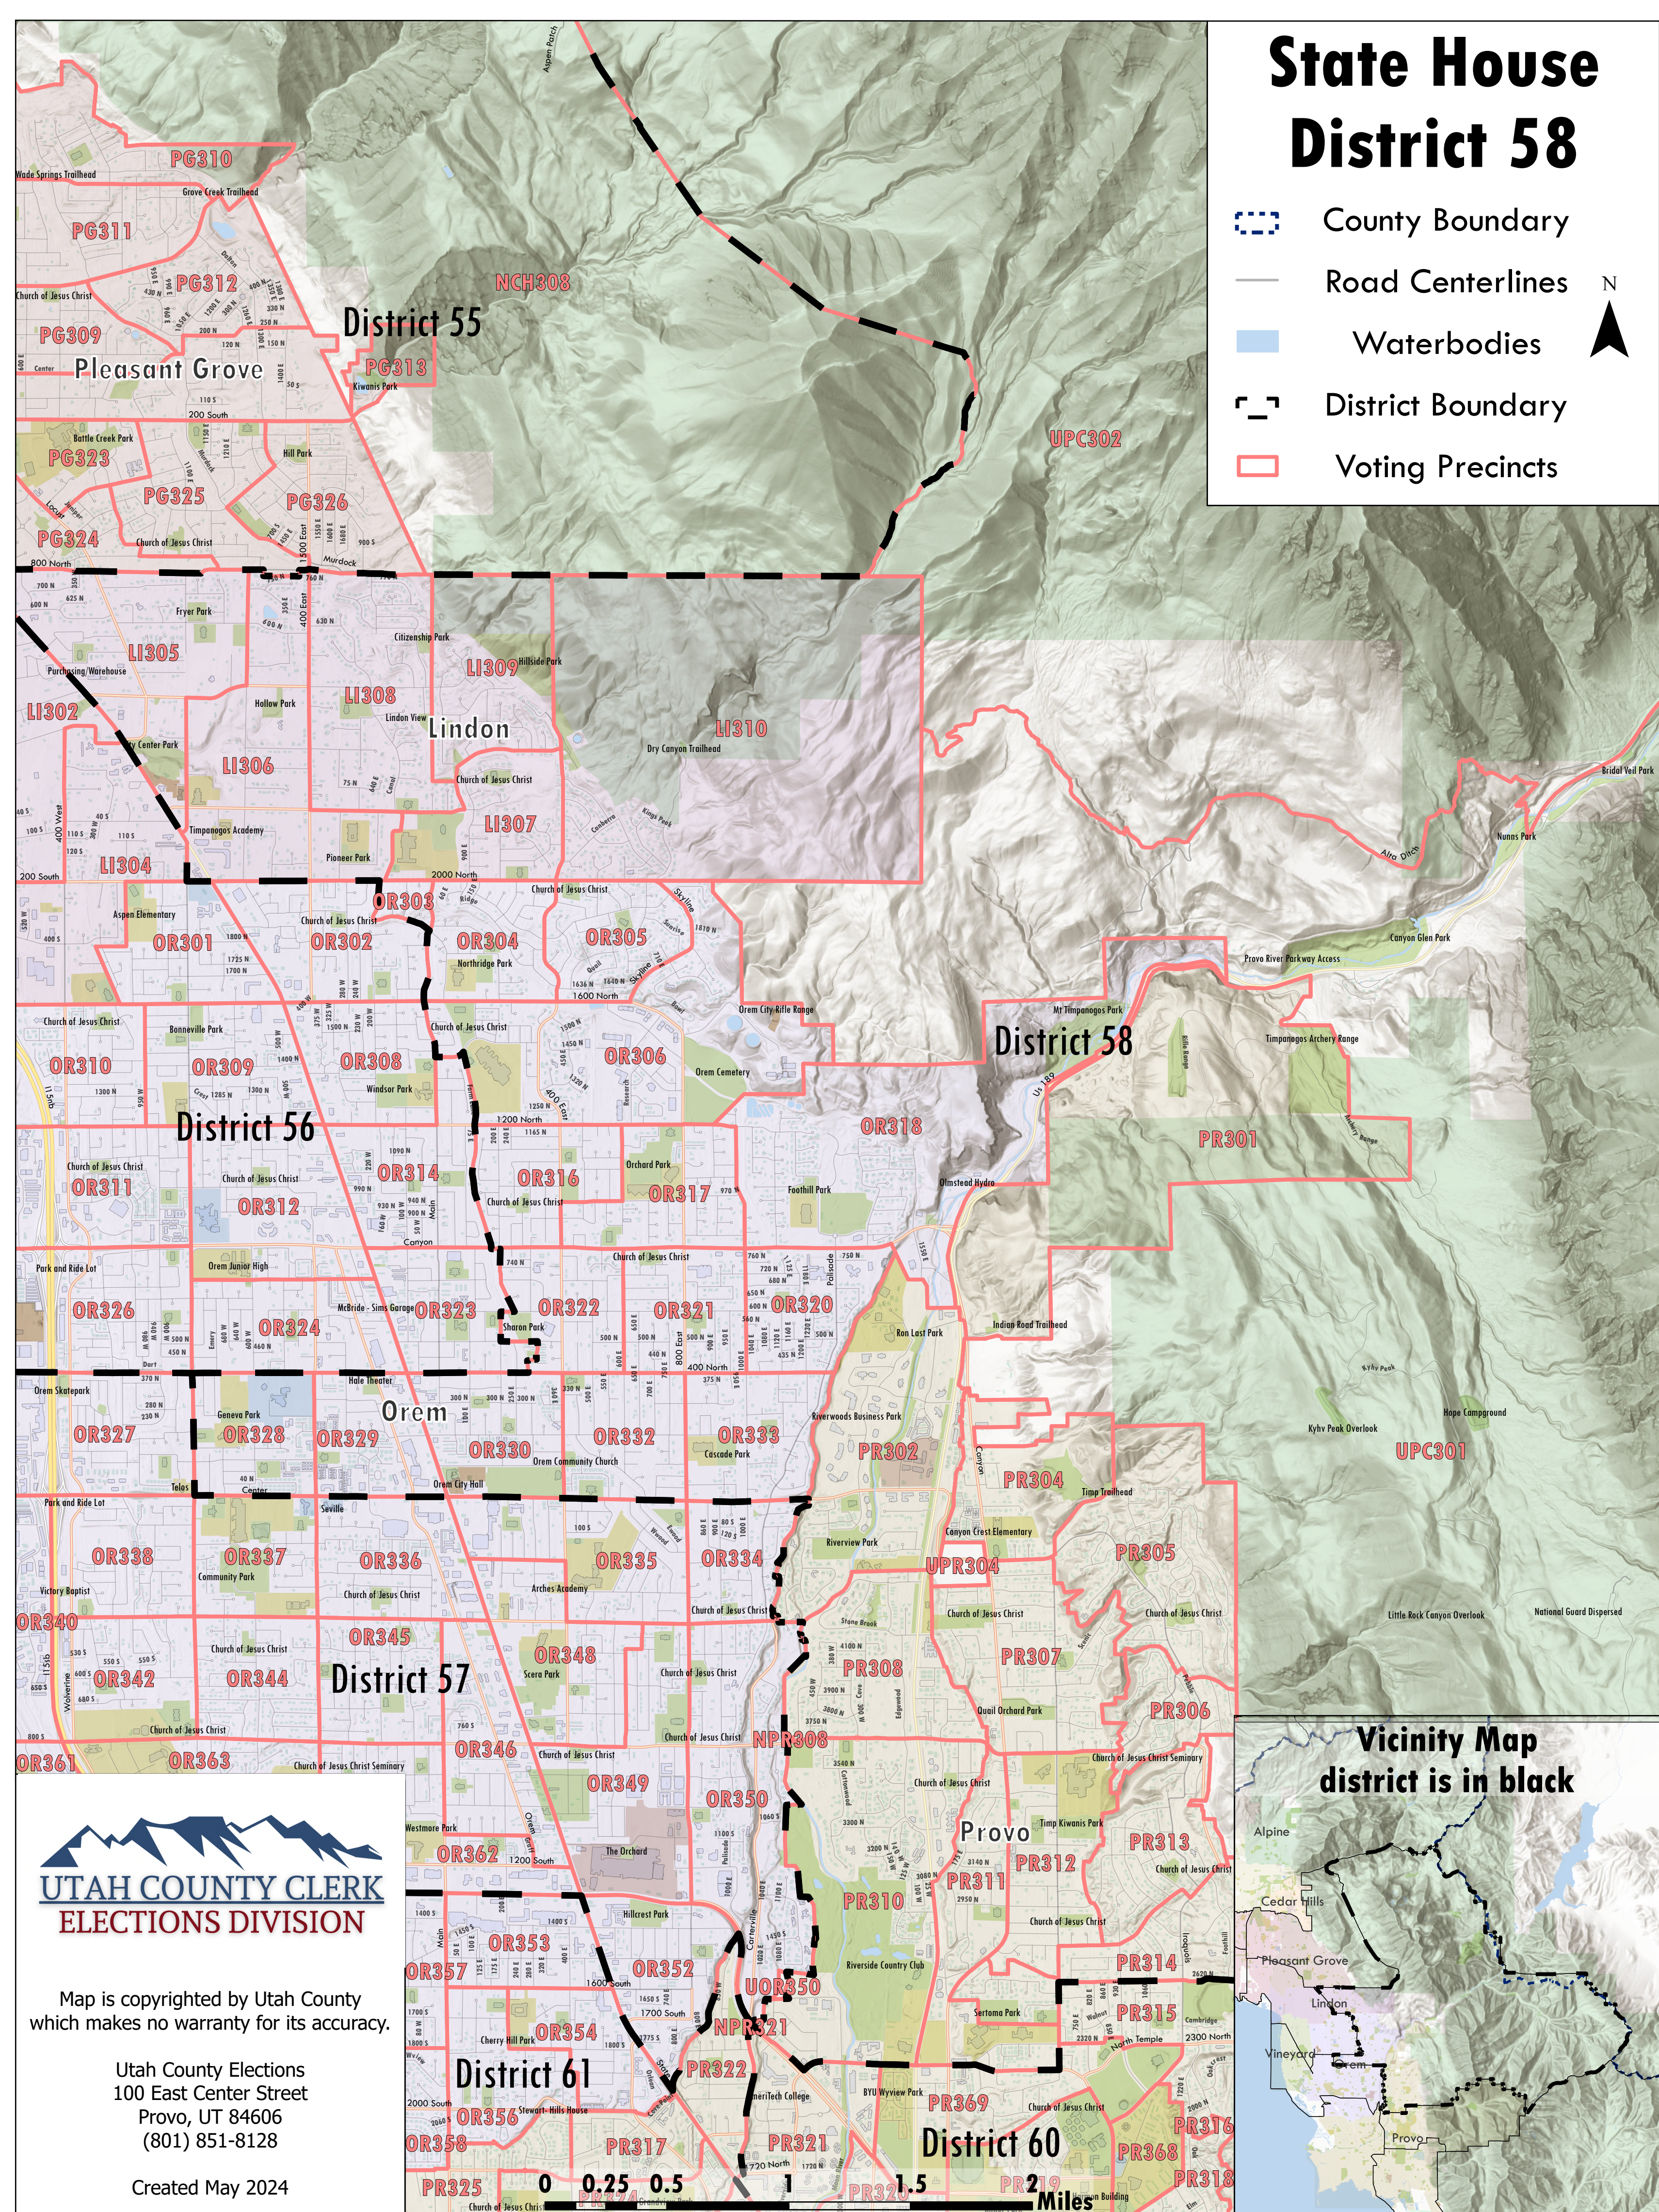

State House District 58

-  County Boundary
-  Road Centerlines
-  Waterbodies
-  District Boundary
-  Voting Precincts

Map is copyrighted by Utah County which makes no warranty for its accuracy.

Utah County Elections
100 East Center Street
Provo, UT 84606
(801) 851-8128

Created May 2024