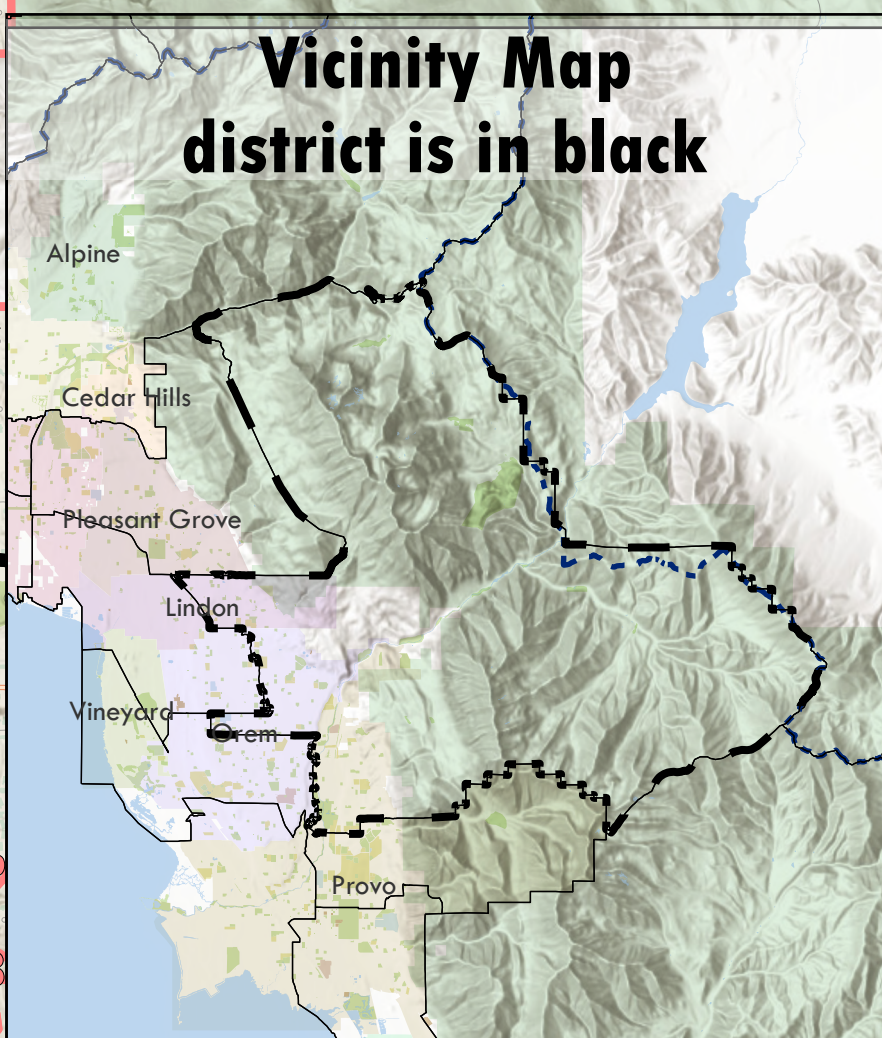

State House District 58

-  County Boundary
-  Road Centerlines
-  Waterbodies
-  District Boundary
-  Voting Precincts

Map is copyrighted by Utah County which makes no warranty for its accuracy.

Utah County Elections
100 East Center Street
Provo, UT 84606
(801) 851-8128