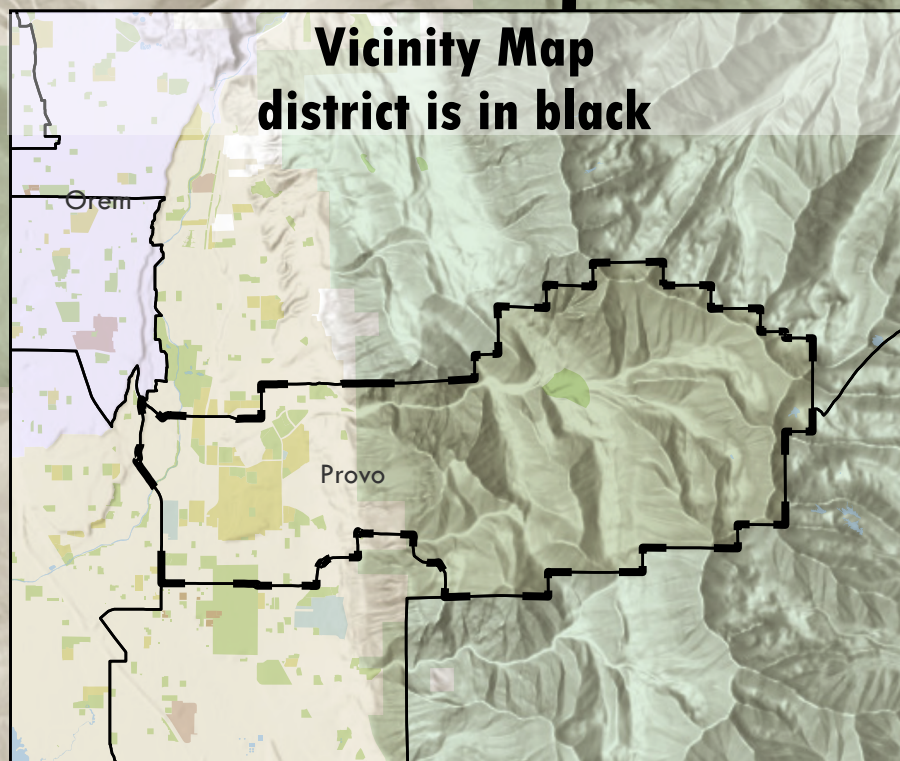

# State House District 60

-  County Boundary
-  Road Centerlines
-  Waterbodies
-  District Boundary
-  Voting Precincts

Map is copyrighted by Utah County which makes no warranty for its accuracy.

Utah County Elections  
100 East Center Street  
Provo, UT 84606  
(801) 851-8128