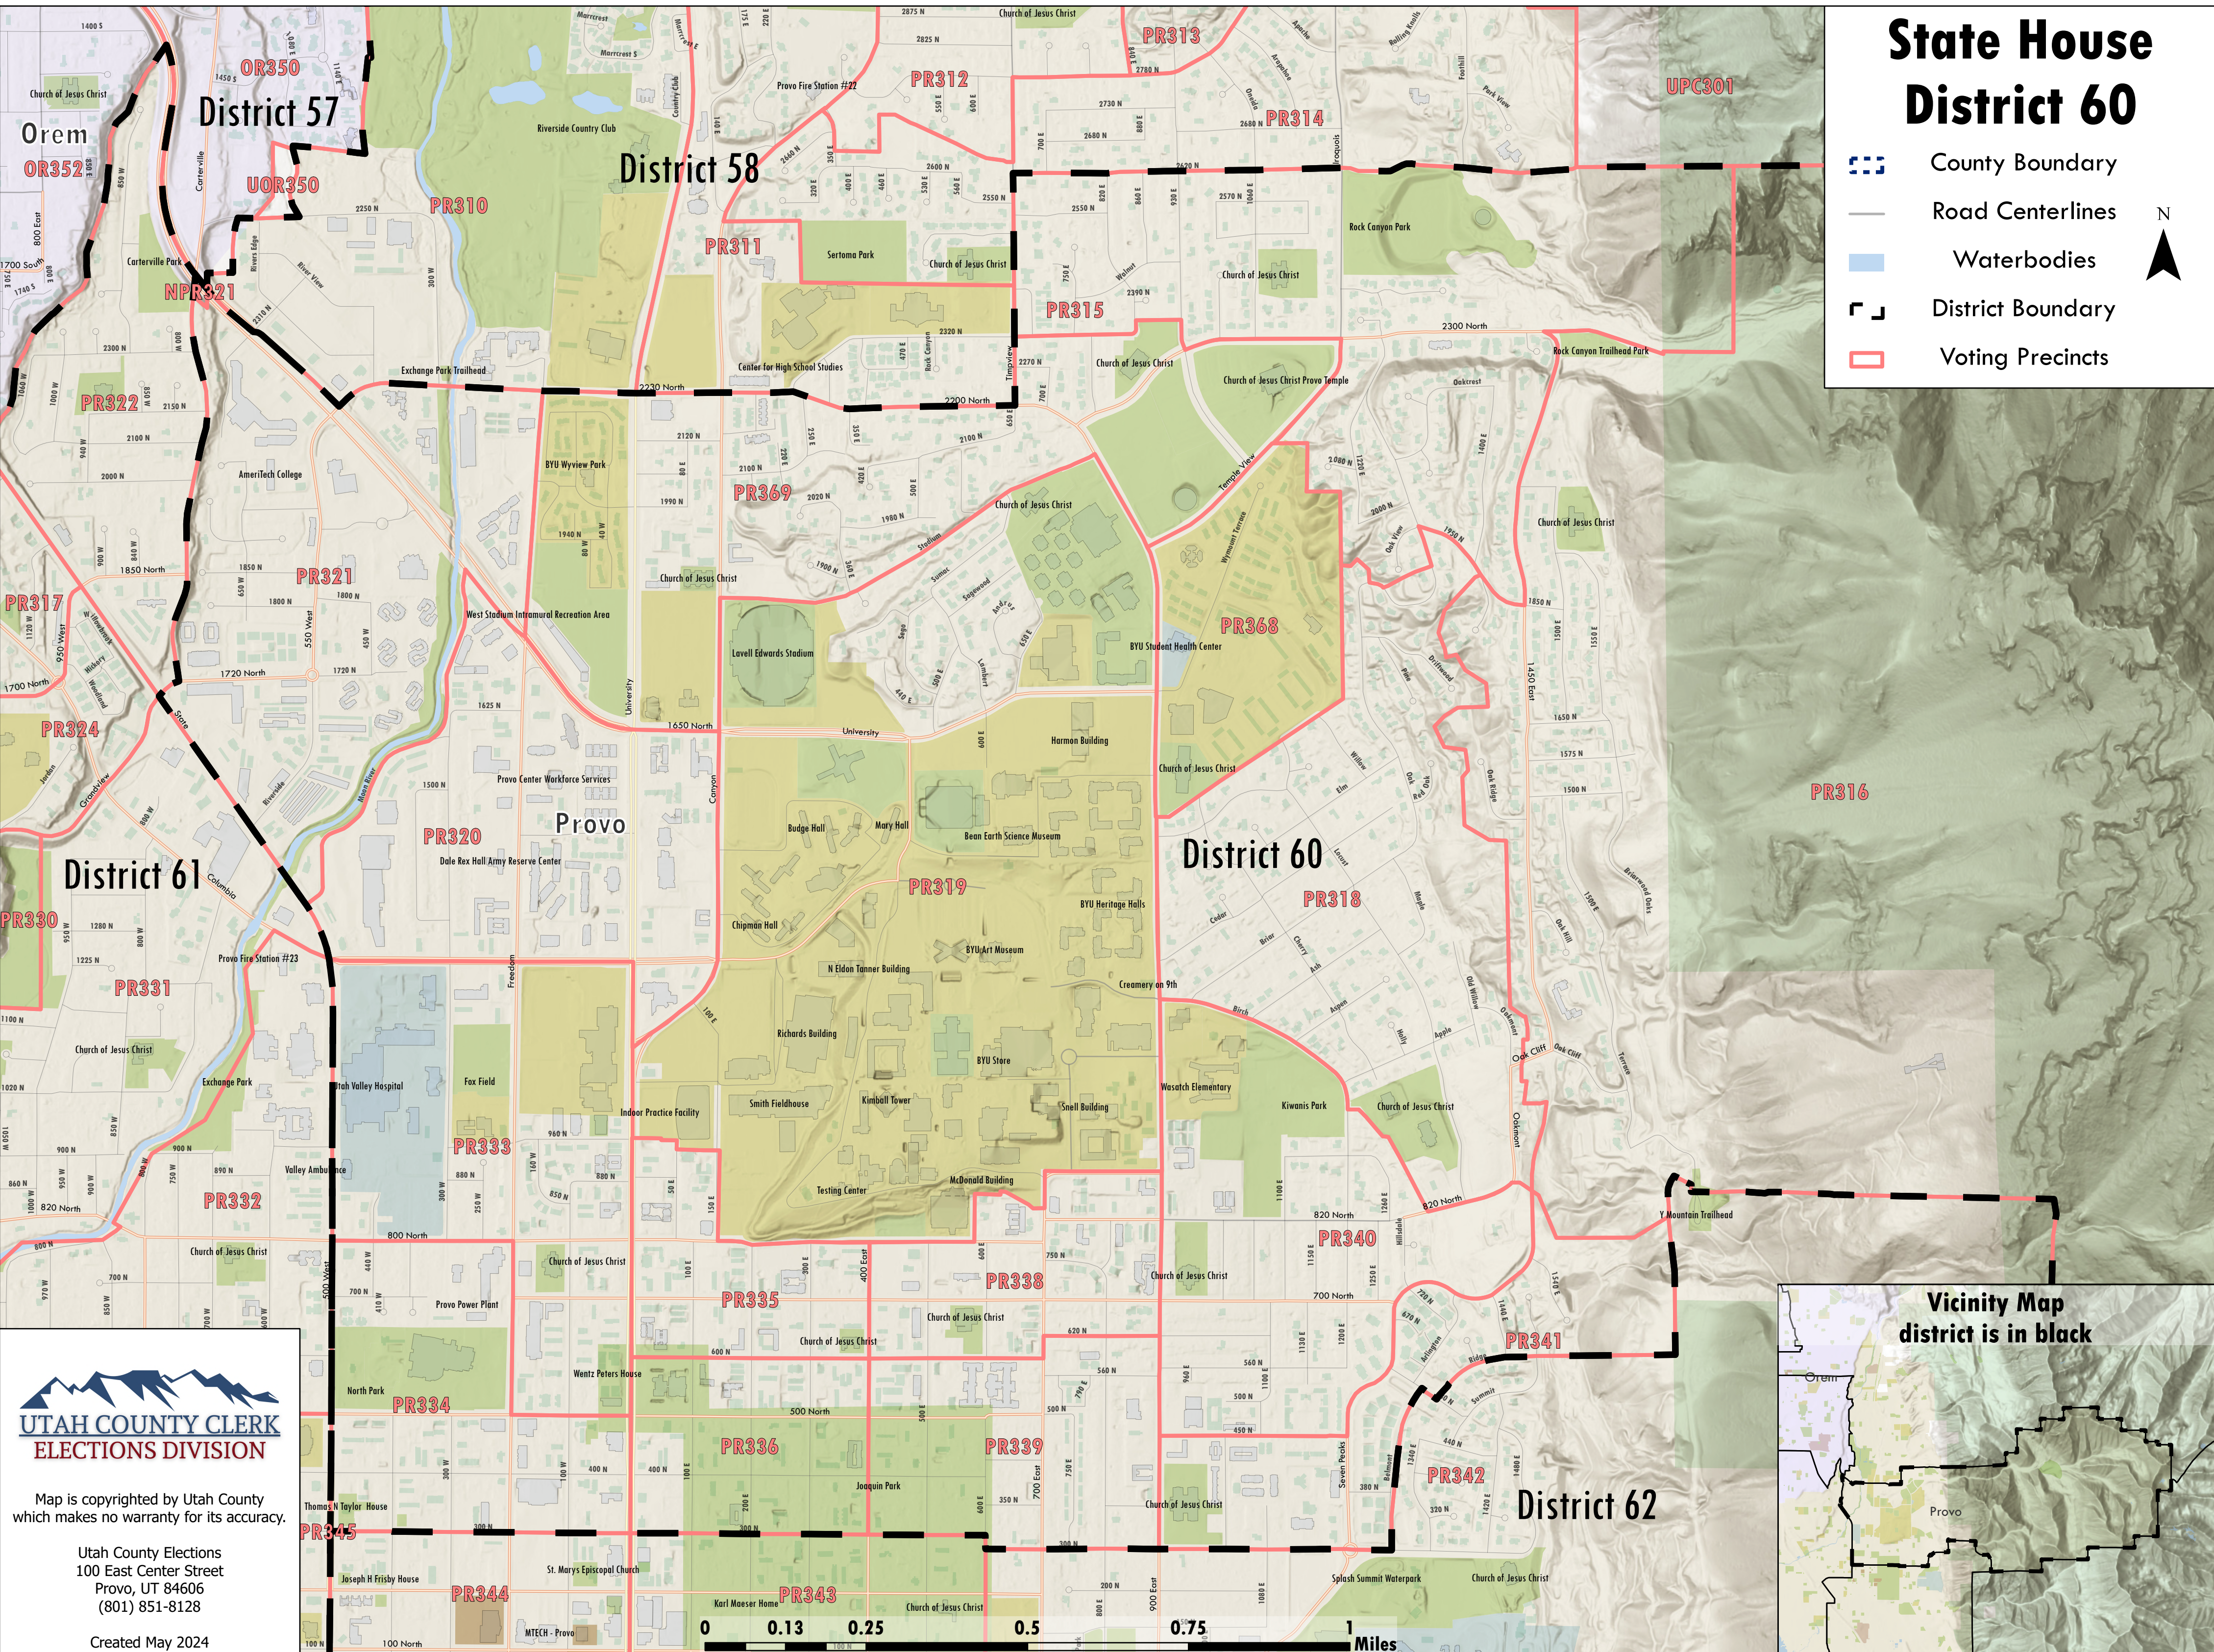

# State House District 60

-  County Boundary
-  Road Centerlines
-  Waterbodies
-  District Boundary
-  Voting Precincts

Map is copyrighted by Utah County which makes no warranty for its accuracy.

Utah County Elections  
100 East Center Street  
Provo, UT 84606  
(801) 851-8128

Created May 2024