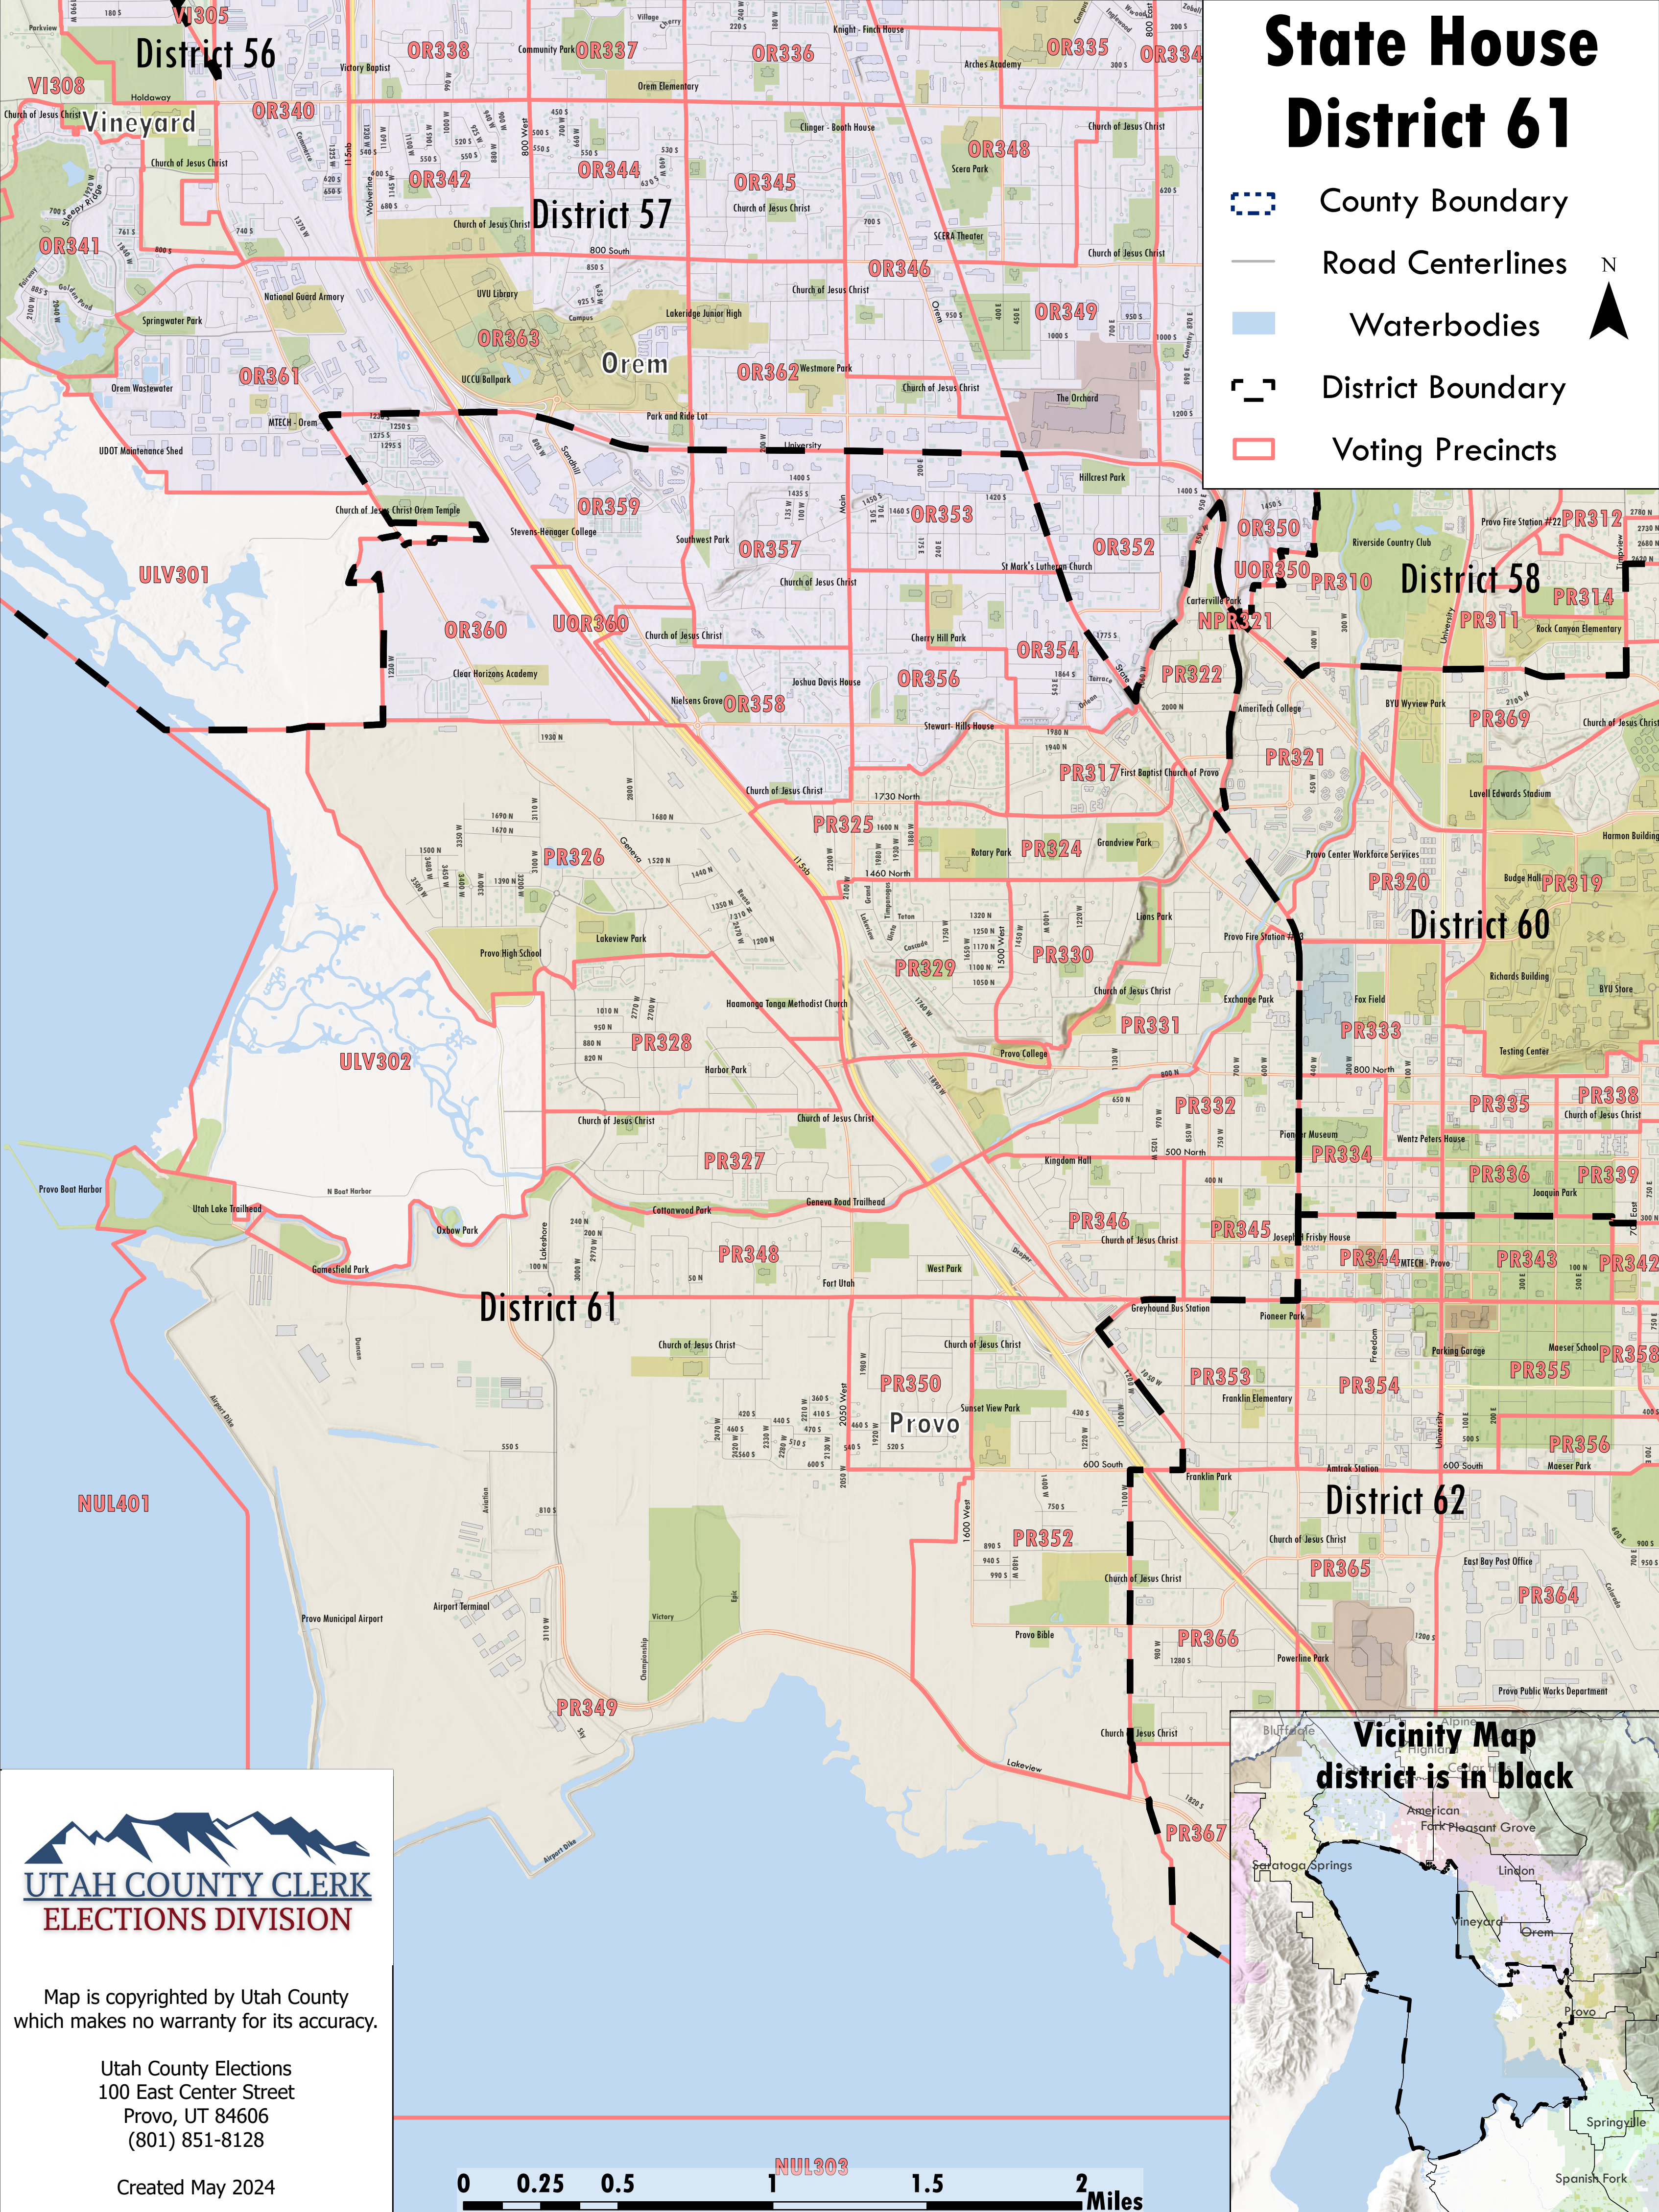

State House District 61

-  County Boundary
-  Road Centerlines
-  Waterbodies
-  District Boundary
-  Voting Precincts

UTAH COUNTY CLERK
ELECTIONS DIVISION

Map is copyrighted by Utah County which makes no warranty for its accuracy.

Utah County Elections
100 East Center Street
Provo, UT 84606
(801) 851-8128

Created May 2024