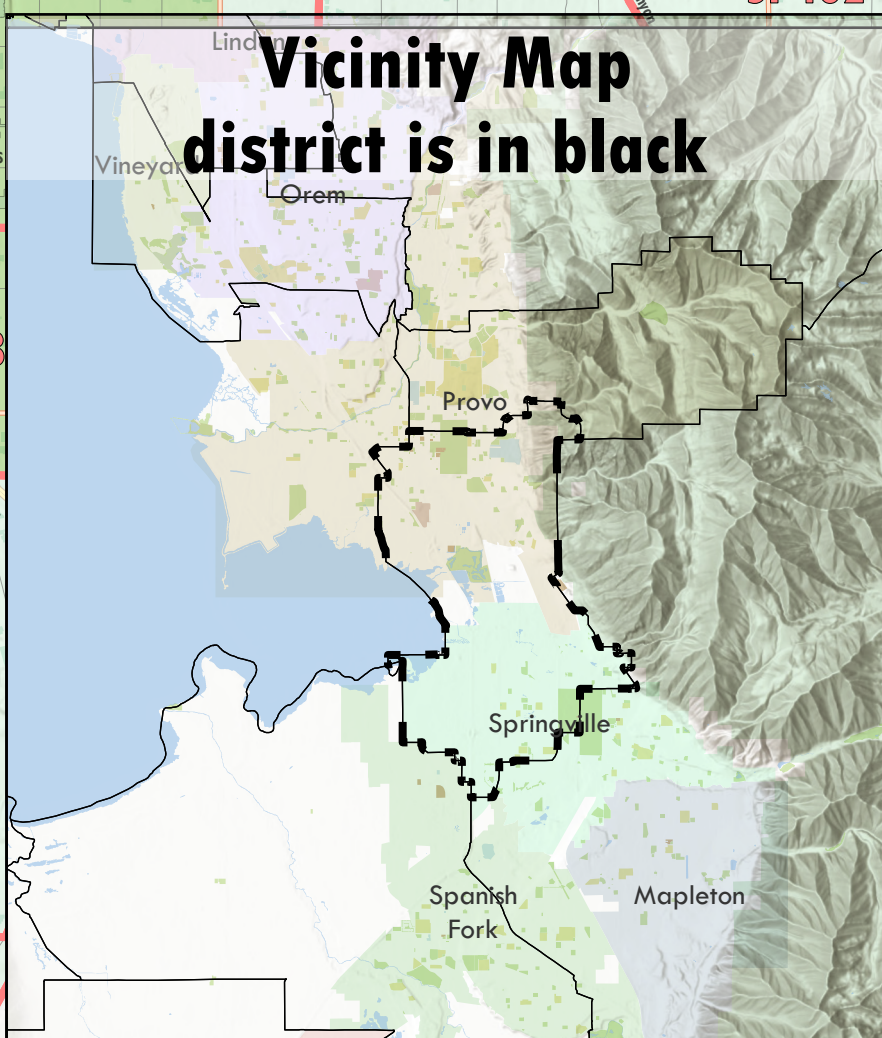

State House District 62

-  County Boundary
-  Road Centerlines
-  Waterbodies
-  District Boundary
-  Voting Precincts

Map is copyrighted by Utah County which makes no warranty for its accuracy.

Utah County Elections
 100 East Center Street
 Provo, UT 84606
 (801) 851-8128