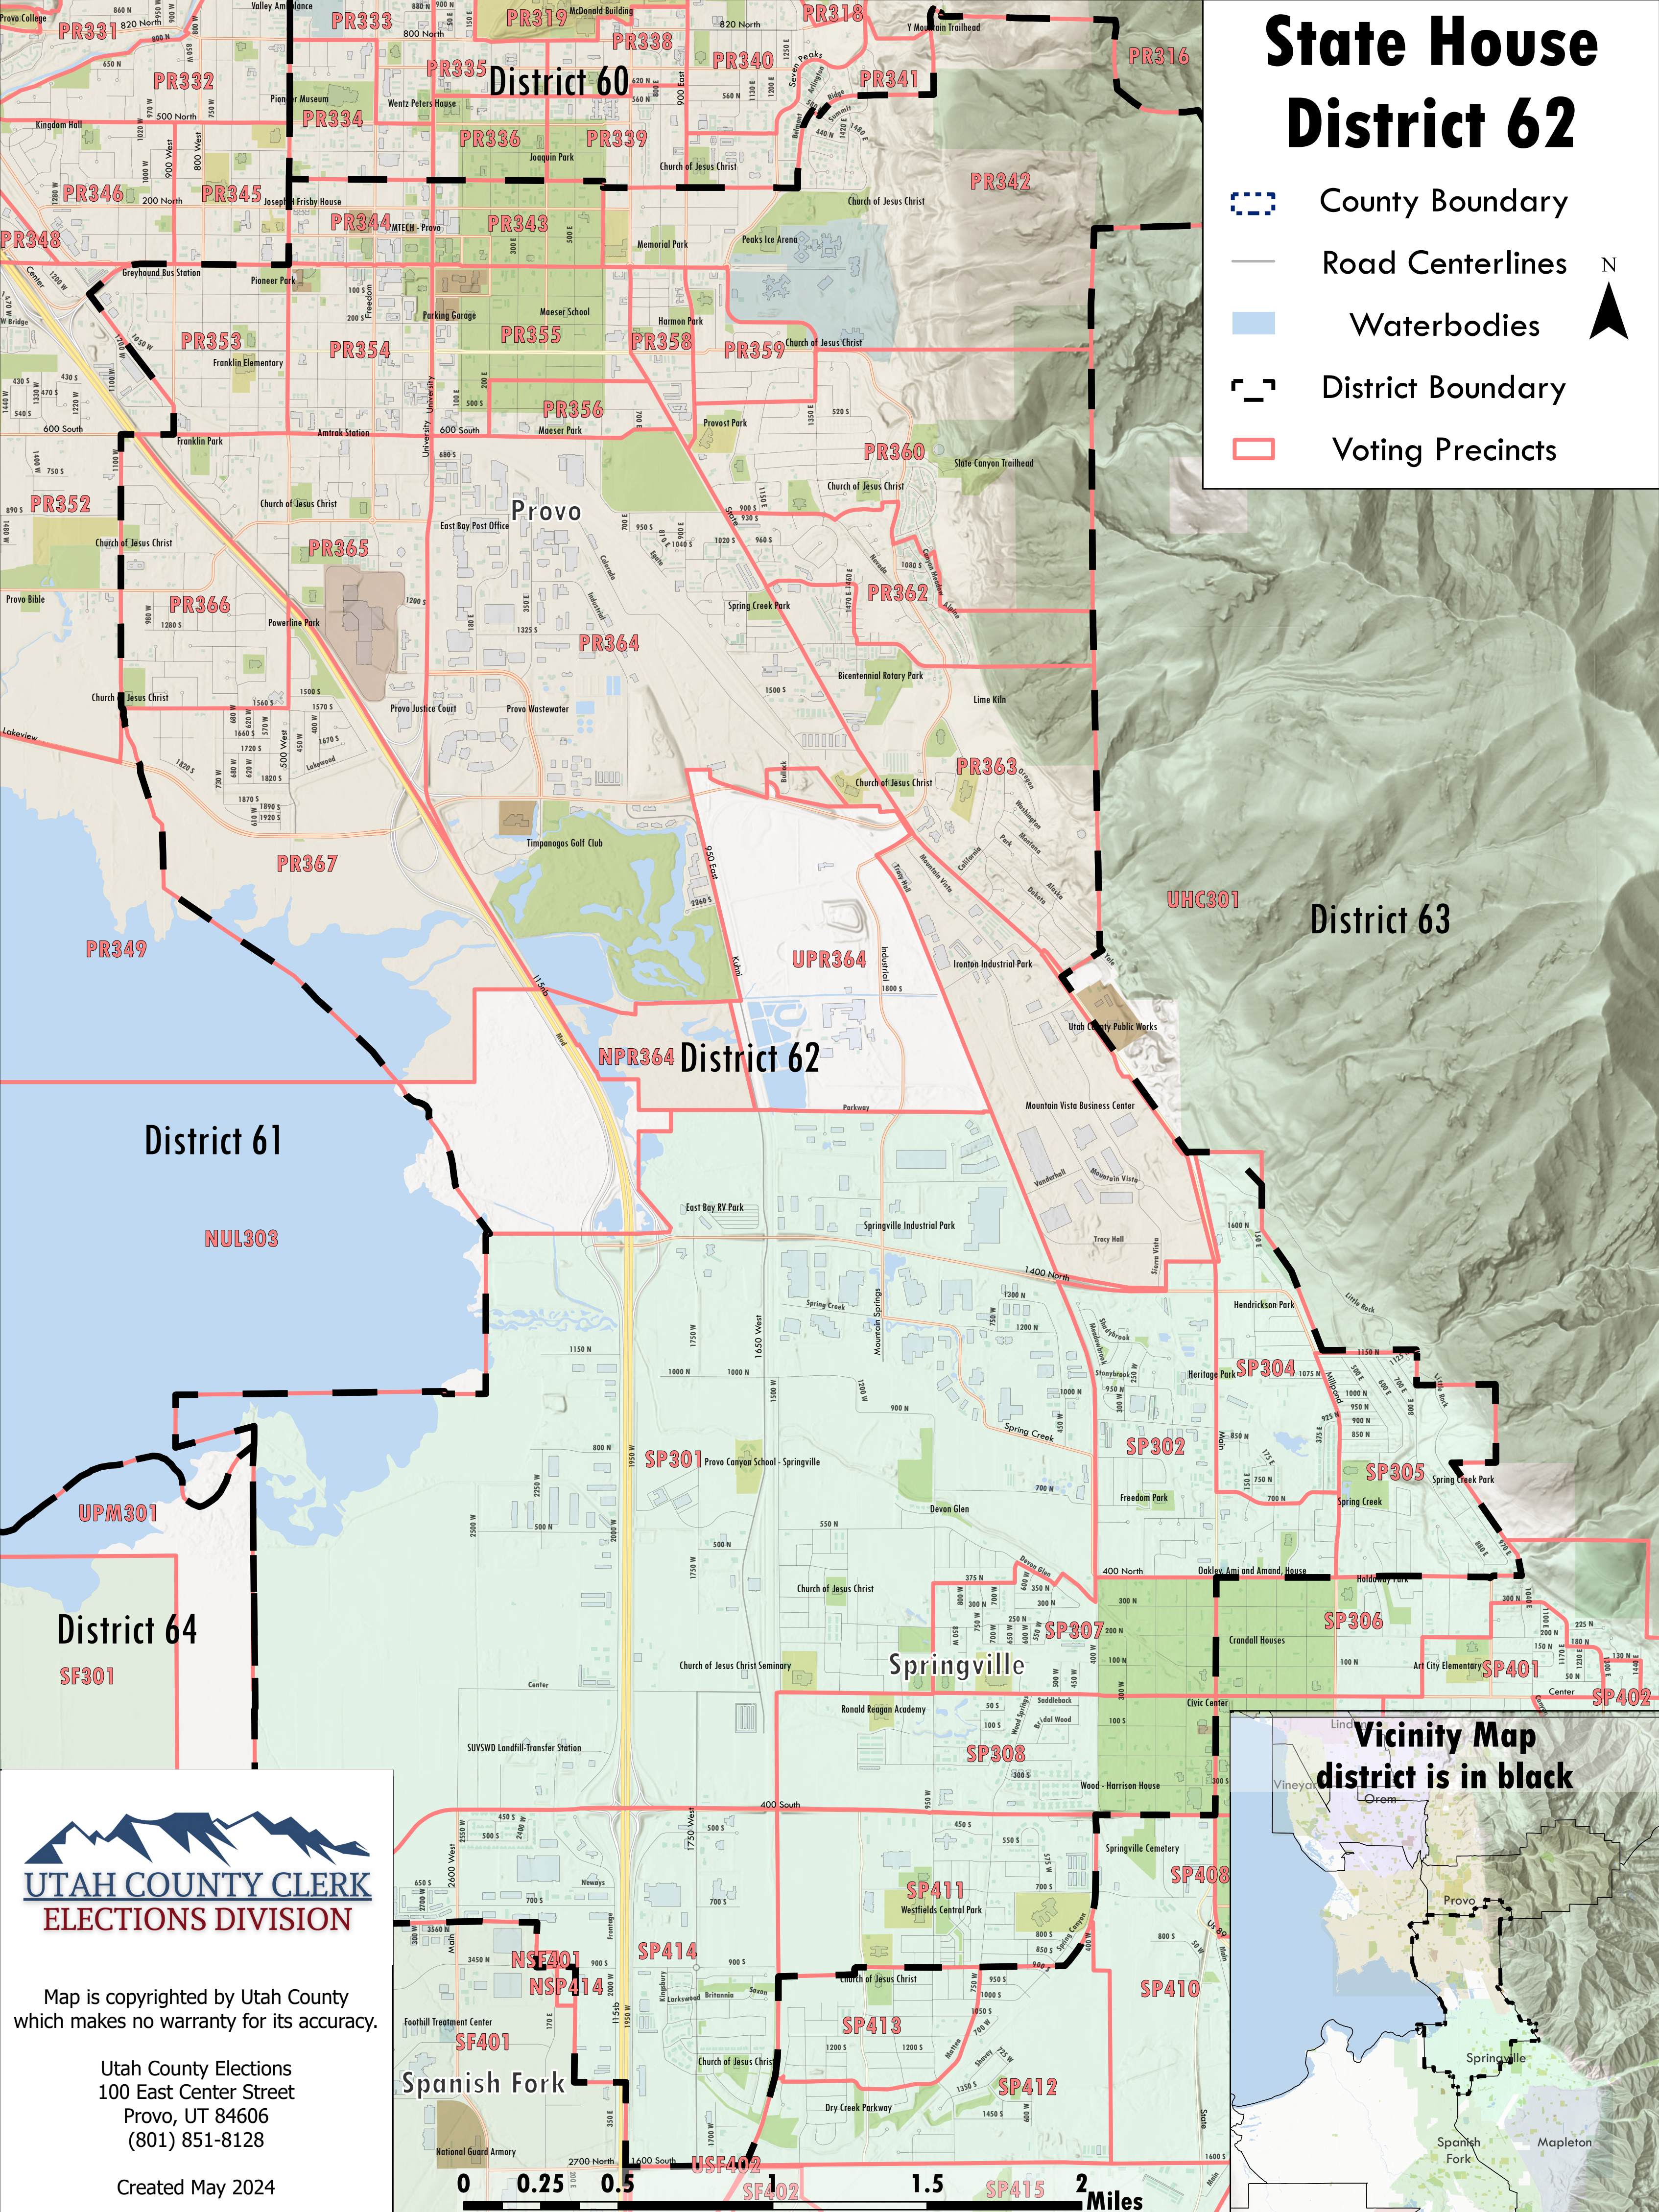

State House District 62

-  County Boundary
-  Road Centerlines
-  Waterbodies
-  District Boundary
-  Voting Precincts

Map is copyrighted by Utah County which makes no warranty for its accuracy.

Utah County Elections
 100 East Center Street
 Provo, UT 84606
 (801) 851-8128