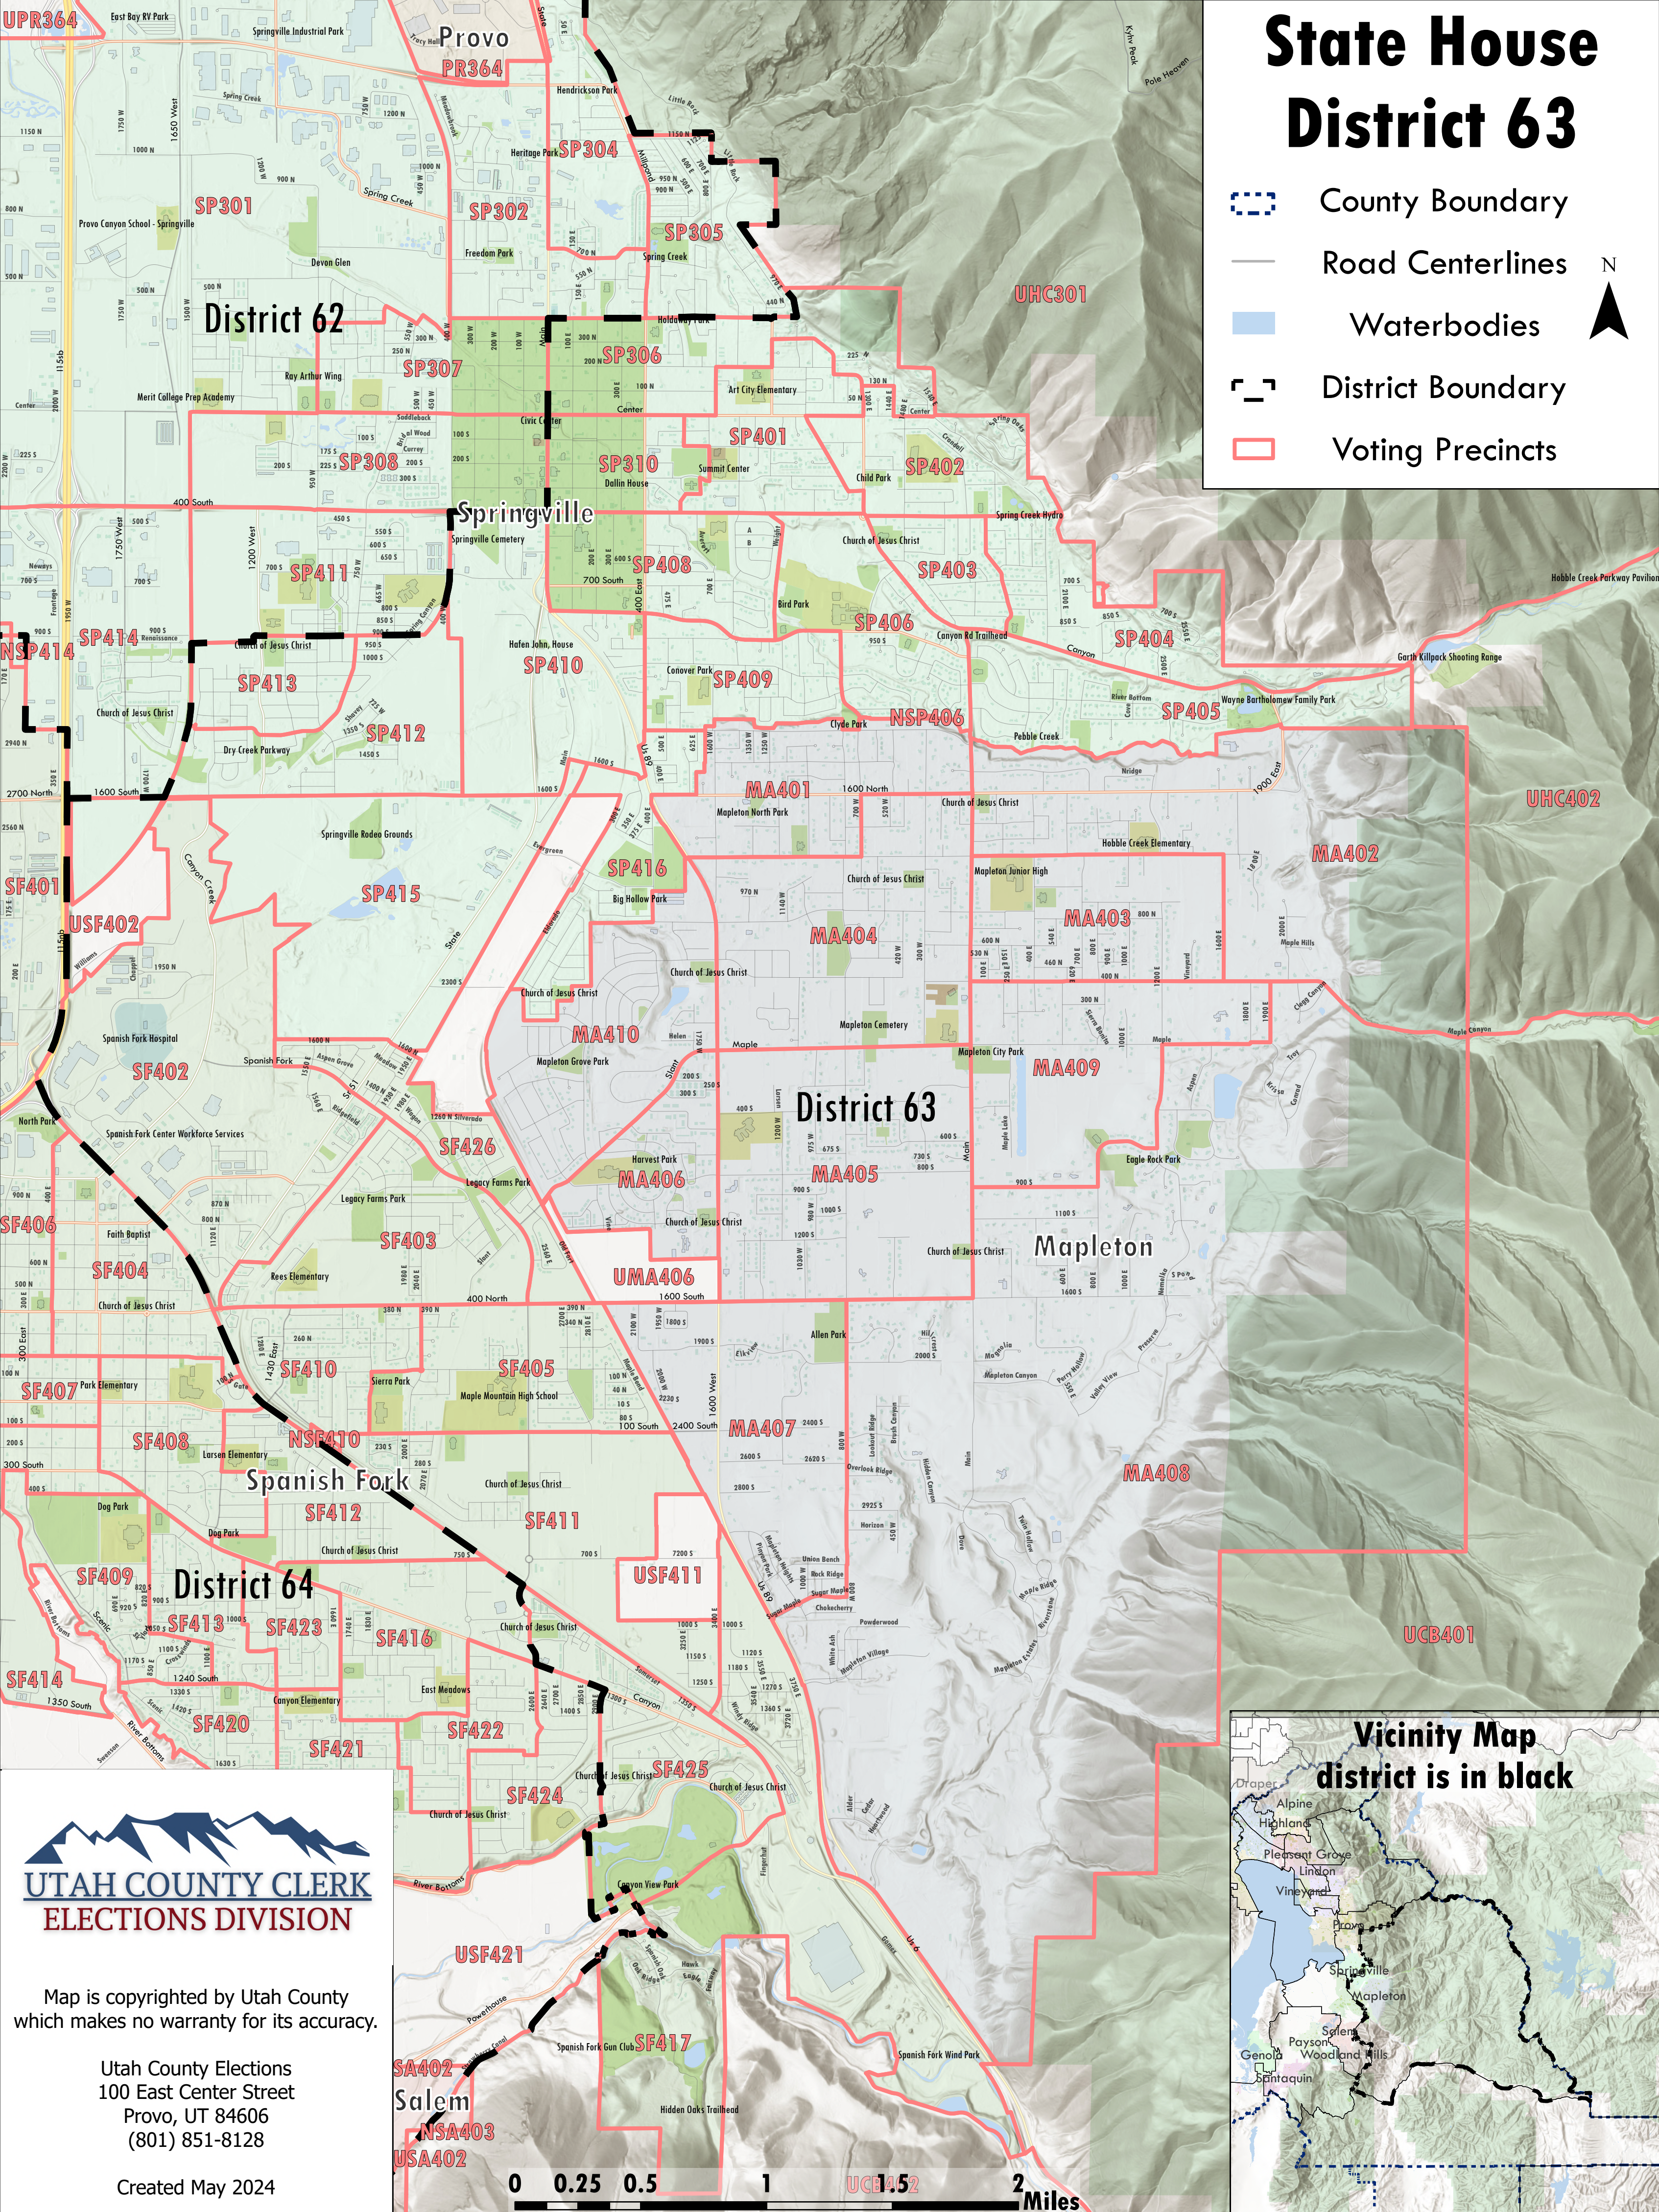

# State House District 63

-  County Boundary
-  Road Centerlines
-  Waterbodies
-  District Boundary
-  Voting Precincts

Map is copyrighted by Utah County which makes no warranty for its accuracy.

Utah County Elections  
100 East Center Street  
Provo, UT 84606  
(801) 851-8128