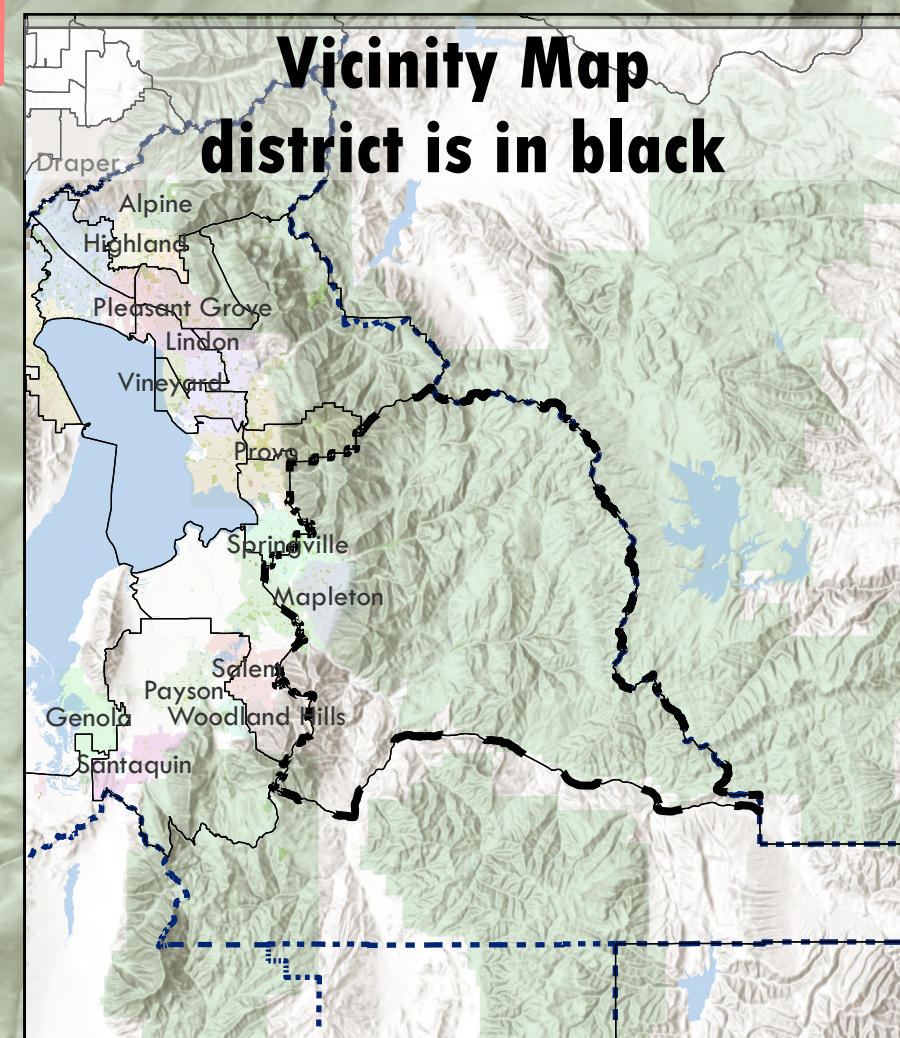

# State House District 63

-  County Boundary
-  Road Centerlines
-  Waterbodies
-  District Boundary
-  Voting Precincts

Map is copyrighted by Utah County which makes no warranty for its accuracy.

Utah County Elections  
100 East Center Street  
Provo, UT 84606  
(801) 851-8128